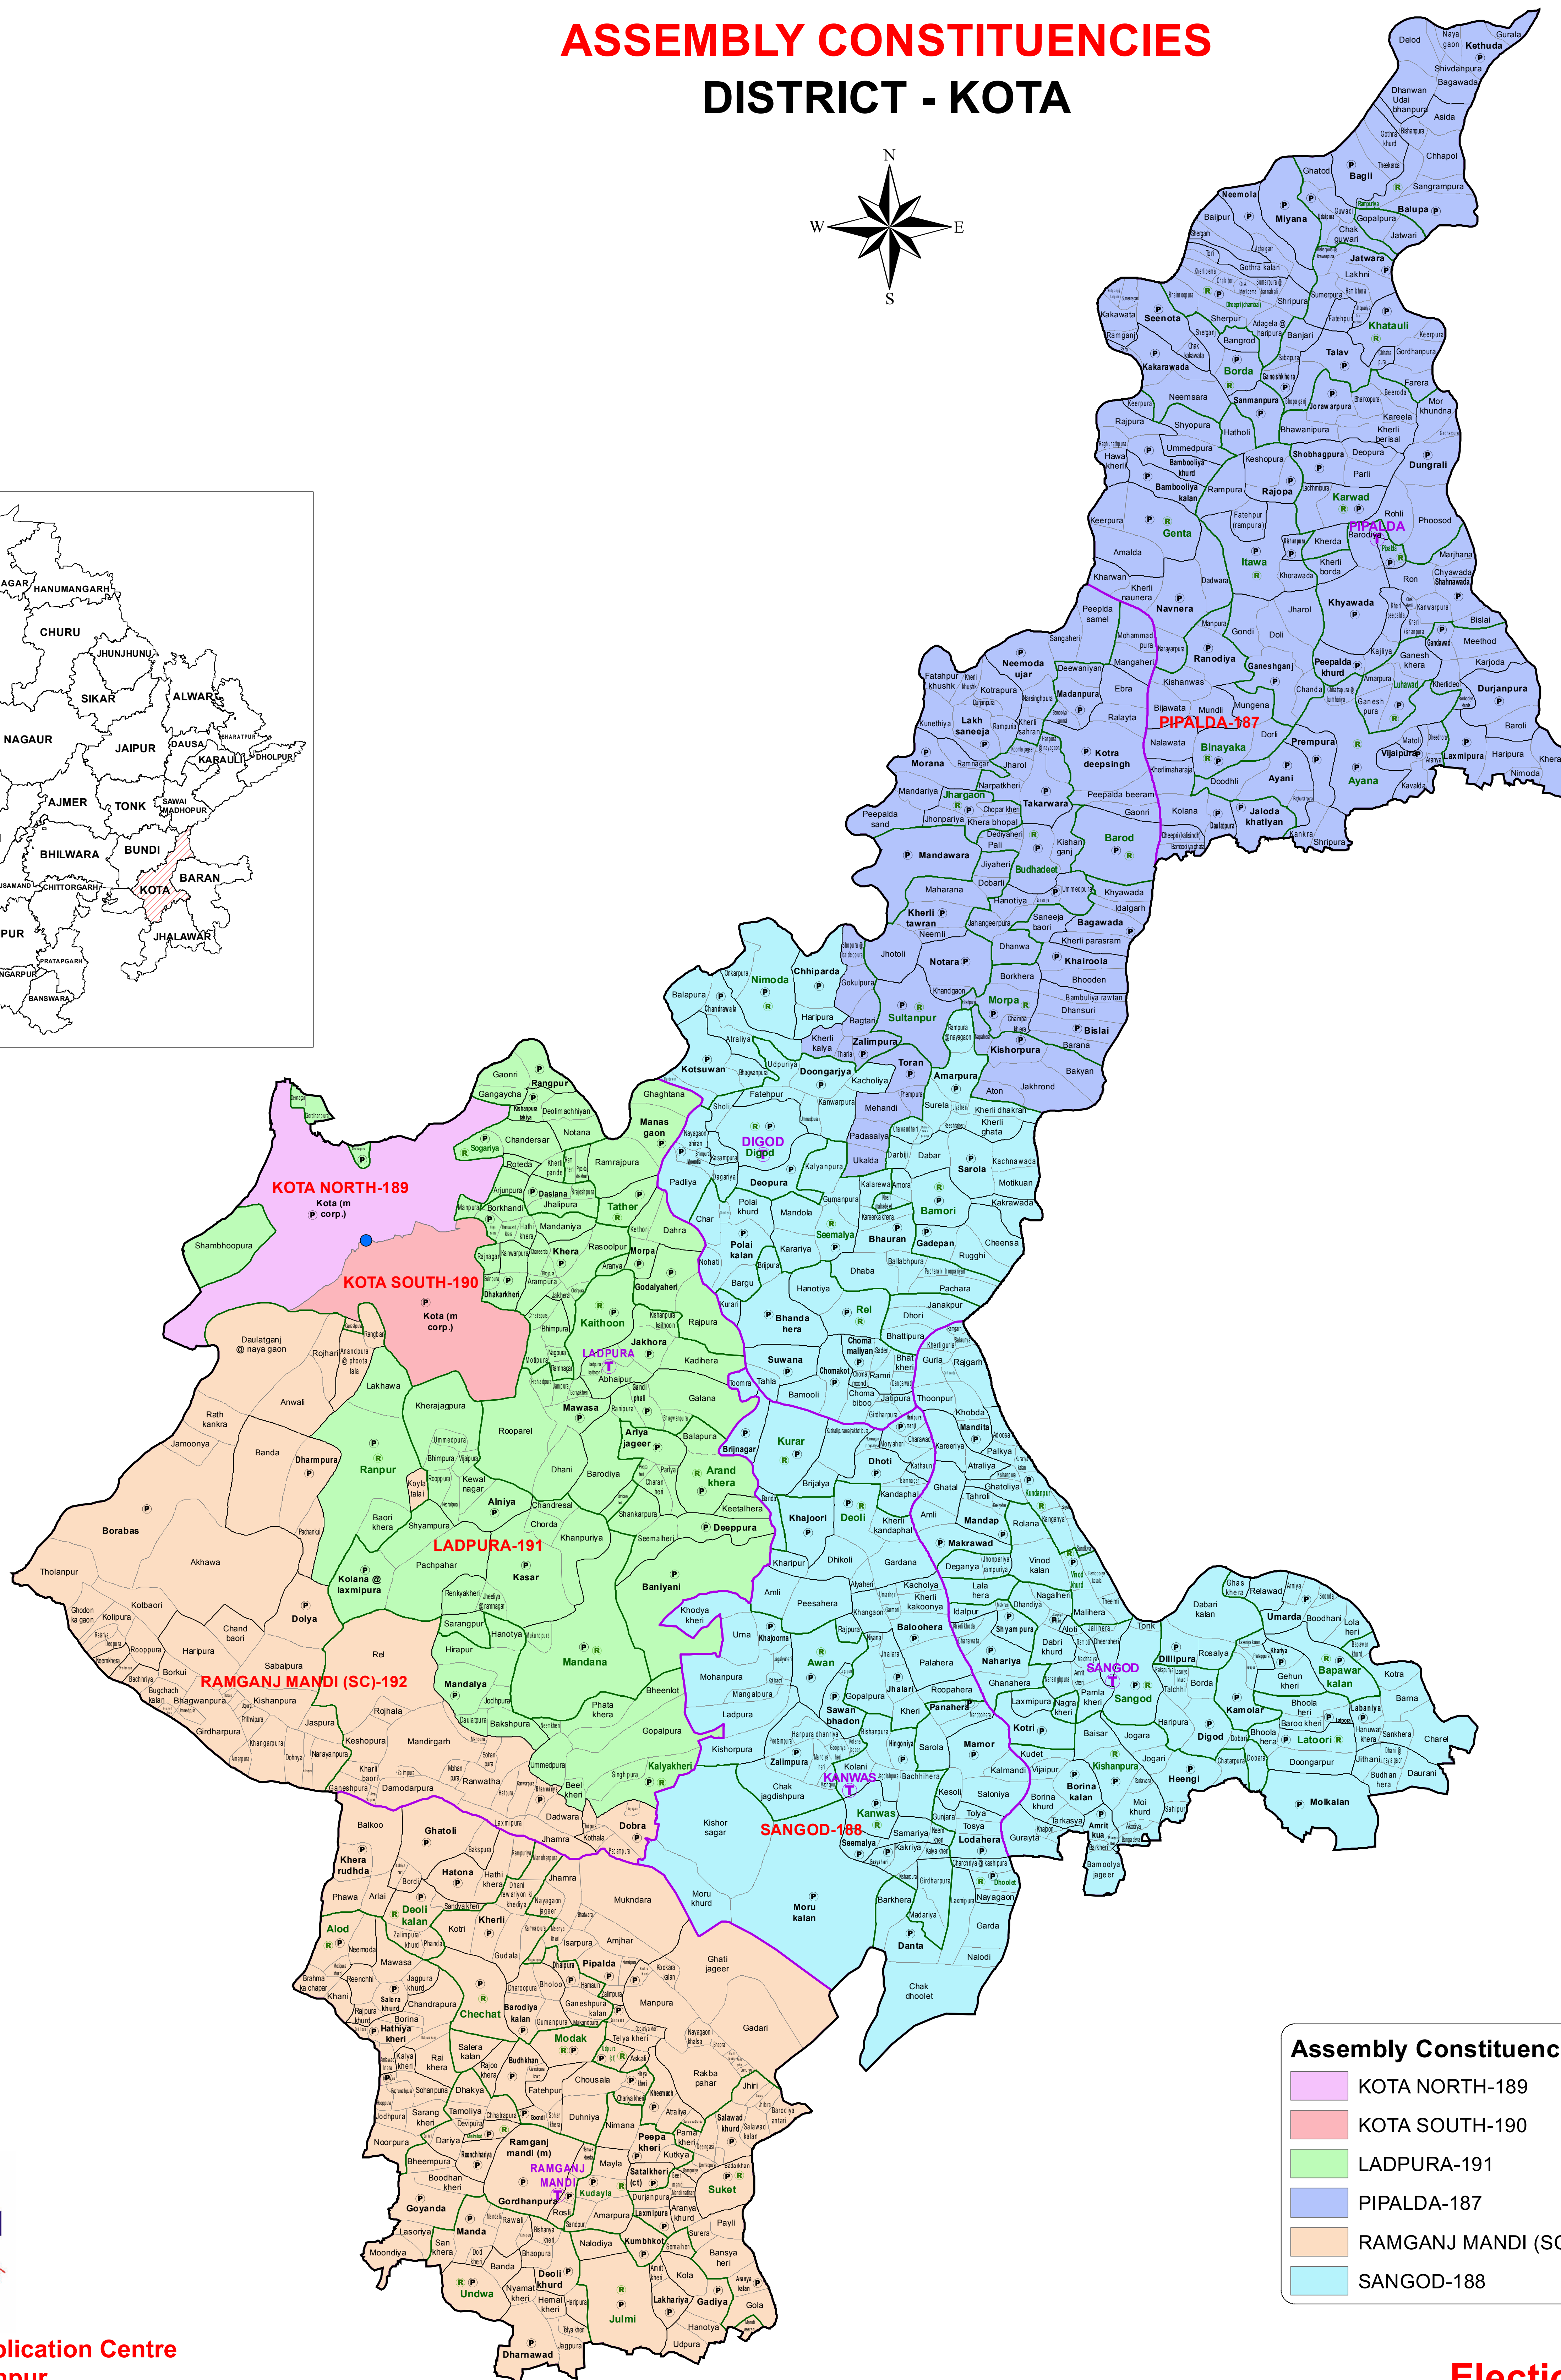

ASSEMBLY CONSTITUENCIES DISTRICT - KOTA

Legend

- District Headquarter
- ⊕ Tehsil Headquarter
- Ⓜ ILR Headquarter
- Ⓟ Patwar Circle Headquarter
- TEHSIL NAME Tehsil Boundary
- ILR Circle Name ILR Circle Boundary
- Patwar Circle Name Patwar Circle Boundary
- Village Name Village Boundary

Assembly Constituencies

- KOTA NORTH-189
- KOTA SOUTH-190
- LADPURA-191
- PIPALDA-187
- RAMGANJ MANDI (SC)-192
- SANGOD-188