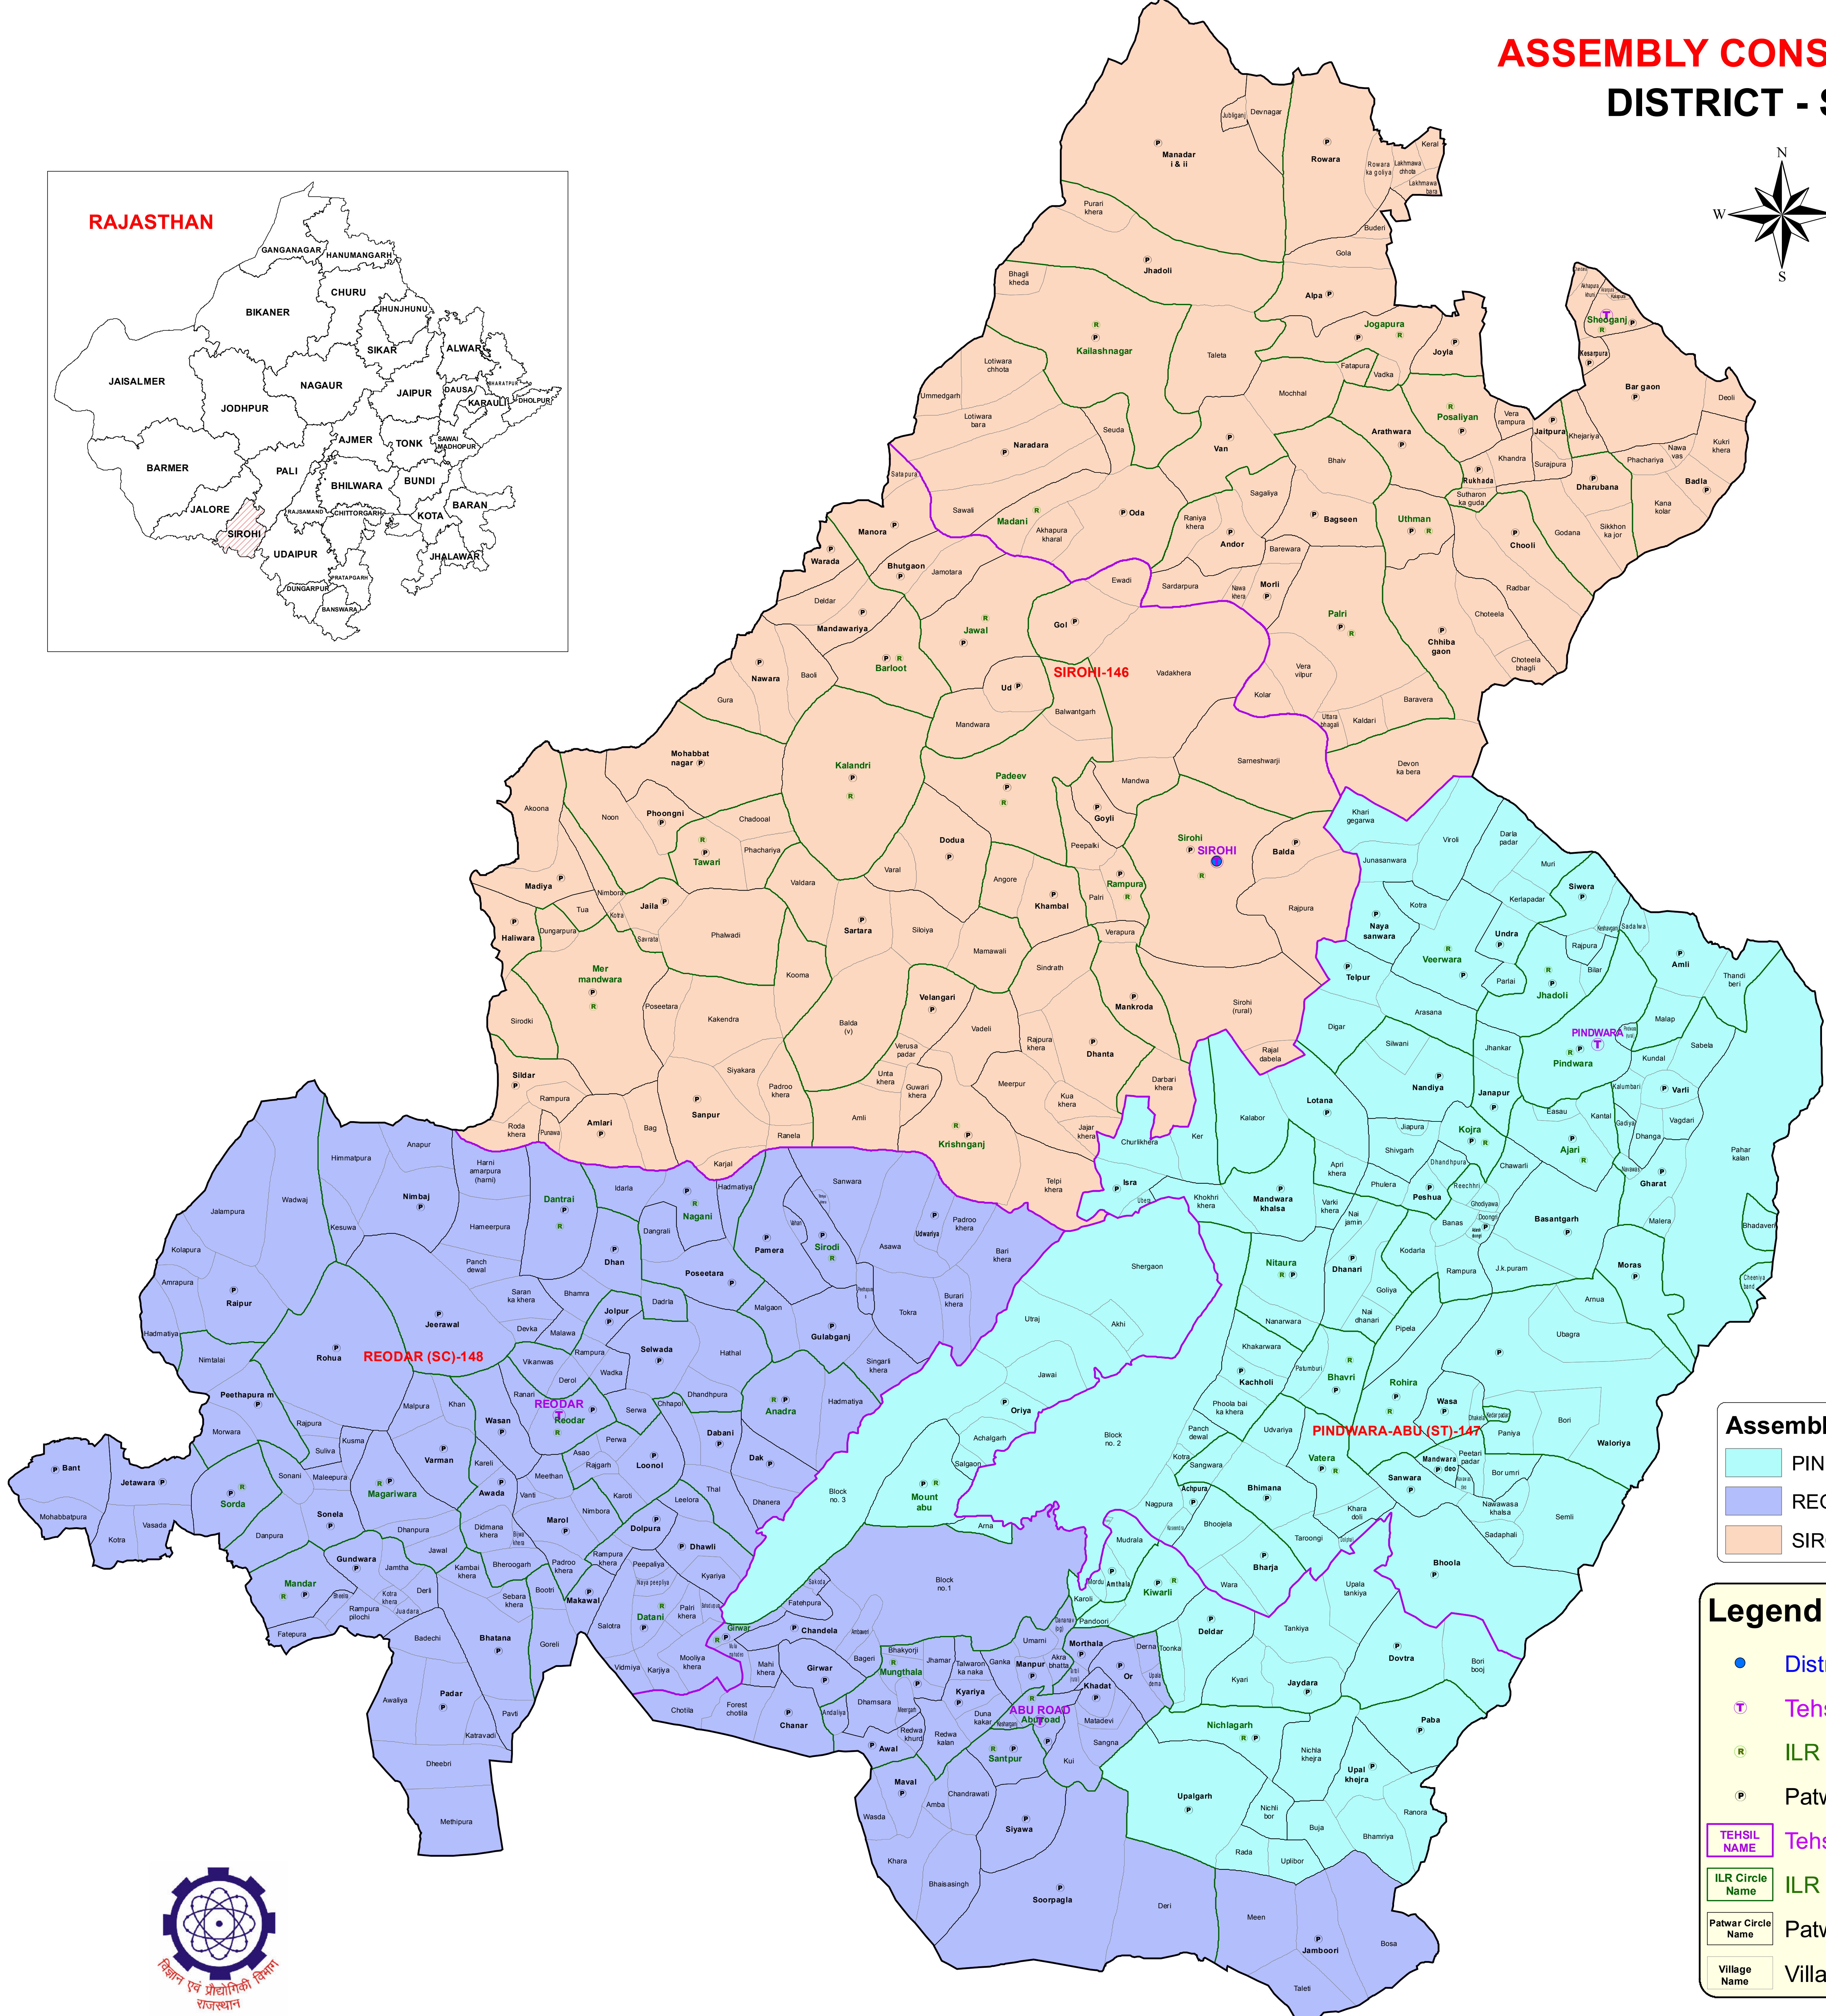

ASSEMBLY CONSTITUENCIES DISTRICT - SIROHI

Assembly Constituencies

- PINDWARA-ABU (ST) -147
- REODAR (SC) -148
- SIROHI -146

Legend

- District Headquarter
- ⊕ Tehsil Headquarter
- Ⓡ ILR Headquarter
- Ⓟ Patwar Circle Headquarter
- TEHSIL NAME Tehsil Boundary
- ILR Circle Name ILR Circle Boundary
- Patwar Circle Name Patwar Circle Boundary
- Village Name Village Boundary