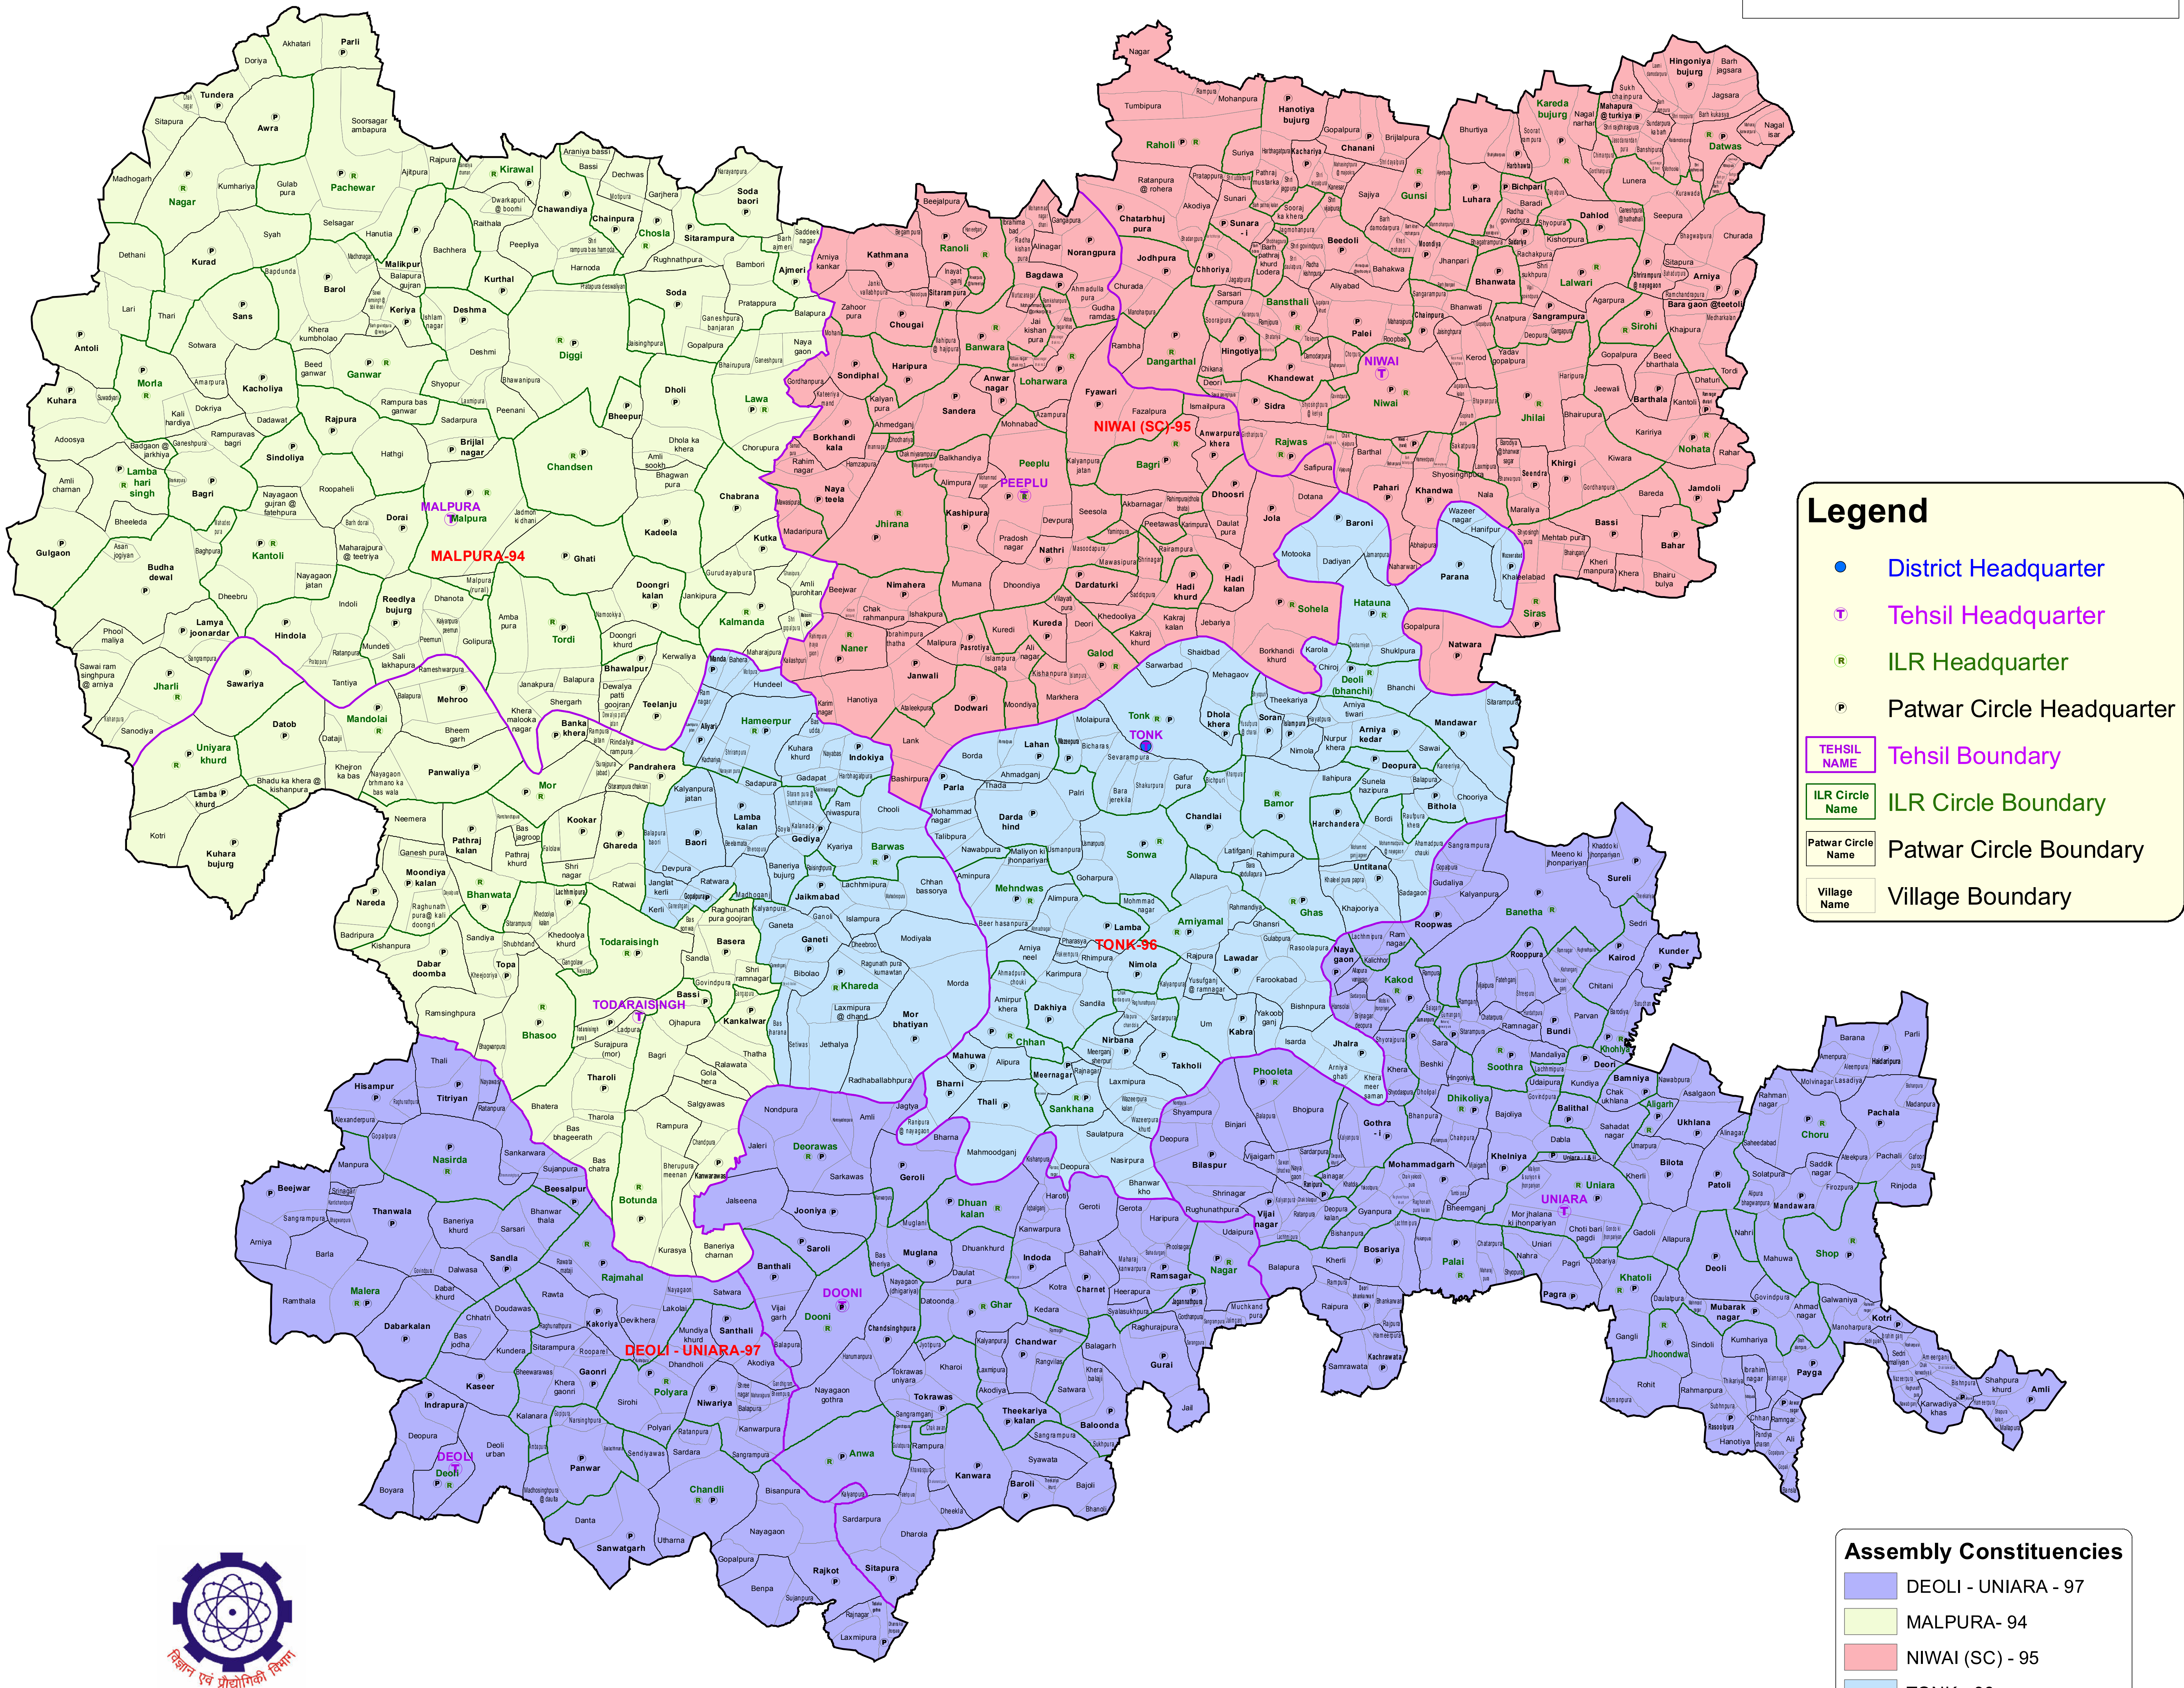

ASSEMBLY CONSTITUENCIES DISTRICT - TONK

Legend

- District Headquarter
- ⊕ Tehsil Headquarter
- ⊙ ILR Headquarter
- ⊙ Patwar Circle Headquarter
- Tehsil Boundary
- ILR Circle Boundary
- Patwar Circle Boundary
- Village Boundary

Assembly Constituencies

- DEOLI - UNIARA - 97
- MALPURA - 94
- NIWAI (SC) - 95
- TONK - 96