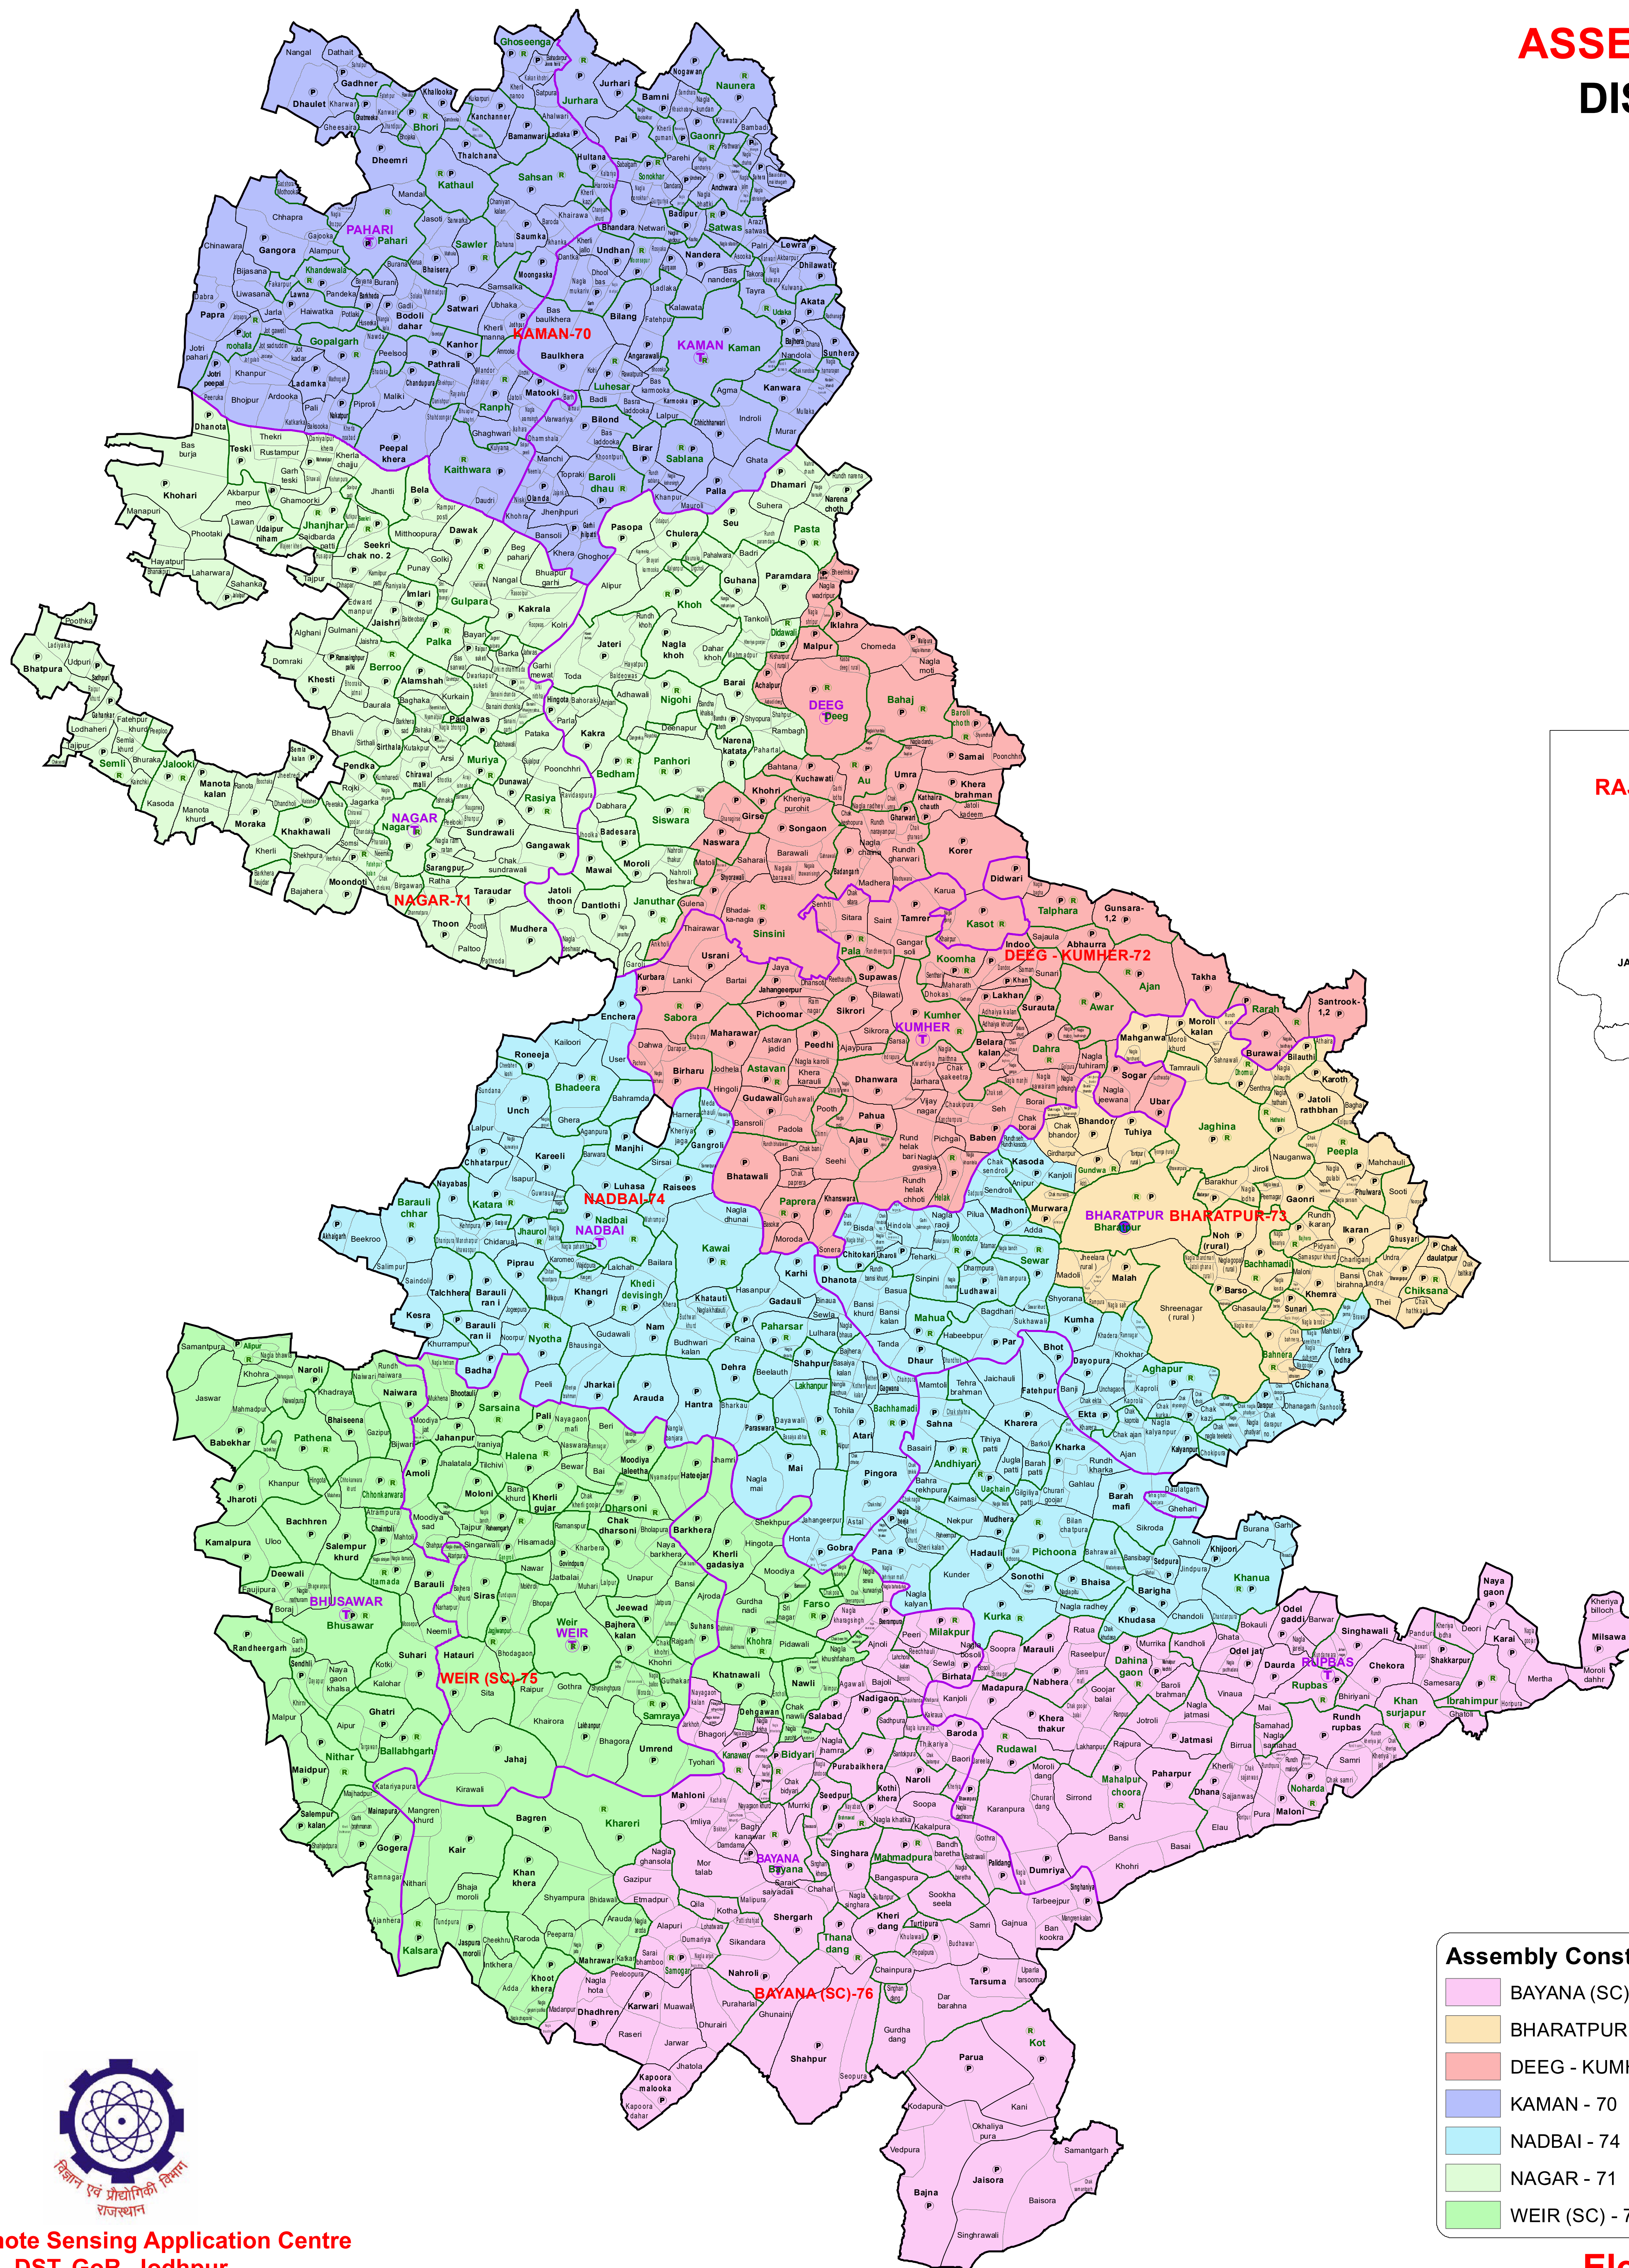

ASSEMBLY CONSTITUENCIES DISTRICT - BHARATPUR

Legend

- District Headquarter
- ⊙ Tehsil Headquarter
- Ⓜ ILR Headquarter
- Ⓢ Patwar Circle Headquarter
- TEHSIL NAME Tehsil Boundary
- ILR Circle Name ILR Circle Boundary
- Patwar Circle Name Patwar Circle Boundary
- Village Name Village Boundary

Assembly Constituencies

- BAYANA (SC) - 76
- BHARATPUR - 73
- DEEG - KUMHER - 72
- KAMAN - 70
- NADBAI - 74
- NAGAR - 71
- WEIR (SC) - 75