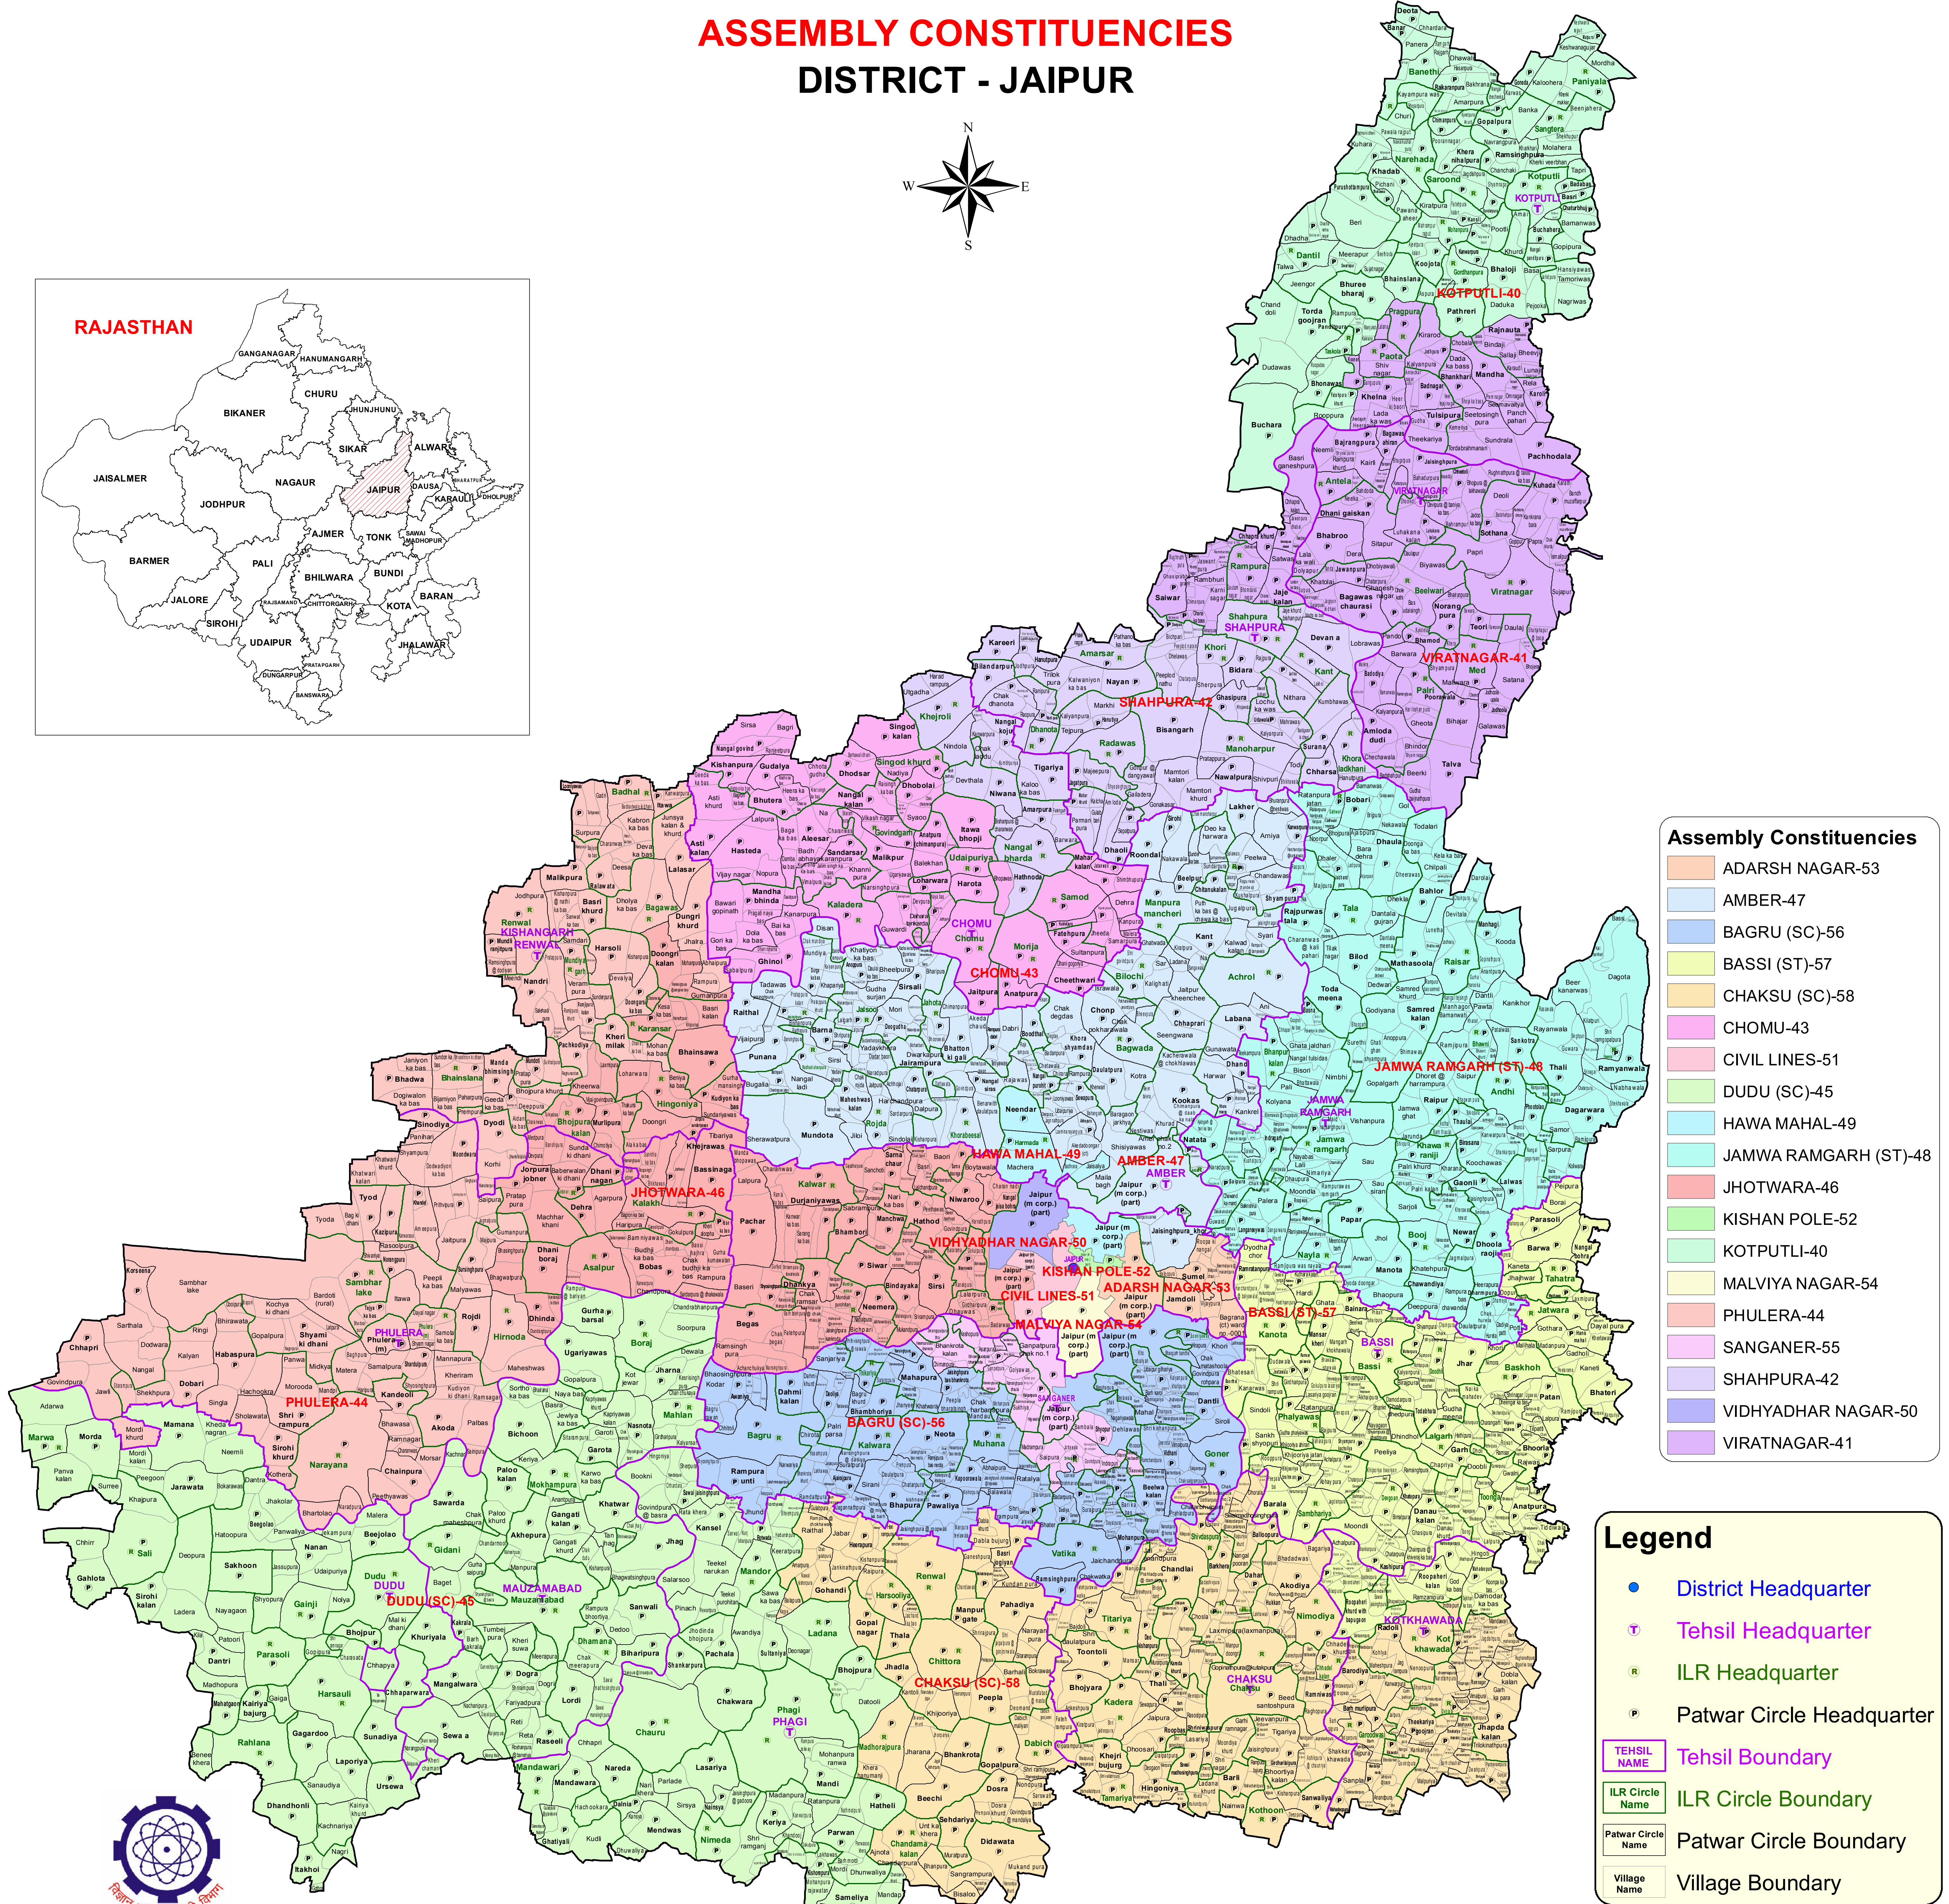

ASSEMBLY CONSTITUENCIES DISTRICT - JAIPUR

Assembly Constituencies	
	ADARSH NAGAR-53
	AMBER-47
	BAGRU (SC)-56
	BASSI (ST)-57
	CHAKSU (SC)-58
	CHOMU-43
	CIVIL LINES-51
	DUDU (SC)-45
	HAWA MAHAL-49
	JAMWA RAMGARH (ST)-48
	JHOTWARA-46
	KISHAN POLE-52
	KOTPUTLI-40
	MALVIYA NAGAR-54
	PHULERA-44
	SANGANER-55
	SHAHPURA-42
	VIDHYADHAR NAGAR-50
	VIRATNAGAR-41

Legend	
●	District Headquarter
⦿	Tehsil Headquarter
⊙	ILR Headquarter
⦿	Patwar Circle Headquarter
	Tehsil Boundary
	ILR Circle Boundary
	Patwar Circle Boundary
	Village Boundary