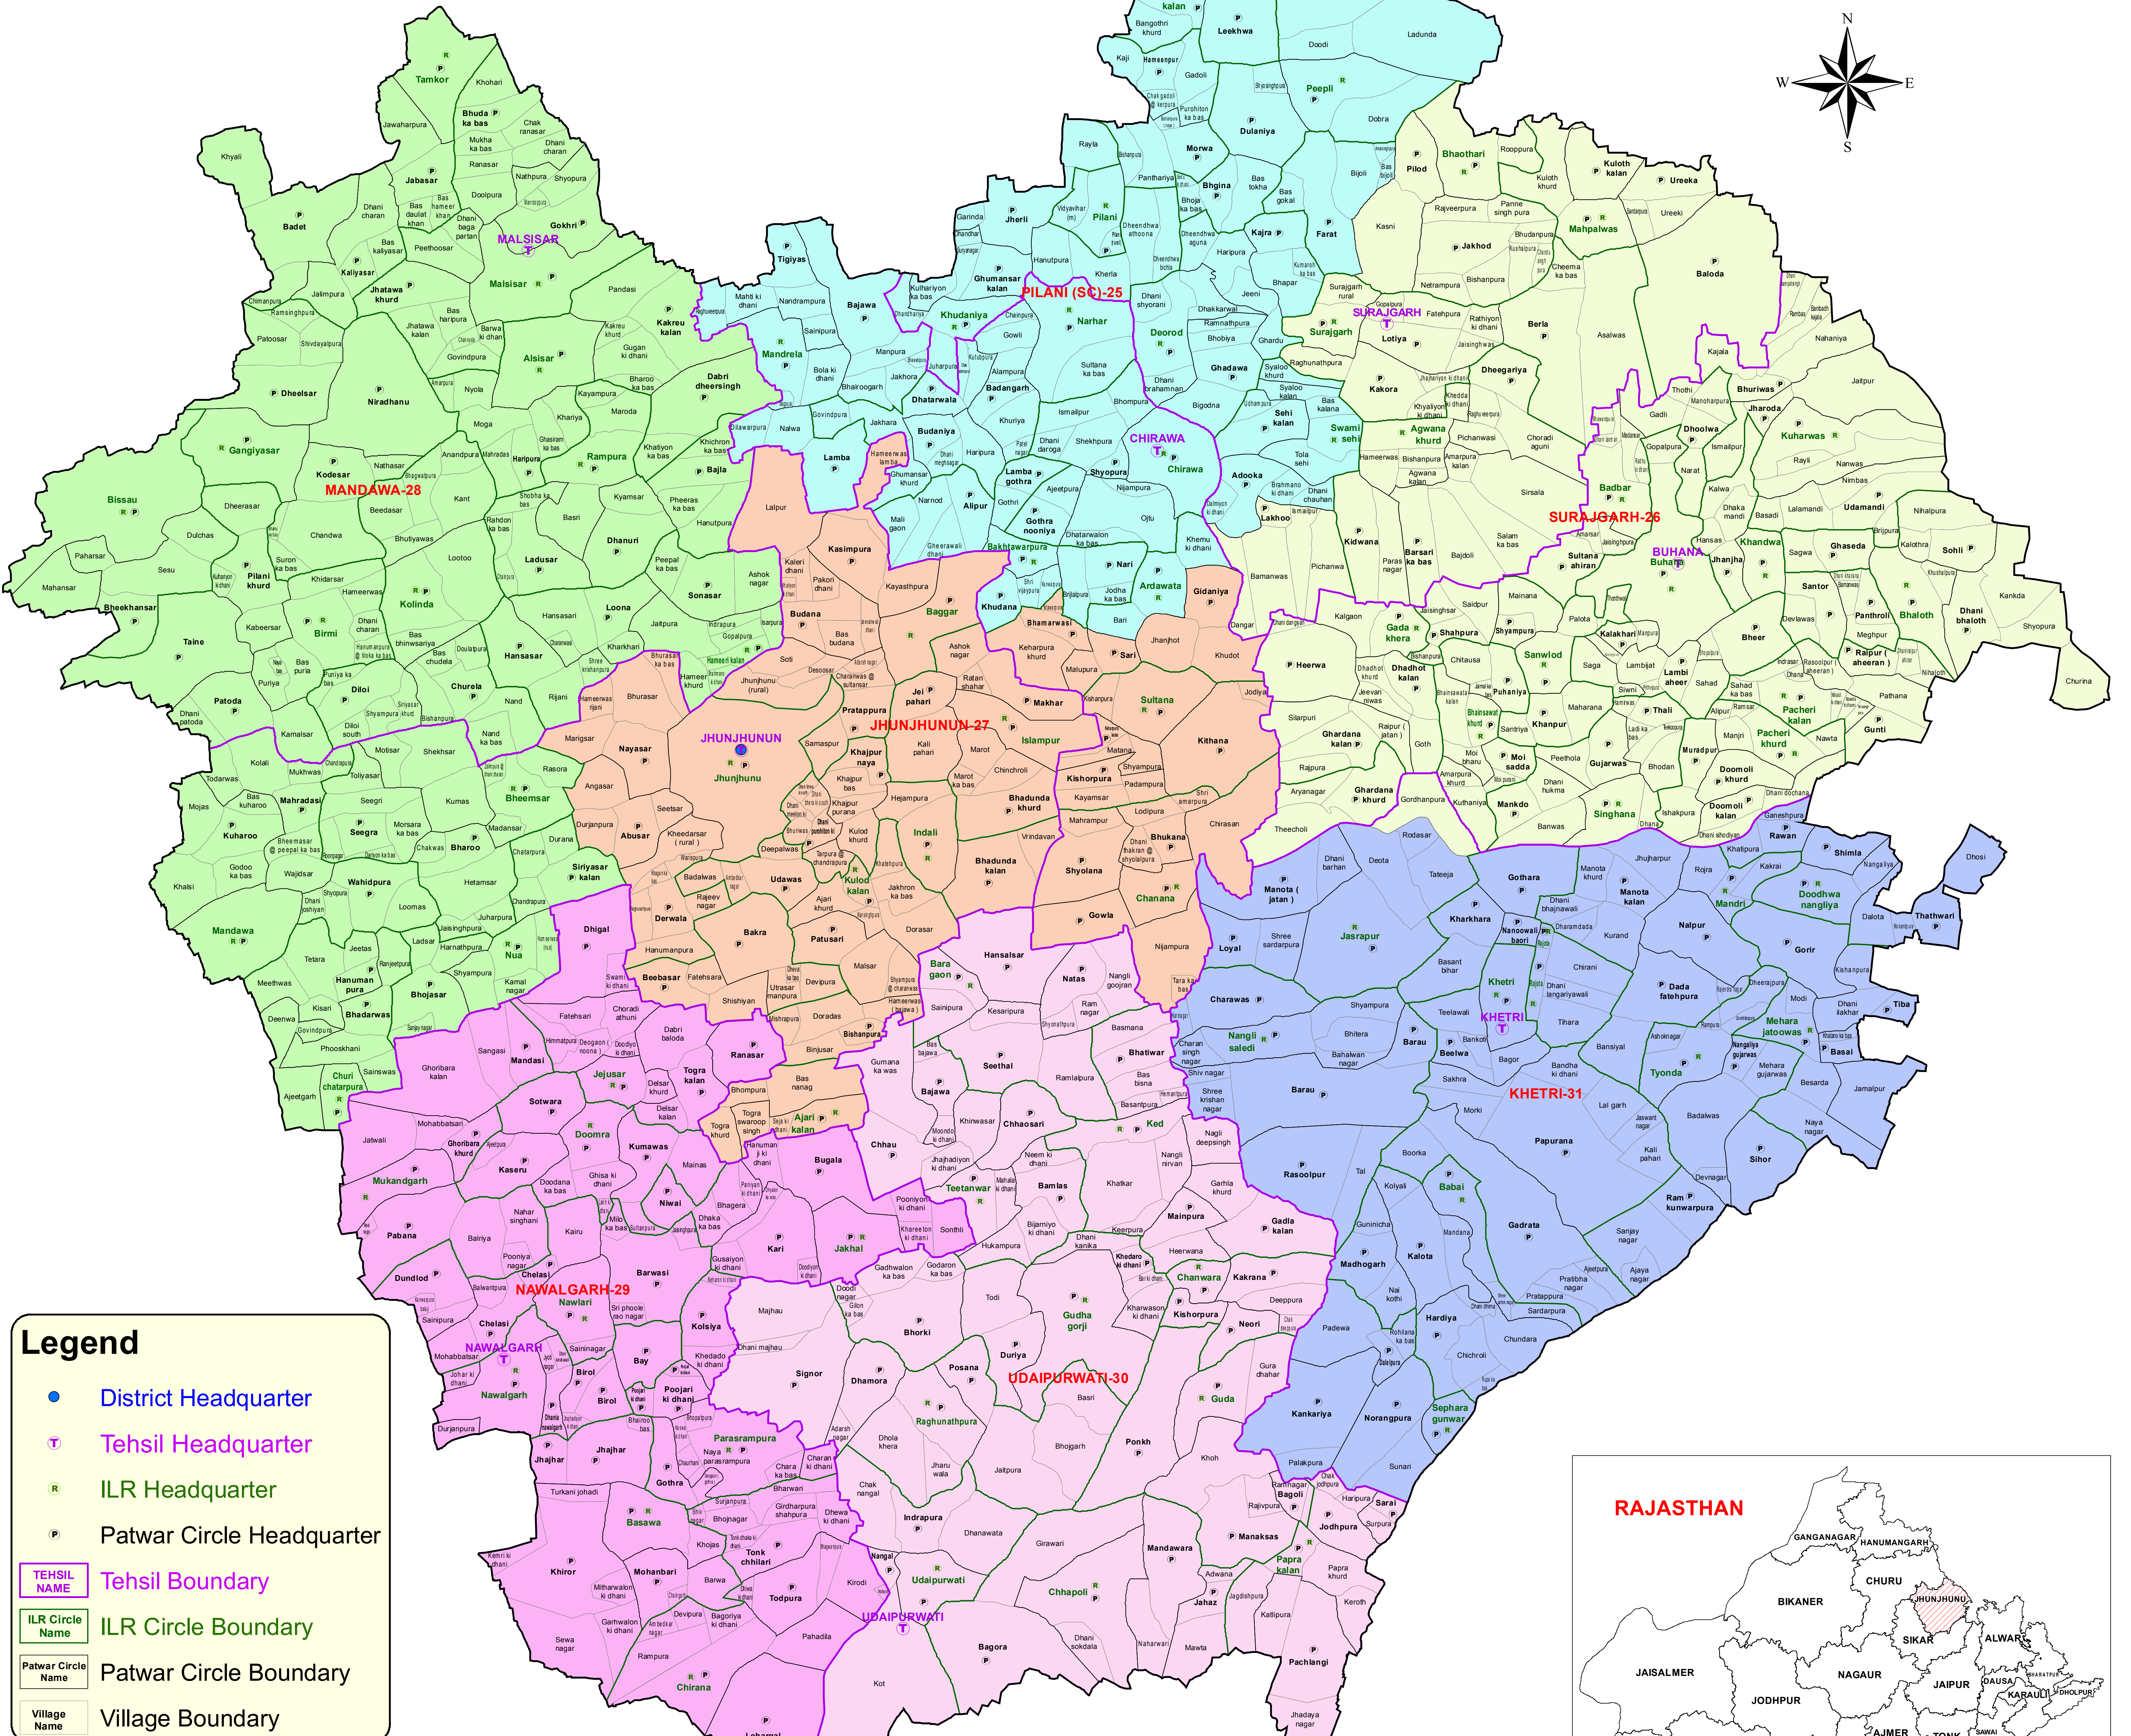

ASSEMBLY CONSTITUENCIES DISTRICT - JHUNJHUNUN

Legend

- District Headquarter
- ⦿ Tehsil Headquarter
- Ⓡ ILR Headquarter
- Ⓟ Patwar Circle Headquarter
- TEHSIL NAME Tehsil Boundary
- ILR Circle Name ILR Circle Boundary
- Patwar Circle Name Patwar Circle Boundary
- Village Name Village Boundary

Assembly Constituencies

- JHUNJHUNUN-27
- KHETRI-31
- MANDAWA-28
- PILANI (SC)-25
- SURAJGARH-26
- UDAIPURWATI-30