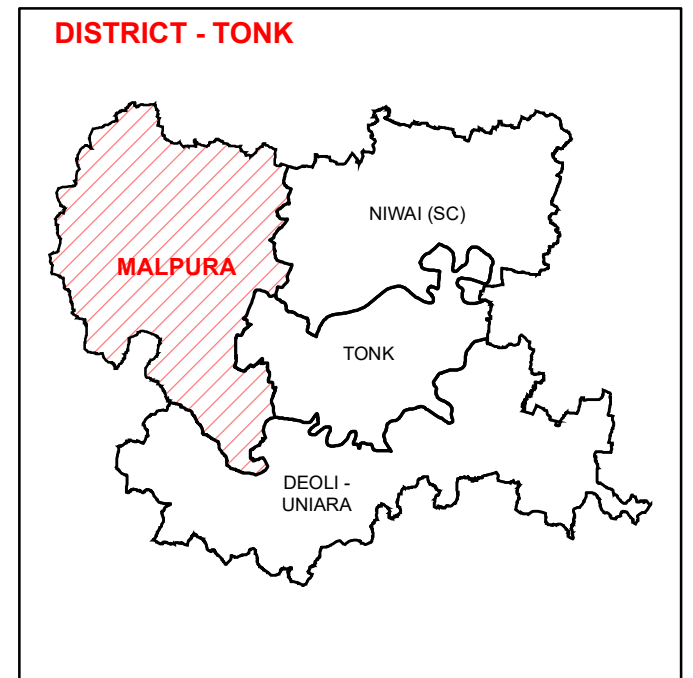

ASSEMBLY CONSTITUENCY - MALPURA-94 DISTRICT - TONK

Legend

- Ⓧ Tehsil Headquarter
- Ⓧ ILR Headquarter
- Ⓧ Patwar Circle Headquarter
- Tehsil Name Tehsil Boundary
- ILR Circle Name ILR Circle Boundary
- Patwar Circle Boundary Patwar Circle Boundary
- Village Name Village Boundary