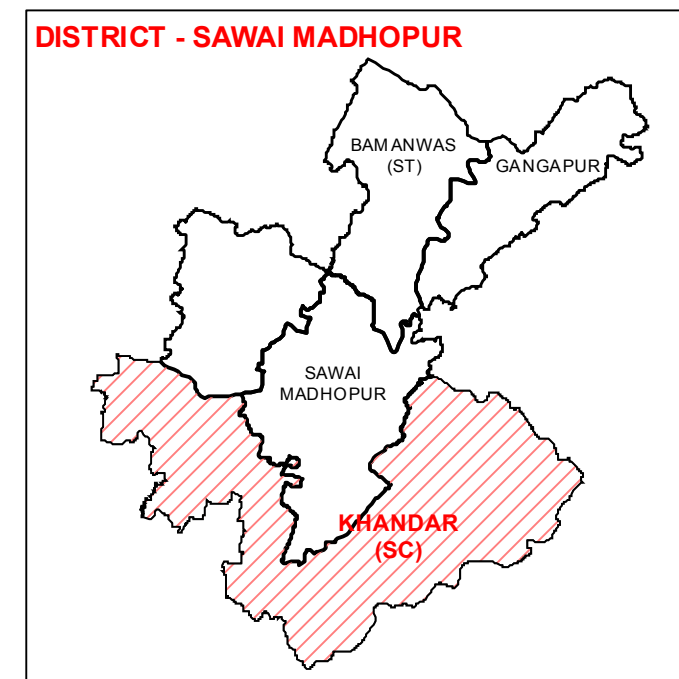

ASSEMBLY CONSTITUENCY - KHANDAR (SC)-93 DISTRICT - SAWAI MADHOPUR

Legend

- T Tehsil Headquarter
- R ILR Headquarter
- P Patwar Circle Headquarter
- Tehsil Name Tehsil Boundary
- ILR Circle Name ILR Circle Boundary
- Patwar Circle Boundary Patwar Circle Boundary
- Village Name Village Boundary