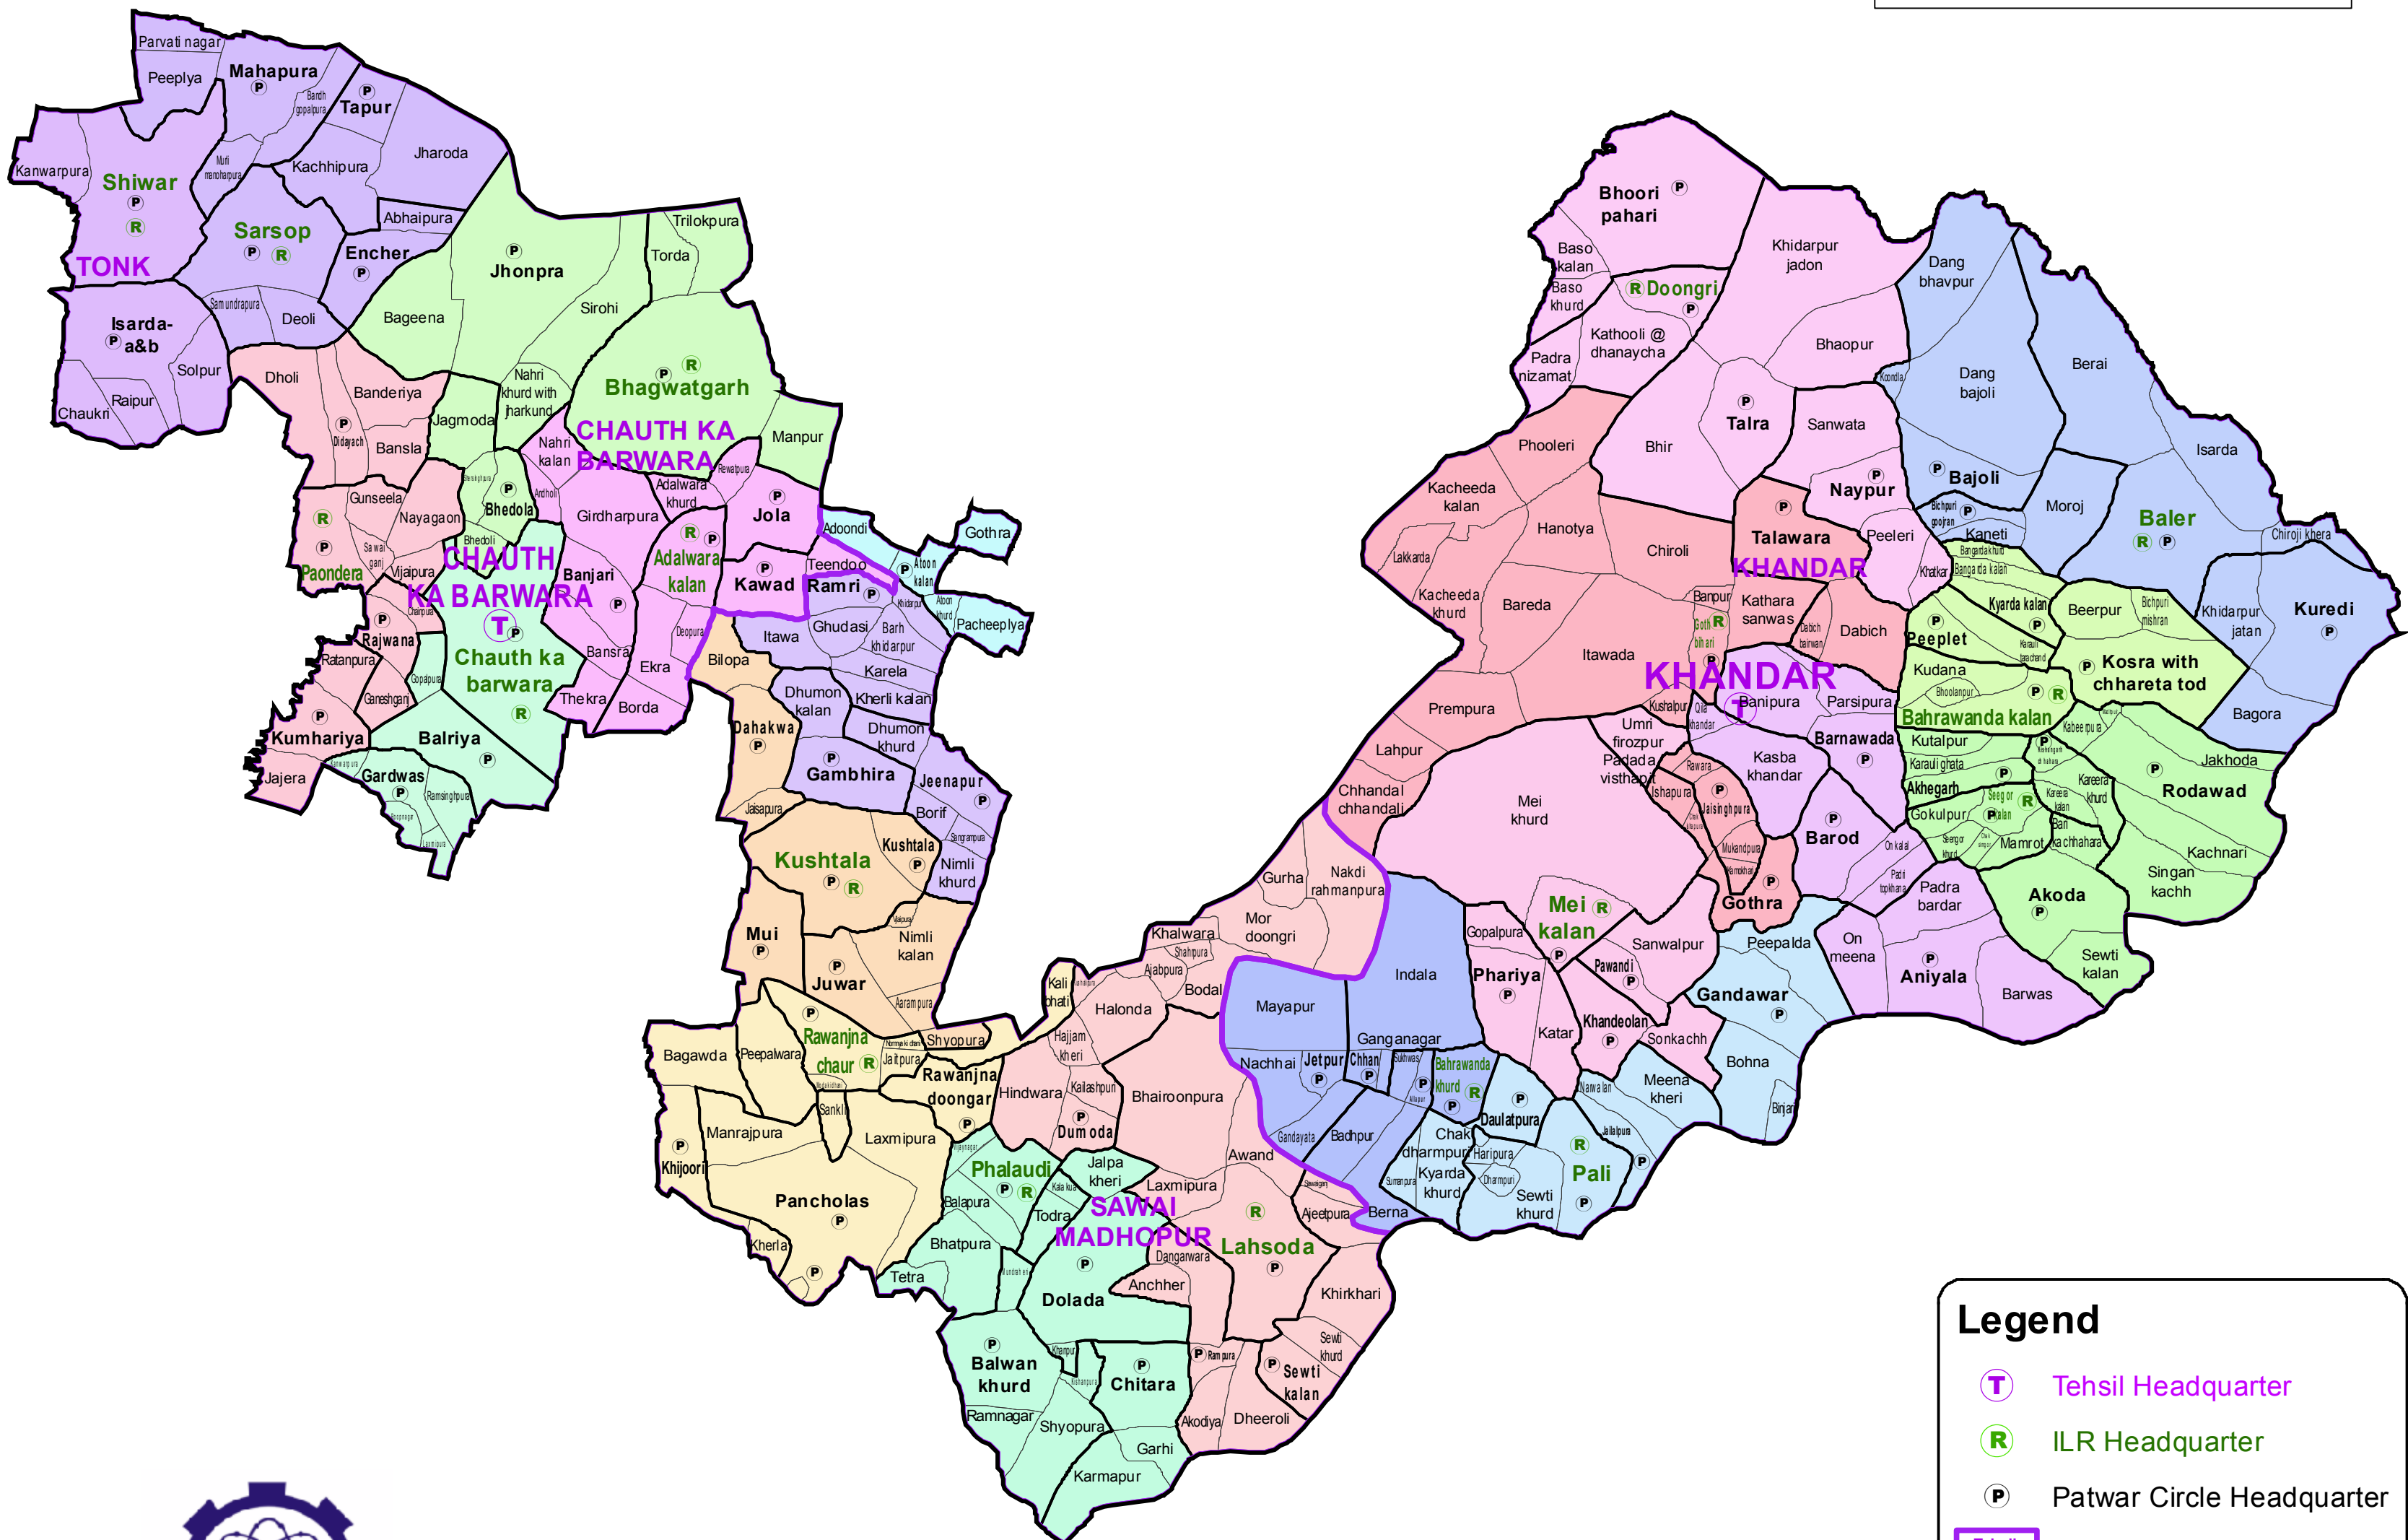

ASSEMBLY CONSTITUENCY - KHANDAR (SC)-93 DISTRICT - SAWAI MADHOPUR

Legend

- T Tehsil Headquarter
- R ILR Headquarter
- P Patwar Circle Headquarter
- Tehsil Name Tehsil Boundary
- ILR Circle Name ILR Circle Boundary
- Patwar Circle Boundary Patwar Circle Boundary
- Village Name Village Boundary