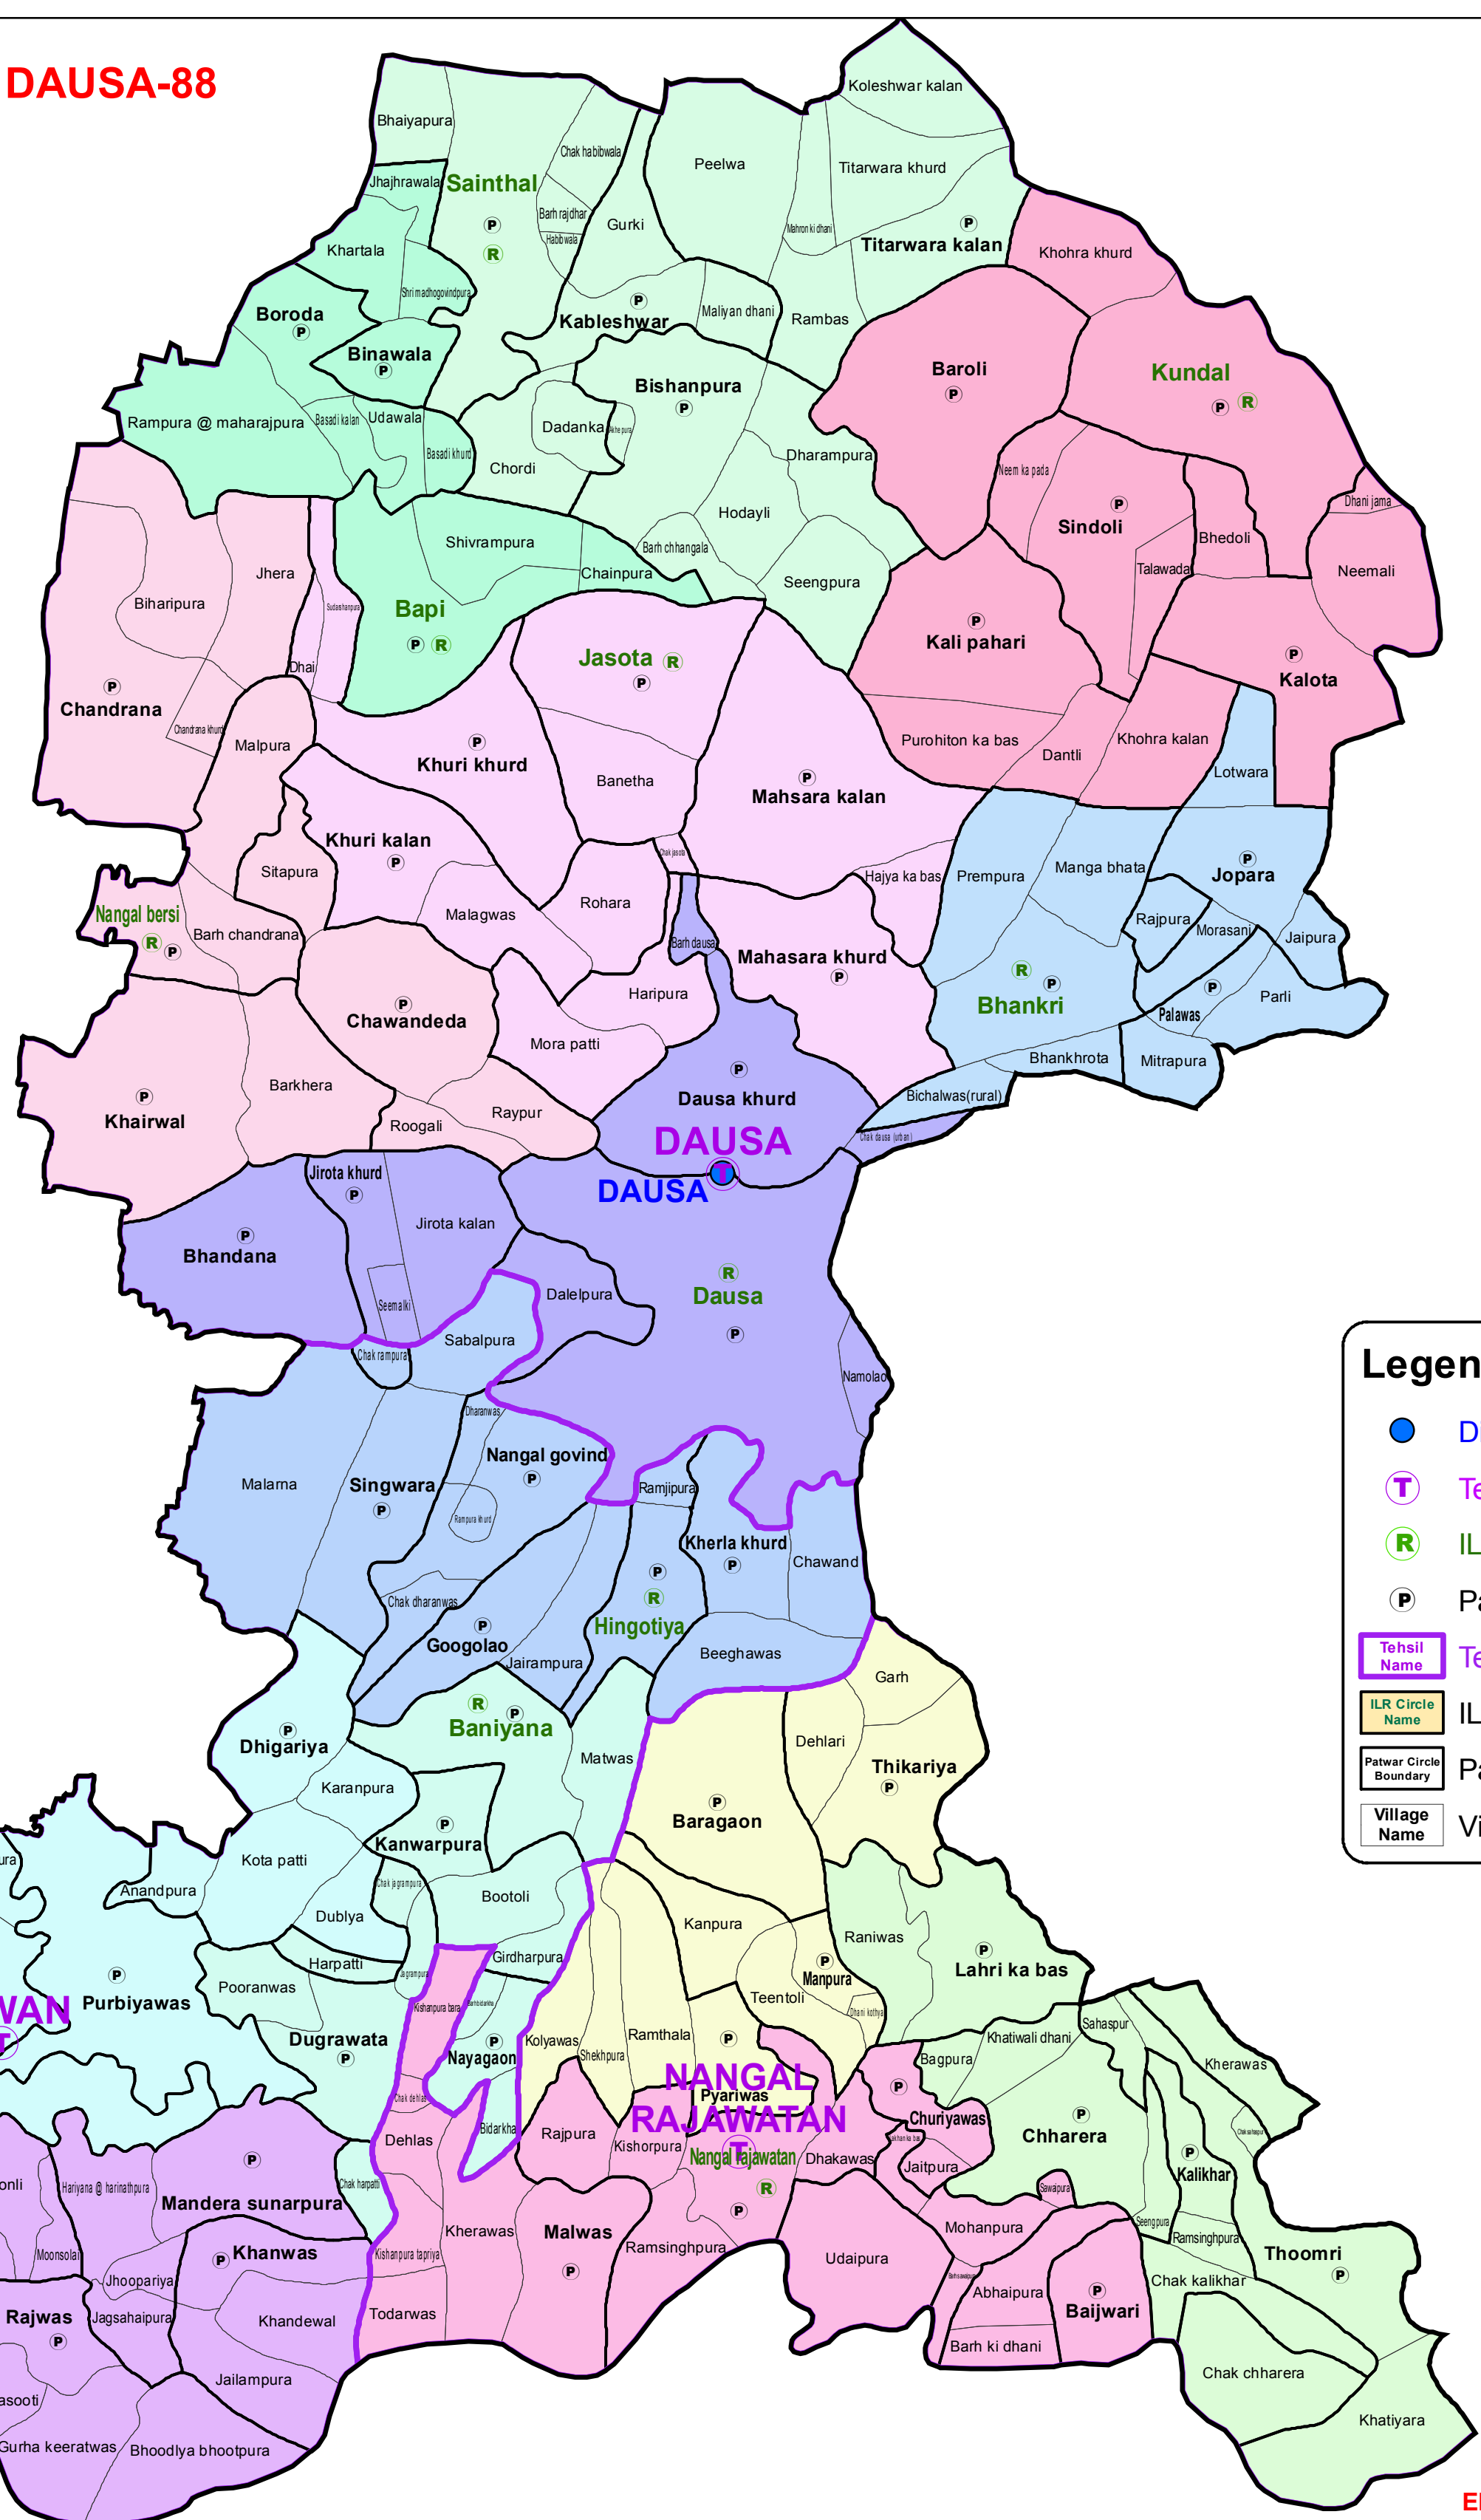

ASSEMBLY CONSTITUENCY - DAUSA-88

DISTRICT - DAUSA

Legend

- District Headquarter
- Tehsil Headquarter
- ILR Headquarter
- Patwar Circle Headquarter
- Tehsil Boundary
- ILR Circle Boundary
- Patwar Circle Boundary
- Village Boundary