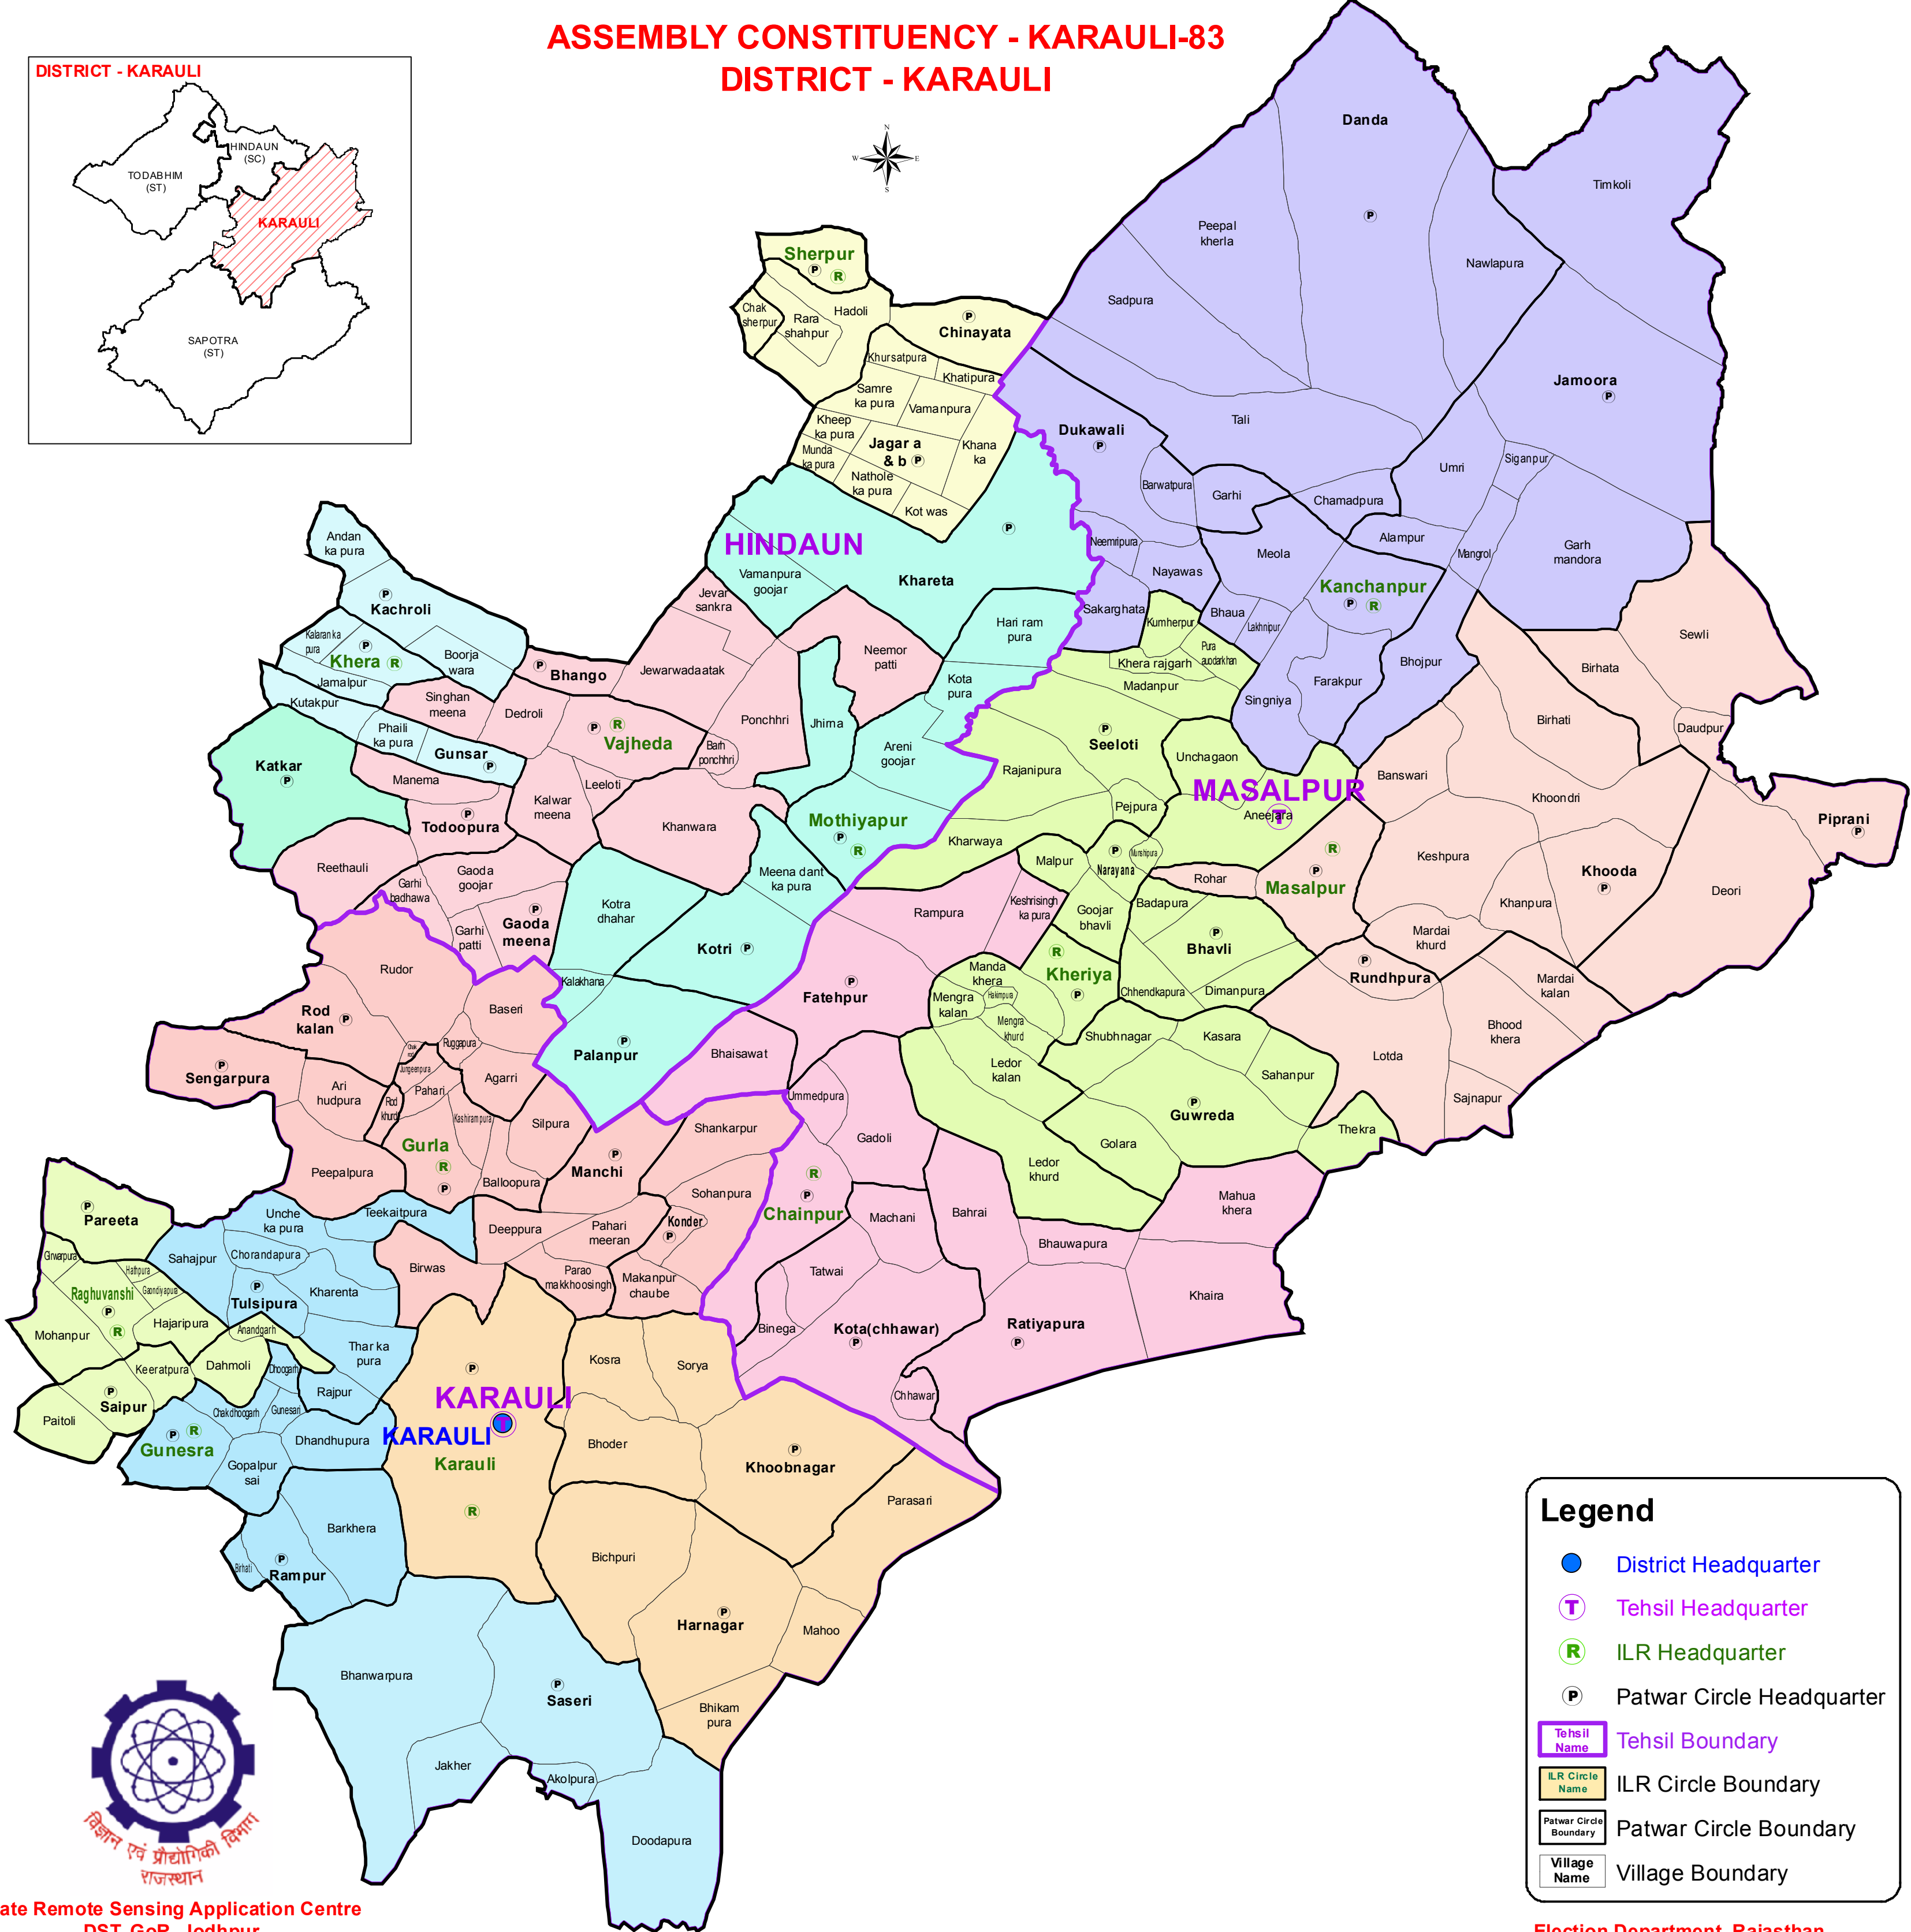

ASSEMBLY CONSTITUENCY - KARAU LI-83 DISTRICT - KARAU LI

Legend

- District Headquarter
- ⊕ Tehsil Headquarter
- Ⓡ ILR Headquarter
- P Patwar Circle Headquarter
- Tehsil Name Tehsil Boundary
- ILR Circle Name ILR Circle Boundary
- Patwar Circle Boundary Patwar Circle Boundary
- Village Name Village Boundary