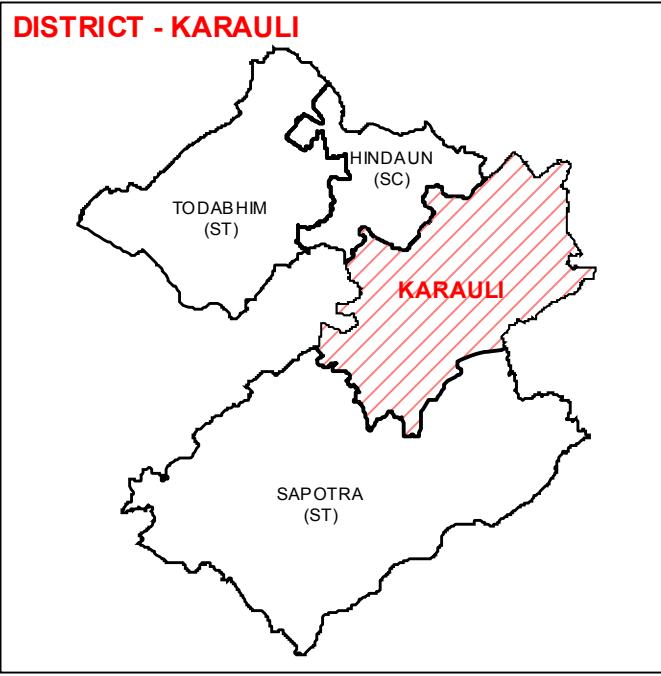

ASSEMBLY CONSTITUENCY - KARAU LI-83 DISTRICT - KARAU LI

Legend

- District Headquarter
- ⊕ Tehsil Headquarter
- Ⓡ ILR Headquarter
- P Patwar Circle Headquarter
- Tehsil Name Tehsil Boundary
- ILR Circle Name ILR Circle Boundary
- Patwar Circle Boundary Patwar Circle Boundary
- Village Name Village Boundary