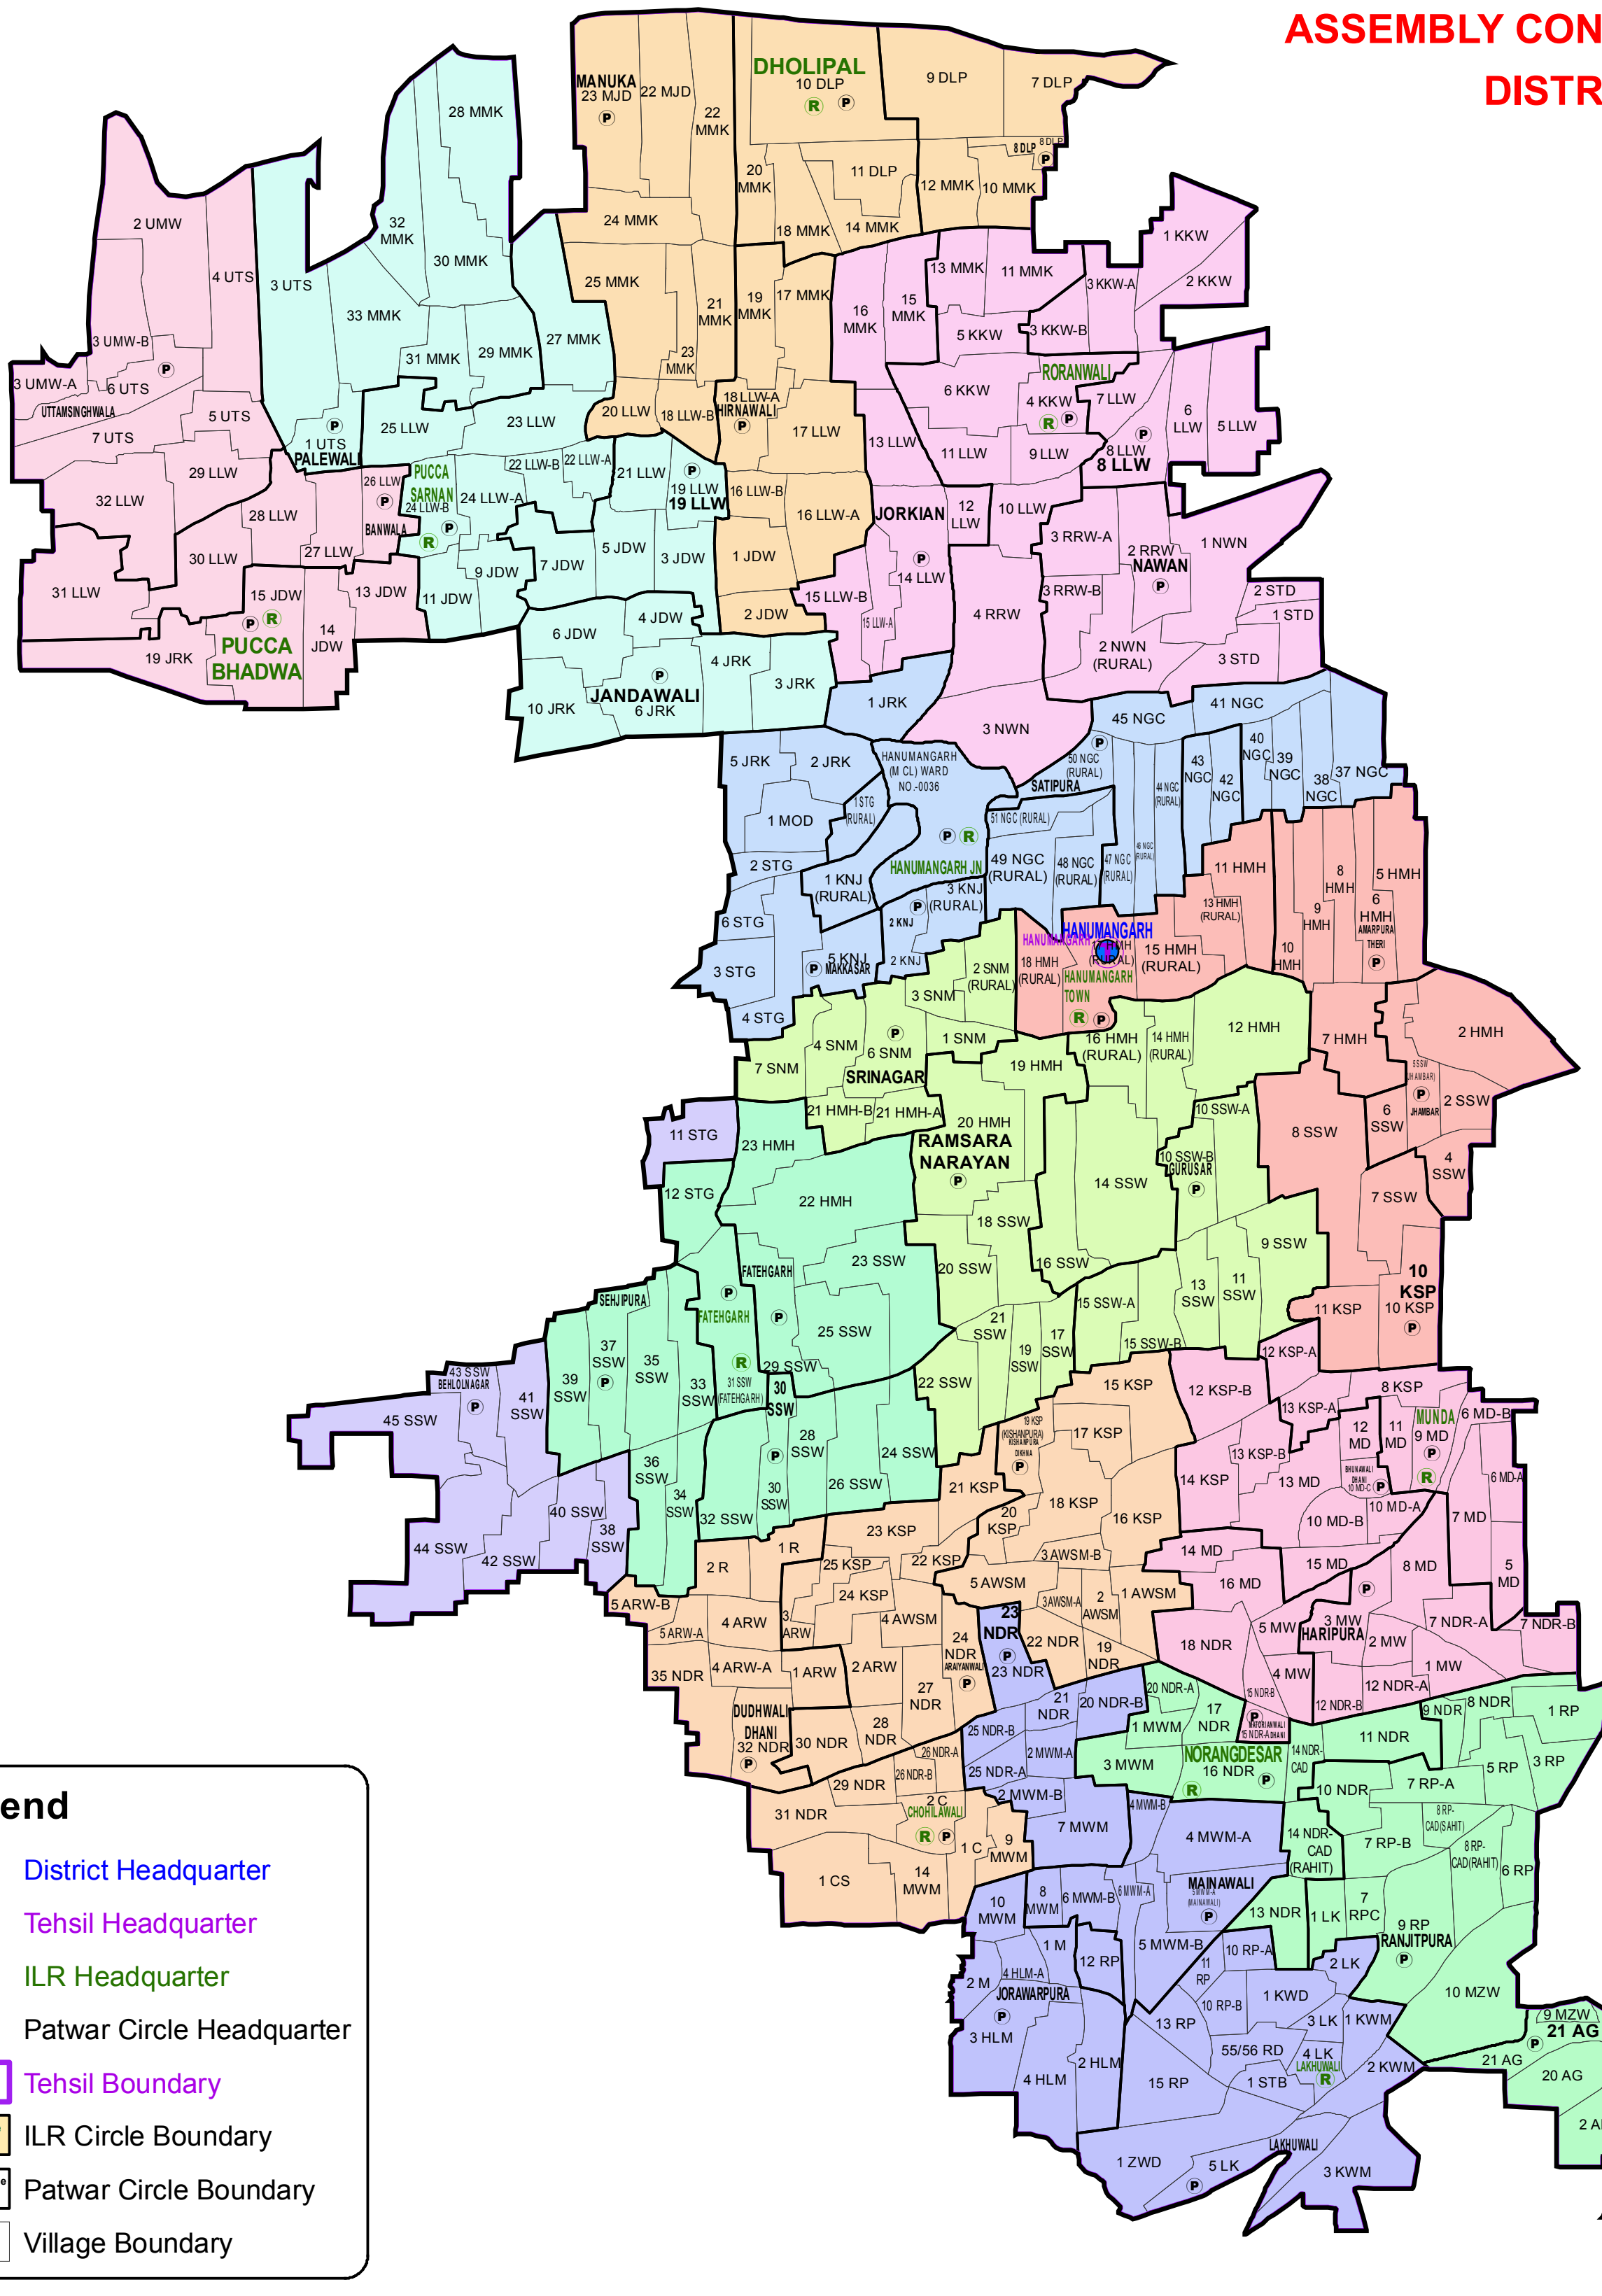

ASSEMBLY CONSTITUENCY - HANUMANGARH-8 DISTRICT - HANUMANGARH

Legend

- District Headquarter
- Ⓣ Tehsil Headquarter
- Ⓡ ILR Headquarter
- P Patwar Circle Headquarter
- Tehsil Name Tehsil Boundary
- ILR Circle Name ILR Circle Boundary
- Patwar Circle Patwar Circle Boundary
- Village Name Village Boundary