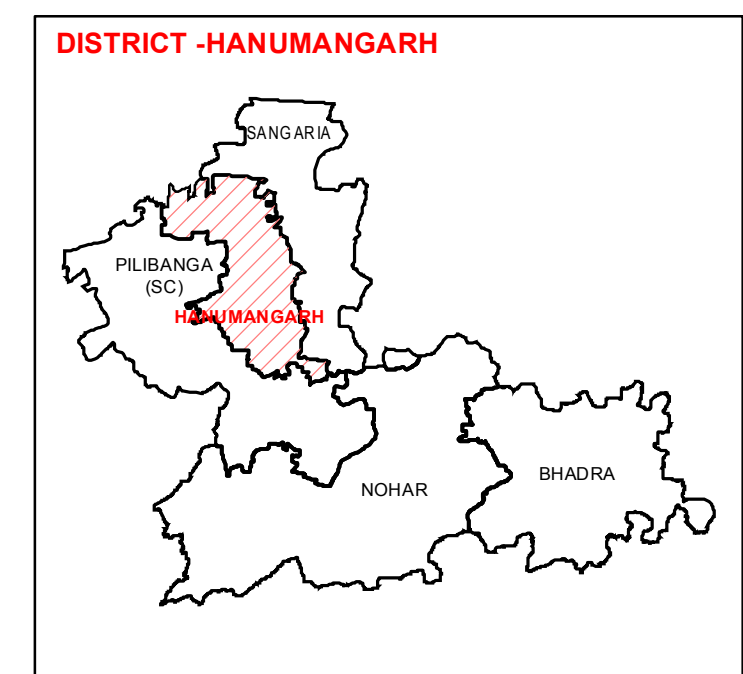

ASSEMBLY CONSTITUENCY - HANUMANGARH-8 DISTRICT - HANUMANGARH

Legend

- District Headquarter
- Ⓣ Tehsil Headquarter
- Ⓡ ILR Headquarter
- P Patwar Circle Headquarter
- Tehsil Name Tehsil Boundary
- ILR Circle Name ILR Circle Boundary
- Patwar Circle Patwar Circle Boundary
- Village Name Village Boundary