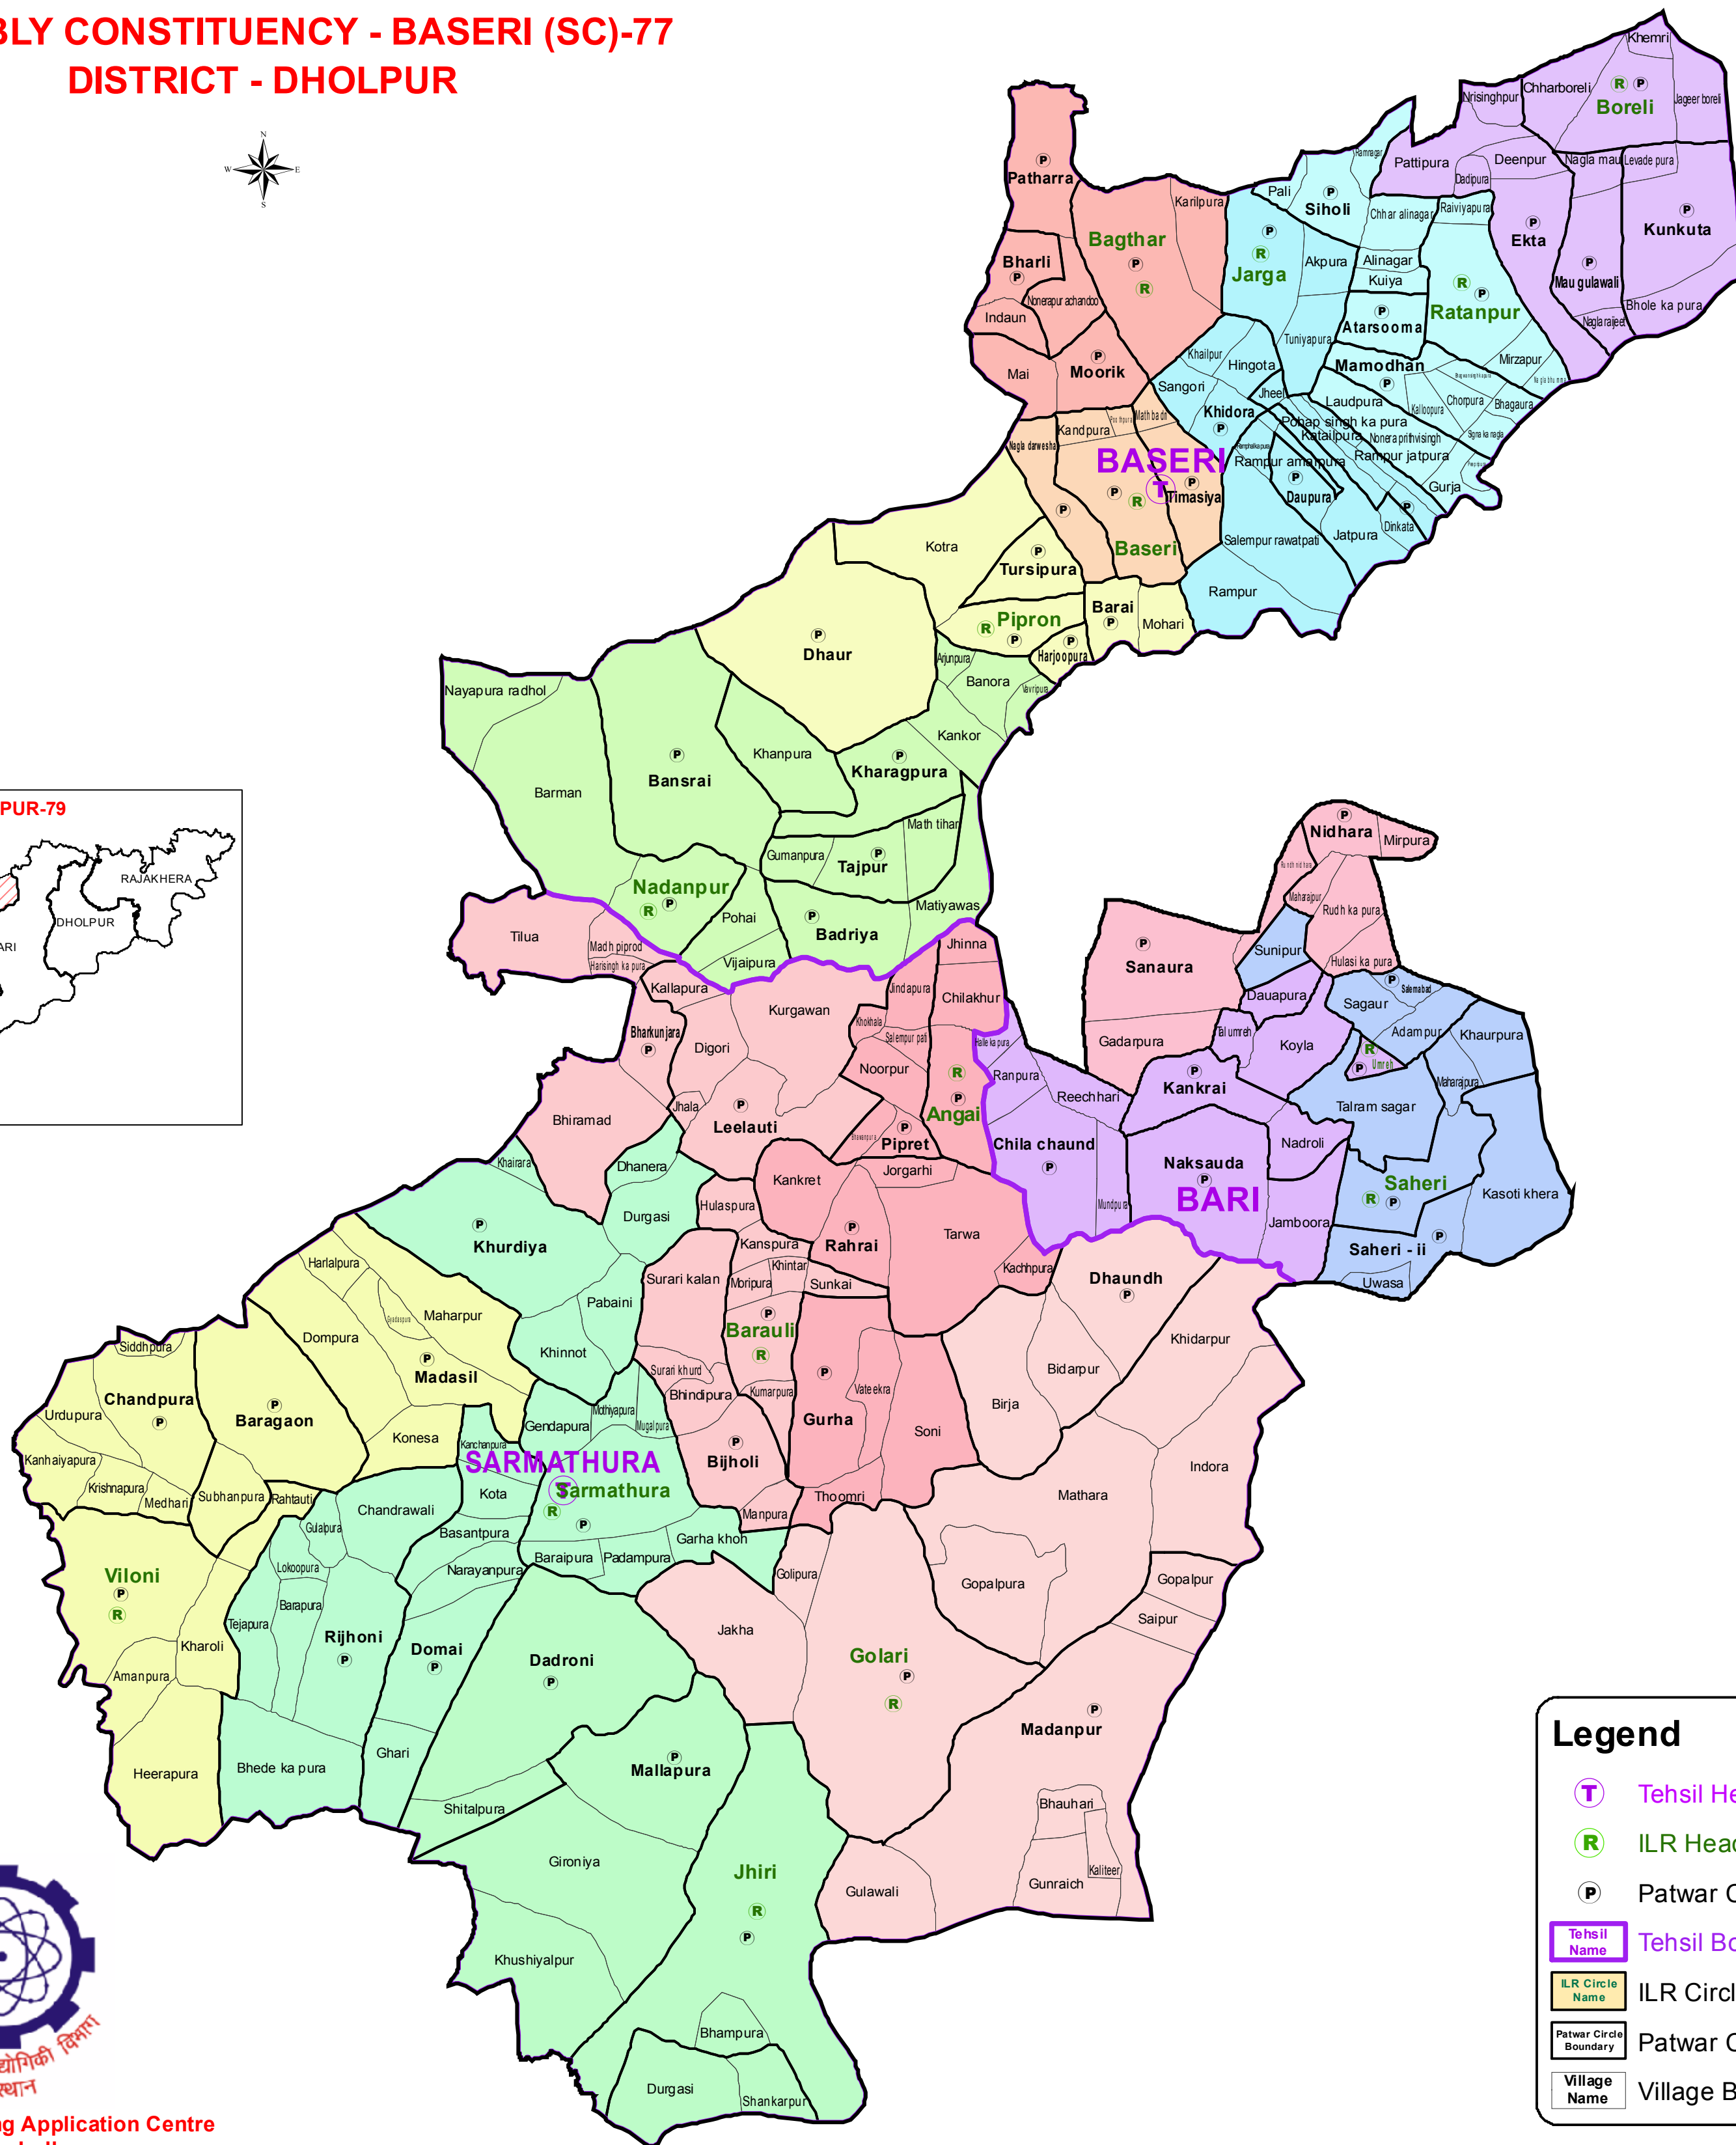

ASSEMBLY CONSTITUENCY - BASERI (SC)-77

DISTRICT - DHOLPUR

Legend

- T Tehsil Headquarter
- R ILR Headquarter
- P Patwar Circle Headquarter
- Tehsil Name Tehsil Boundary
- ILR Circle Name ILR Circle Boundary
- Patwar Circle Boundary Patwar Circle Boundary
- Village Name Village Boundary