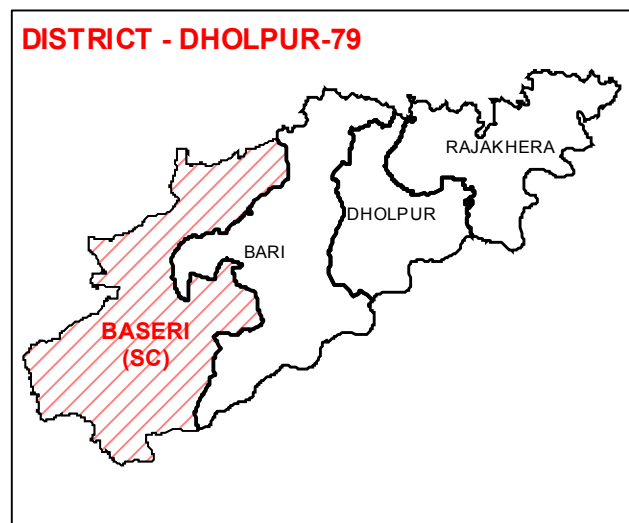

ASSEMBLY CONSTITUENCY - BASERI (SC)-77

DISTRICT - DHOLPUR

Legend

- T Tehsil Headquarter
- R ILR Headquarter
- P Patwar Circle Headquarter
- Tehsil Name Tehsil Boundary
- ILR Circle Name ILR Circle Boundary
- Patwar Circle Boundary Patwar Circle Boundary
- Village Name Village Boundary