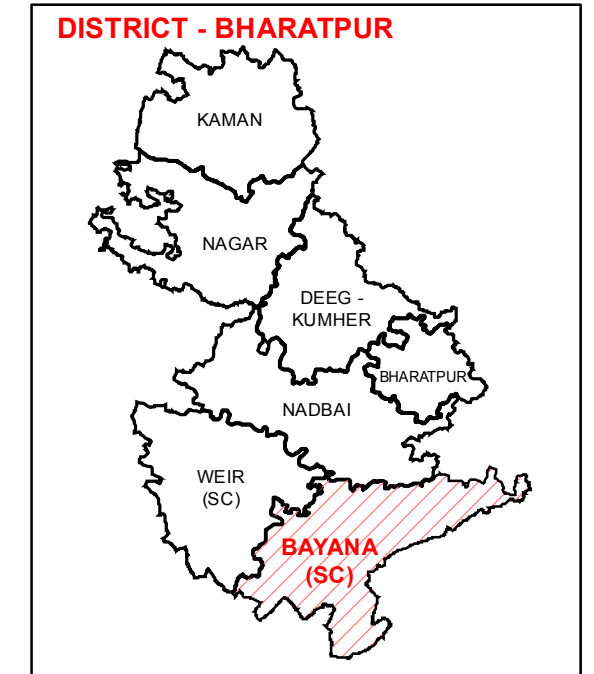

# ASSEMBLY CONSTITUENCY - BAYANA (SC)-76

## DISTRICT - BHARATPUR

**Legend**

- T Tehsil Headquarter
- R ILR Headquarter
- P Patwar Circle Headquarter
- Tehsil Name Tehsil Boundary
- ILR Circle Name ILR Circle Boundary
- Patwar Circle Boundary Patwar Circle Boundary
- Village Name Village Boundary

**State Remote Sensing Application Centre  
DST, GoR, Jodhpur**