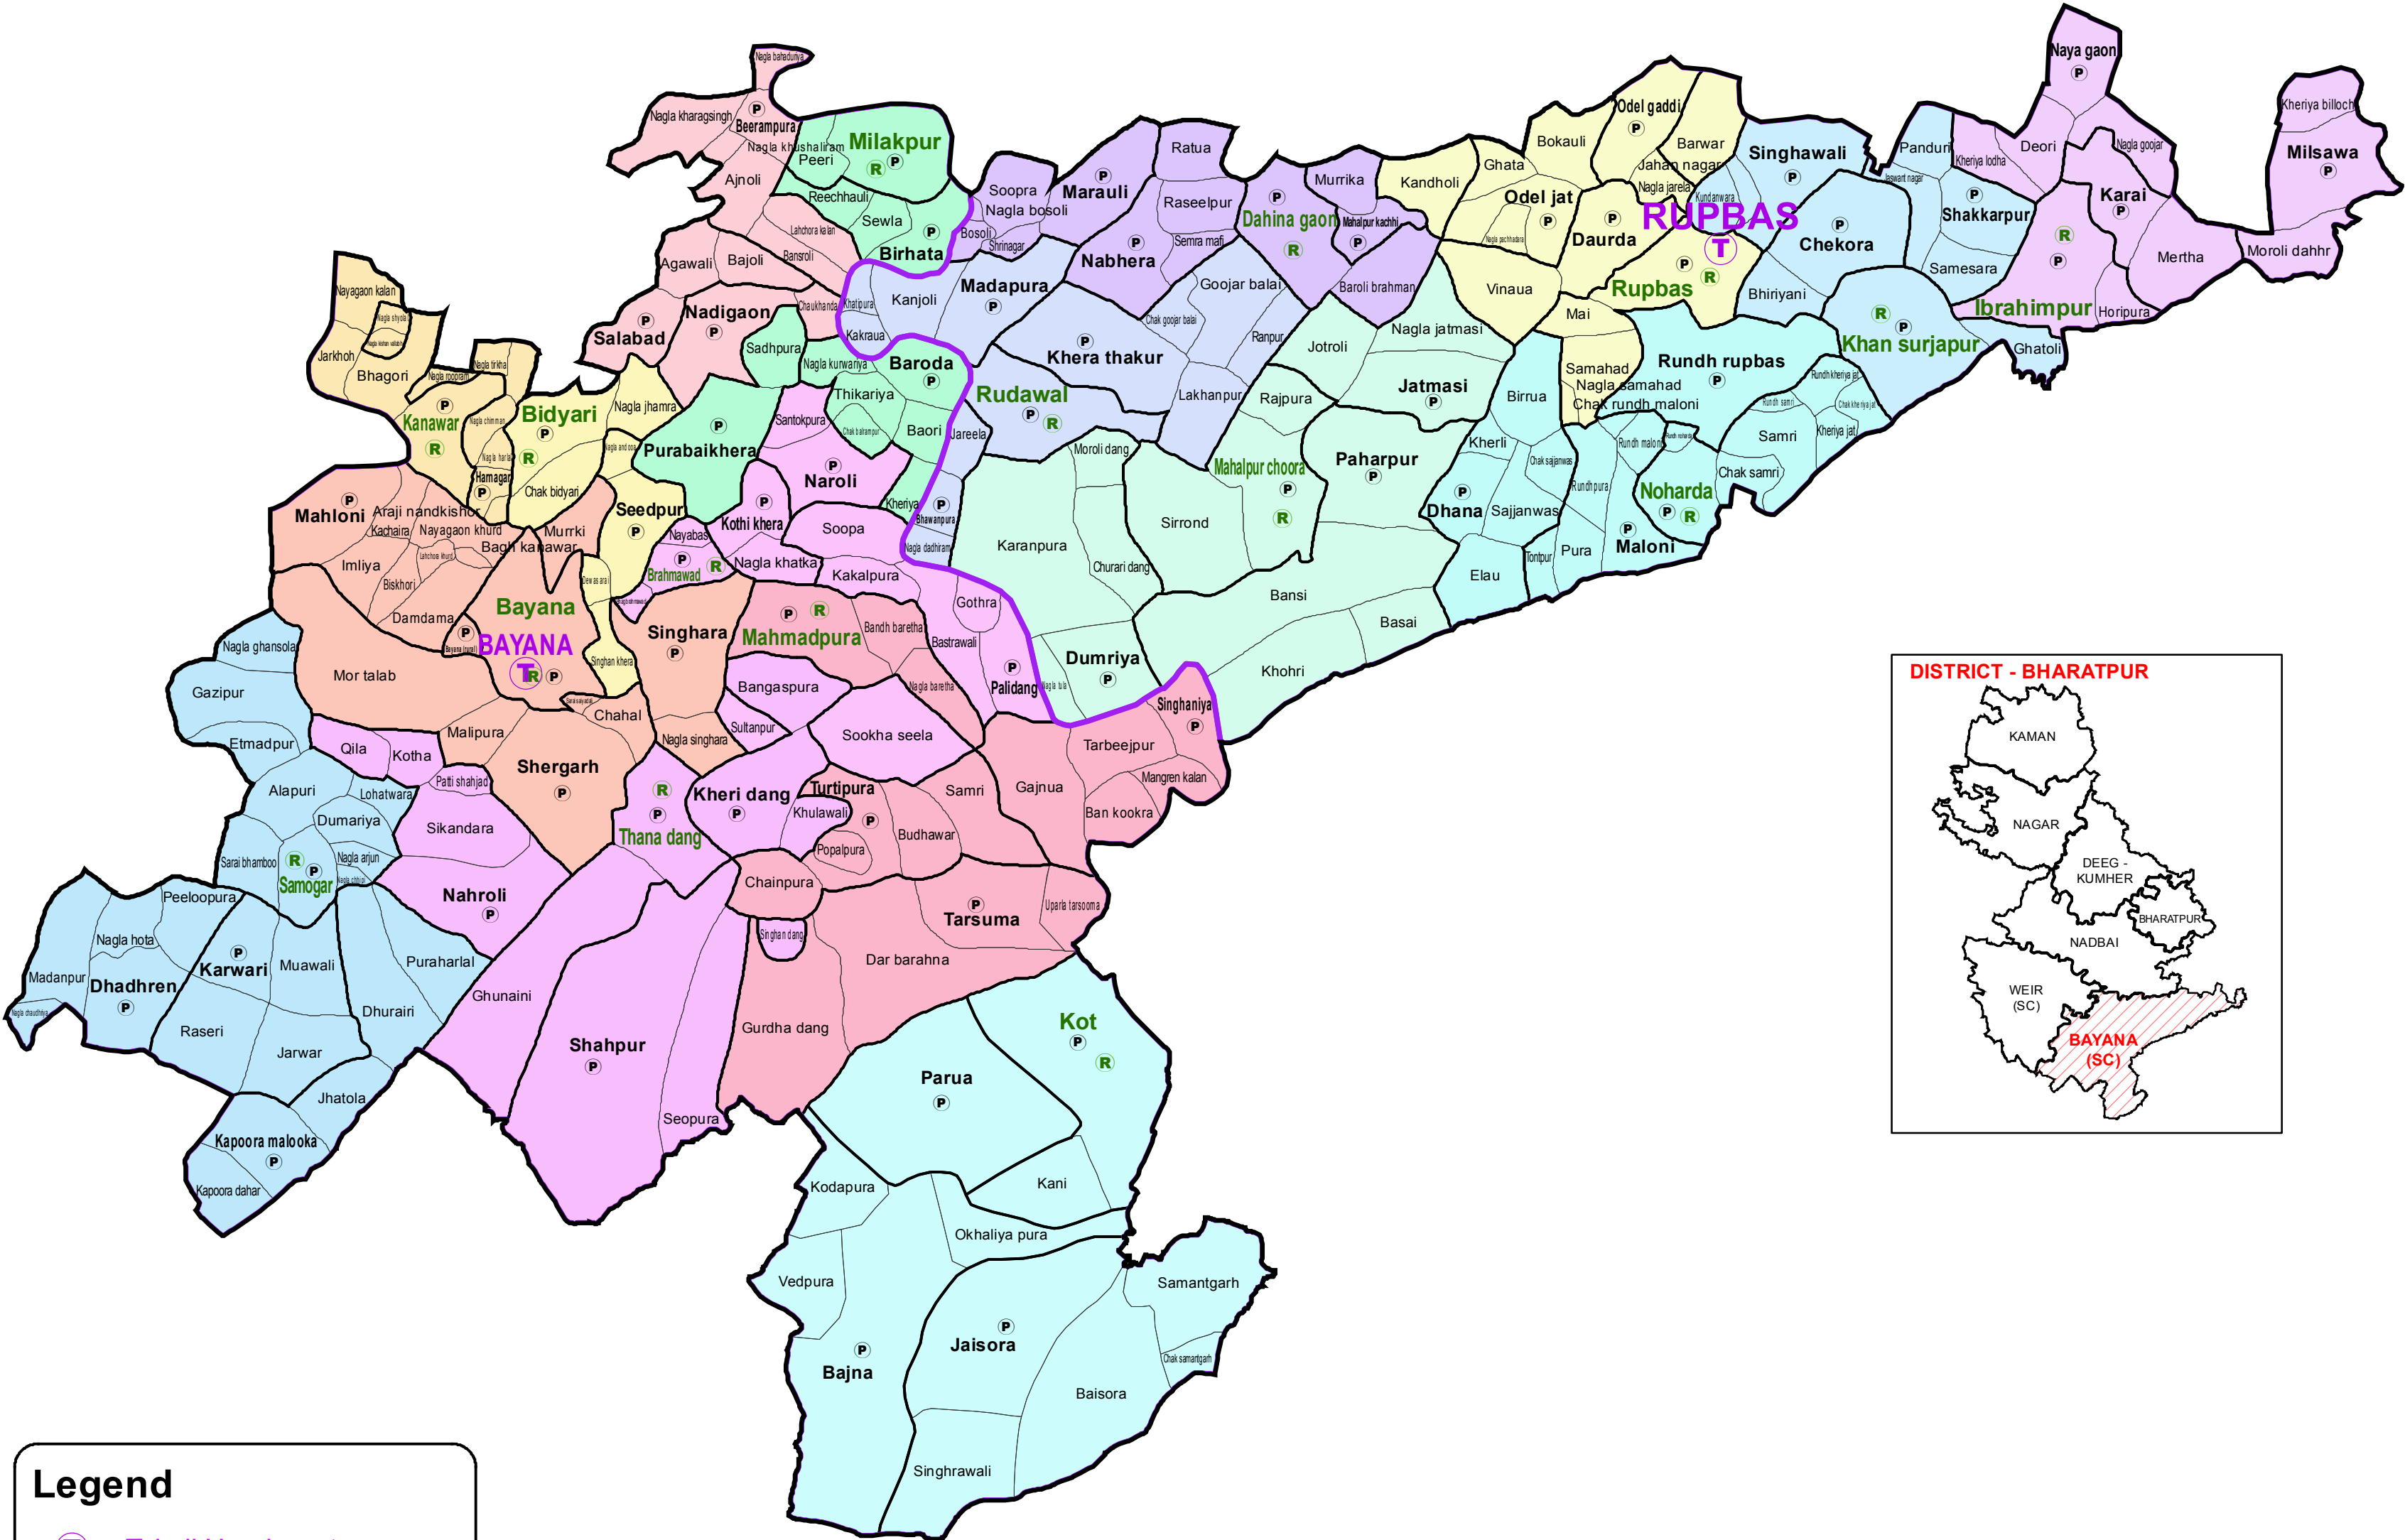

# ASSEMBLY CONSTITUENCY - BAYANA (SC)-76

## DISTRICT - BHARATPUR

**Legend**

- T Tehsil Headquarter
- R ILR Headquarter
- P Patwar Circle Headquarter
- Tehsil Name Tehsil Boundary
- ILR Circle Name ILR Circle Boundary
- Patwar Circle Boundary Patwar Circle Boundary
- Village Name Village Boundary

**State Remote Sensing Application Centre  
DST, GoR, Jodhpur**