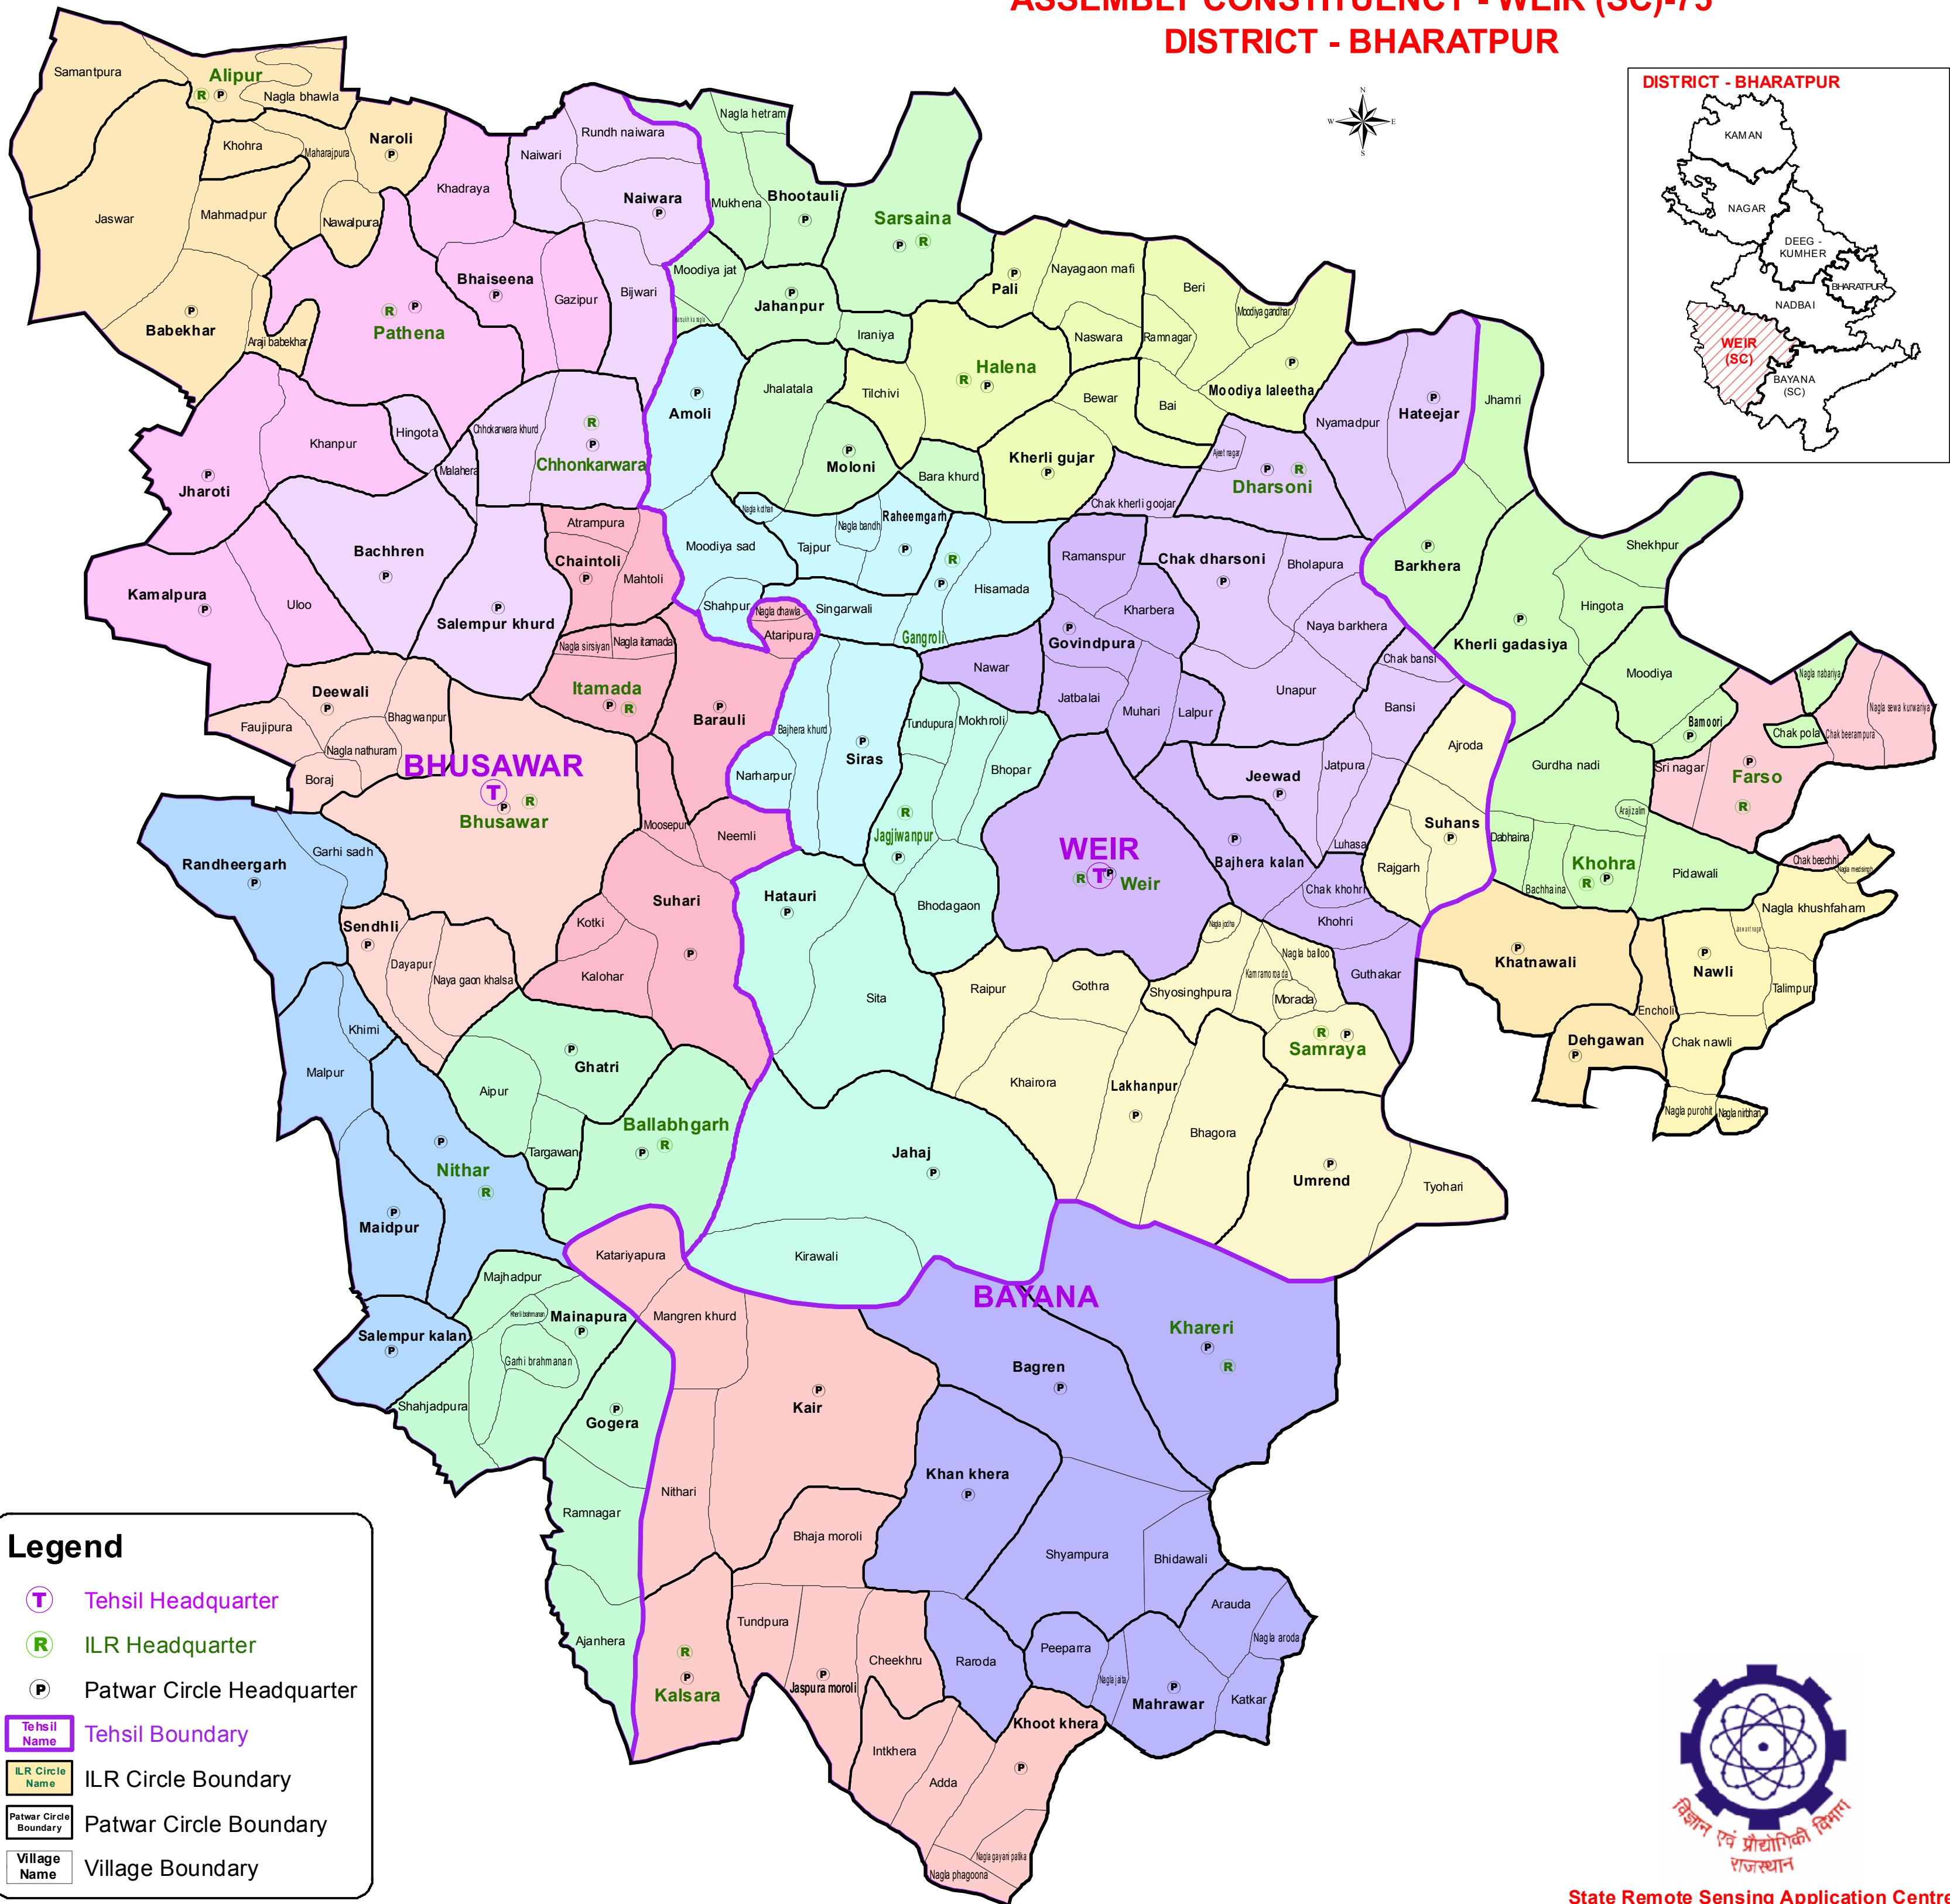

ASSEMBLY CONSTITUENCY - WEIR (SC)-75 DISTRICT - BHARATPUR

Legend

- T Tehsil Headquarter
- R ILR Headquarter
- P Patwar Circle Headquarter
- Tehsil Name Tehsil Boundary
- ILR Circle Name ILR Circle Boundary
- Patwar Circle Boundary Patwar Circle Boundary
- Village Name Village Boundary