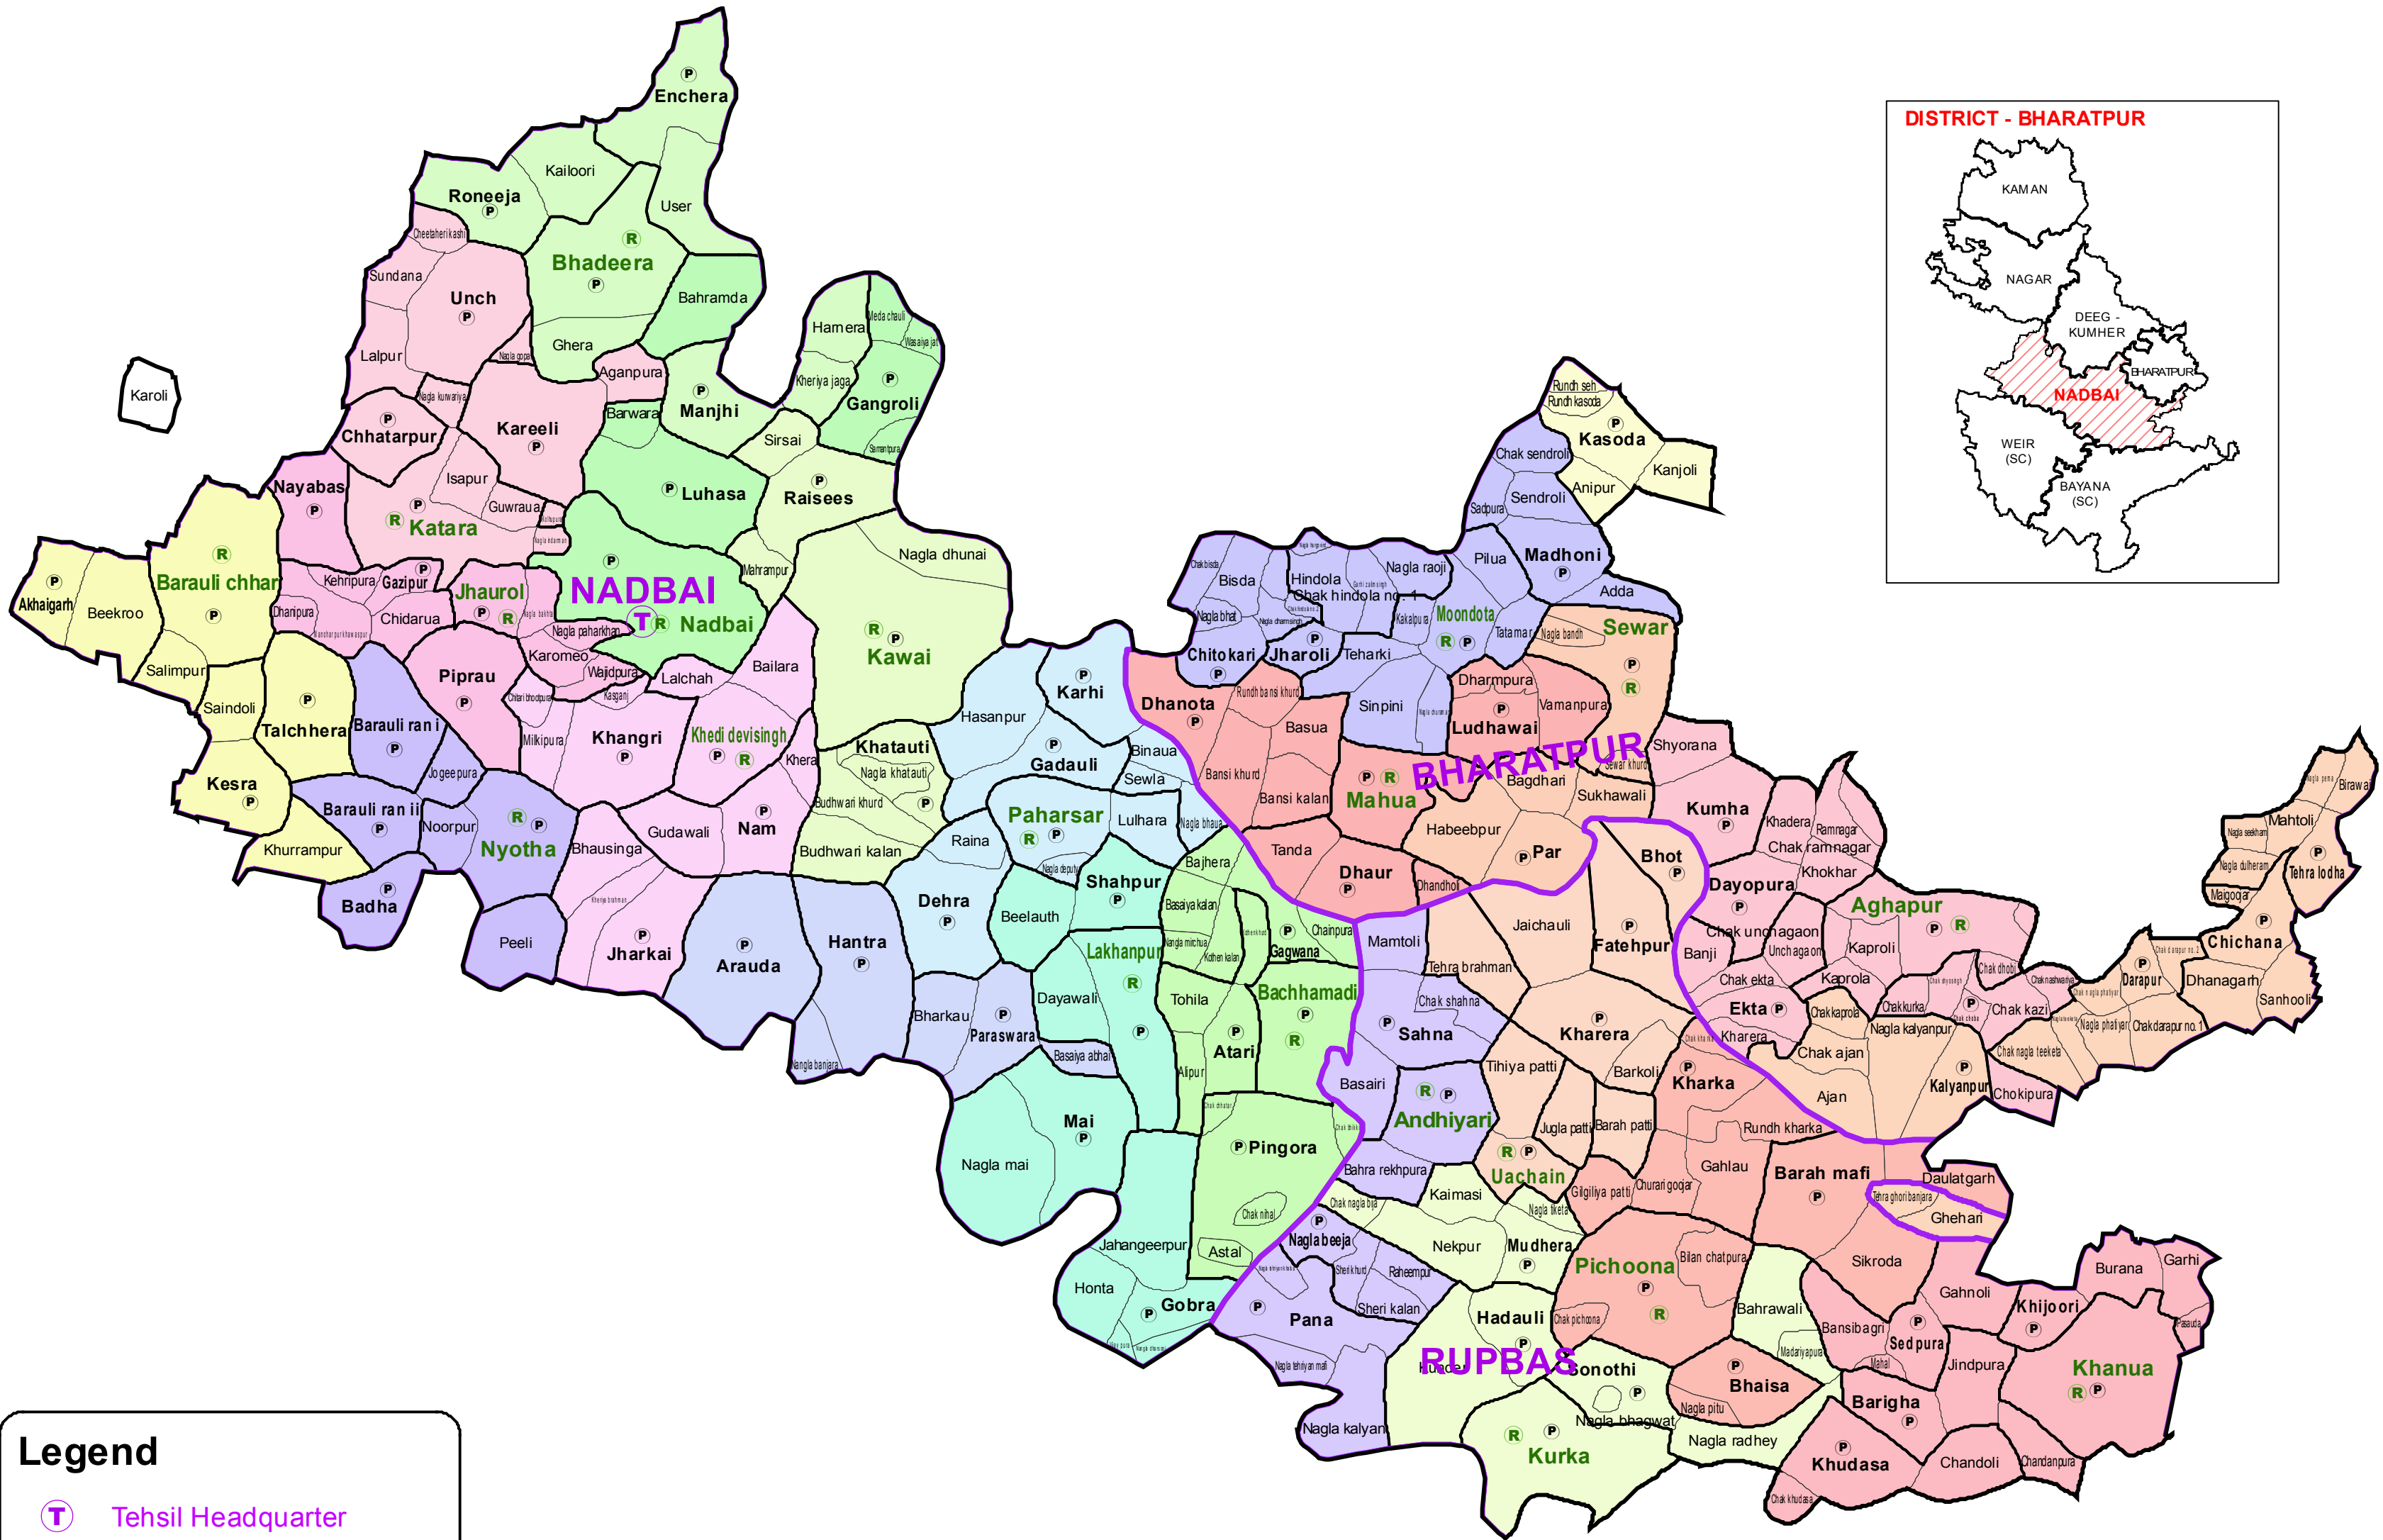

# ASSEMBLY CONSTITUENCY - NADBAI-74

## DISTRICT - BHARATPUR

**Legend**

- T Tehsil Headquarter
- R ILR Headquarter
- P Patwar Circle Headquarter
- Tehsil Name Tehsil Boundary
- ILR Circle Name ILR Circle Boundary
- Patwar Circle Boundary Patwar Circle Boundary
- Village Name Village Boundary

State Remote Sensing Application Centre  
DST, GoR, Jodhpur