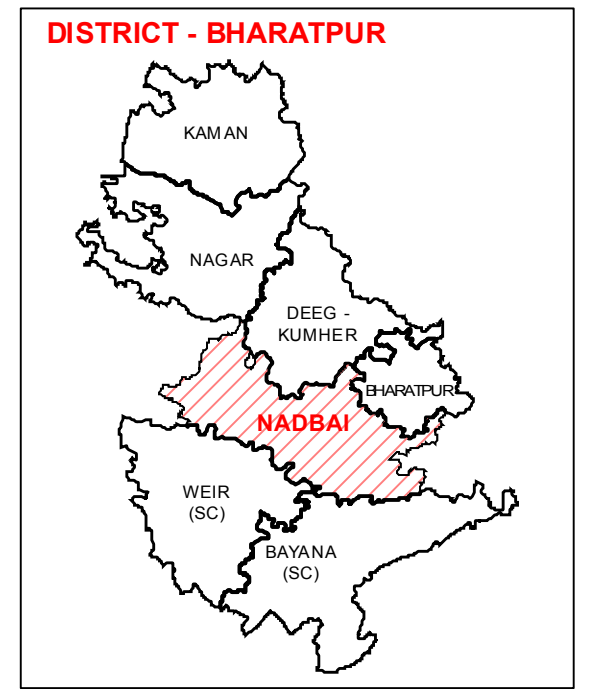

# ASSEMBLY CONSTITUENCY - NADBAI-74

## DISTRICT - BHARATPUR

**Legend**

- T Tehsil Headquarter
- R ILR Headquarter
- P Patwar Circle Headquarter
- Tehsil Name Tehsil Boundary
- ILR Circle Name ILR Circle Boundary
- Patwar Circle Boundary Patwar Circle Boundary
- Village Name Village Boundary

State Remote Sensing Application Centre  
DST, GoR, Jodhpur