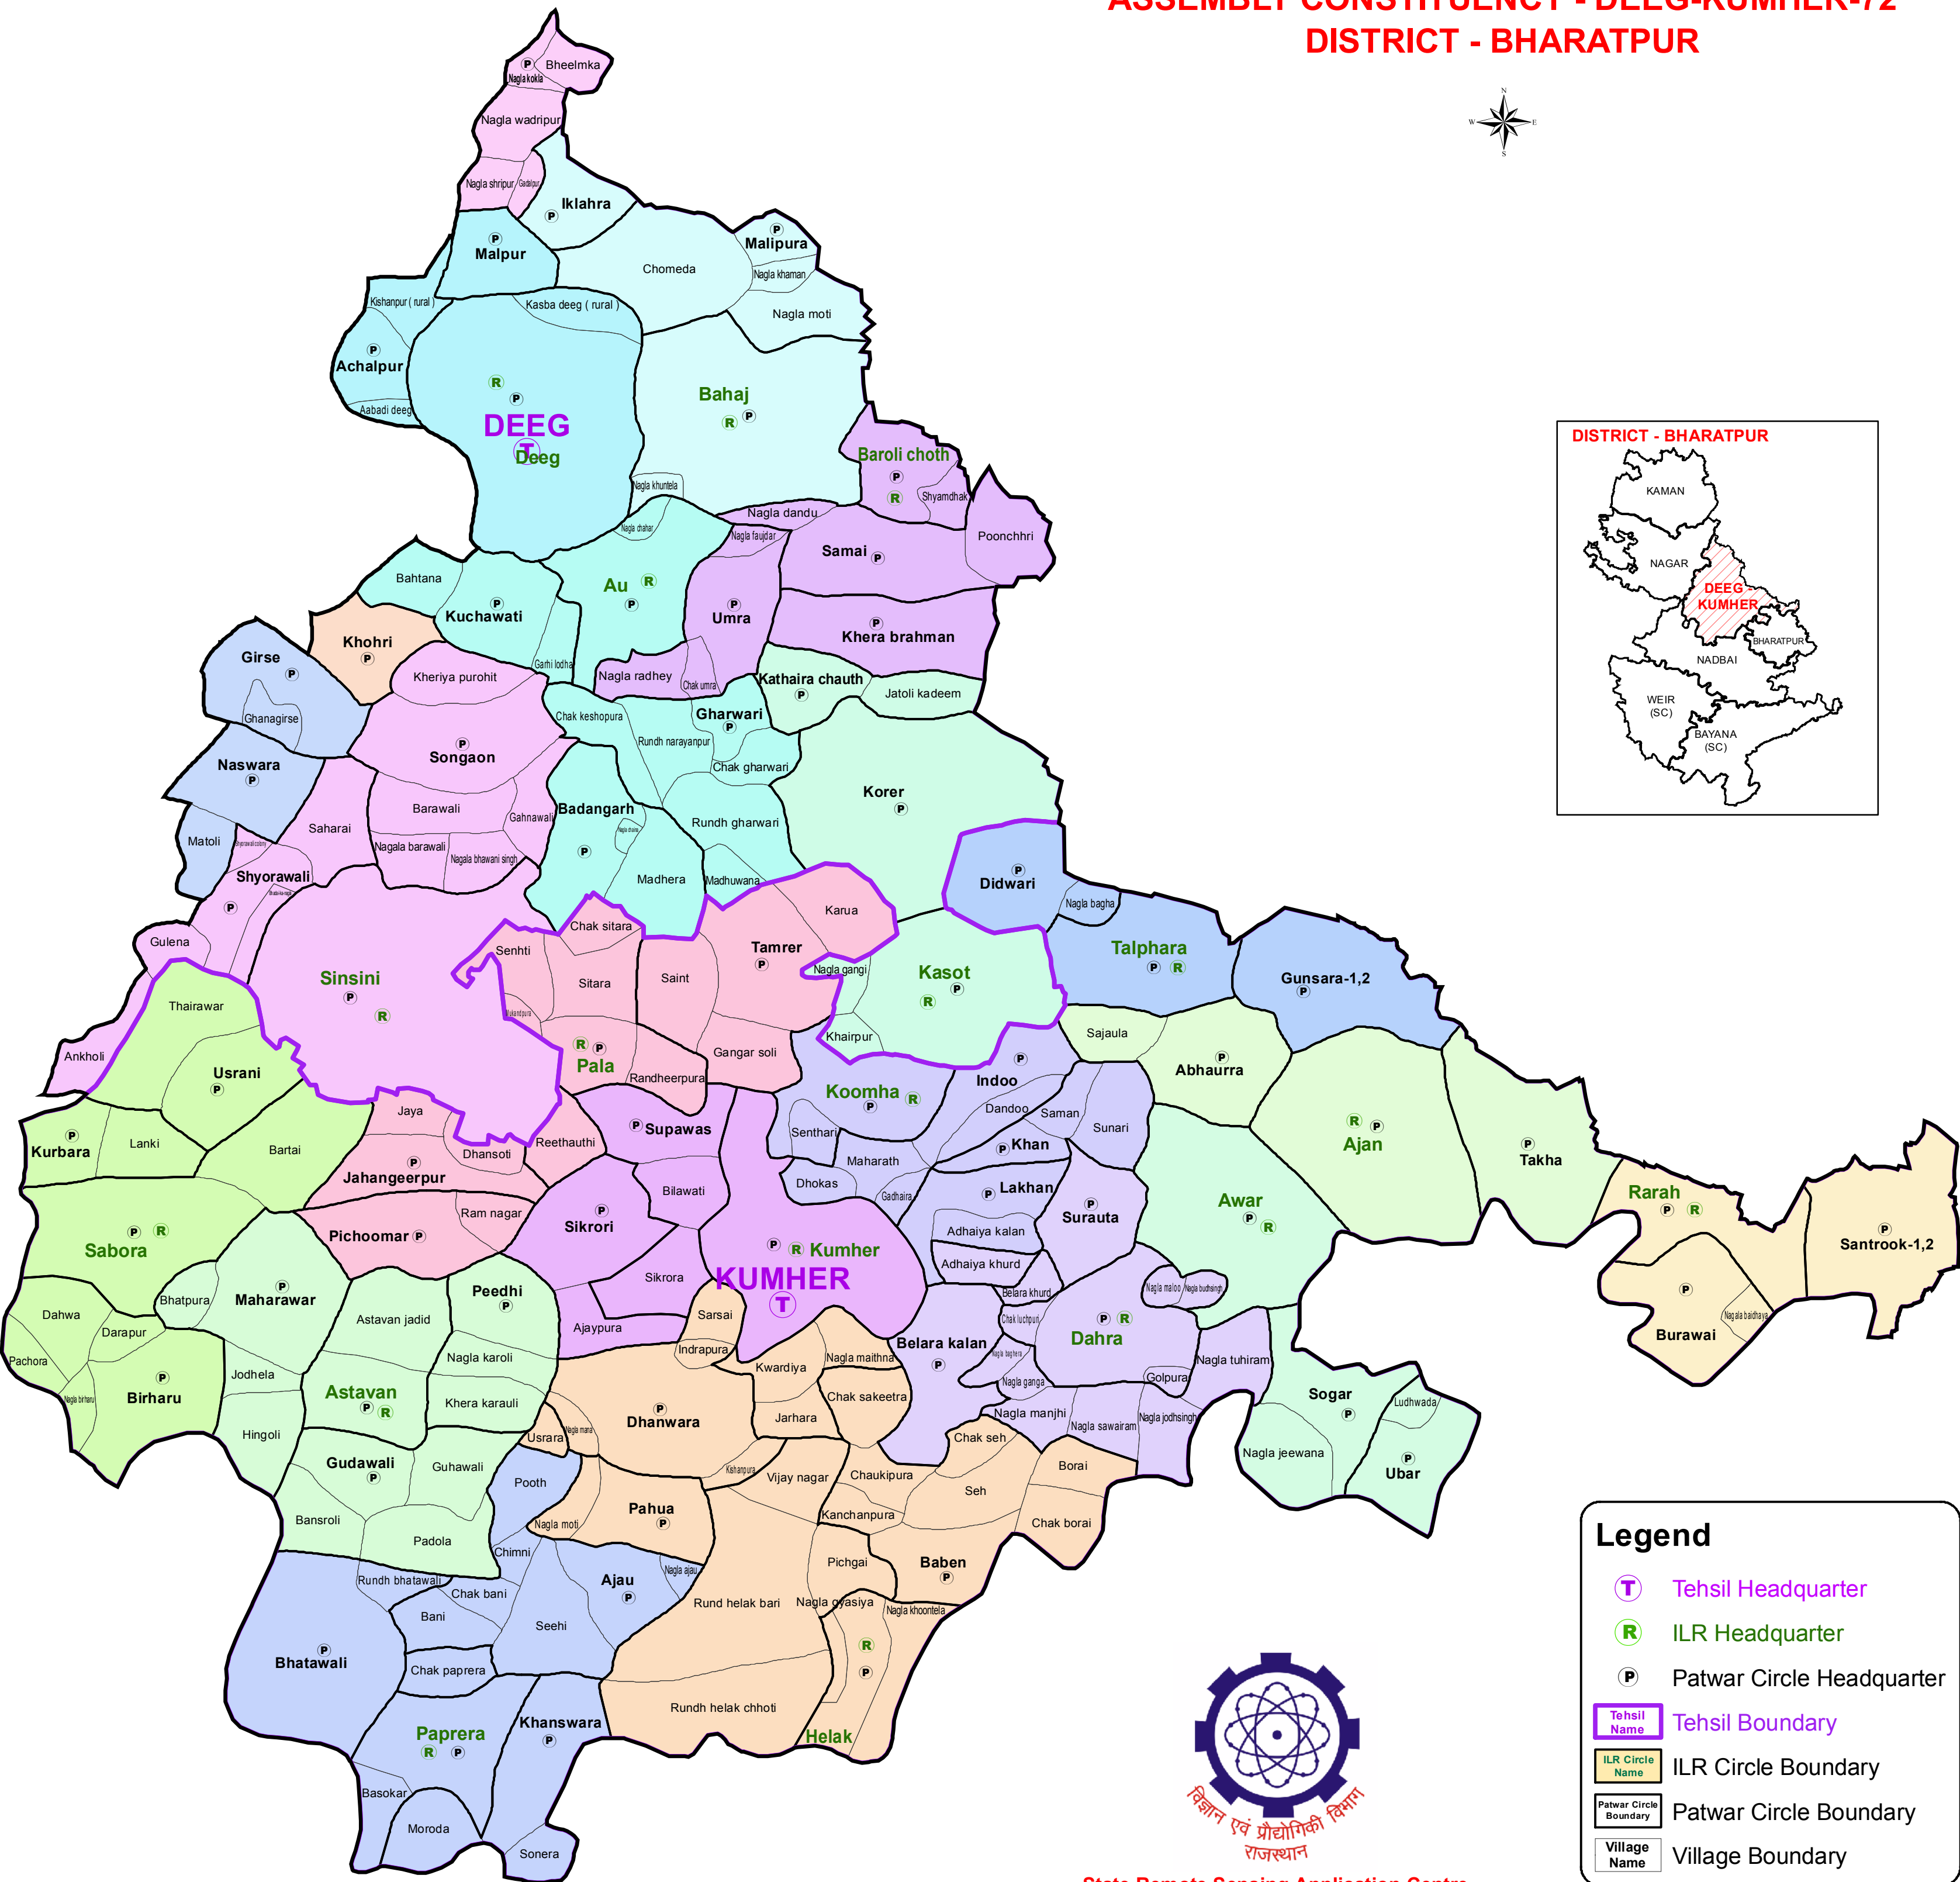

ASSEMBLY CONSTITUENCY - DEEG-KUMHER-72

DISTRICT - BHARATPUR

Legend

- T Tehsil Headquarter
- R ILR Headquarter
- P Patwar Circle Headquarter
- Tehsil Name Tehsil Boundary
- ILR Circle Name ILR Circle Boundary
- Patwar Circle Boundary Patwar Circle Boundary
- Village Name Village Boundary

State Remote Sensing Application Centre
DST, GoR, Jodhpur

Election Department, Rajasthan