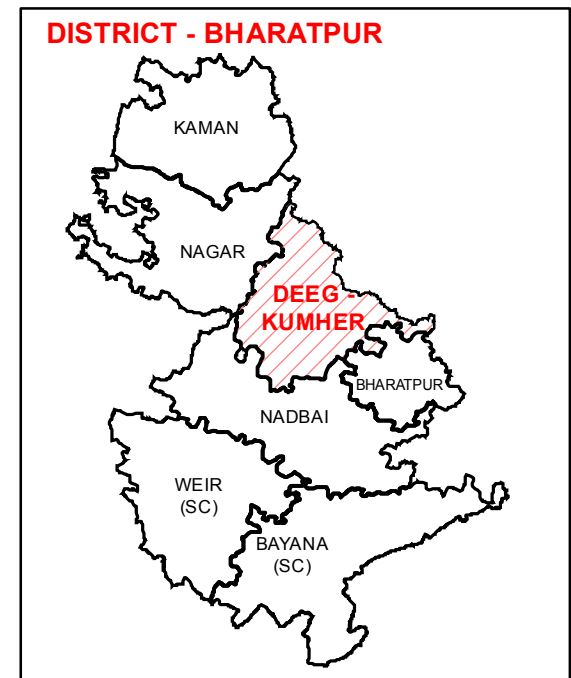

ASSEMBLY CONSTITUENCY - DEEG-KUMHER-72

DISTRICT - BHARATPUR

Legend

- T Tehsil Headquarter
- R ILR Headquarter
- P Patwar Circle Headquarter
- Tehsil Name Tehsil Boundary
- ILR Circle Name ILR Circle Boundary
- Patwar Circle Boundary Patwar Circle Boundary
- Village Name Village Boundary

State Remote Sensing Application Centre
DST, GoR, Jodhpur

Election Department, Rajasthan