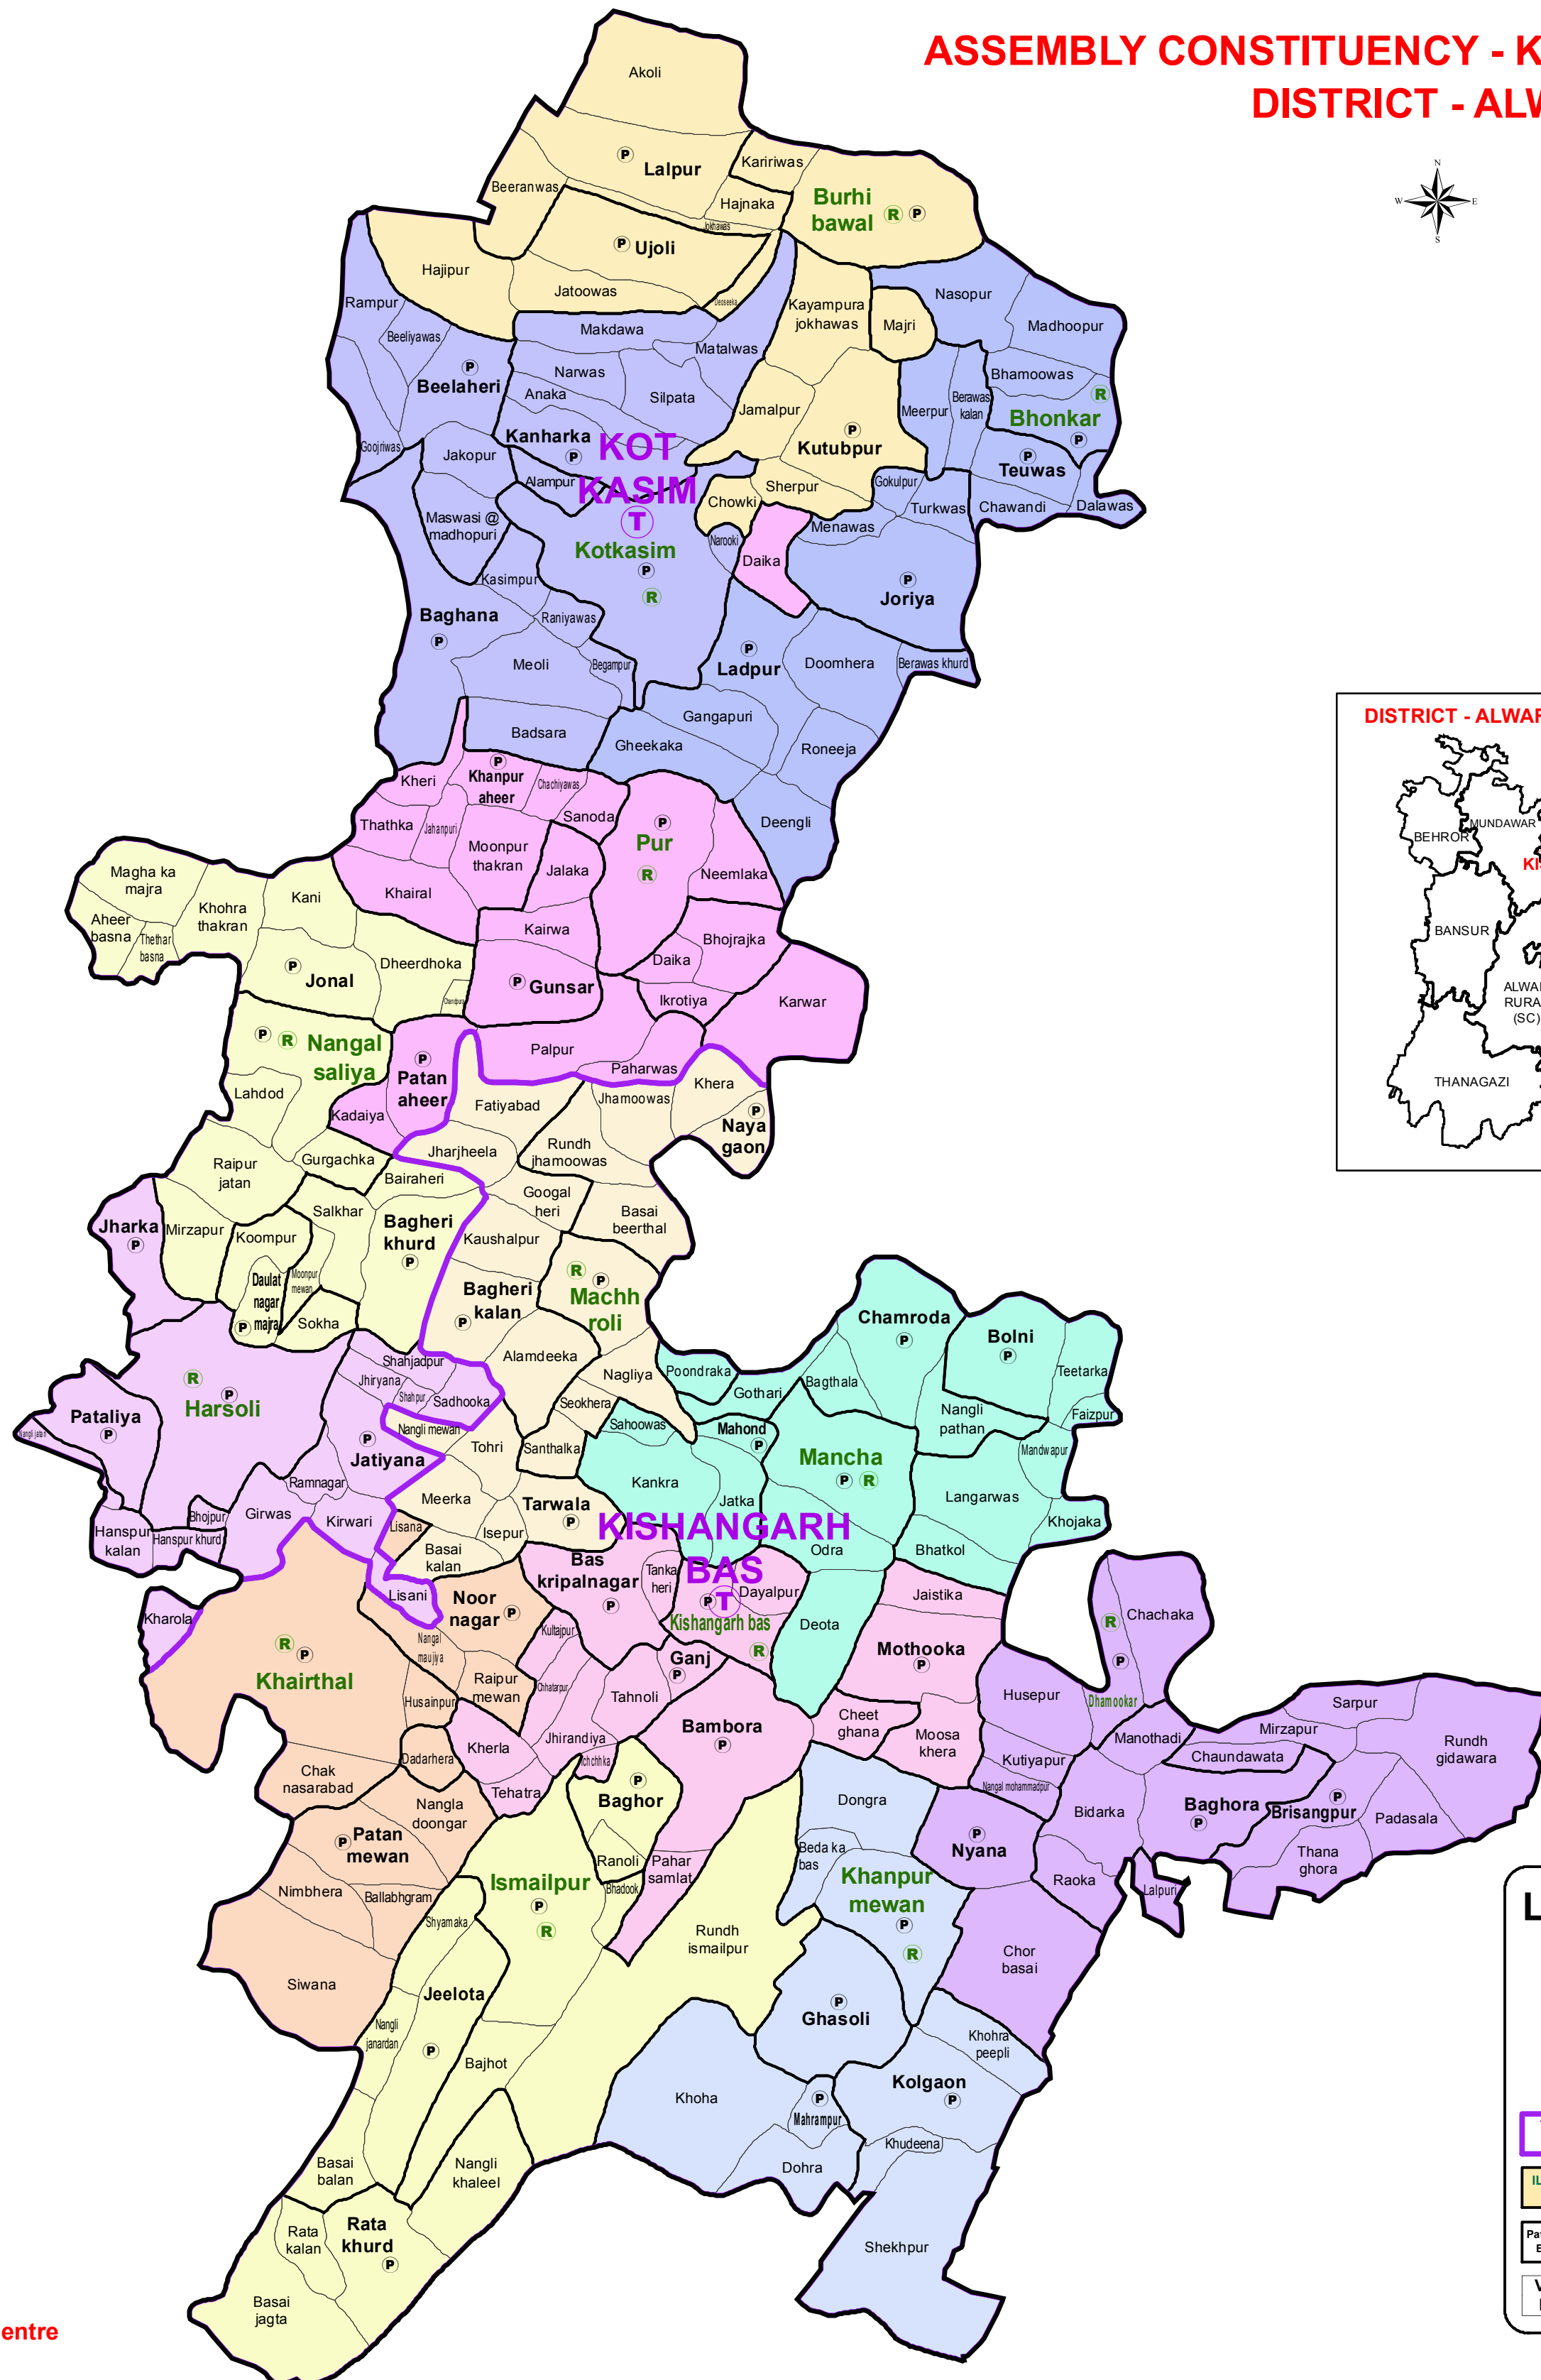

ASSEMBLY CONSTITUENCY - KISHANGARH BAS-60 DISTRICT - ALWAR

Legend

- T Tehsil Headquarter
- R ILR Headquarter
- P Patwar Circle Headquarter
- Tehsil Name Tehsil Boundary
- ILR Circle Name ILR Circle Boundary
- Patwar Circle Boundary Patwar Circle Boundary
- Village Name Village Boundary