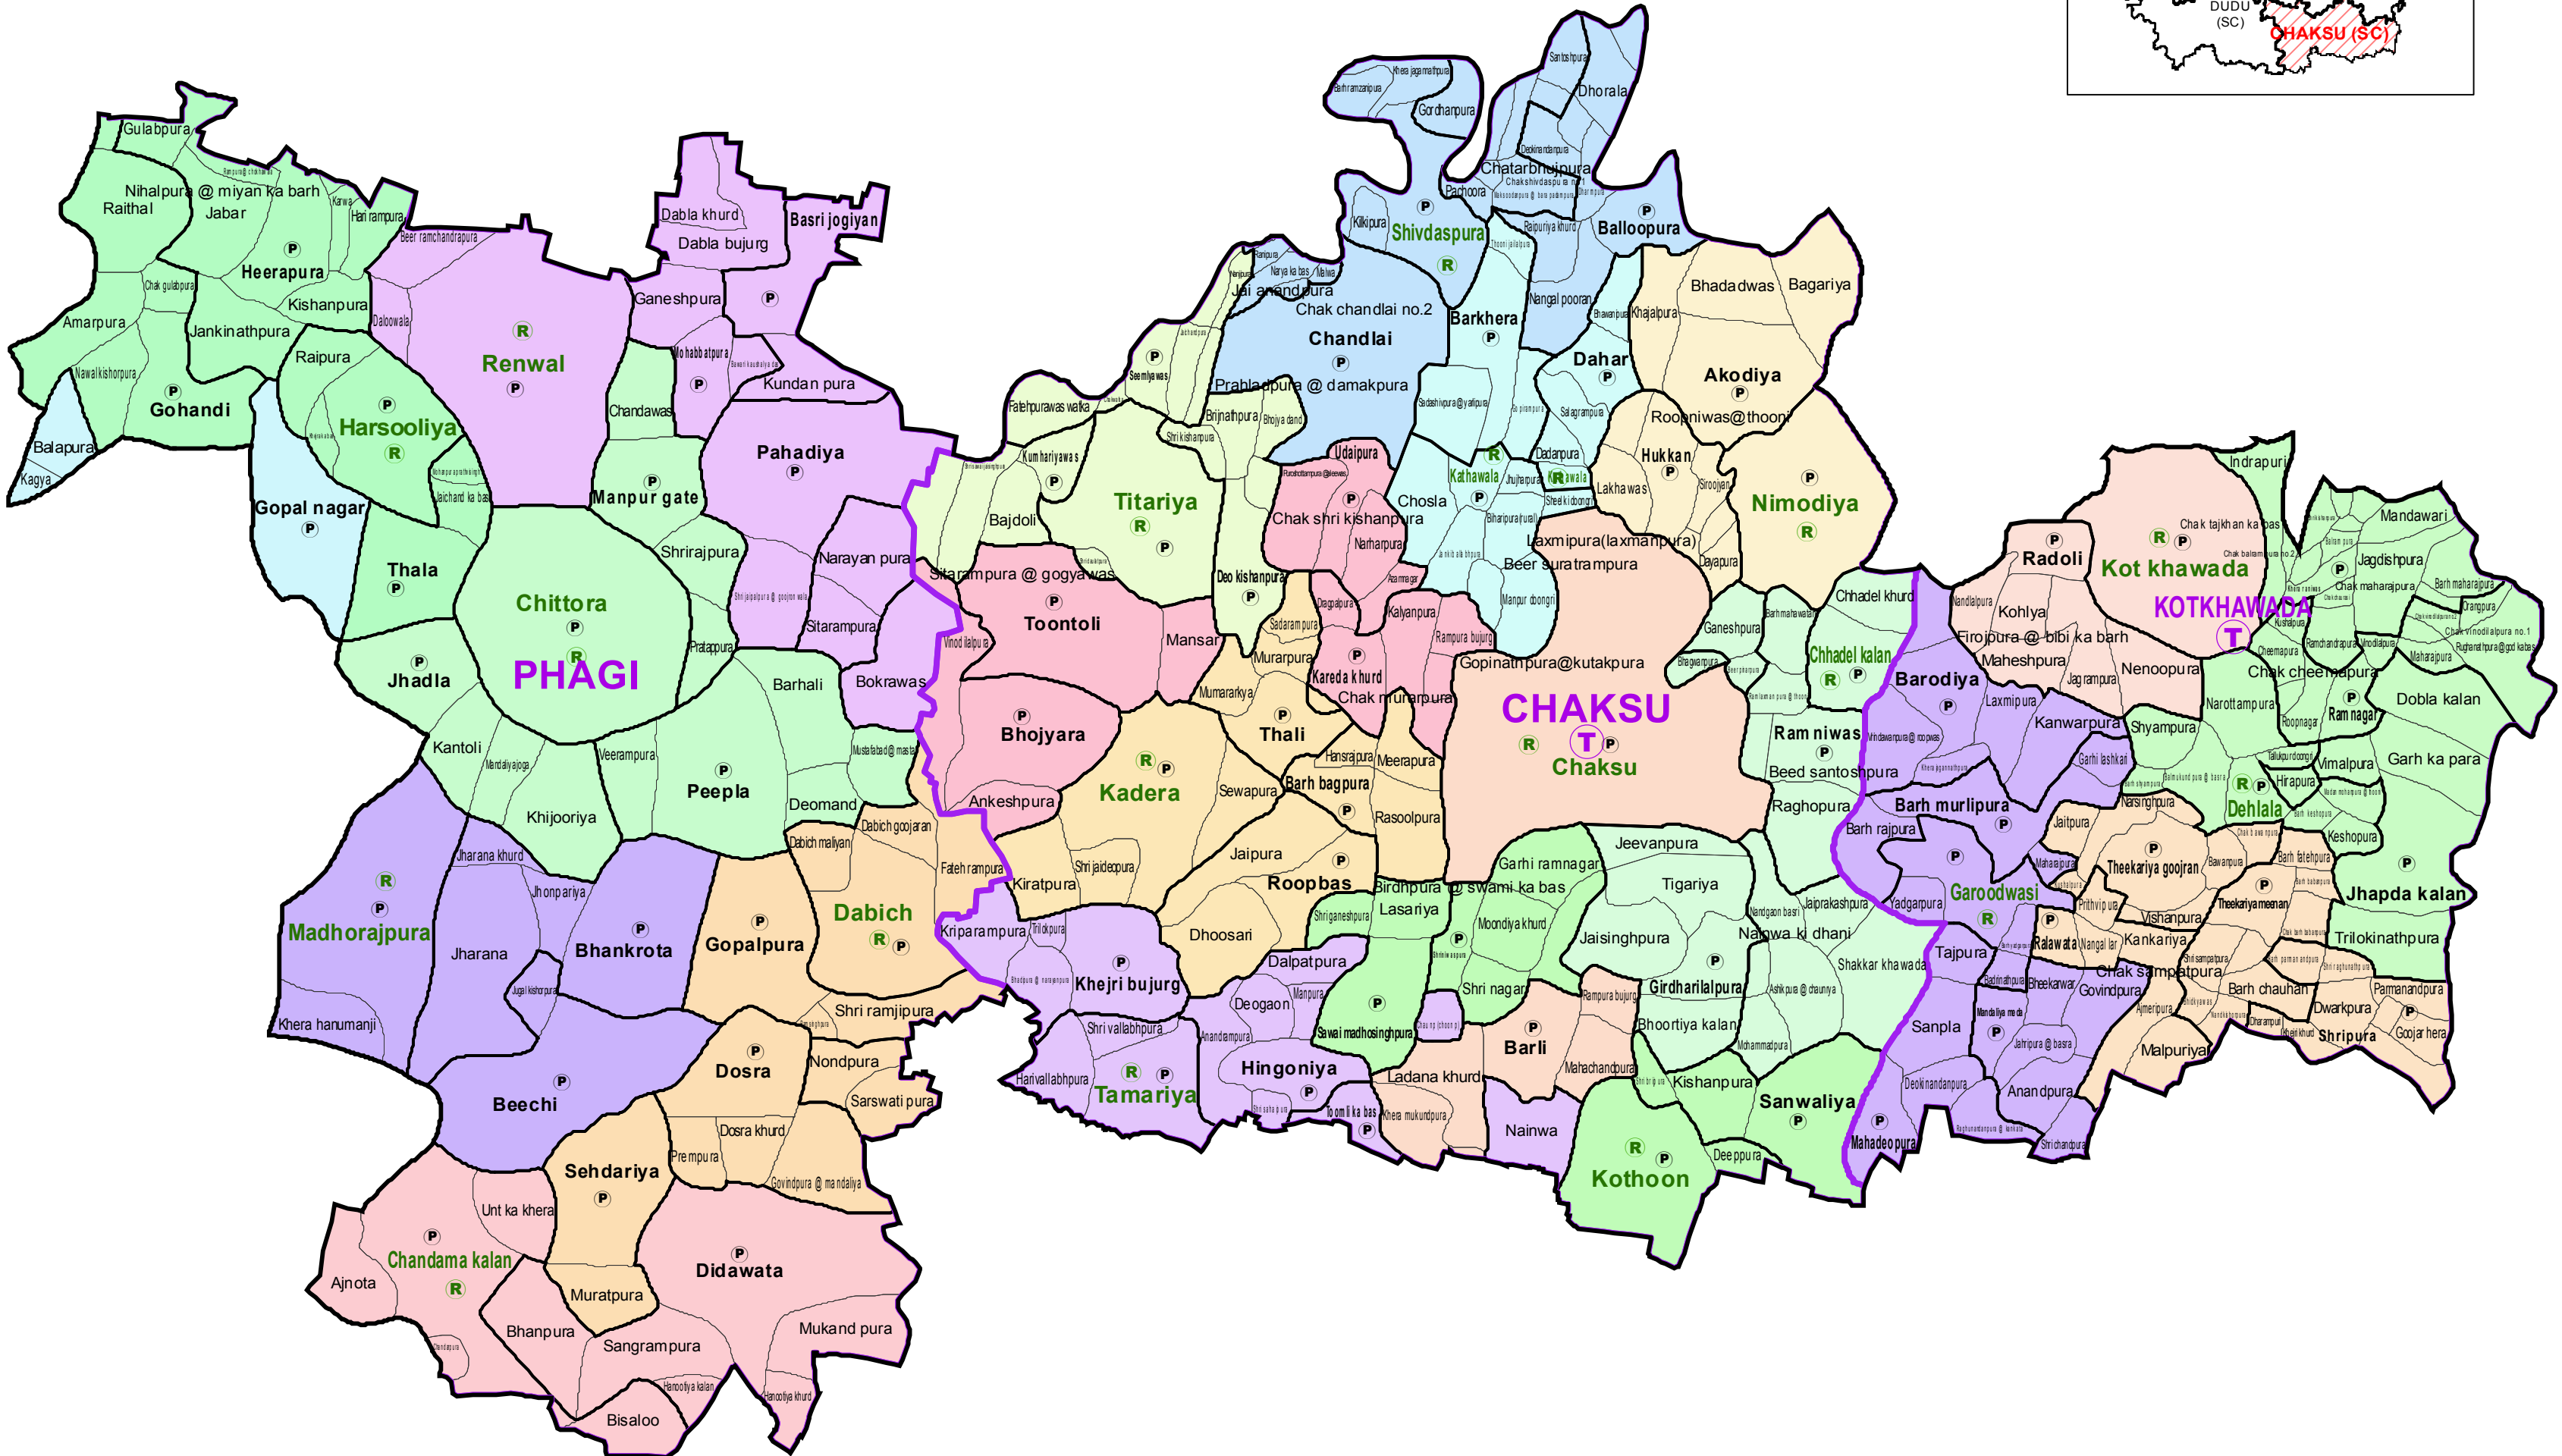

ASSEMBLY CONSTITUENCY - CHAKSU (SC)-58 DISTRICT - JAIPUR

Legend

- T Tehsil Headquarter
- R ILR Headquarter
- P Patwar Circle Headquarter
- Tehsil Name Tehsil Boundary
- ILR Circle Name ILR Circle Boundary
- Patwar Circle Name Patwar Circle Boundary
- Village Name Village Boundary