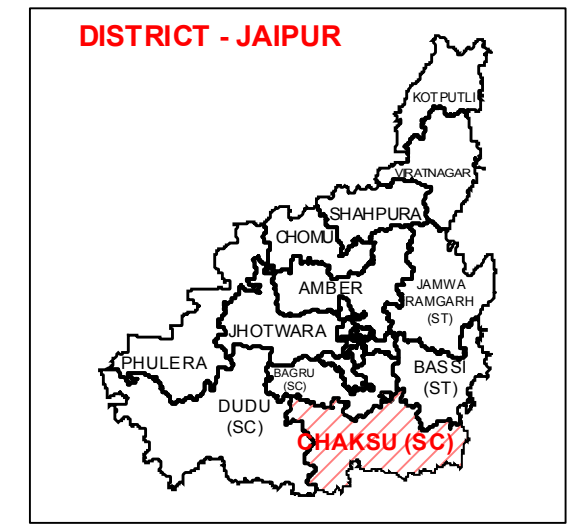

ASSEMBLY CONSTITUENCY - CHAKSU (SC)-58 DISTRICT - JAIPUR

Legend

- T Tehsil Headquarter
- R ILR Headquarter
- P Patwar Circle Headquarter
- Tehsil Name Tehsil Boundary
- ILR Circle Name ILR Circle Boundary
- Patwar Circle Name Patwar Circle Boundary
- Village Name Village Boundary