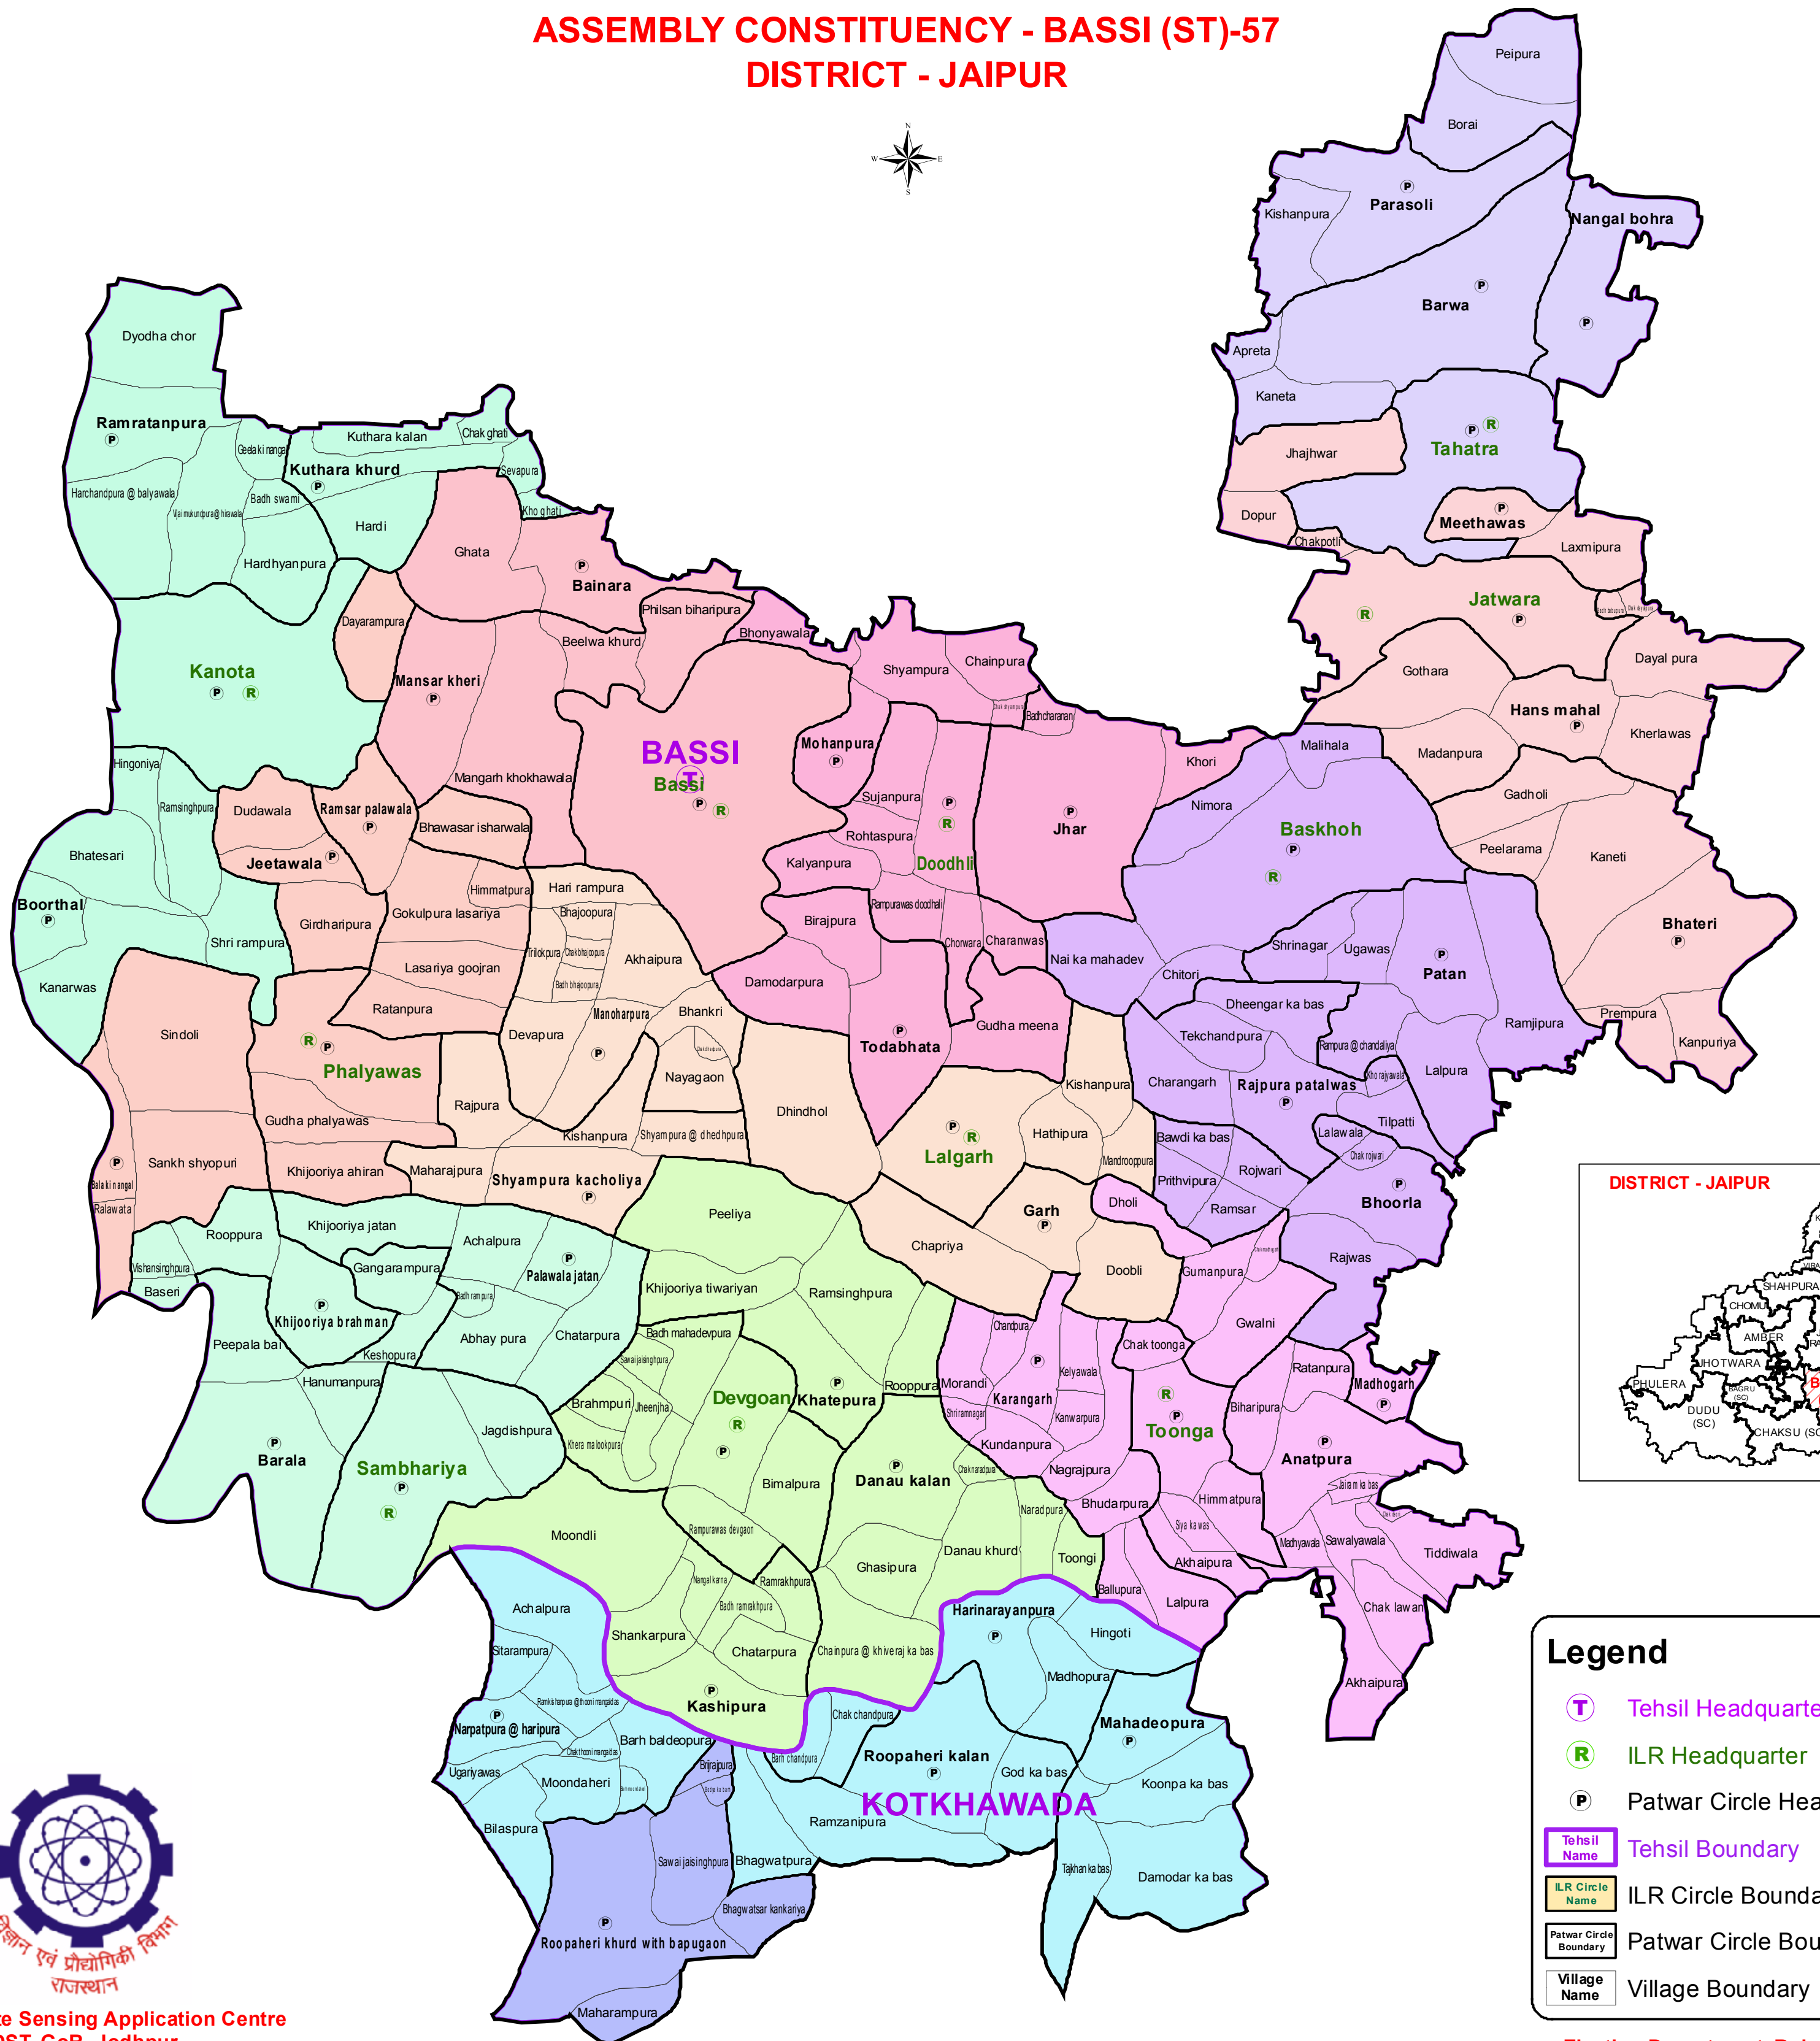

# ASSEMBLY CONSTITUENCY - BASSI (ST)-57 DISTRICT - JAIPUR

## Legend

- Ⓣ Tehsil Headquarter
- Ⓡ ILR Headquarter
- P Patwar Circle Headquarter
- Tehsil Boundary
- ILR Circle Boundary
- Patwar Circle Boundary
- Village Boundary