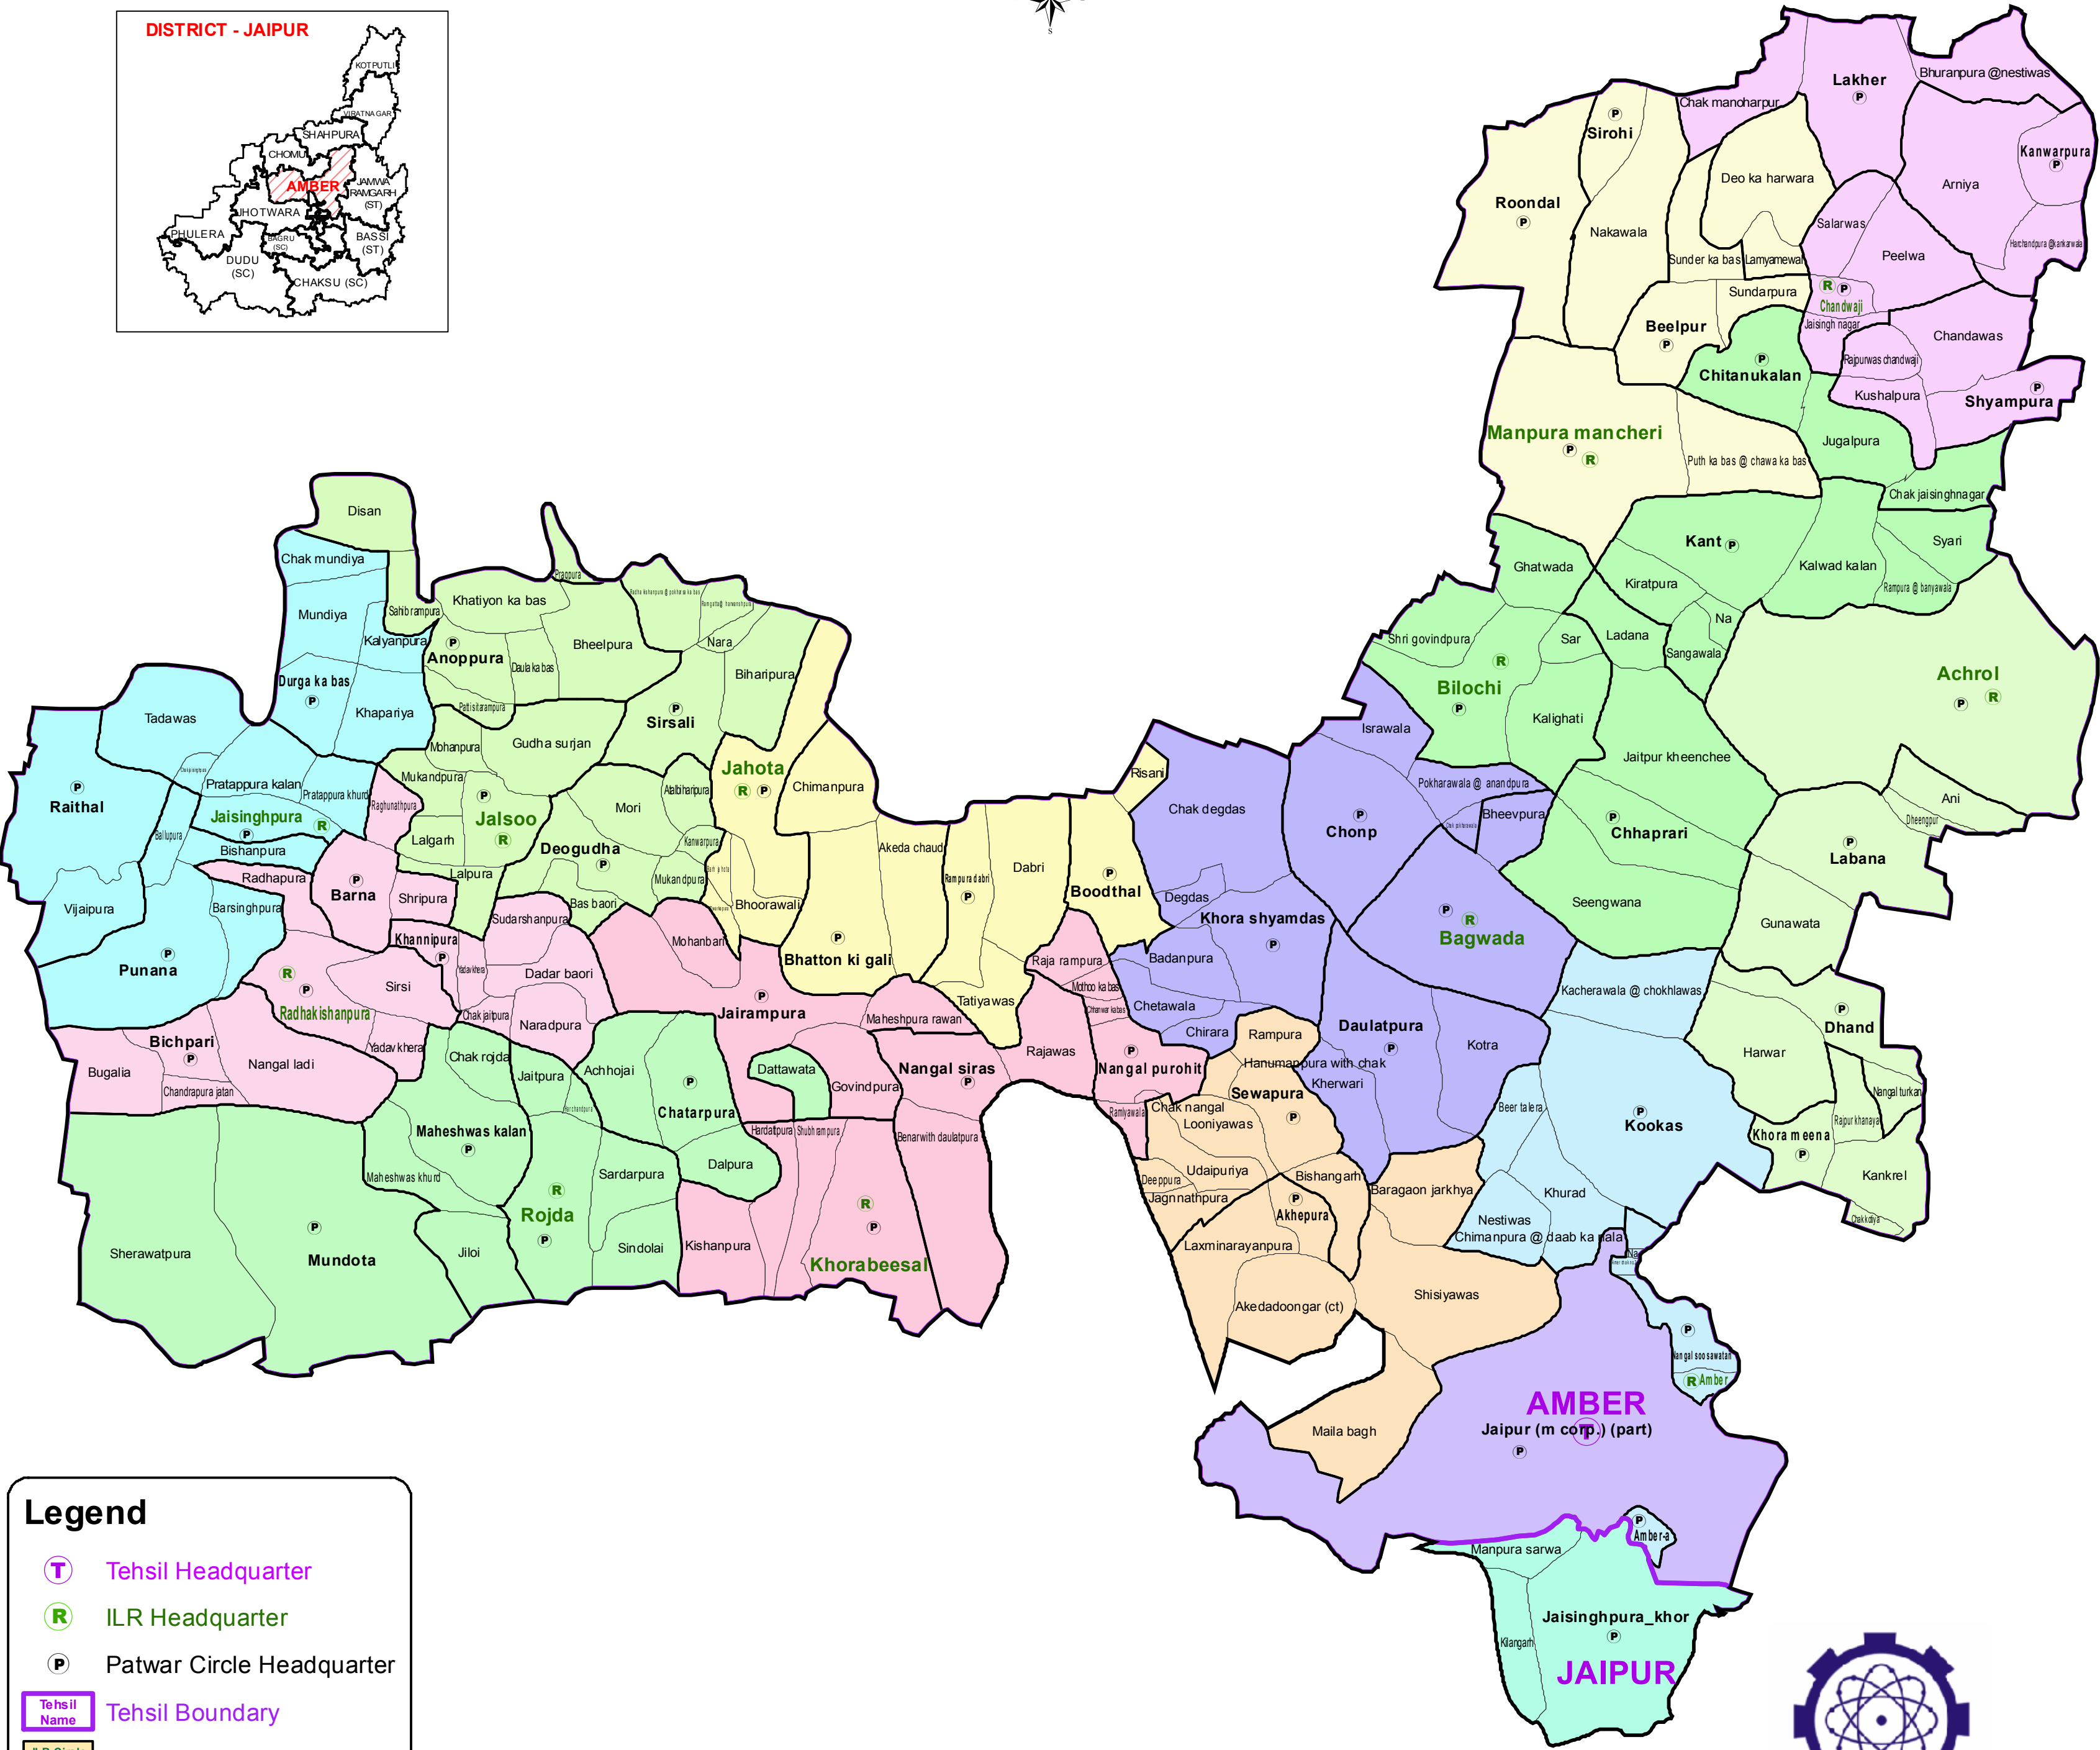

ASSEMBLY CONSTITUENCY - AMBER-47 DISTRICT - JAIPUR

Legend

- Ⓣ Tehsil Headquarter
- Ⓜ ILR Headquarter
- Ⓟ Patwar Circle Headquarter
- Tehsil Name Tehsil Boundary
- ILR Circle Name ILR Circle Boundary
- Patwar Circle Boundary Patwar Circle Boundary
- Village Name Village Boundary

**MAP SHOWING WARD BOUNDARIES &
ASSEMBLY CONSTITUENCY - AMER (ANSIK) - (47), JAIPUR**

Legend

-  POLICE STATION
-  POLICE CHOWKI
-  IMPORTANT LOCATIONS
-  RAILWAY LINE
-  ROADS
-  RIVER / WATER BODIES
-  WARD BOUNDARY