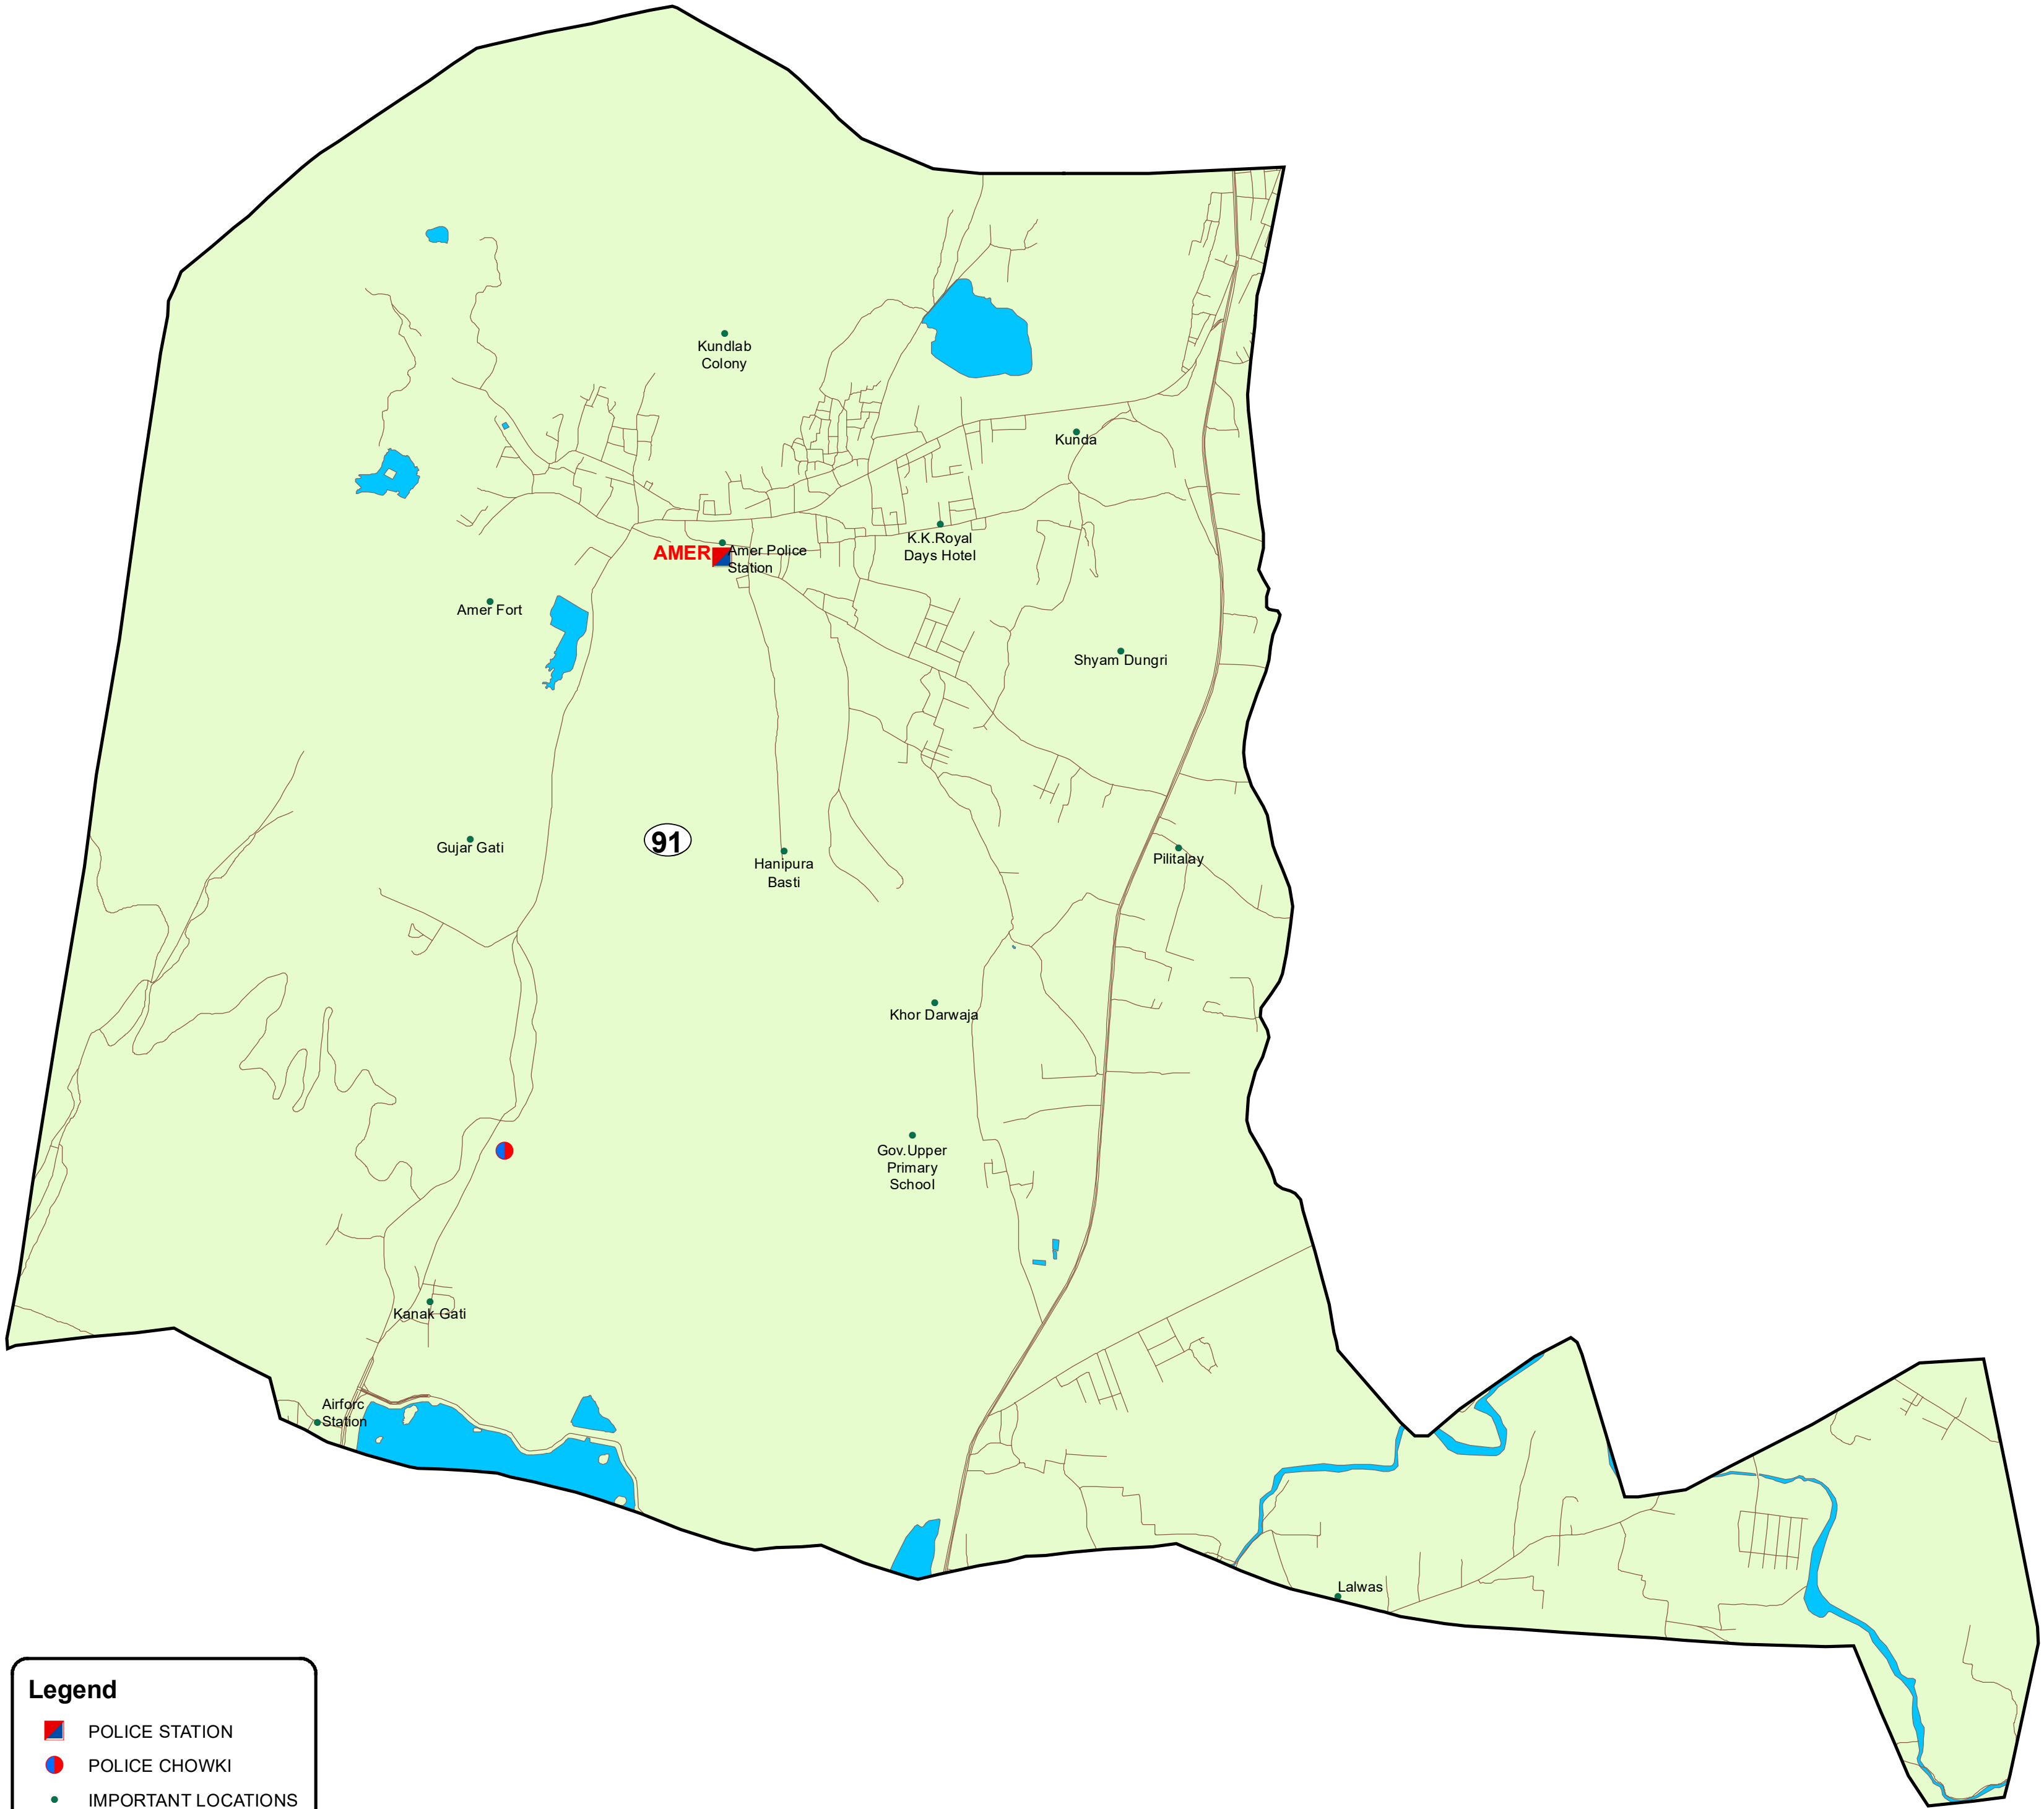

ASSEMBLY CONSTITUENCY - AMBER-47 DISTRICT - JAIPUR

Legend

- Ⓣ Tehsil Headquarter
- Ⓜ ILR Headquarter
- Ⓟ Patwar Circle Headquarter
- Tehsil Name Tehsil Boundary
- ILR Circle Name ILR Circle Boundary
- Patwar Circle Boundary Patwar Circle Boundary
- Village Name Village Boundary

**MAP SHOWING WARD BOUNDARIES &
ASSEMBLY CONSTITUENCY - AMER (ANSIK) - (47), JAIPUR**

Legend

-  POLICE STATION
-  POLICE CHOWKI
-  IMPORTANT LOCATIONS
-  RAILWAY LINE
-  ROADS
-  RIVER / WATER BODIES
-  WARD BOUNDARY