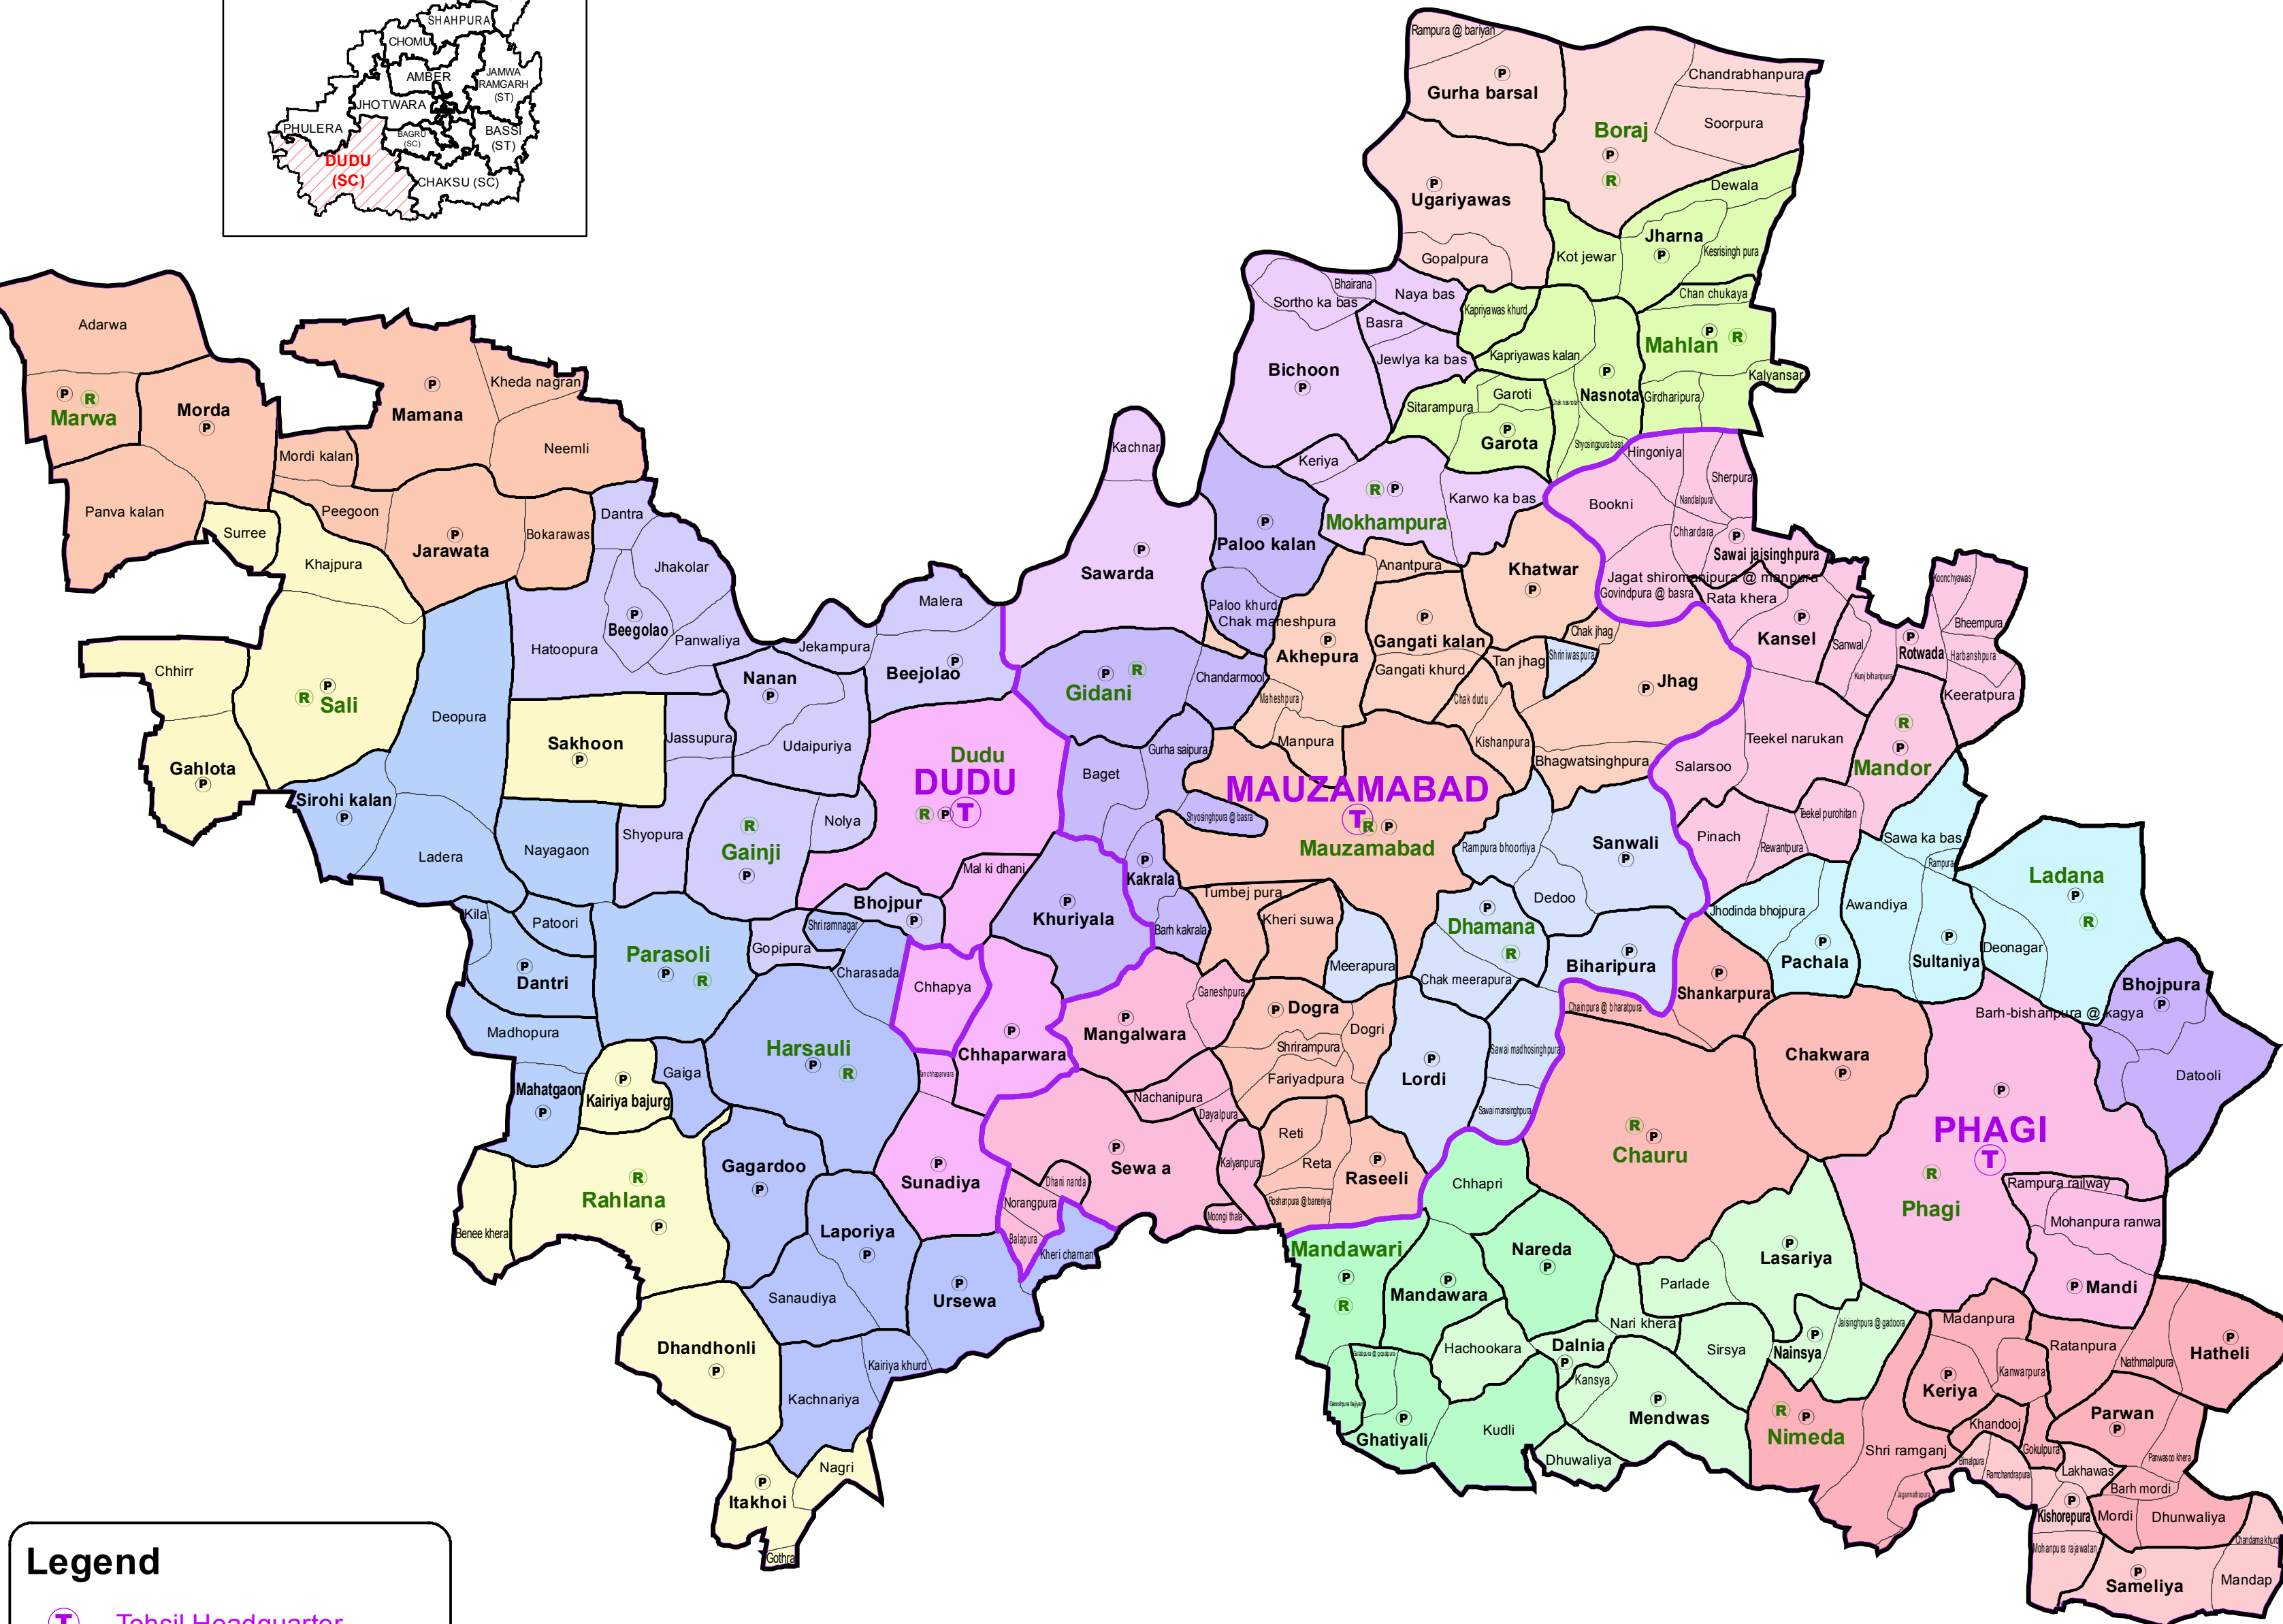

ASSEMBLY CONSTITUENCY - DUDU (SC)-45 DISTRICT - JAIPUR

Legend

- Ⓣ Tehsil Headquarter
- Ⓜ ILR Headquarter
- Ⓟ Patwar Circle Headquarter
- Tehsil Name Tehsil Boundary
- ILR Circle Name ILR Circle Boundary
- Patwar Circle Patwar Circle Boundary
- Village Name Village Boundary