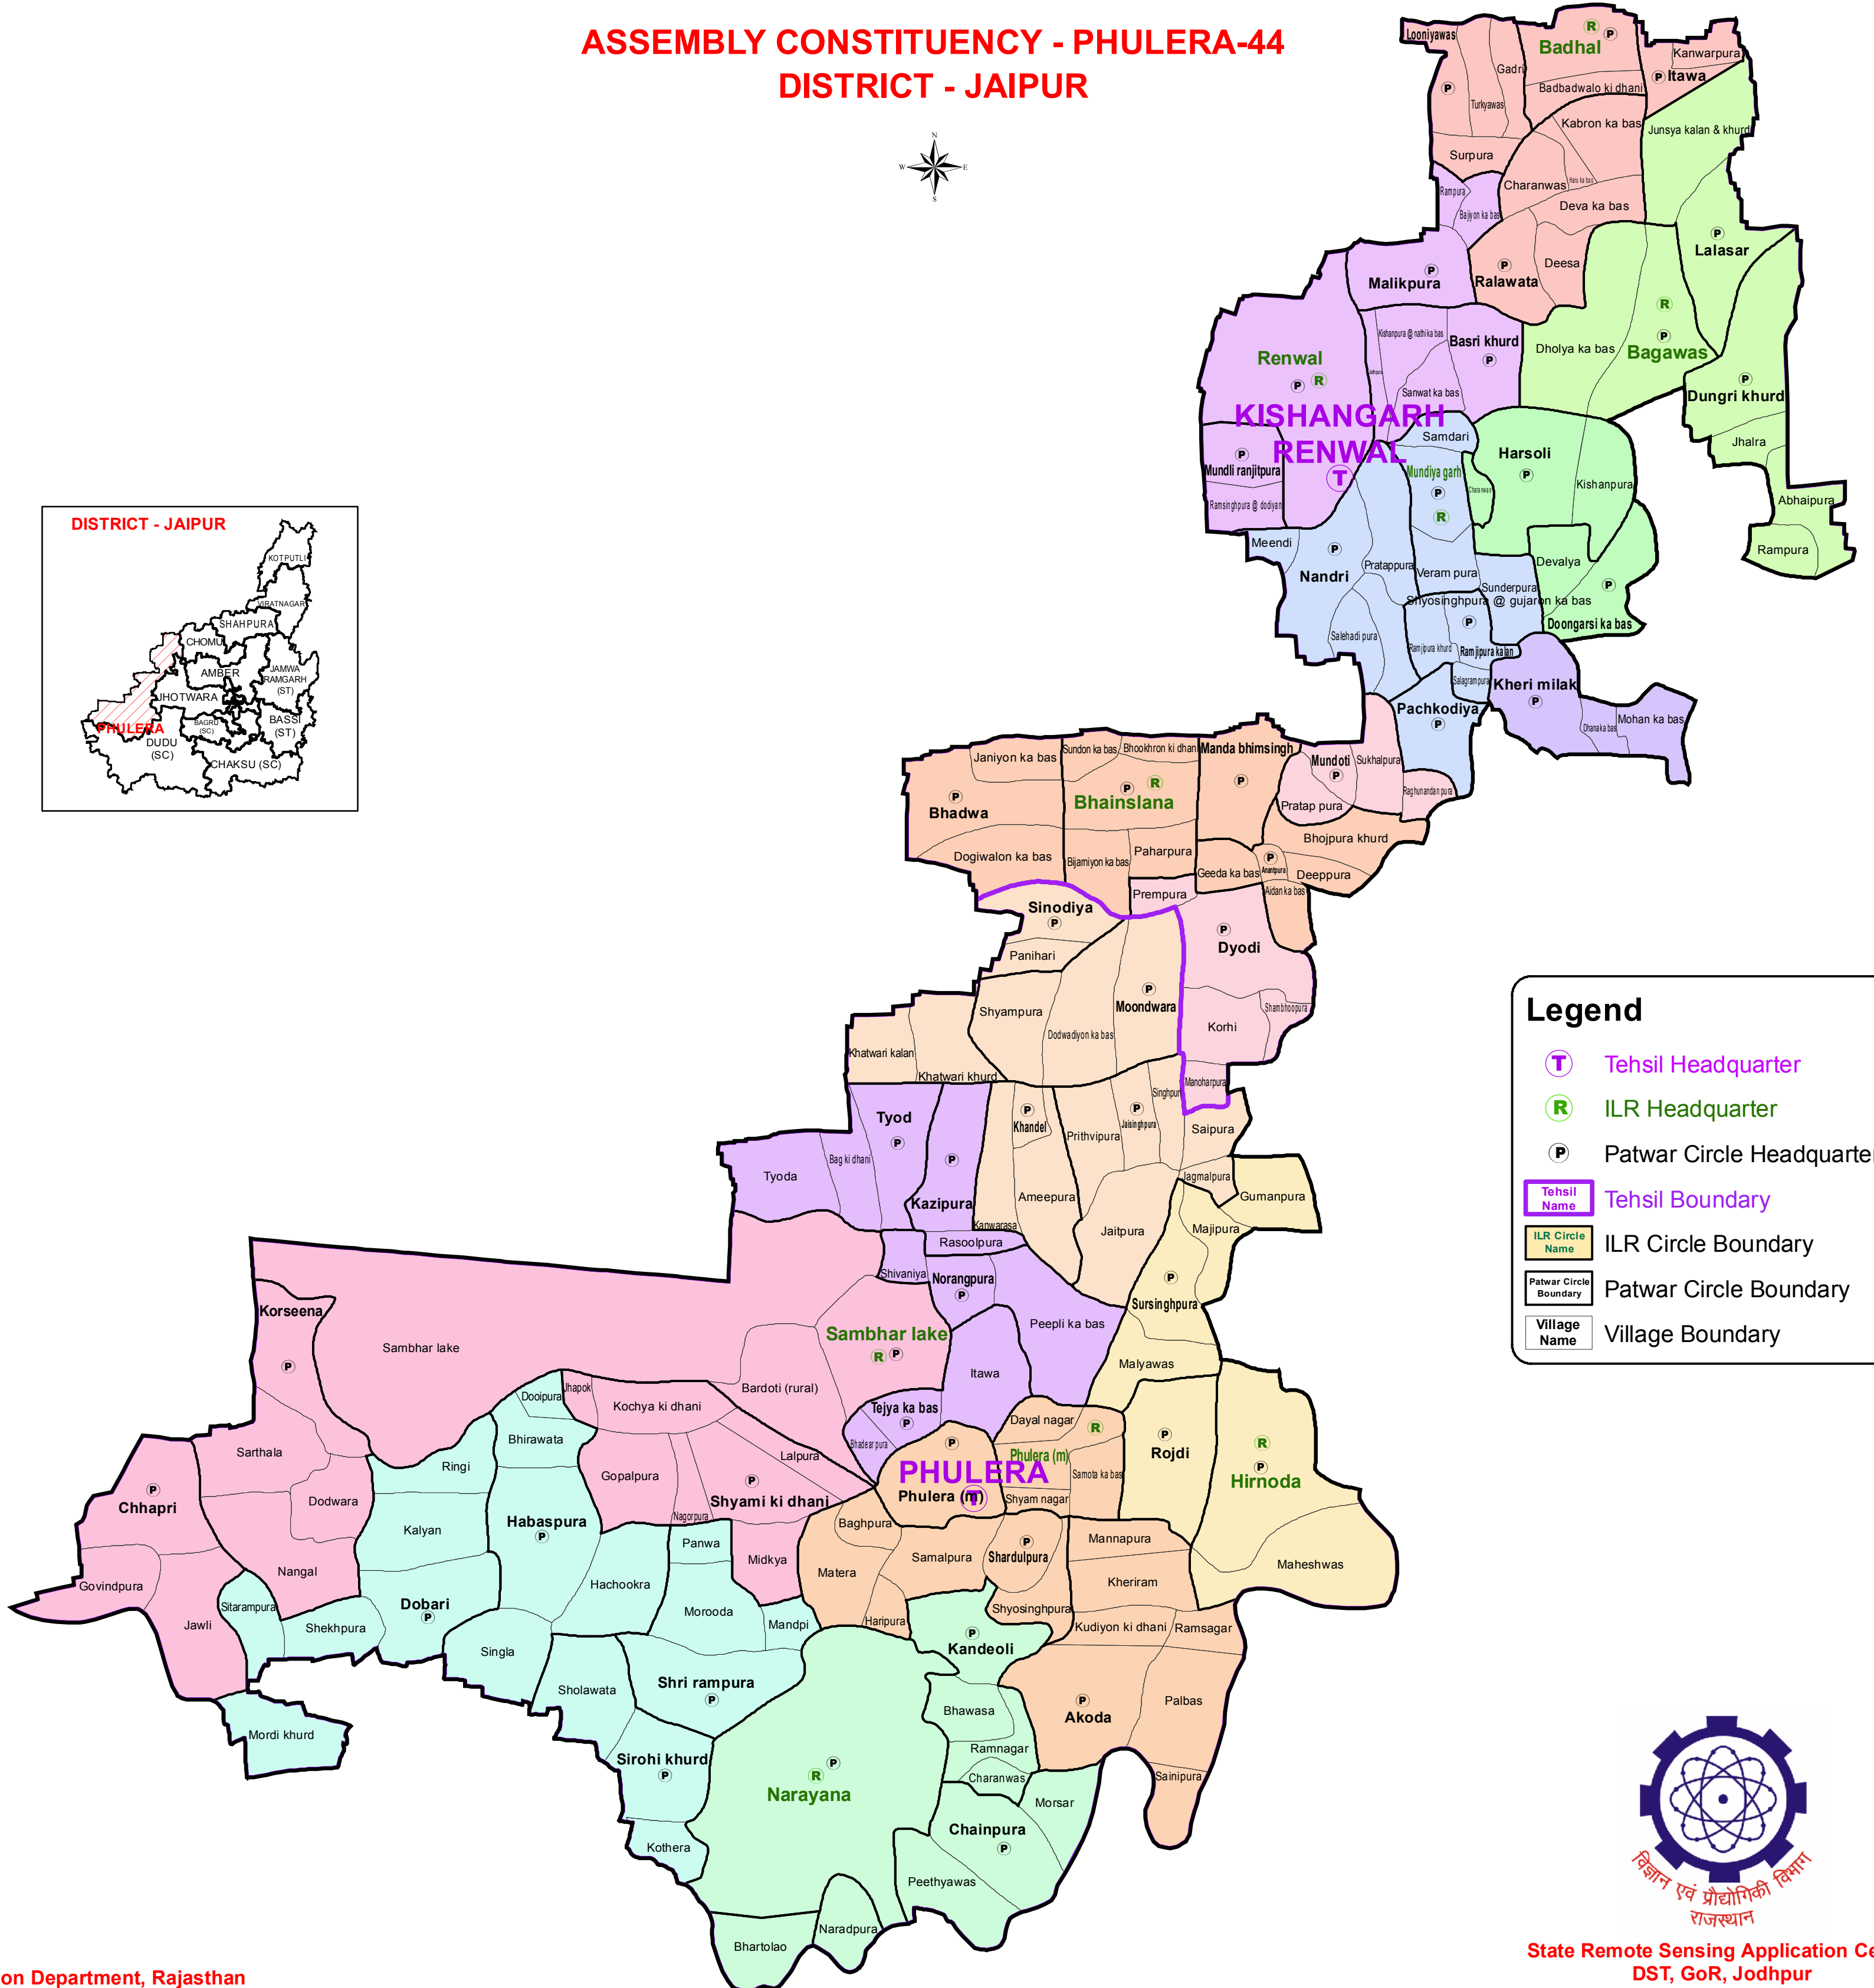

# ASSEMBLY CONSTITUENCY - PHULERA-44 DISTRICT - JAIPUR

### Legend

- Ⓣ Tehsil Headquarter
- Ⓜ ILR Headquarter
- P Patwar Circle Headquarter
- Tehsil Boundary
- ILR Circle Boundary
- Patwar Circle Boundary
- Village Boundary