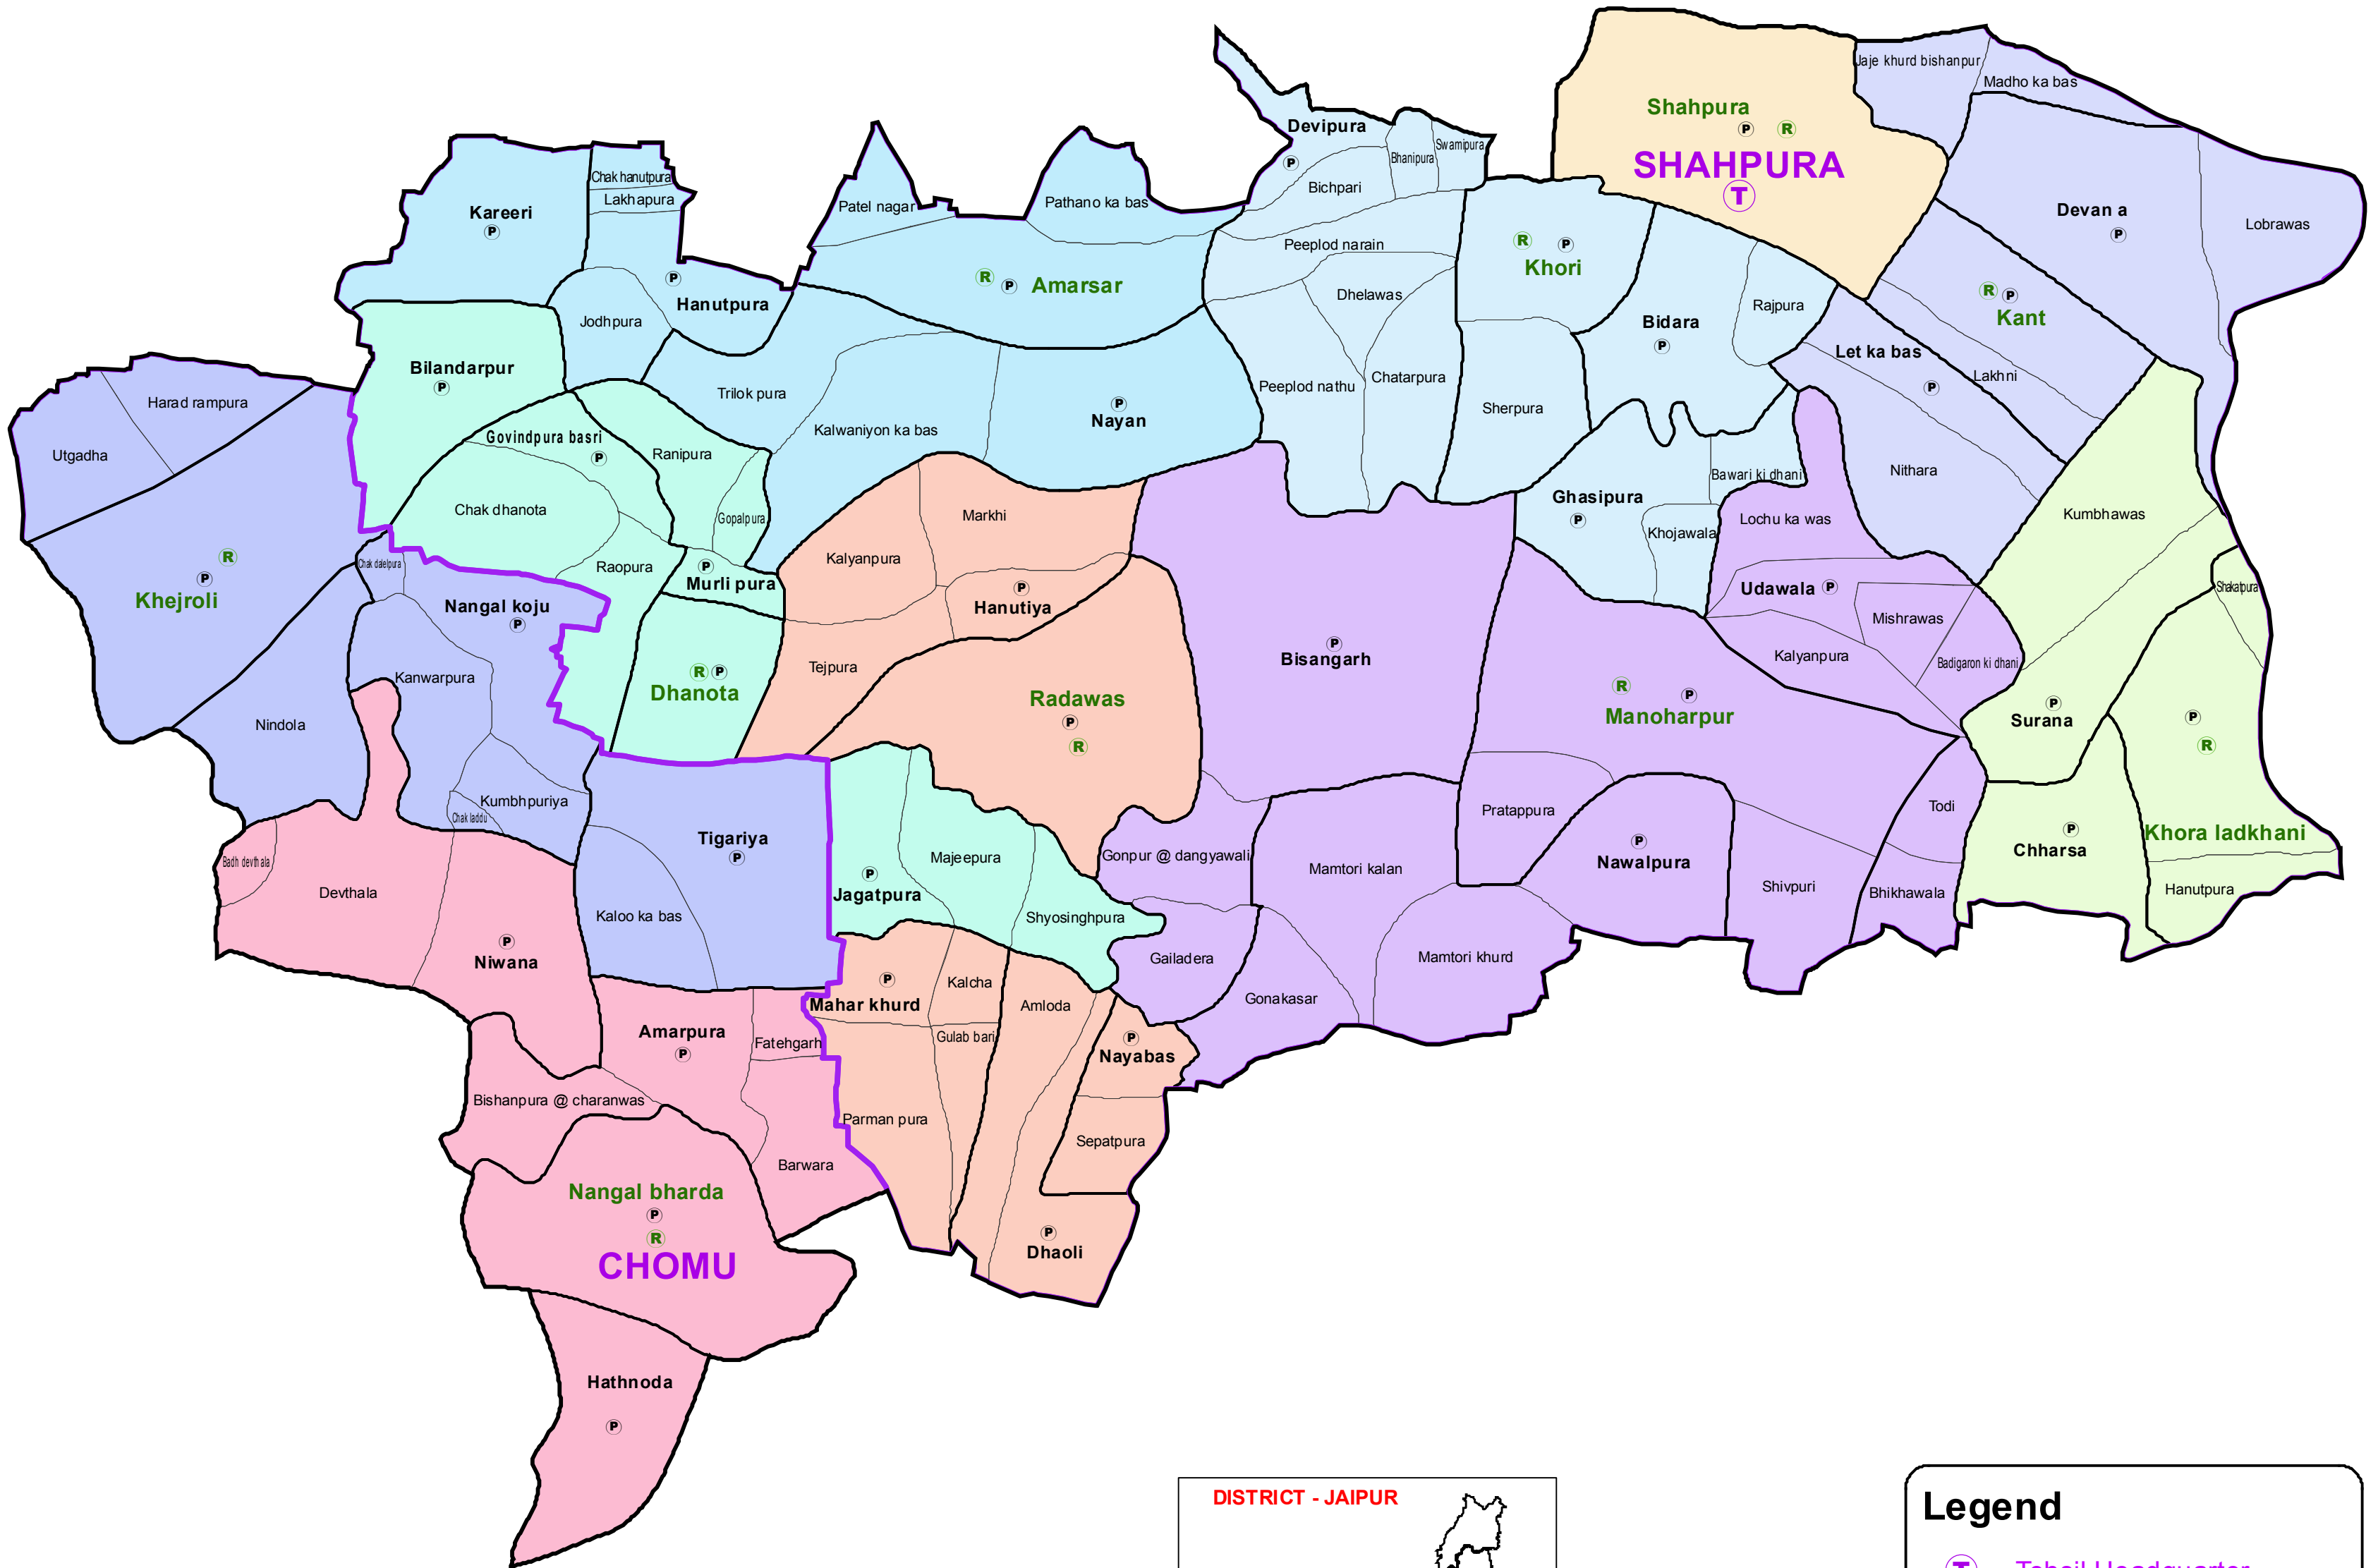

# ASSEMBLY CONSTITUENCY - SHAHPURA-42 DISTRICT - JAIPUR

### Legend

- T Tehsil Headquarter
- R ILR Headquarter
- P Patwar Circle Headquarter
- Tehsil Name Tehsil Boundary
- ILR Circle Name ILR Circle Boundary
- Patwar Circle Name Patwar Circle Boundary
- Village Name Village Boundary