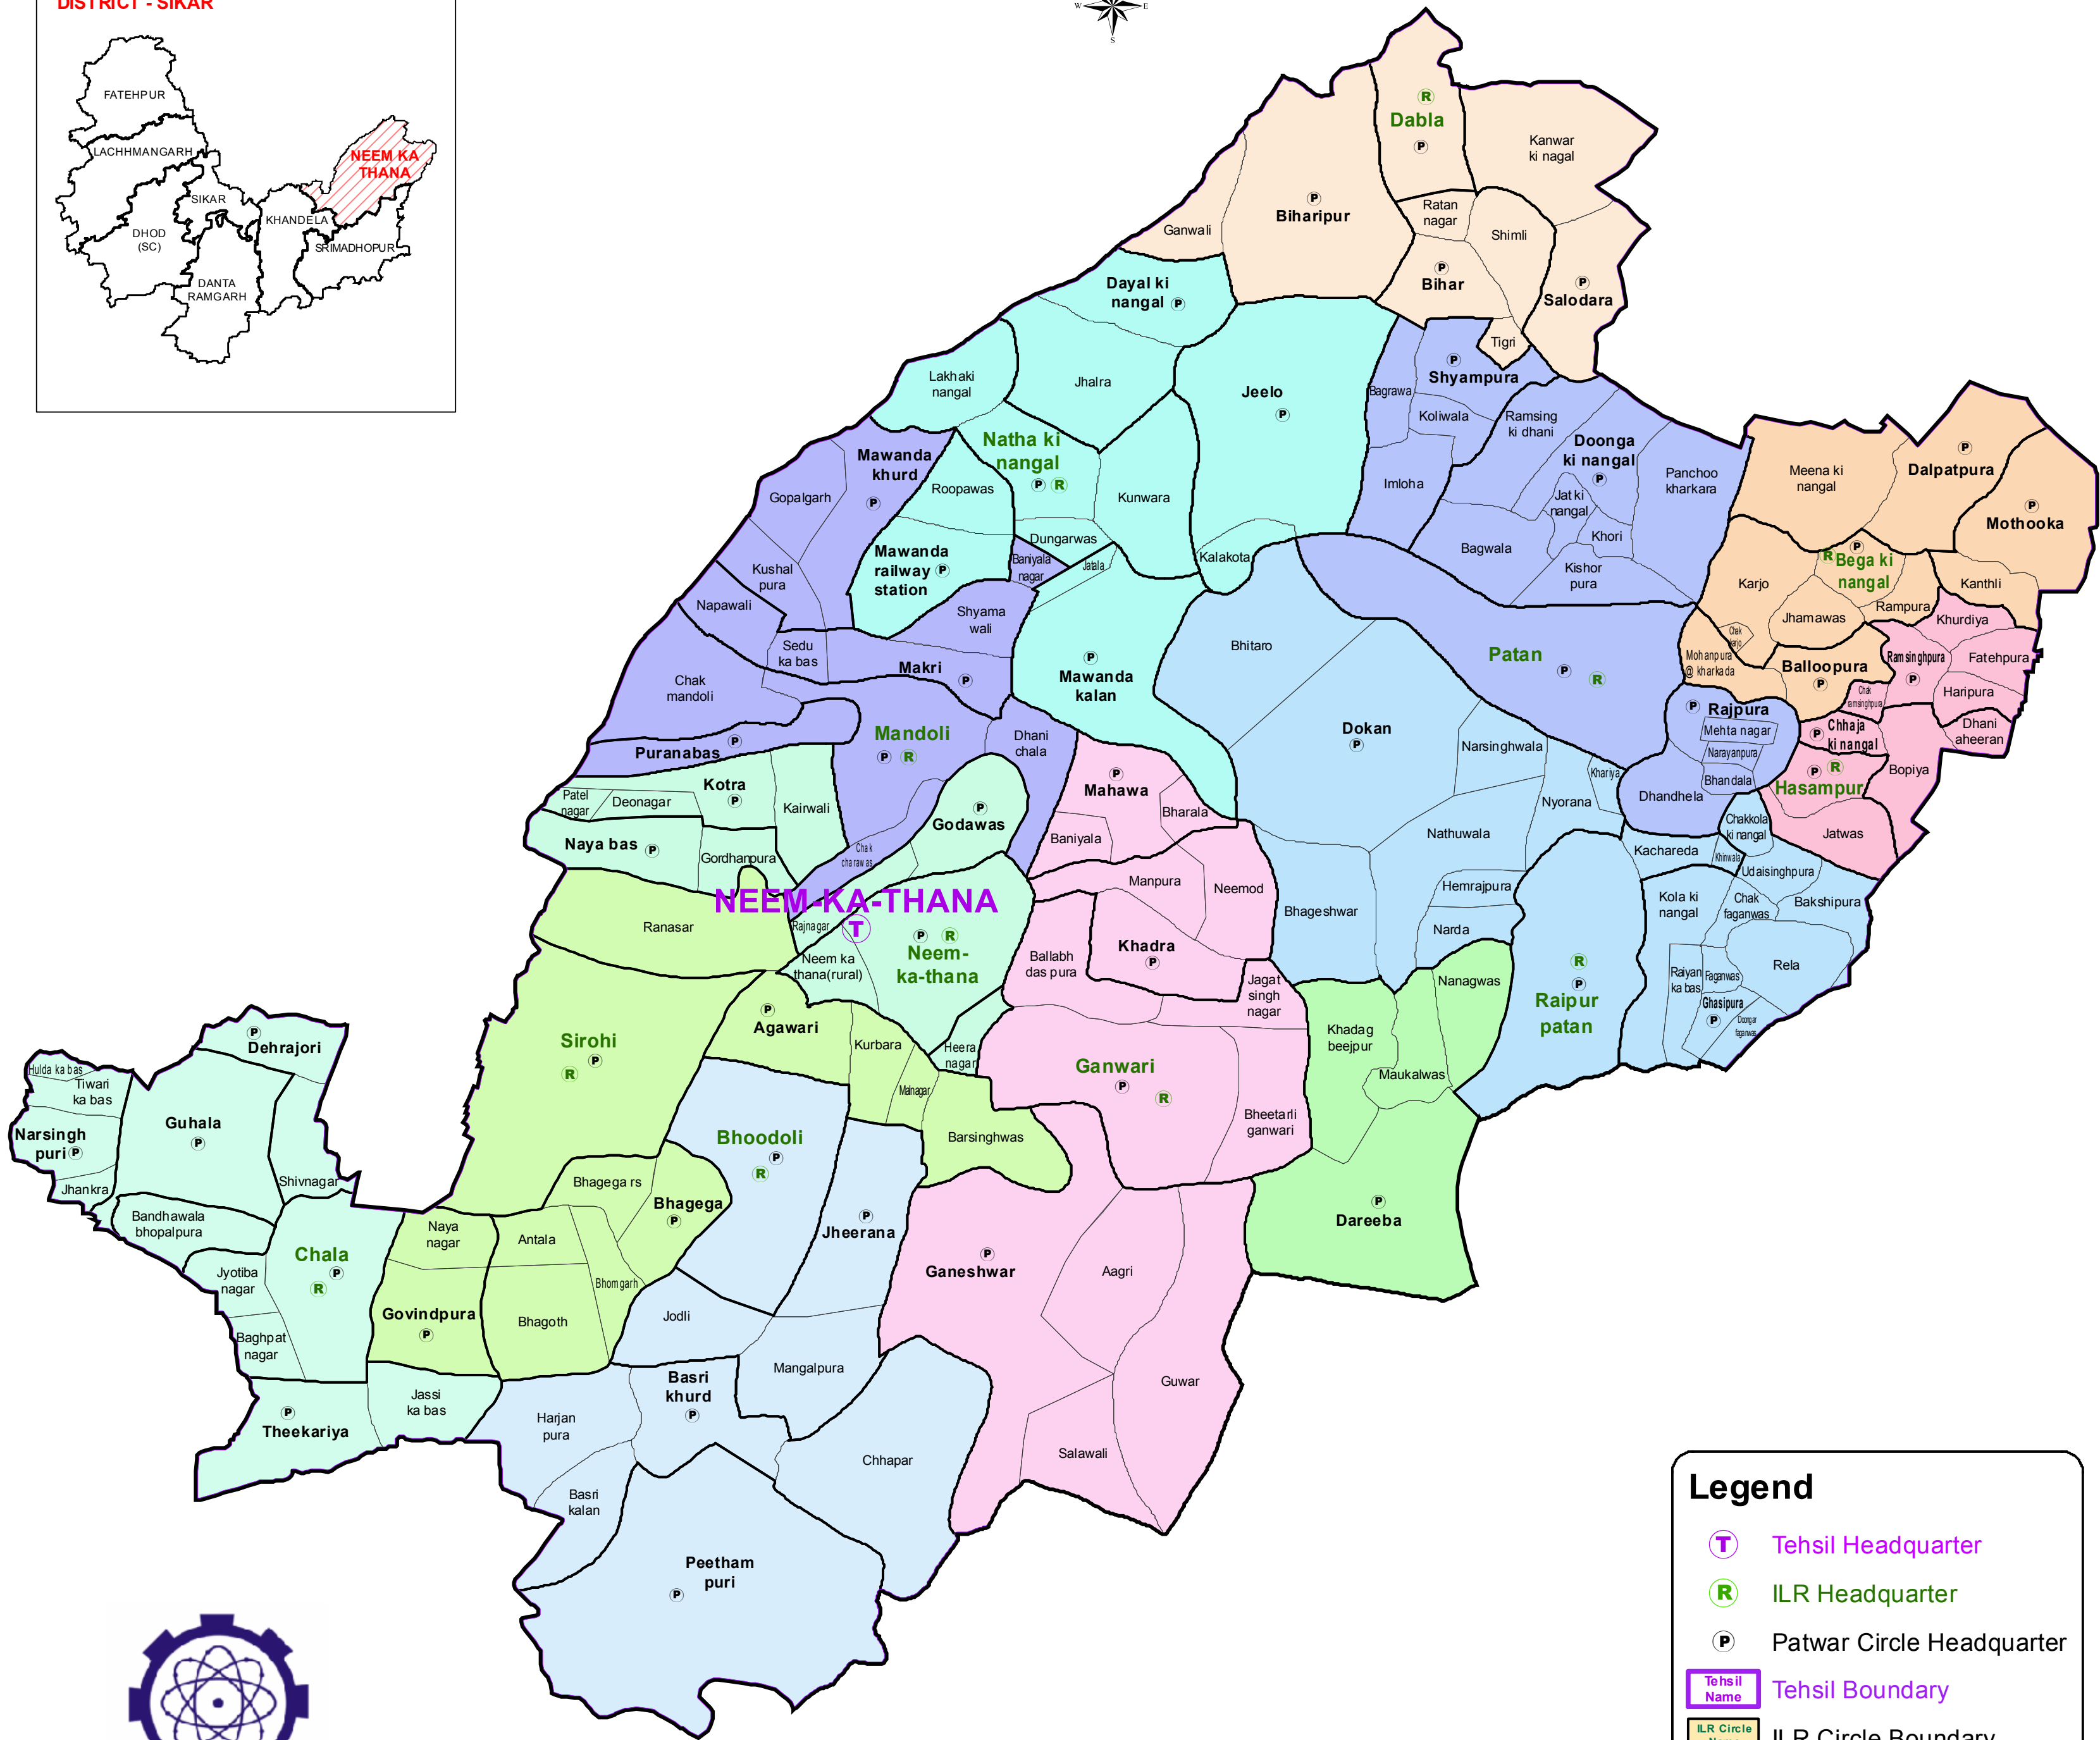

# ASSEMBLY CONSTITUENCY - NEEM-KA-THANA-38

## DISTRICT - SIKAR

### Legend

- Ⓣ Tehsil Headquarter
- Ⓜ ILR Headquarter
- Ⓟ Patwar Circle Headquarter
- Tehsil Name Tehsil Boundary
- ILR Circle Name ILR Circle Boundary
- Patwar Circle Boundary Patwar Circle Boundary
- Village Name Village Boundary