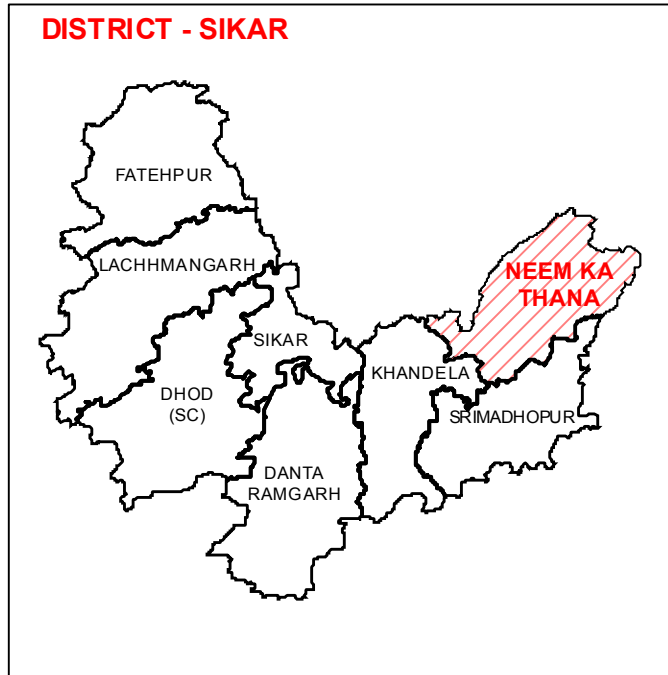

# ASSEMBLY CONSTITUENCY - NEEM-KA-THANA-38

## DISTRICT - SIKAR

### Legend

- Ⓣ Tehsil Headquarter
- Ⓜ ILR Headquarter
- Ⓟ Patwar Circle Headquarter
- Tehsil Name Tehsil Boundary
- ILR Circle Name ILR Circle Boundary
- Patwar Circle Boundary Patwar Circle Boundary
- Village Name Village Boundary