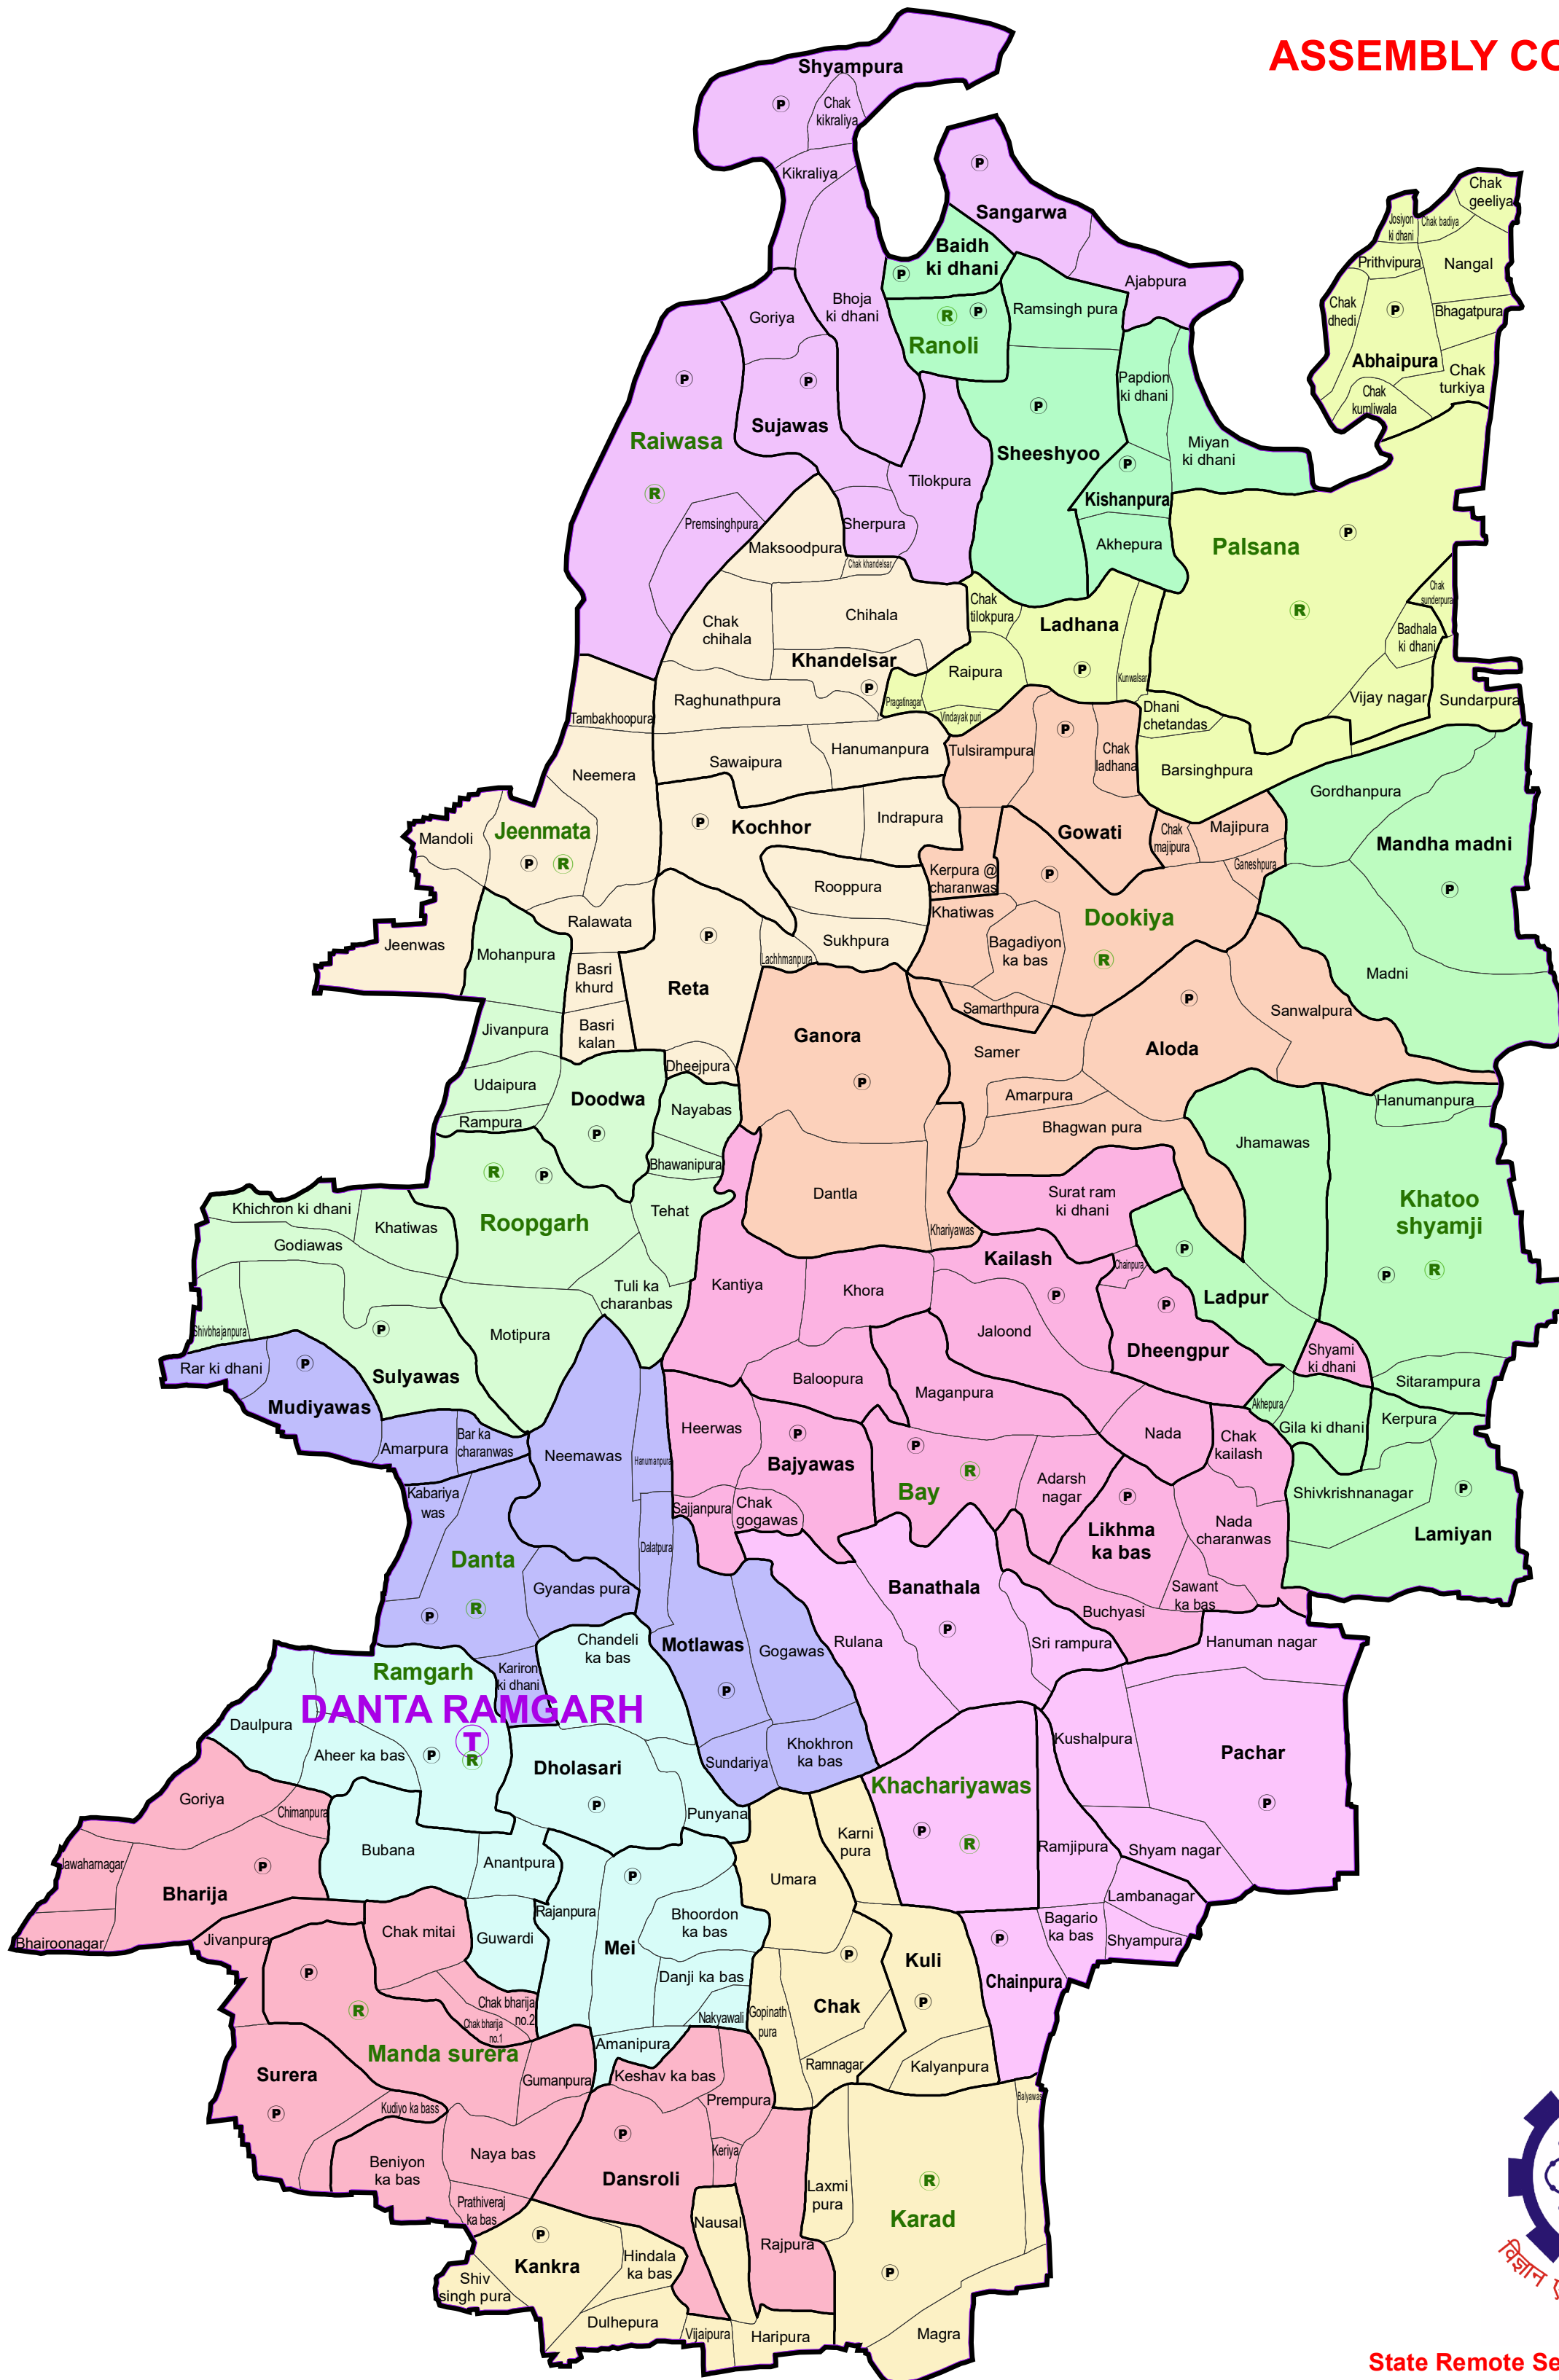

# ASSEMBLY CONSTITUENCY - DANTA RAMGARH-36 DISTRICT - SIKAR

## Legend

- Tehsil Headquarter
- ILR Headquarter
- Patwar Circle Headquarter
- Tehsil Boundary
- ILR Circle Boundary
- Patwar Circle Boundary
- Village Boundary

State Remote Sensing Application Centre  
DST, GoR, Jodhpur