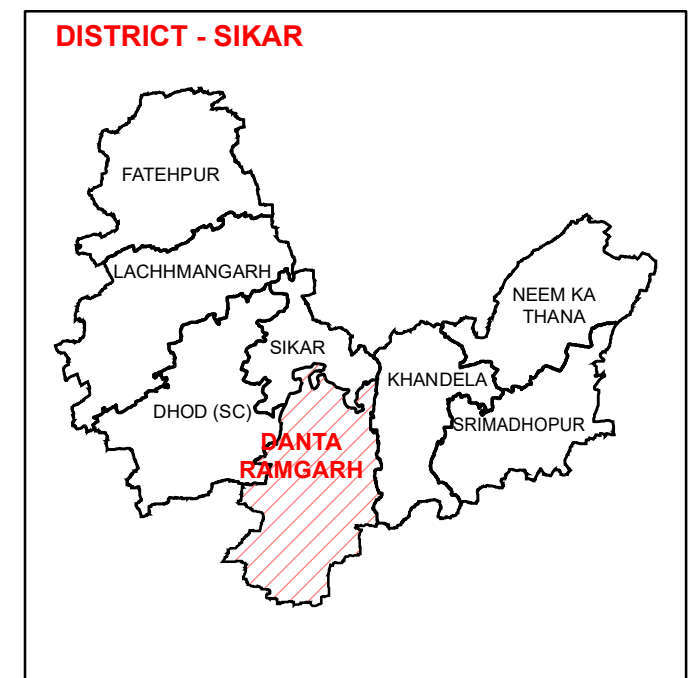

# ASSEMBLY CONSTITUENCY - DANTA RAMGARH-36 DISTRICT - SIKAR

## Legend

- Tehsil Headquarter
- ILR Headquarter
- Patwar Circle Headquarter
- Tehsil Boundary
- ILR Circle Boundary
- Patwar Circle Boundary
- Village Boundary

State Remote Sensing Application Centre  
DST, GoR, Jodhpur