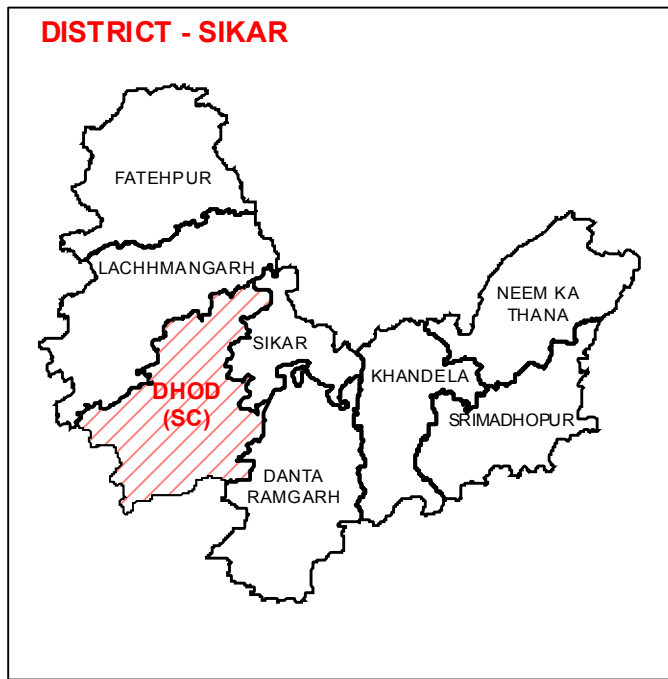

ASSEMBLY CONSTITUENCY - DHOD (SC)-34 DISTRICT - SIKAR

Legend

- T Tehsil Headquarter
- R ILR Headquarter
- P Patwar Circle Headquarter
- Tehsil Name Tehsil Boundary
- ILR Circle Name ILR Circle Boundary
- Patwar Circle Patwar Circle Boundary
- Village Name Village Boundary