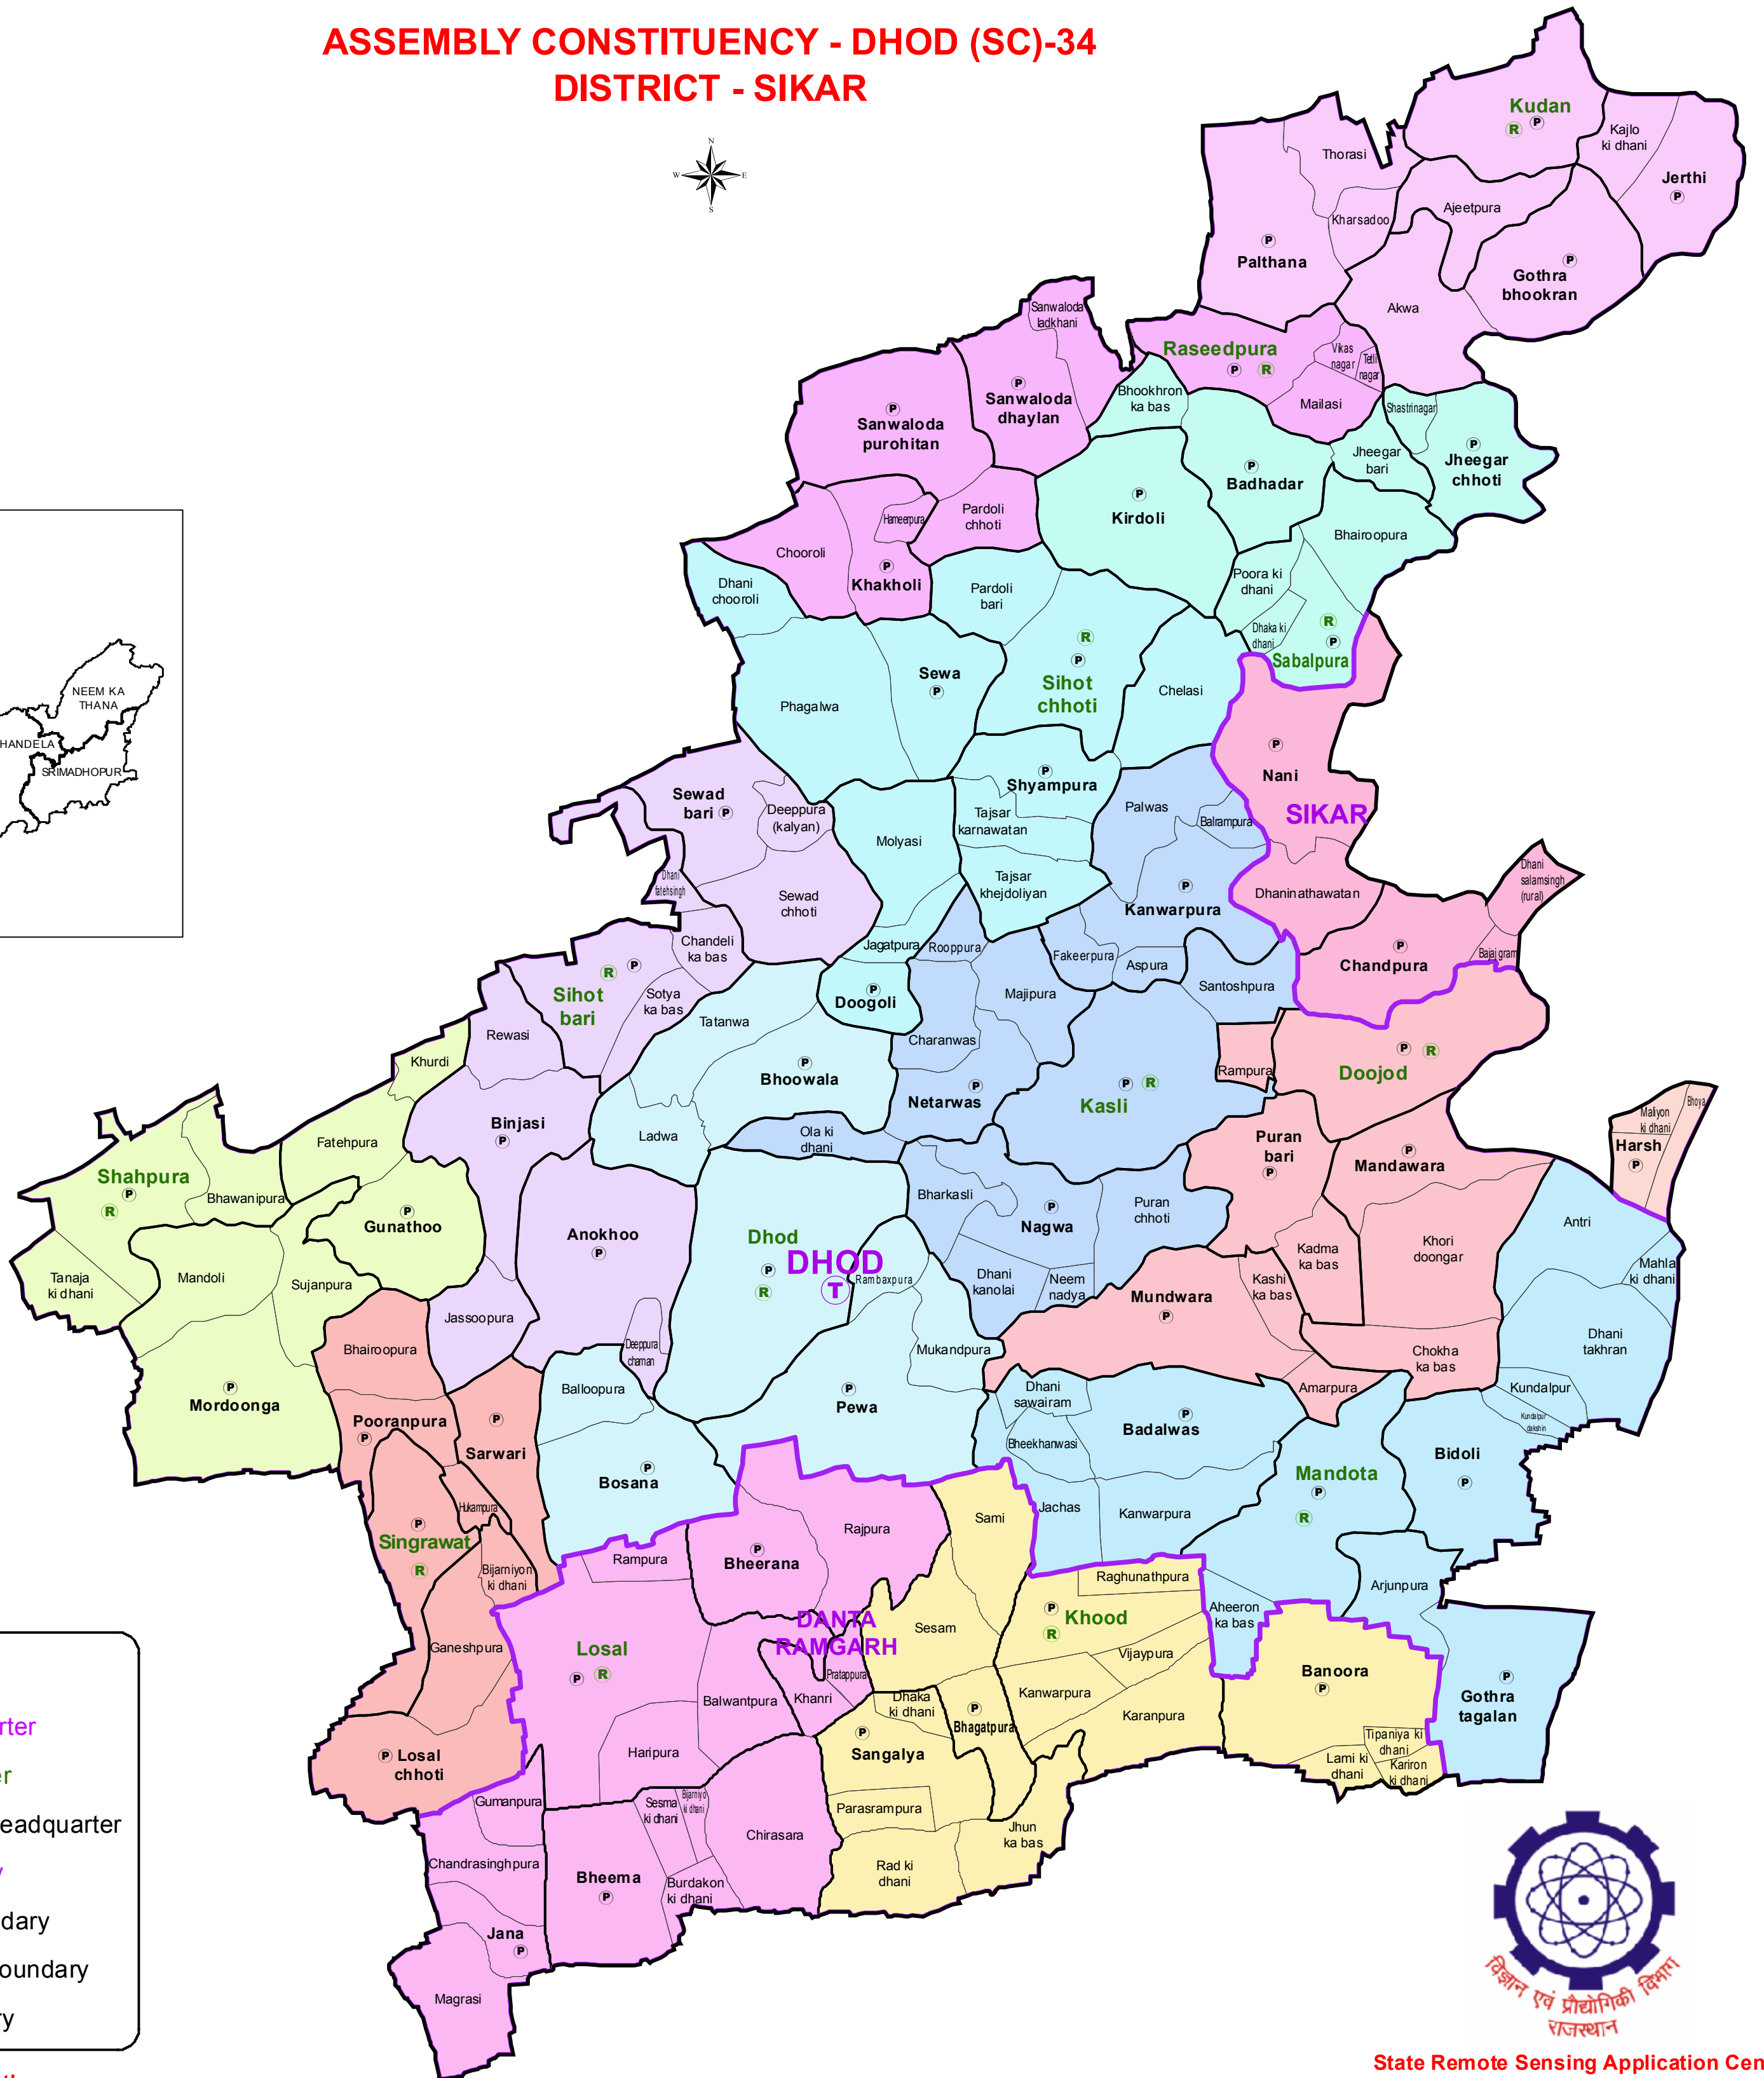

ASSEMBLY CONSTITUENCY - DHOD (SC)-34 DISTRICT - SIKAR

Legend

- T Tehsil Headquarter
- R ILR Headquarter
- P Patwar Circle Headquarter
- Tehsil Name Tehsil Boundary
- ILR Circle Name ILR Circle Boundary
- Patwar Circle Patwar Circle Boundary
- Village Name Village Boundary