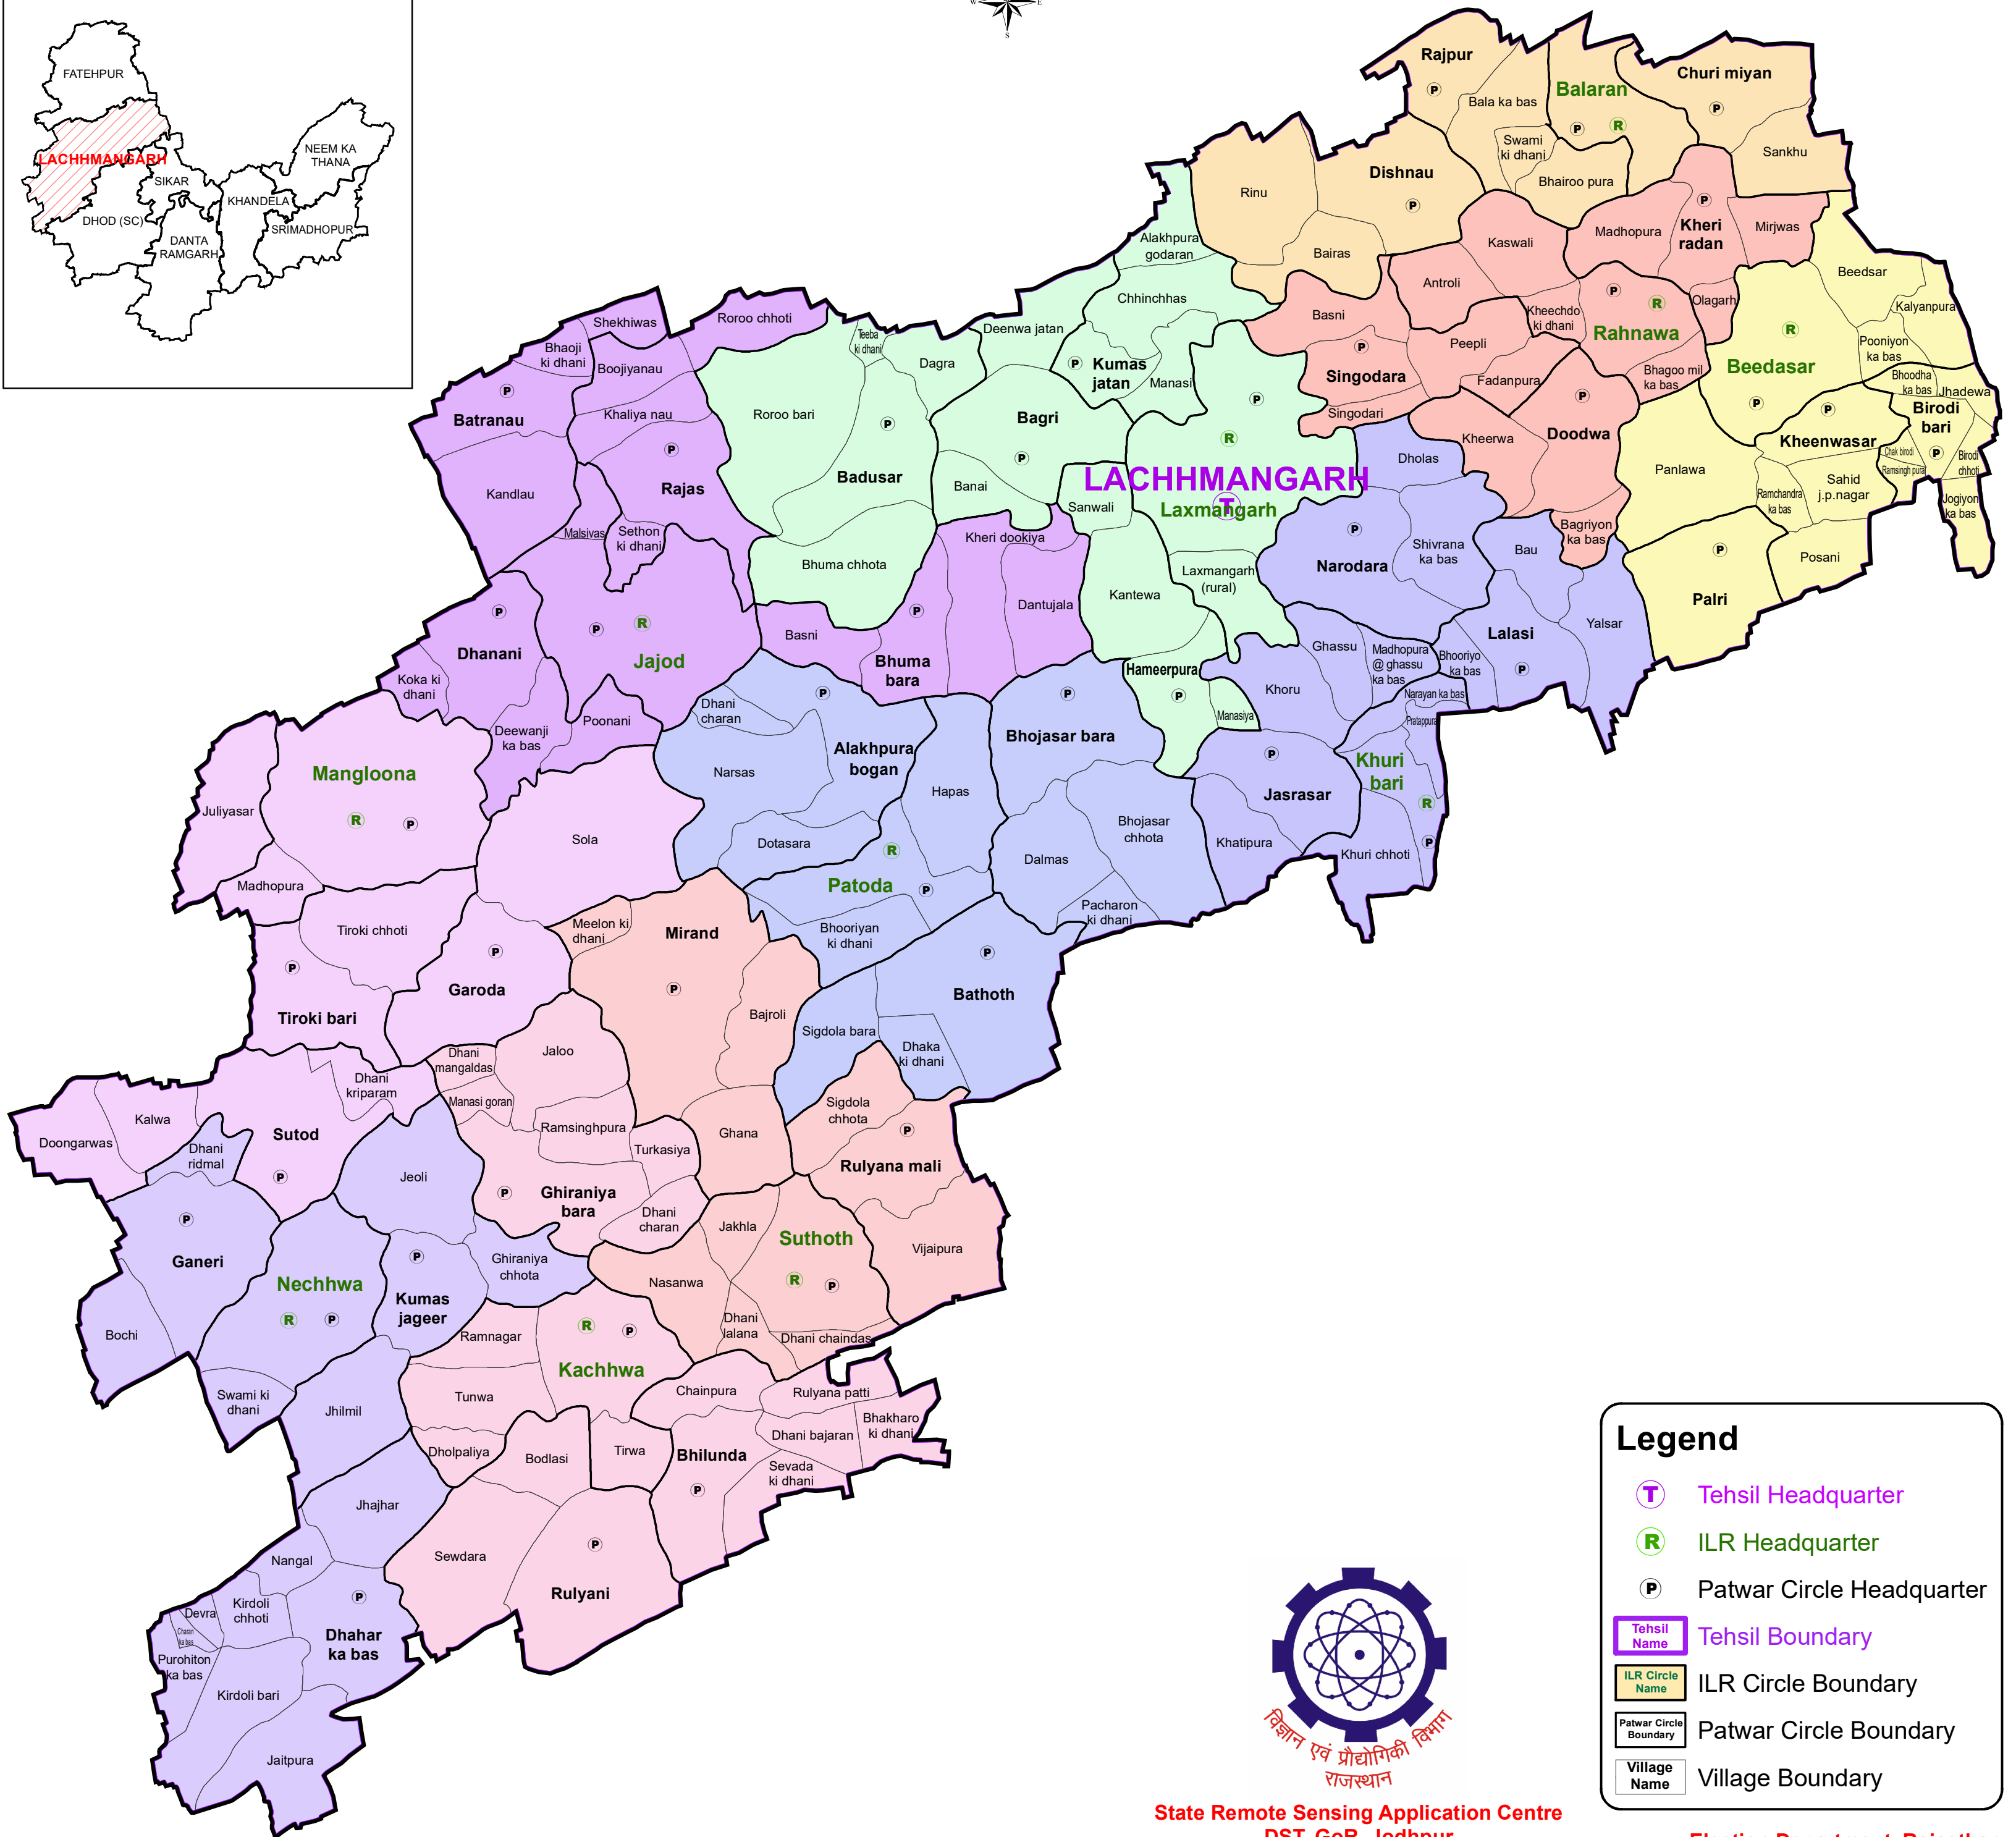

ASSEMBLY CONSTITUENCY - LACHHMANGARH-33

DISTRICT - SIKAR

State Remote Sensing Application Centre
DST, GoR, Jodhpur

Election Department, Rajasthan