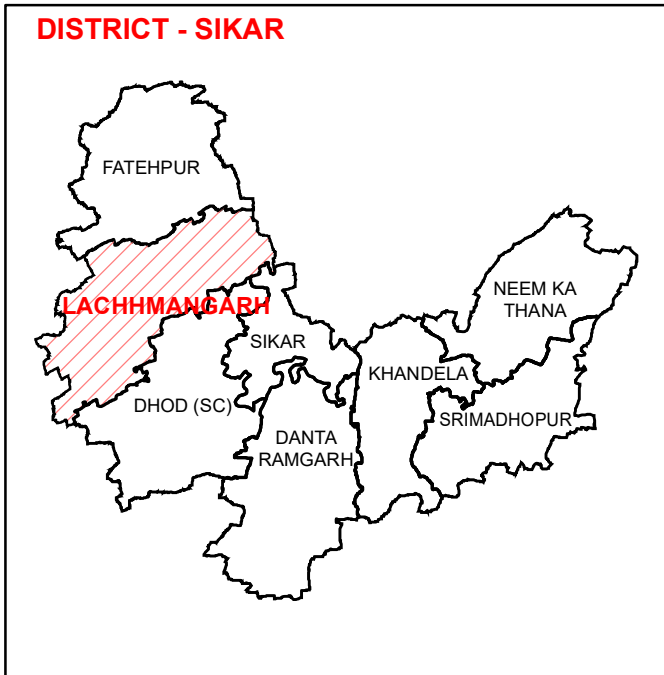

ASSEMBLY CONSTITUENCY - LACHHMANGARH-33

DISTRICT - SIKAR

State Remote Sensing Application Centre
DST, GoR, Jodhpur

Election Department, Rajasthan