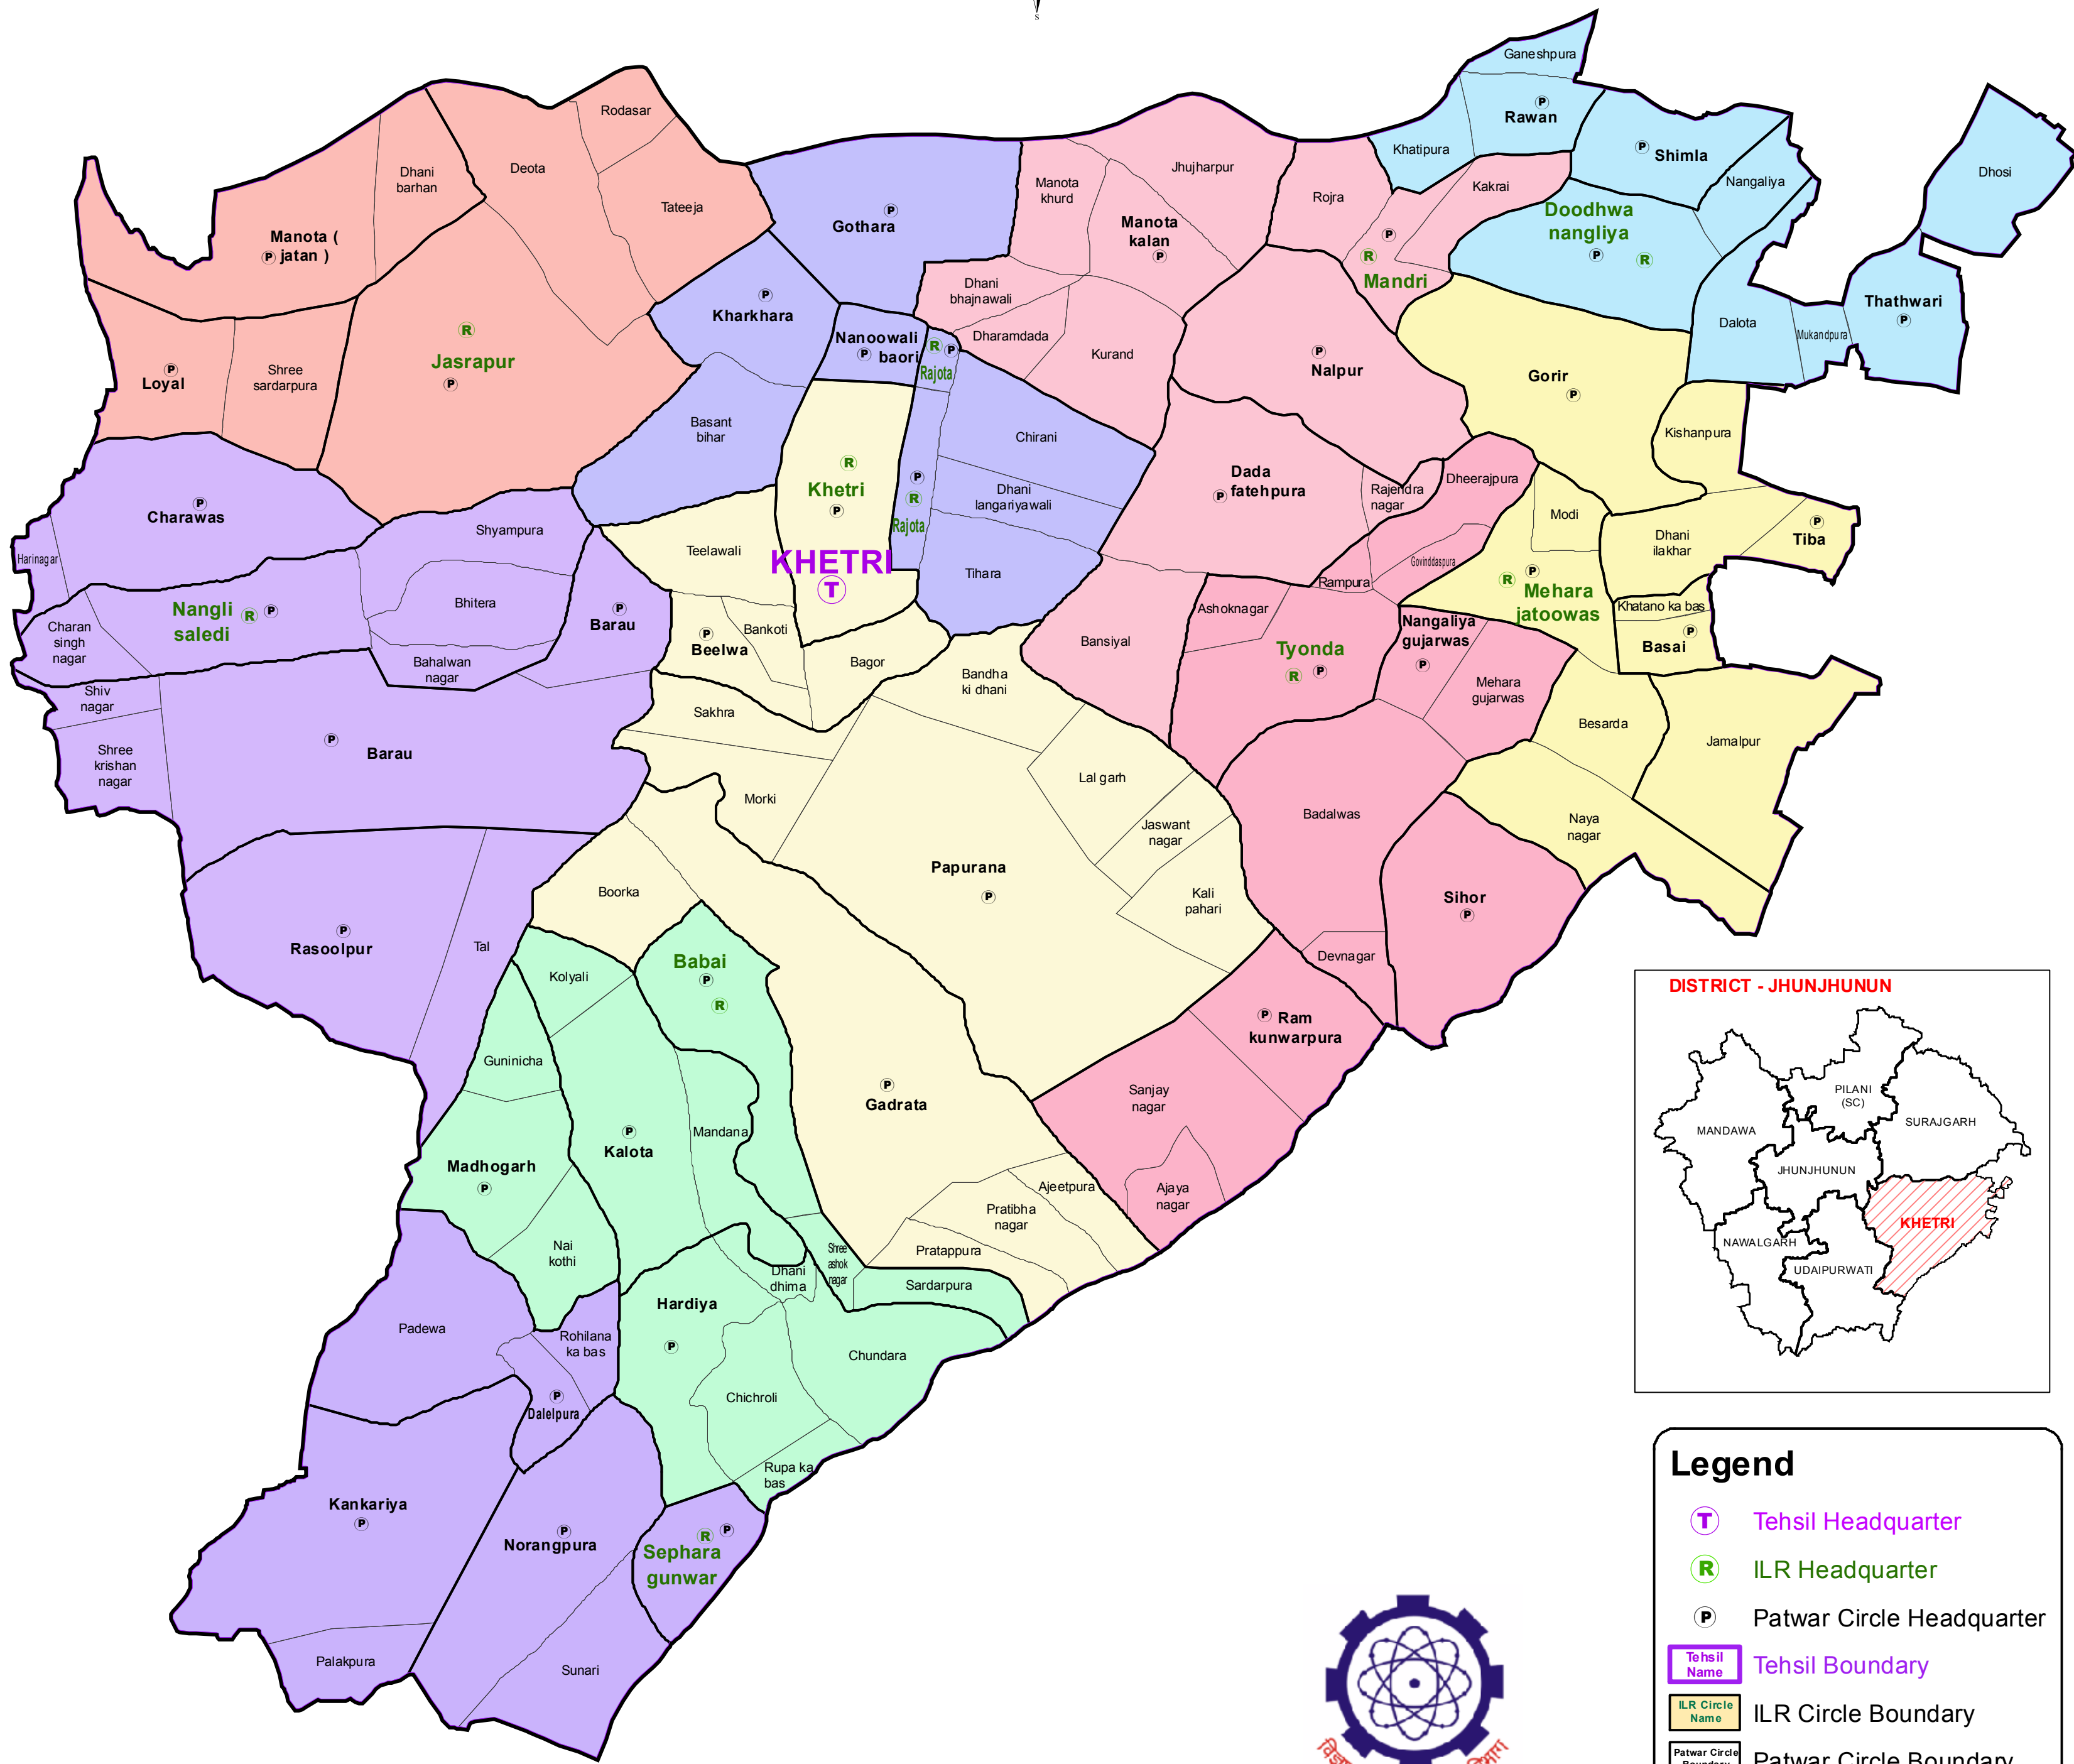

ASSEMBLY CONSTITUENCY - KHETRI-31 DISTRICT - JHUNJHUNUN

Legend

- Tehsil Headquarter
- ILR Headquarter
- Patwar Circle Headquarter
- Tehsil Name / Tehsil Boundary
- ILR Circle Name / ILR Circle Boundary
- Patwar Circle Boundary
- Village Name / Village Boundary