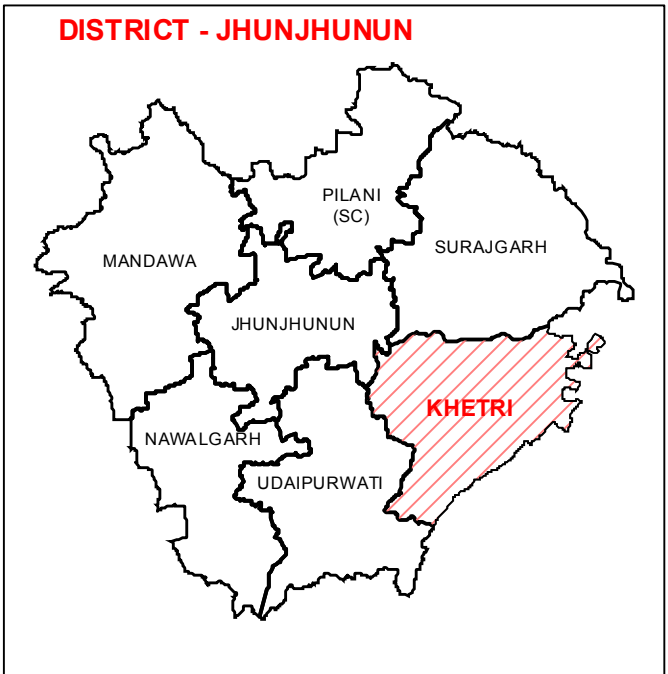

ASSEMBLY CONSTITUENCY - KHETRI-31 DISTRICT - JHUNJHUNUN

Legend

- Tehsil Headquarter
- ILR Headquarter
- Patwar Circle Headquarter
- Tehsil Name / Tehsil Boundary
- ILR Circle Name / ILR Circle Boundary
- Patwar Circle Boundary
- Village Name / Village Boundary