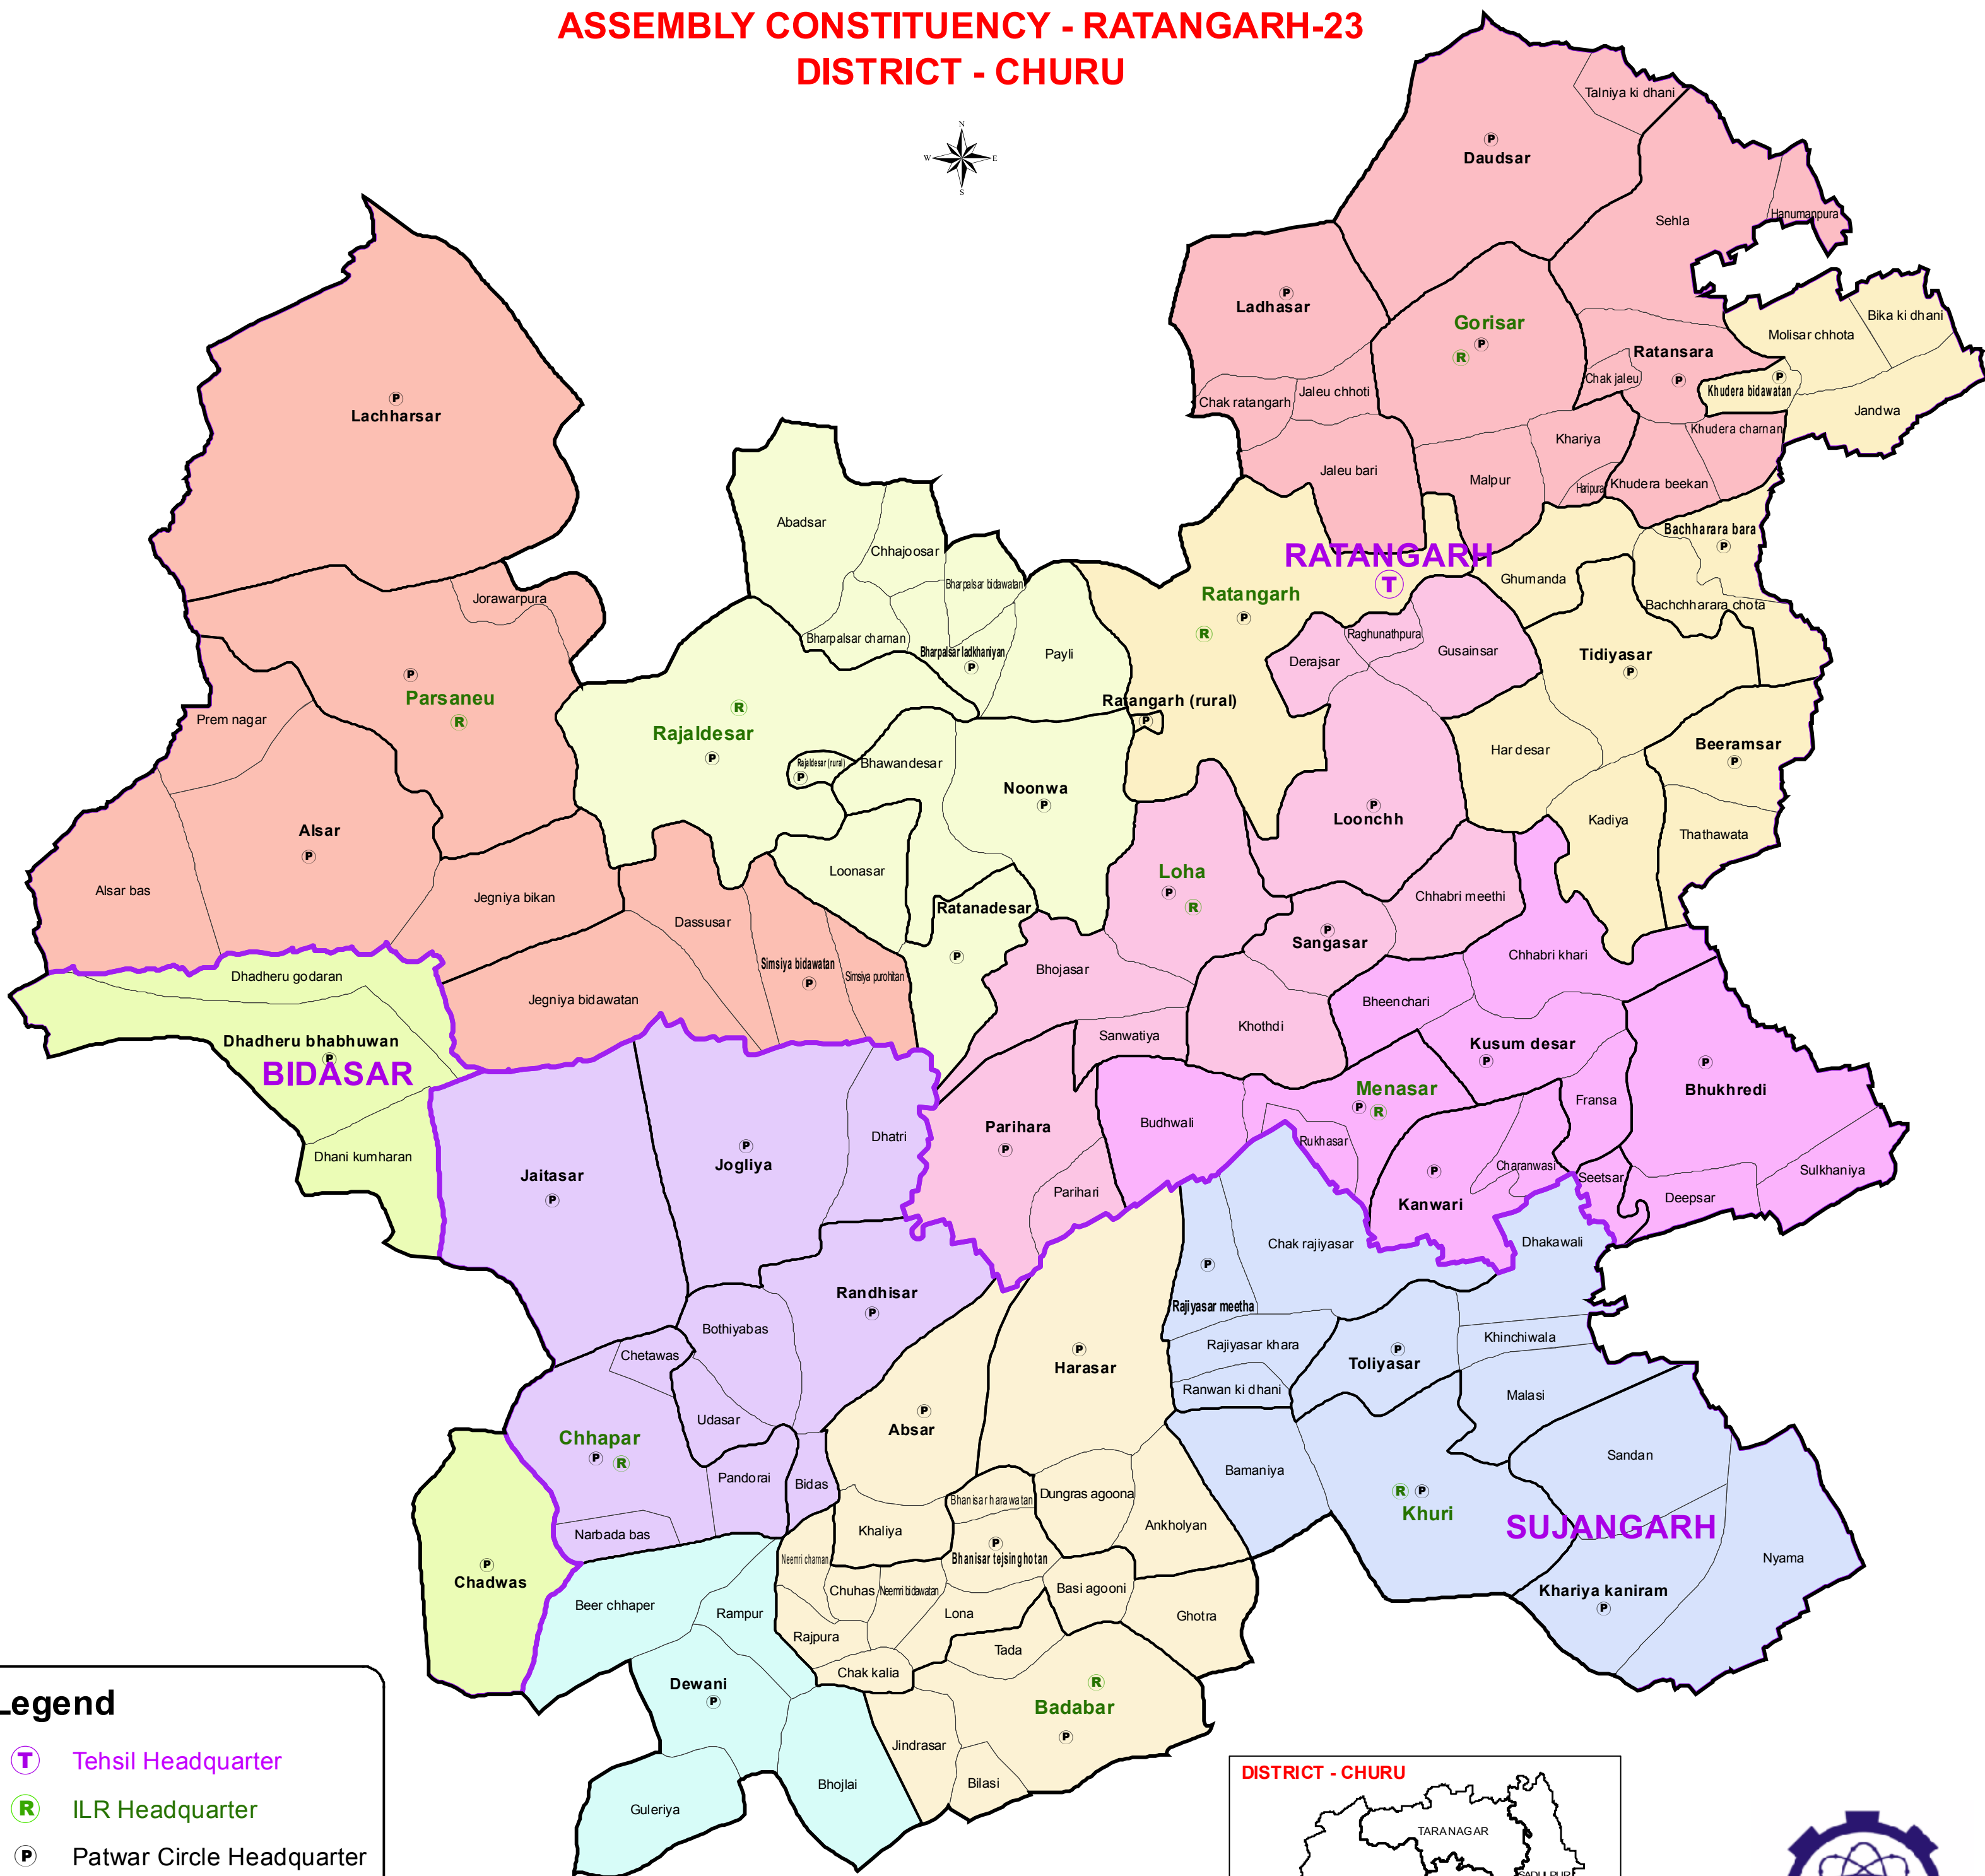

ASSEMBLY CONSTITUENCY - RATANGARH-23 DISTRICT - CHURU

Legend

- Ⓣ Tehsil Headquarter
- Ⓡ ILR Headquarter
- Ⓟ Patwar Circle Headquarter
- Tehsil Name Tehsil Boundary
- ILR Circle Name ILR Circle Boundary
- Patwar Circle Patwar Circle Boundary
- Village Name Village Boundary

State Remote Sensing Application Centre
DST, GoR, Jodhpur