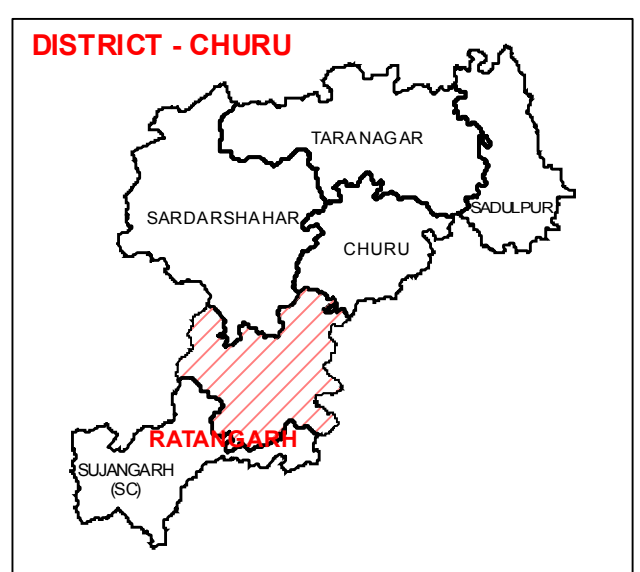

ASSEMBLY CONSTITUENCY - RATANGARH-23 DISTRICT - CHURU

Legend

- Ⓣ Tehsil Headquarter
- Ⓡ ILR Headquarter
- Ⓟ Patwar Circle Headquarter
- Tehsil Name Tehsil Boundary
- ILR Circle Name ILR Circle Boundary
- Patwar Circle Patwar Circle Boundary
- Village Name Village Boundary

State Remote Sensing Application Centre
DST, GoR, Jodhpur