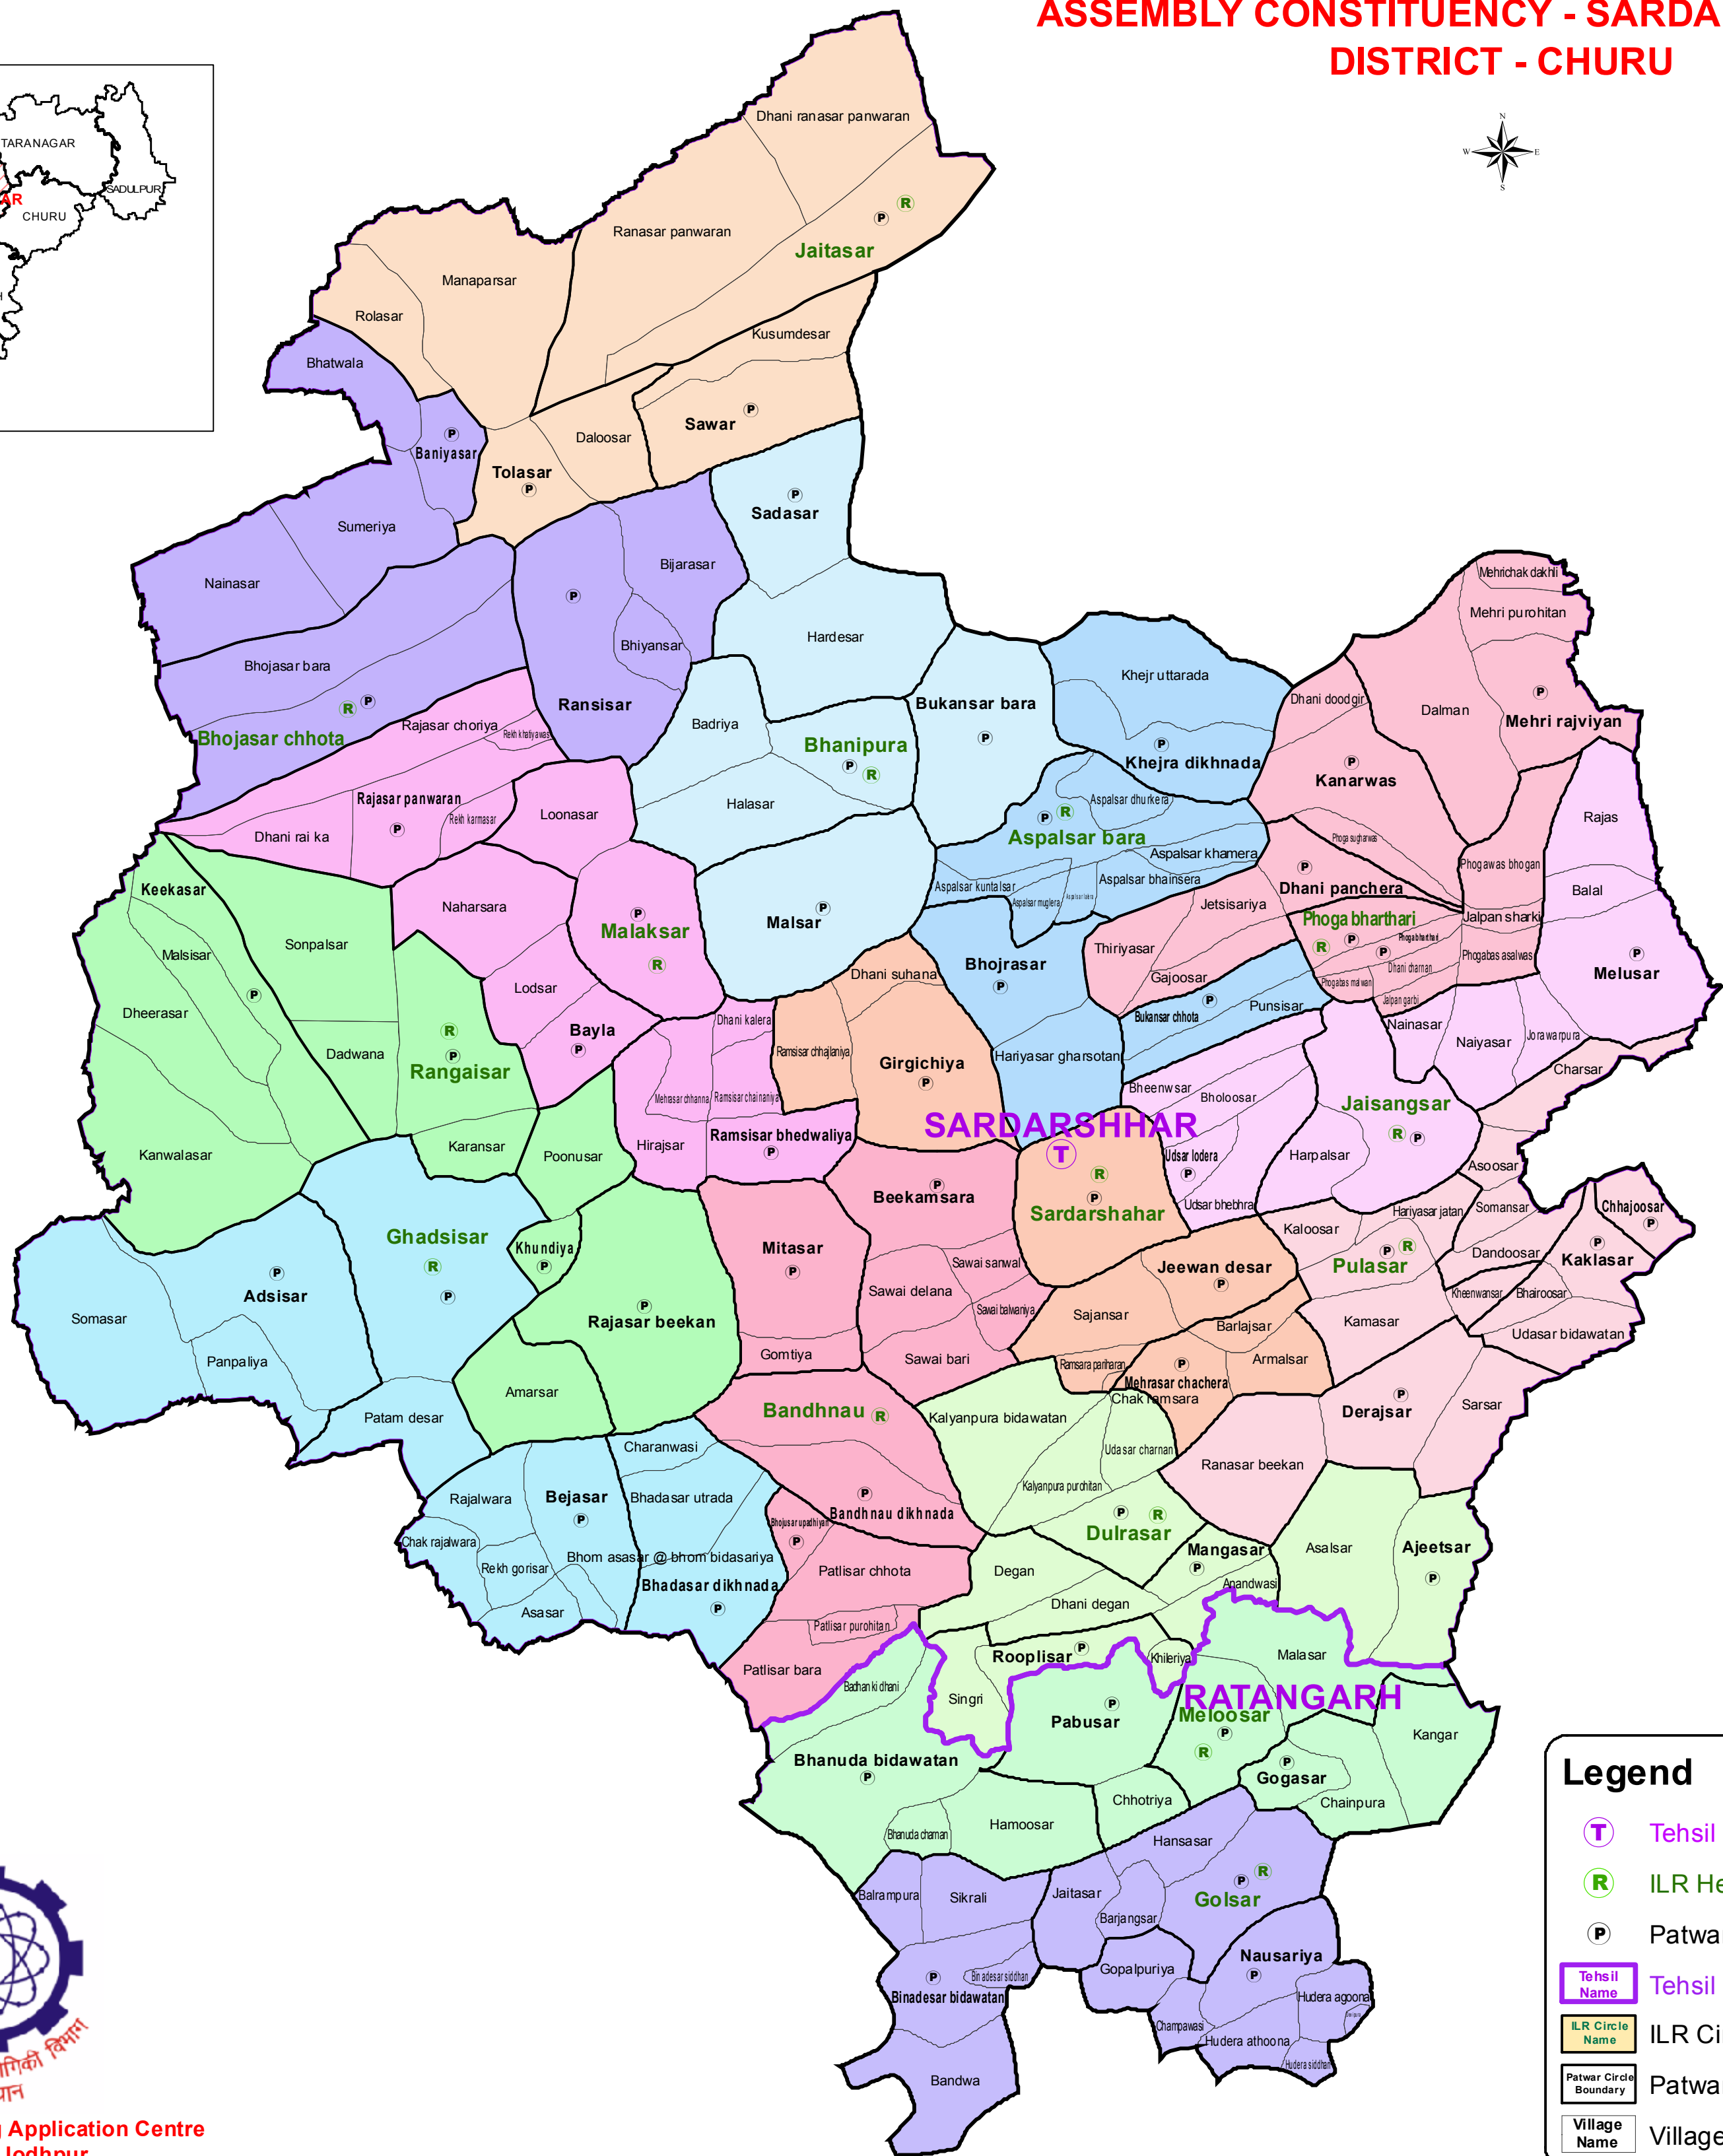

# ASSEMBLY CONSTITUENCY - SARDARSHAHAR-21 DISTRICT - CHURU

### Legend

- Tehsil Headquarter
- ILR Headquarter
- Patwar Circle Headquarter
- Tehsil Boundary
- ILR Circle Boundary
- Patwar Circle Boundary
- Village Boundary