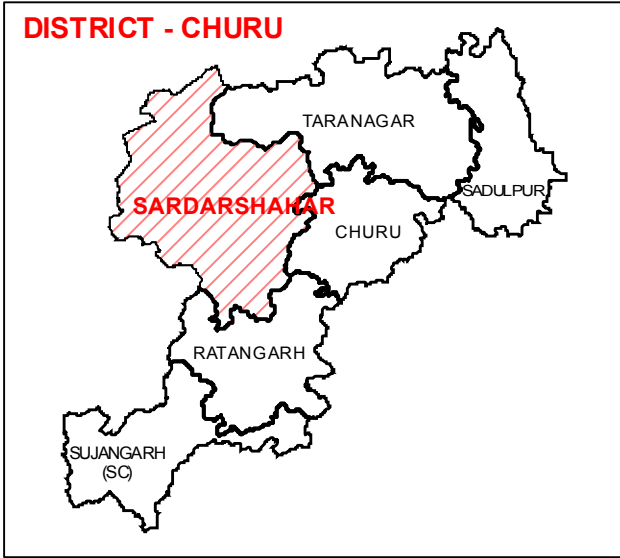

# ASSEMBLY CONSTITUENCY - SARDARSHAHAR-21 DISTRICT - CHURU

### Legend

- Tehsil Headquarter
- ILR Headquarter
- Patwar Circle Headquarter
- Tehsil Boundary
- ILR Circle Boundary
- Patwar Circle Boundary
- Village Boundary