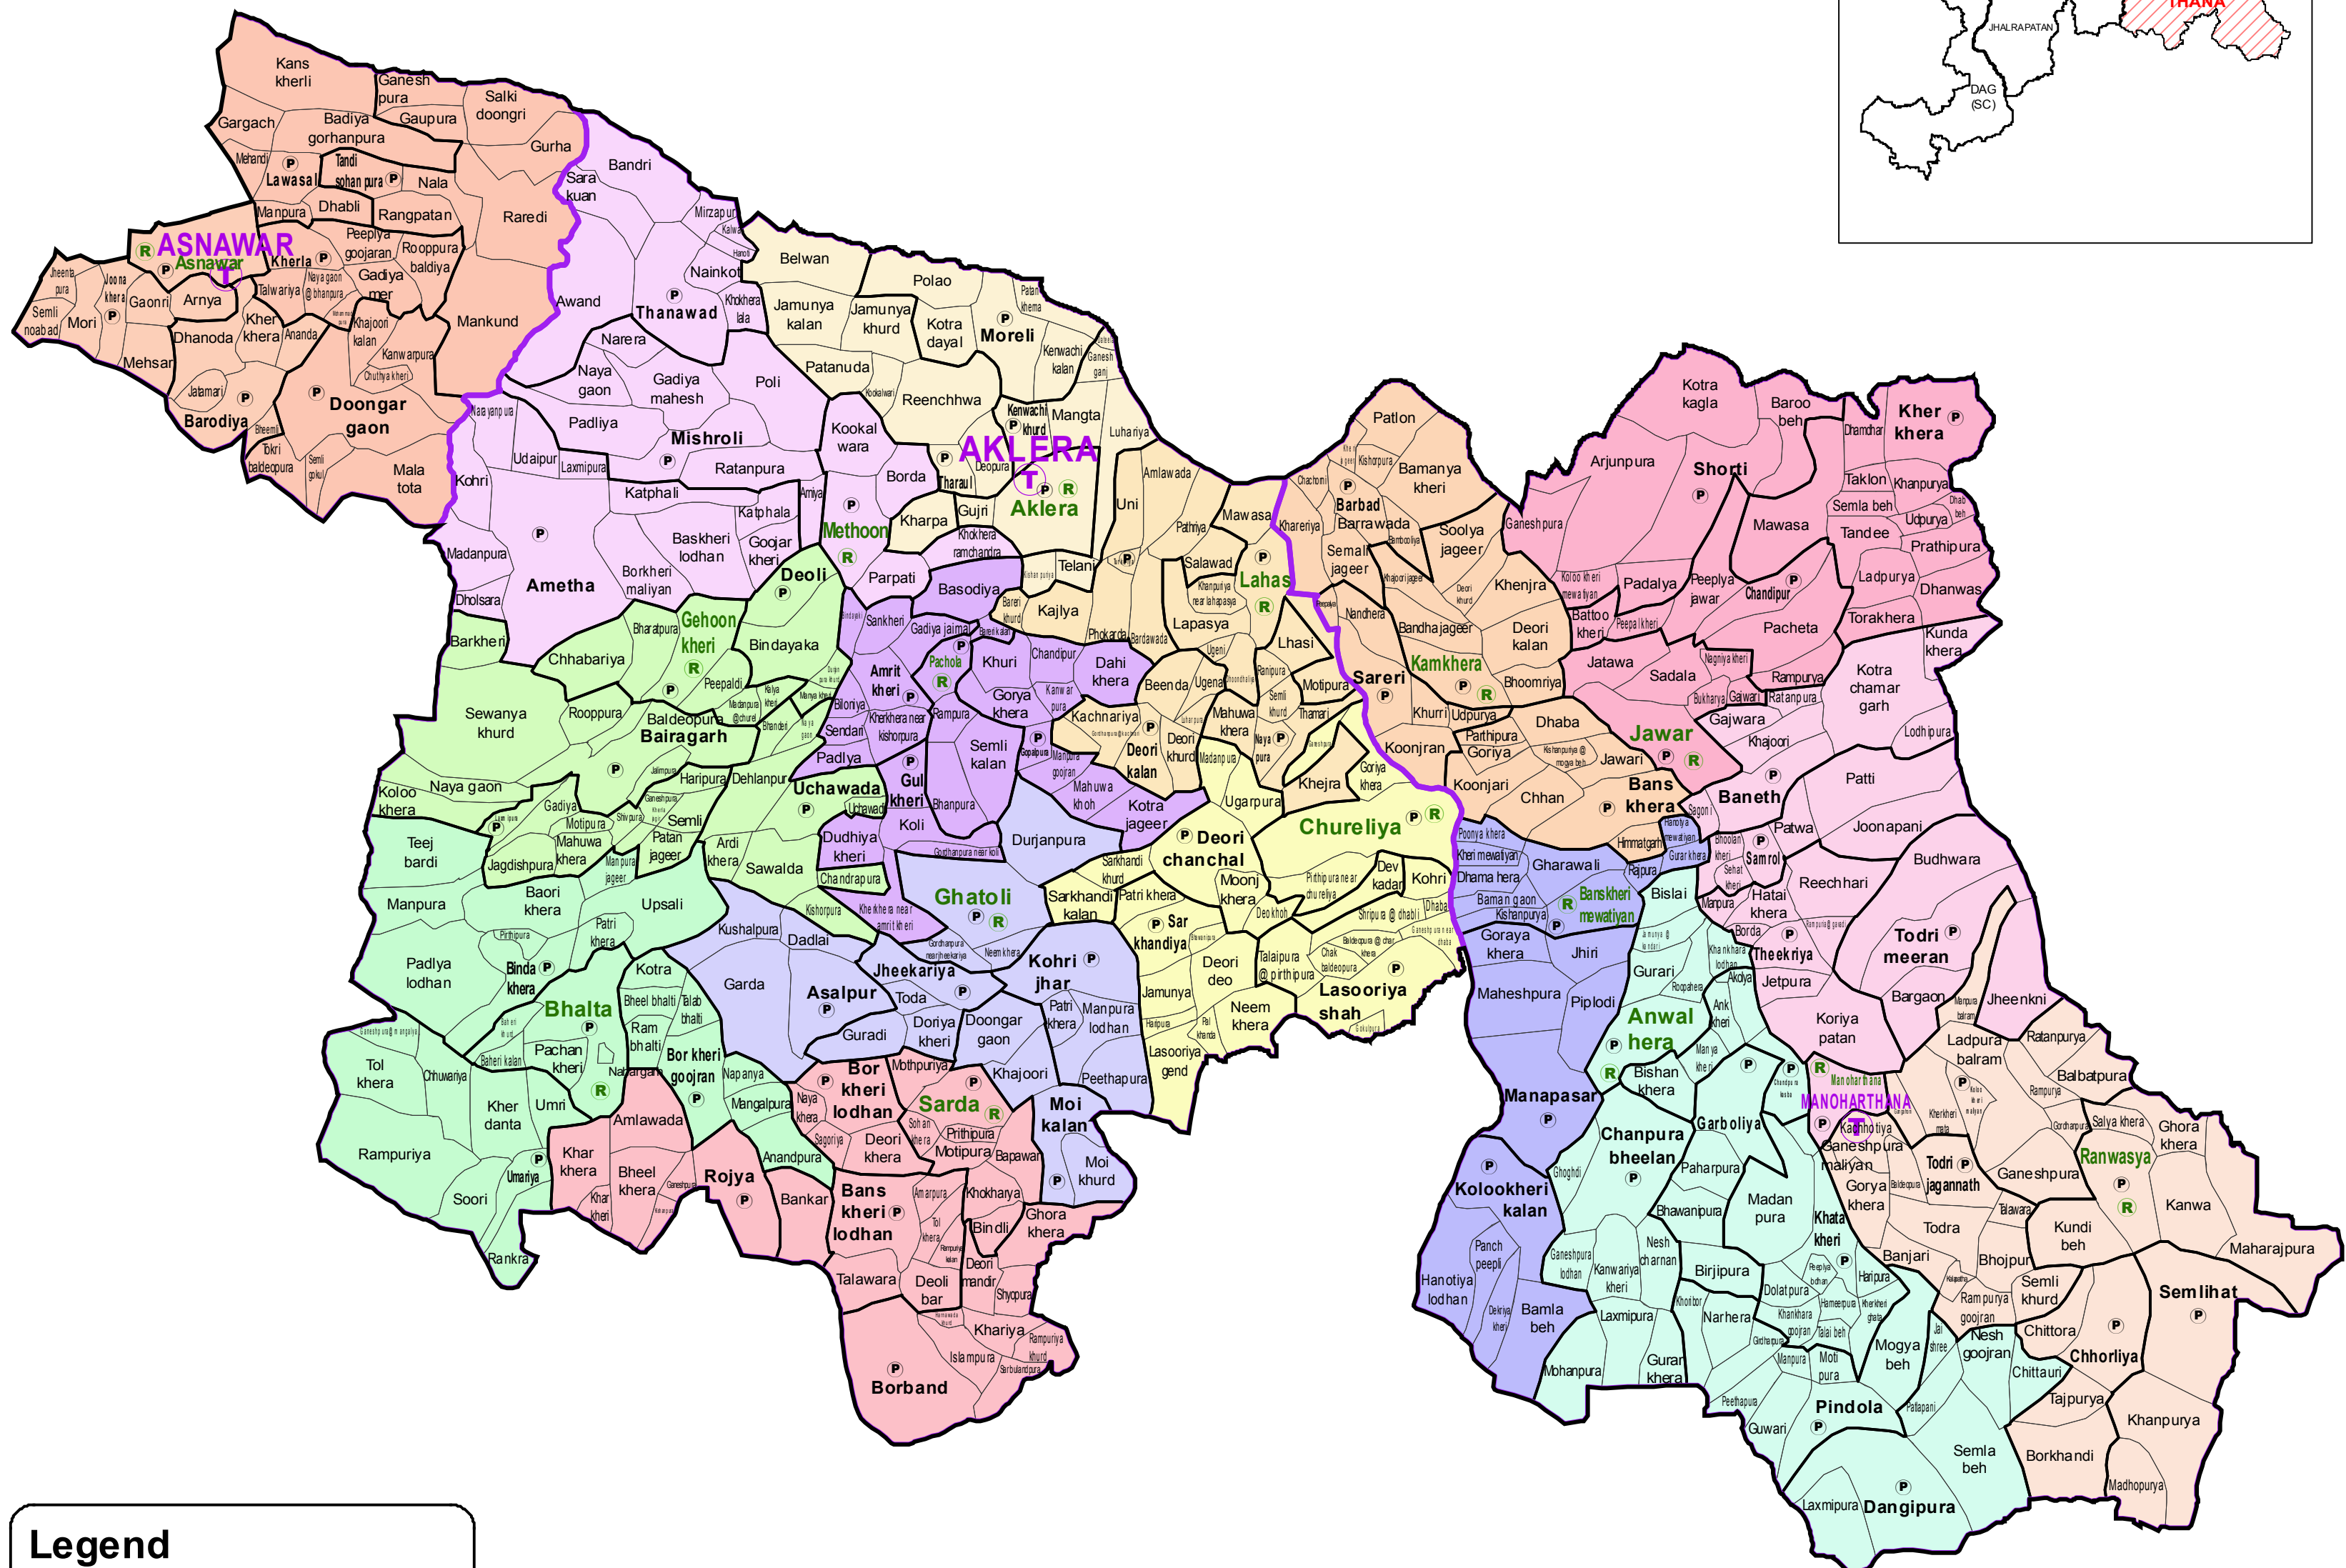

# ASSEMBLY CONSTITUENCY - MANOHAR THANA-200

## DISTRICT - JHALAWAR

**Legend**

- T Tehsil Headquarter
- R ILR Headquarter
- P Patwar Circle Headquarter
- Tehsil Name Tehsil Boundary
- ILR Circle Name ILR Circle Boundary
- Patwar Circle Boundary Patwar Circle Boundary
- Village Name Village Boundary

State Remote Sensing Application Centre  
DST, GoR, Jodhpur