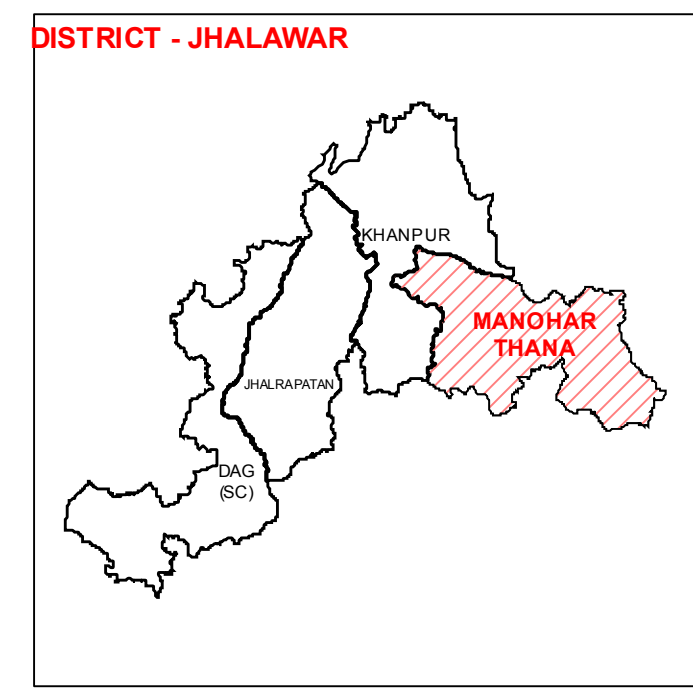

# ASSEMBLY CONSTITUENCY - MANOHAR THANA-200

## DISTRICT - JHALAWAR

**Legend**

- T Tehsil Headquarter
- R ILR Headquarter
- P Patwar Circle Headquarter
- Tehsil Name Tehsil Boundary
- ILR Circle Name ILR Circle Boundary
- Patwar Circle Boundary Patwar Circle Boundary
- Village Name Village Boundary

State Remote Sensing Application Centre  
DST, GoR, Jodhpur