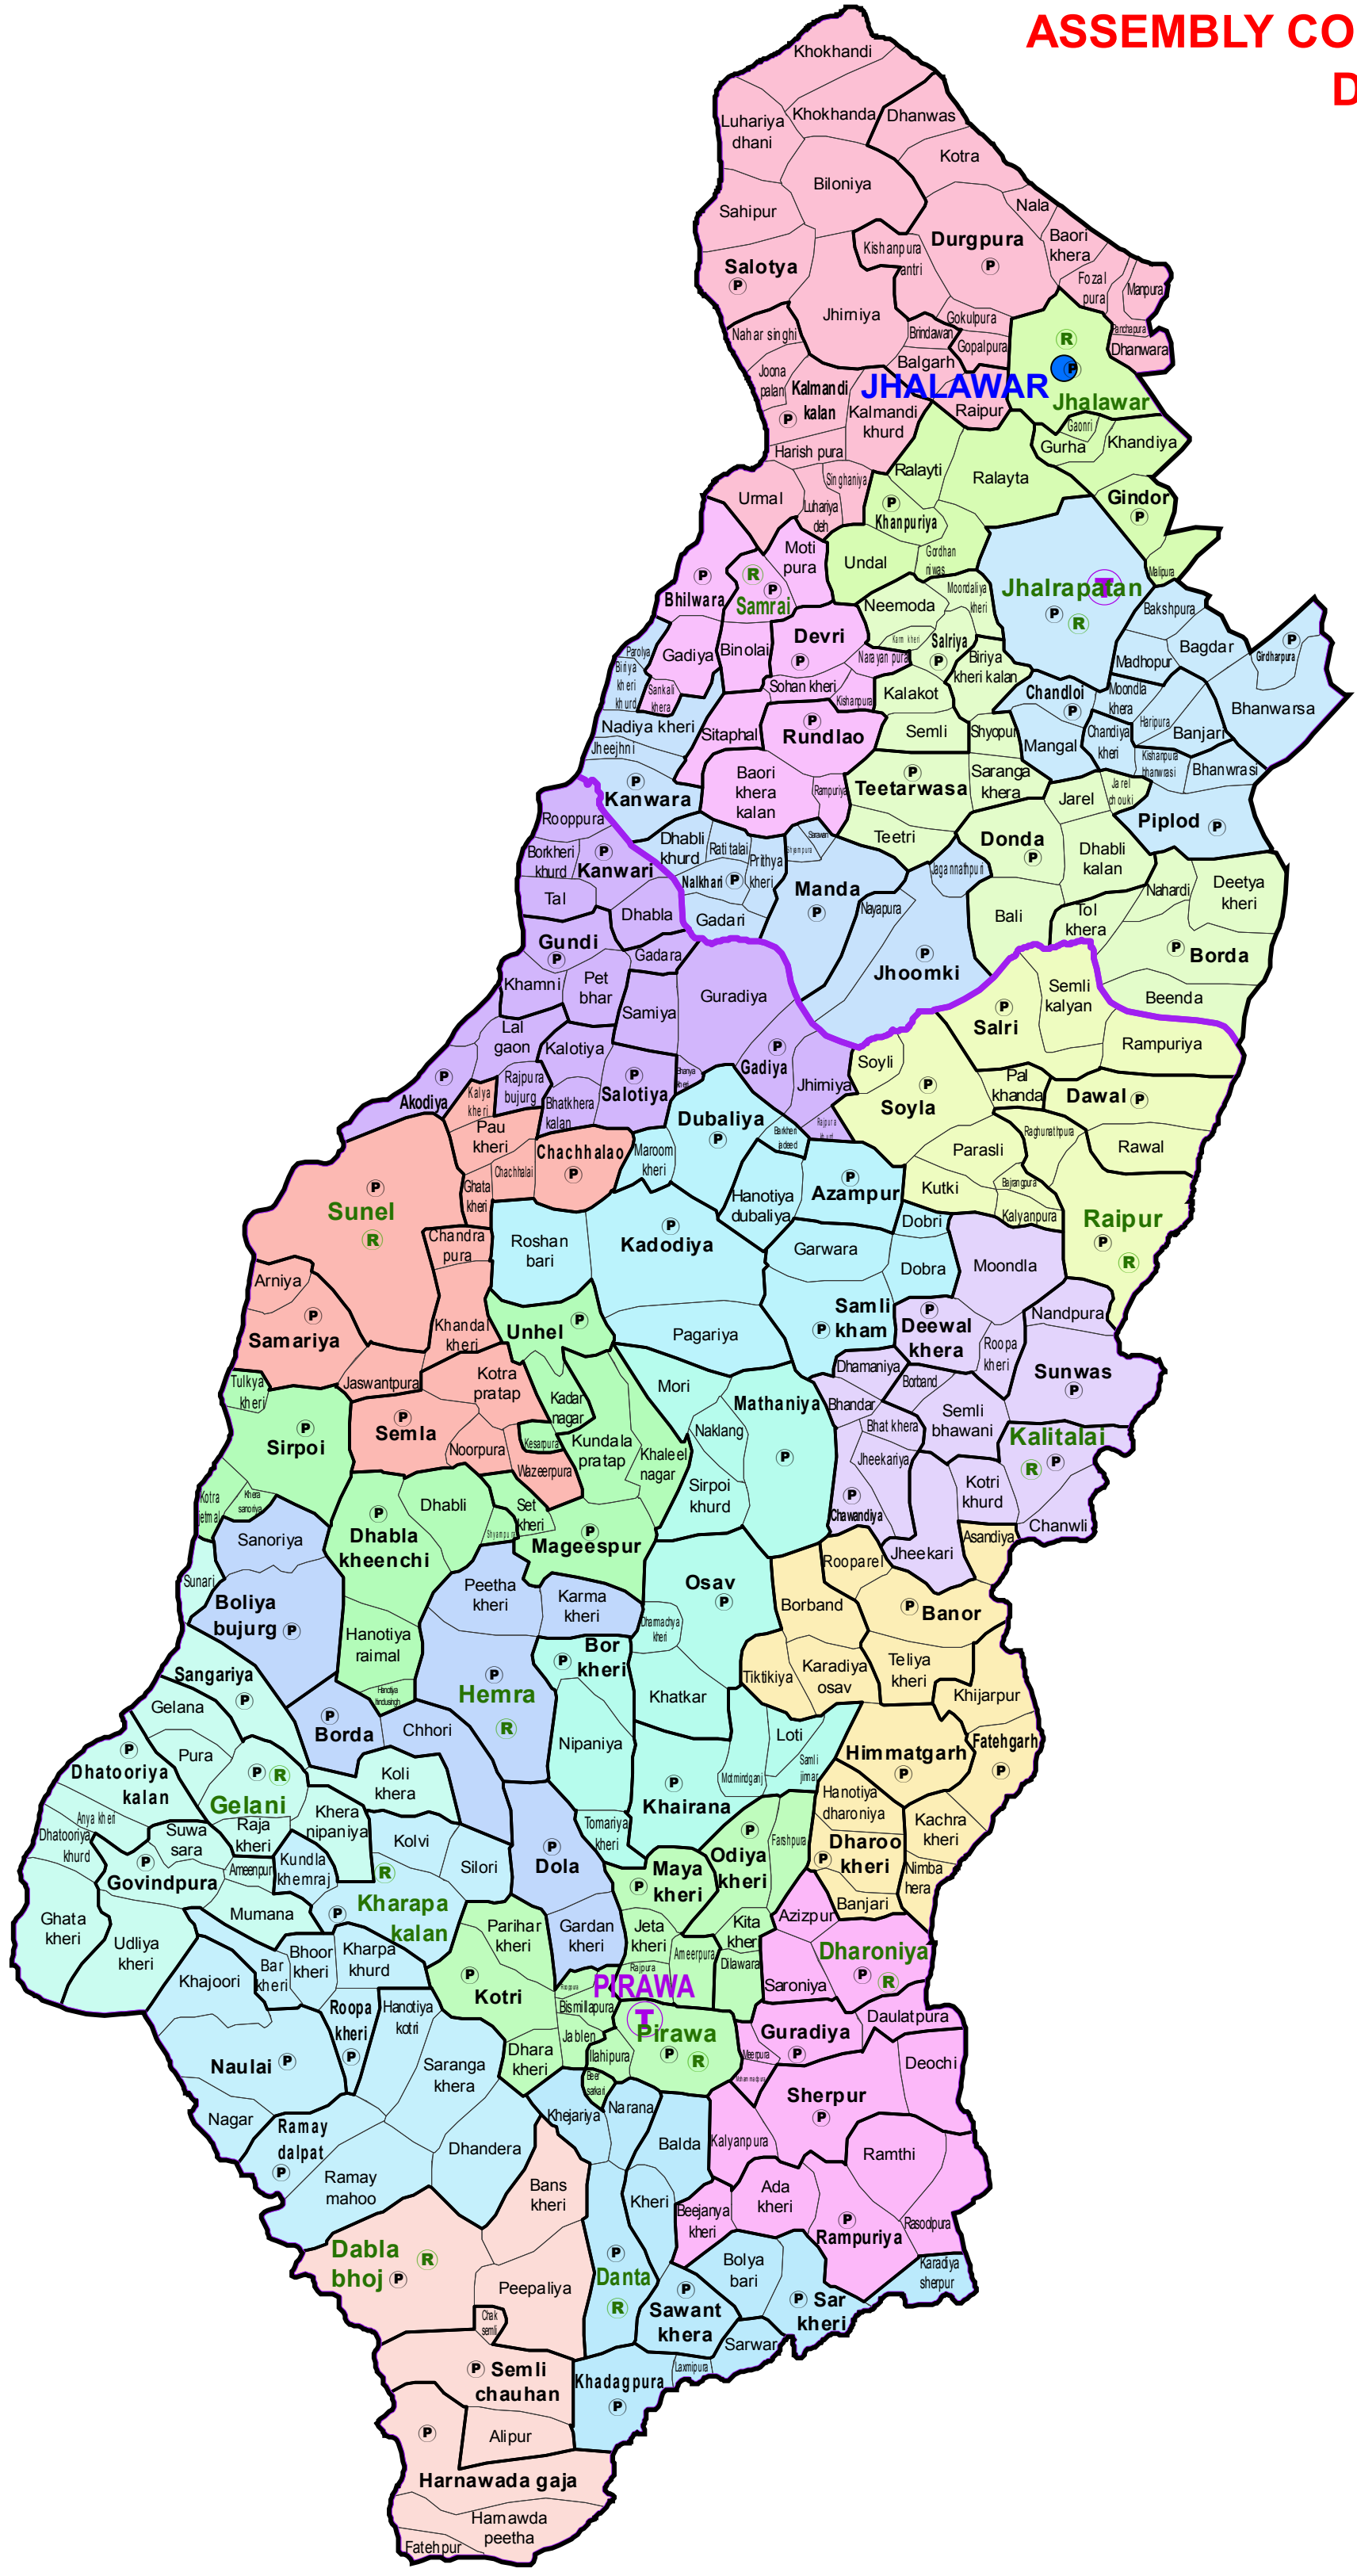

# ASSEMBLY CONSTITUENCY - JHALARAPATAN-198

## DISTRICT - JHALAWAR

### Legend

- District Headquarter
- T Tehsil Headquarter
- R ILR Headquarter
- P Patwar Circle Headquarter
- Tehsil Name Tehsil Boundary
- ILR Circle Name ILR Circle Boundary
- Patwar Circle Boundary Patwar Circle Boundary
- Village Name Village Boundary