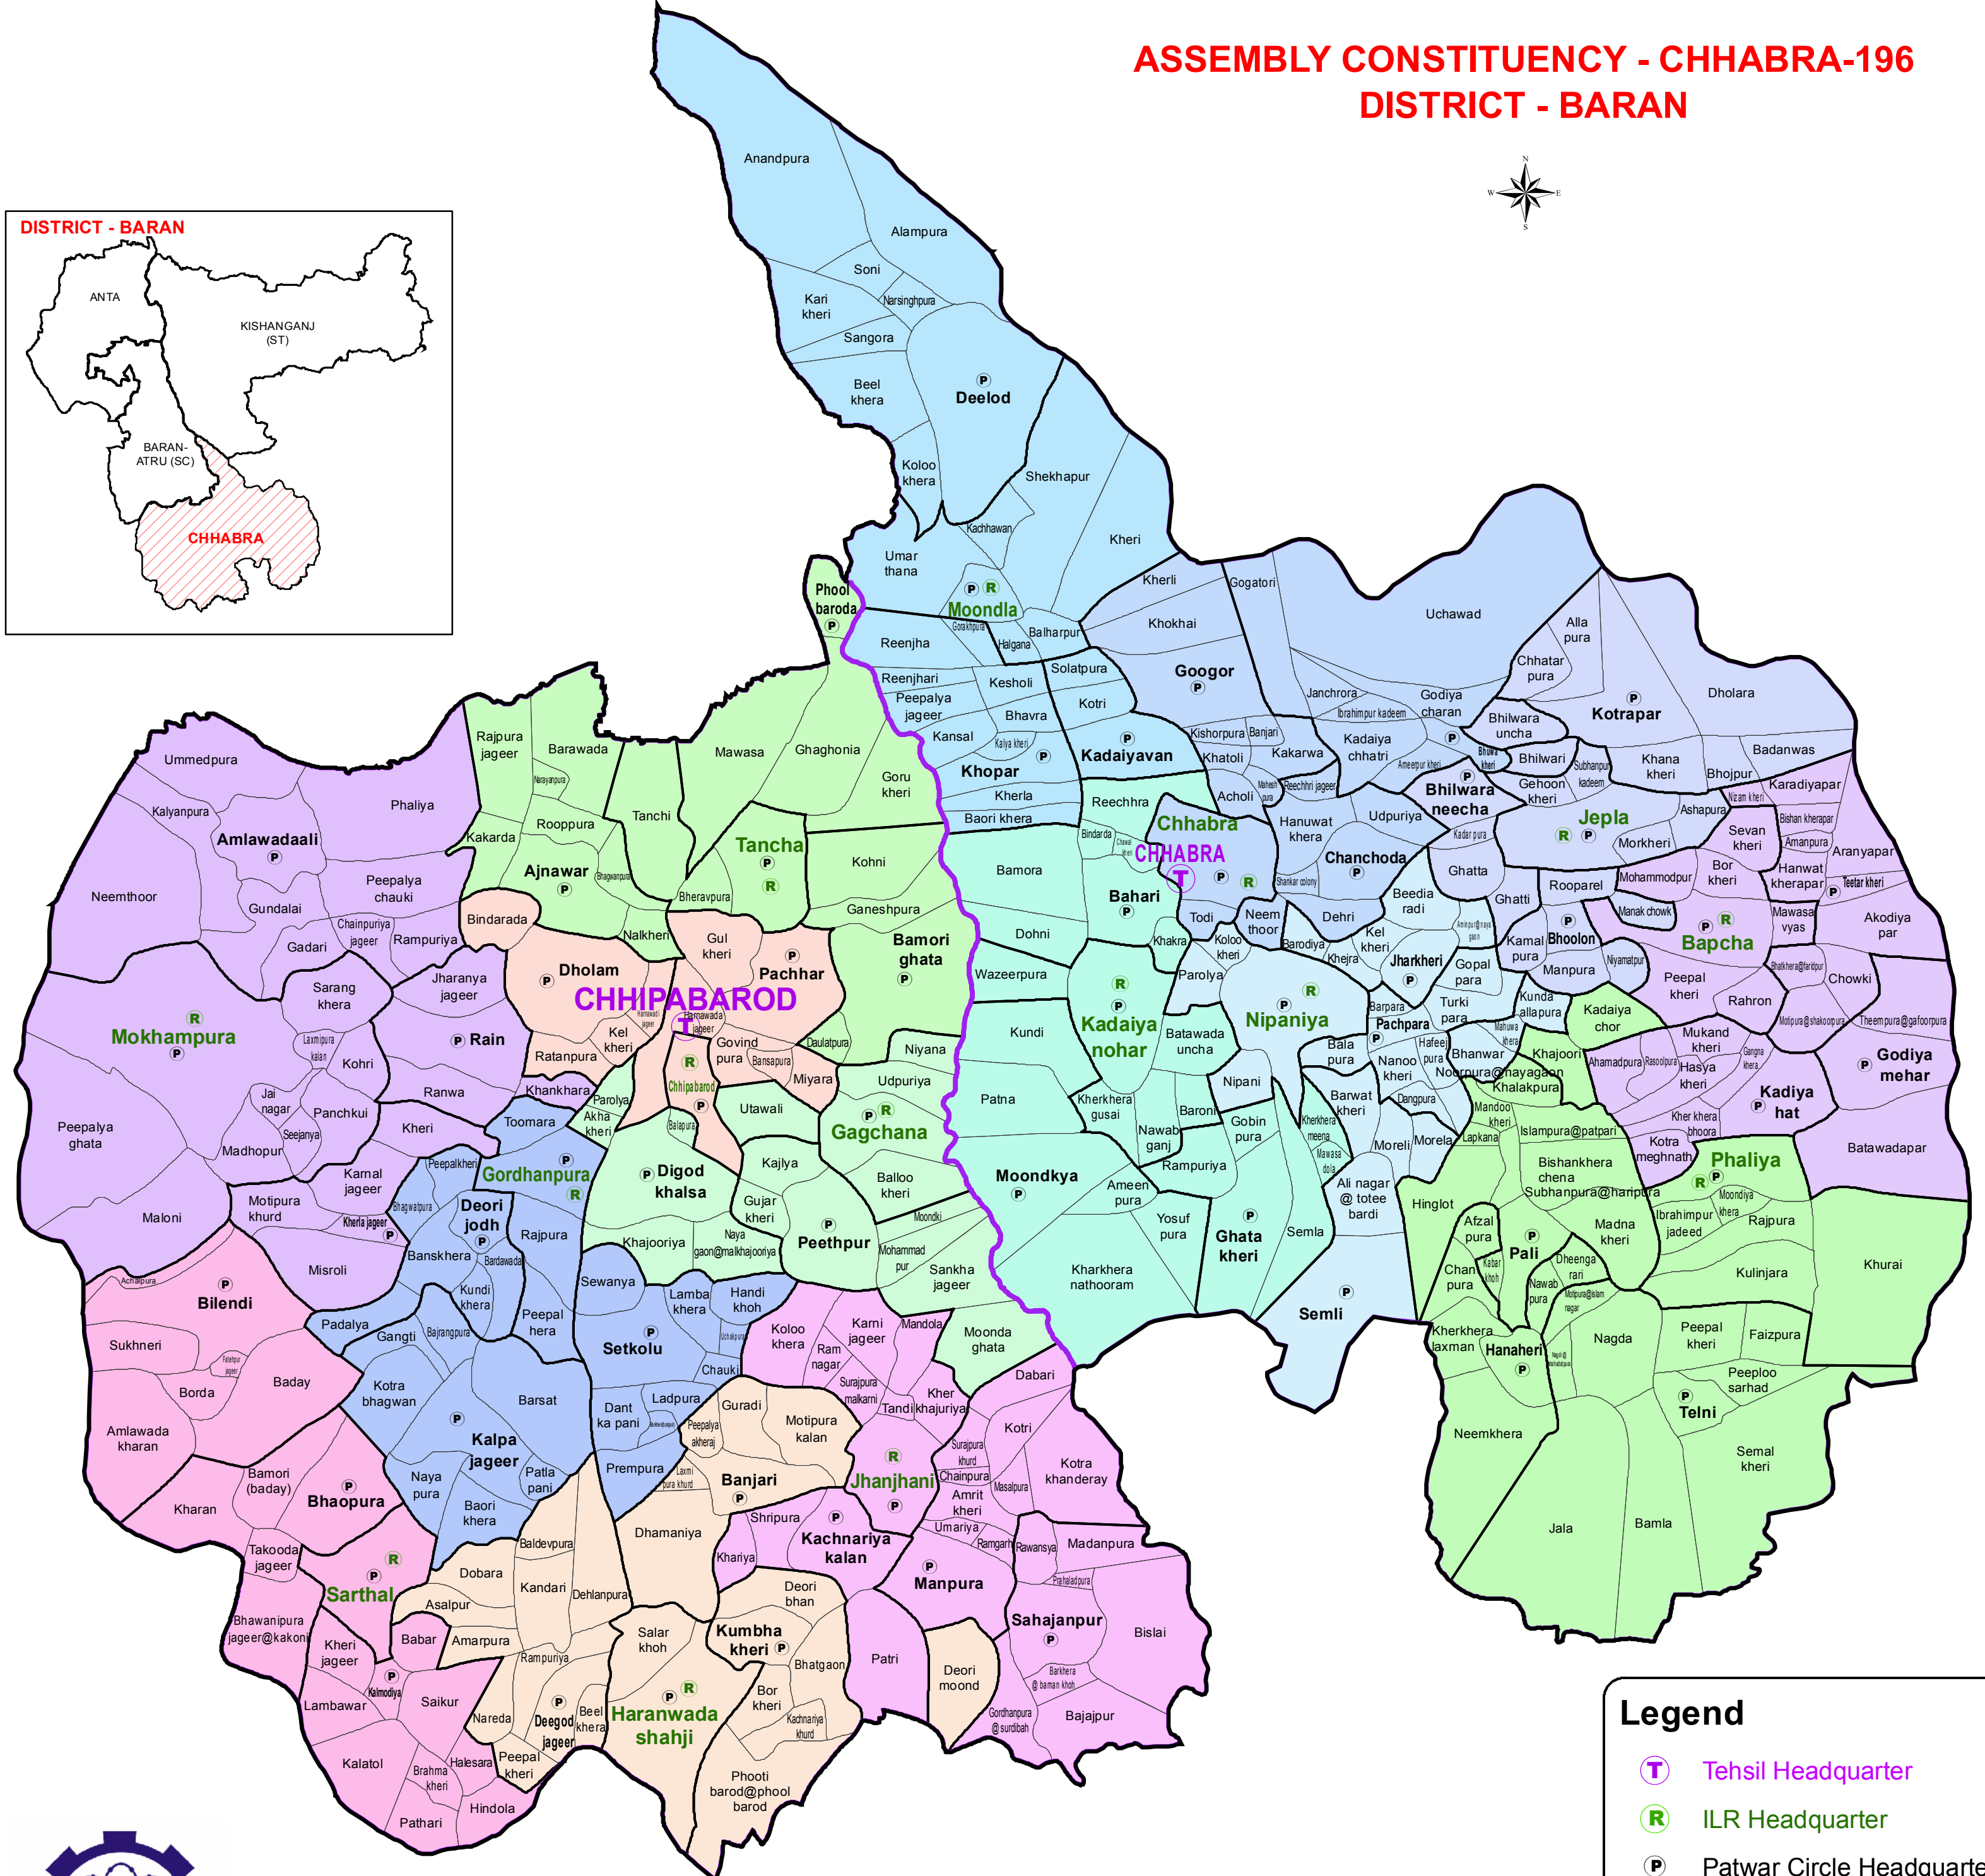

ASSEMBLY CONSTITUENCY - CHHABRA-196 DISTRICT - BARAN

Legend

- T Tehsil Headquarter
- R ILR Headquarter
- P Patwar Circle Headquarter
- Tehsil Name Tehsil Boundary
- ILR Circle Name ILR Circle Boundary
- Patwar Circle Name Patwar Circle Boundary
- Village Name Village Boundary