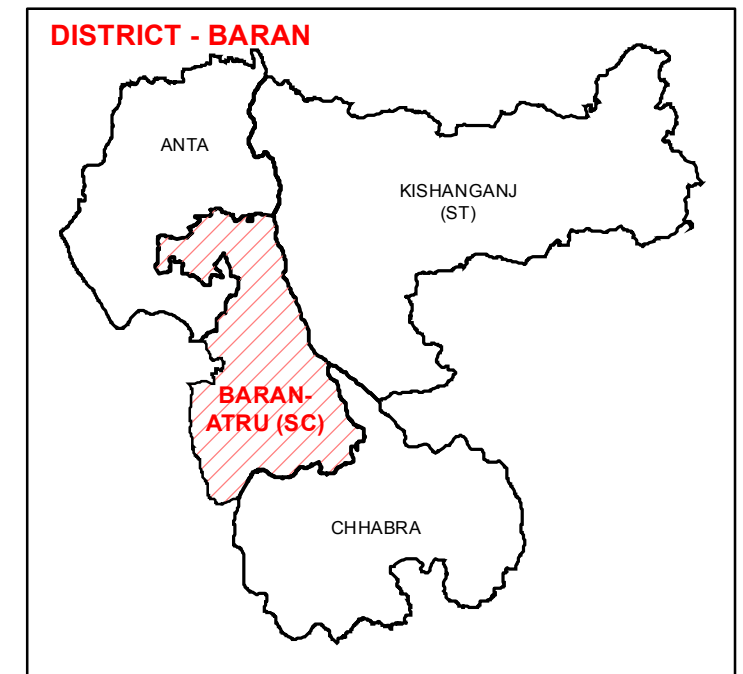

ASSEMBLY CONSTITUENCY - BARAN-ATRU (SC)-195 DISTRICT - BARAN

Legend

- District Headquarter
- Ⓣ Tehsil Headquarter
- Ⓡ ILR Headquarter
- P Patwar Circle Headquarter
- Tehsil Name Tehsil Boundary
- ILR Circle Name ILR Circle Boundary
- Patwar Circle Boundary Patwar Circle Boundary
- Village Name Village Boundary