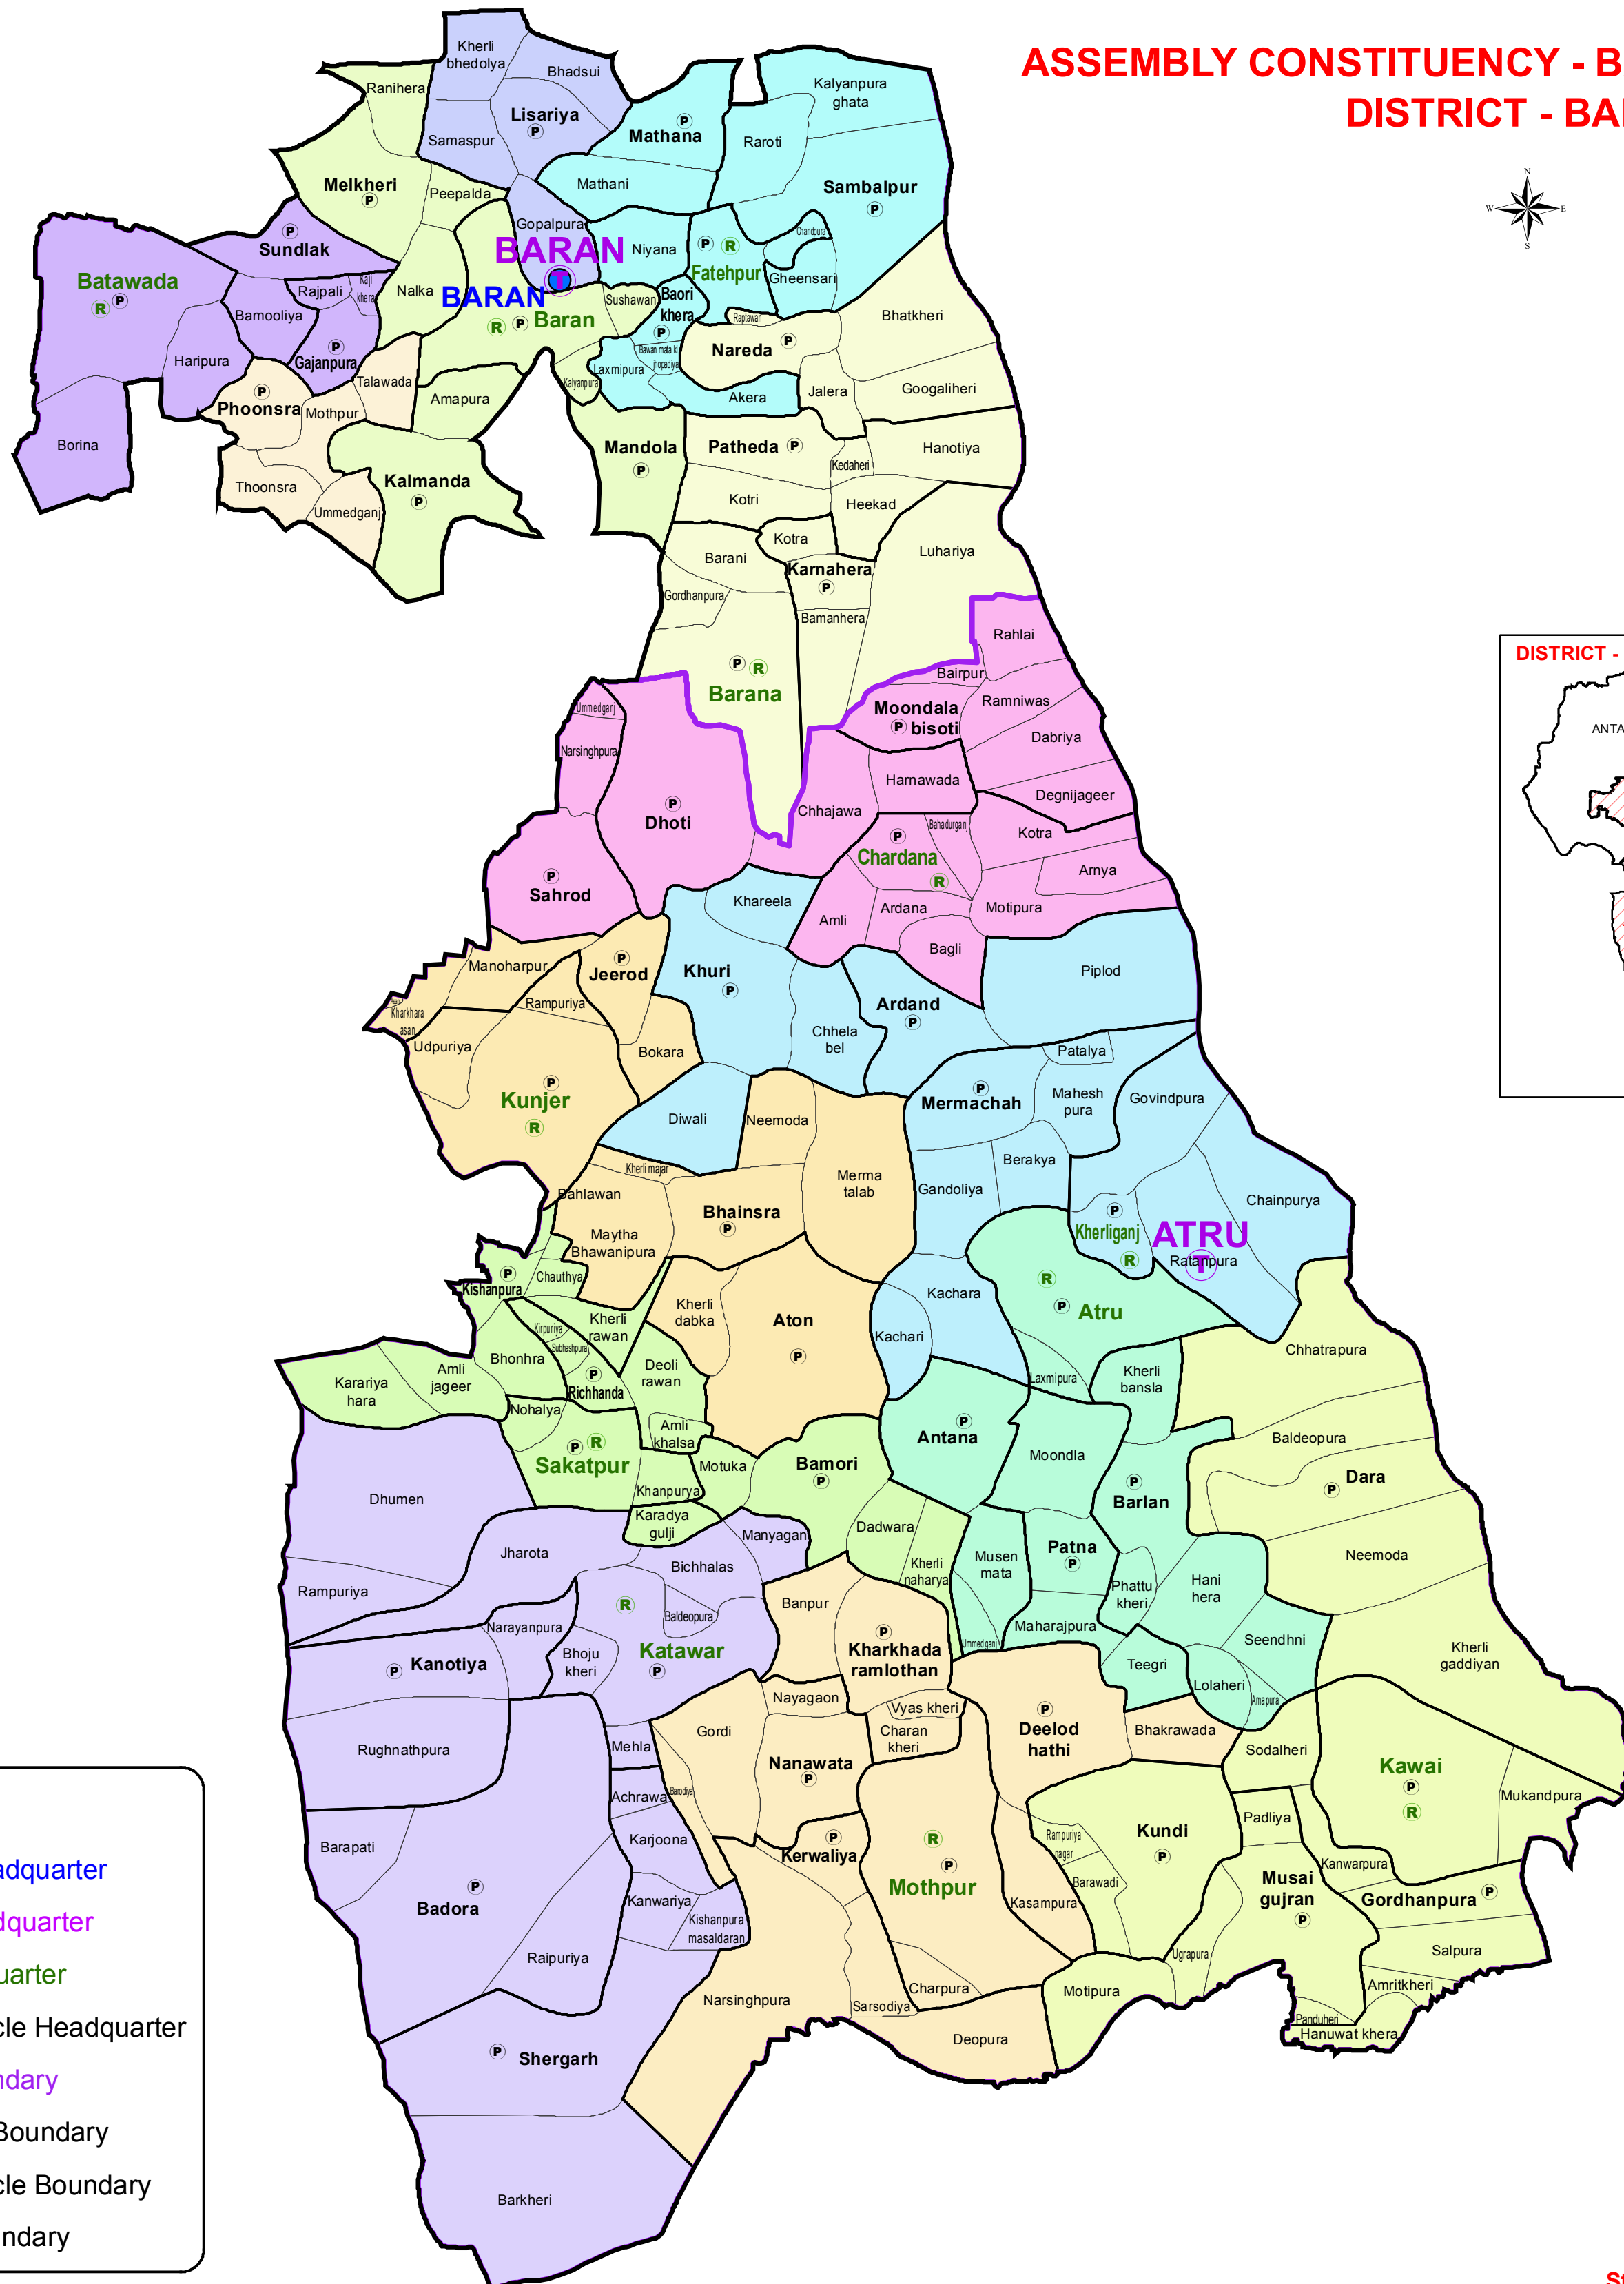

ASSEMBLY CONSTITUENCY - BARAN-ATRU (SC)-195 DISTRICT - BARAN

Legend

- District Headquarter
- Ⓣ Tehsil Headquarter
- Ⓡ ILR Headquarter
- P Patwar Circle Headquarter
- Tehsil Name Tehsil Boundary
- ILR Circle Name ILR Circle Boundary
- Patwar Circle Boundary Patwar Circle Boundary
- Village Name Village Boundary