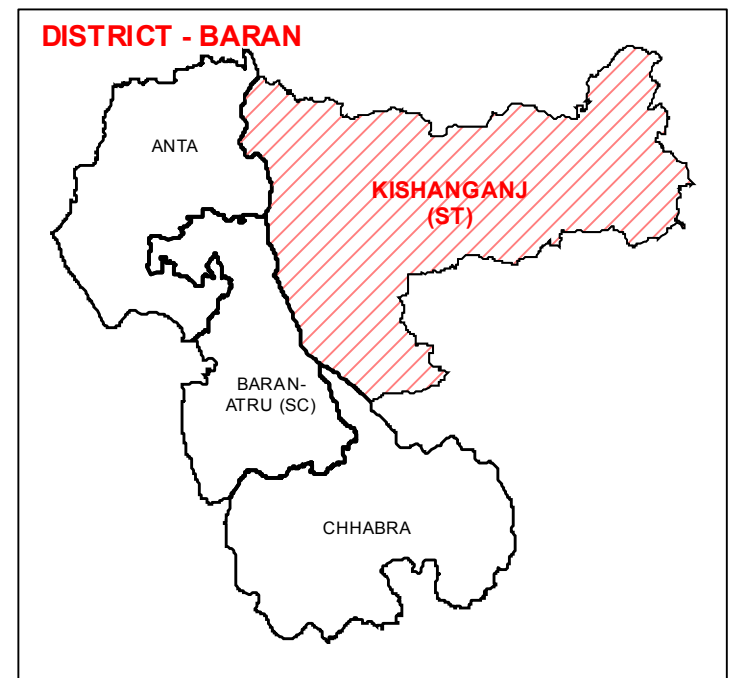

# ASSEMBLY CONSTITUENCY - KISHANGANJ (ST)-194

## DISTRICT - BARAN

**Legend**

- T Tehsil Headquarter
- R ILR Headquarter
- P Patwar Circle Headquarter
- Tehsil Name Tehsil Boundary
- ILR Circle Name ILR Circle Boundary
- Patwar Circle Boundary Patwar Circle Boundary
- Village Name Village Boundary

State Remote Sensing Application Centre  
DST, GoR, Jodhpur