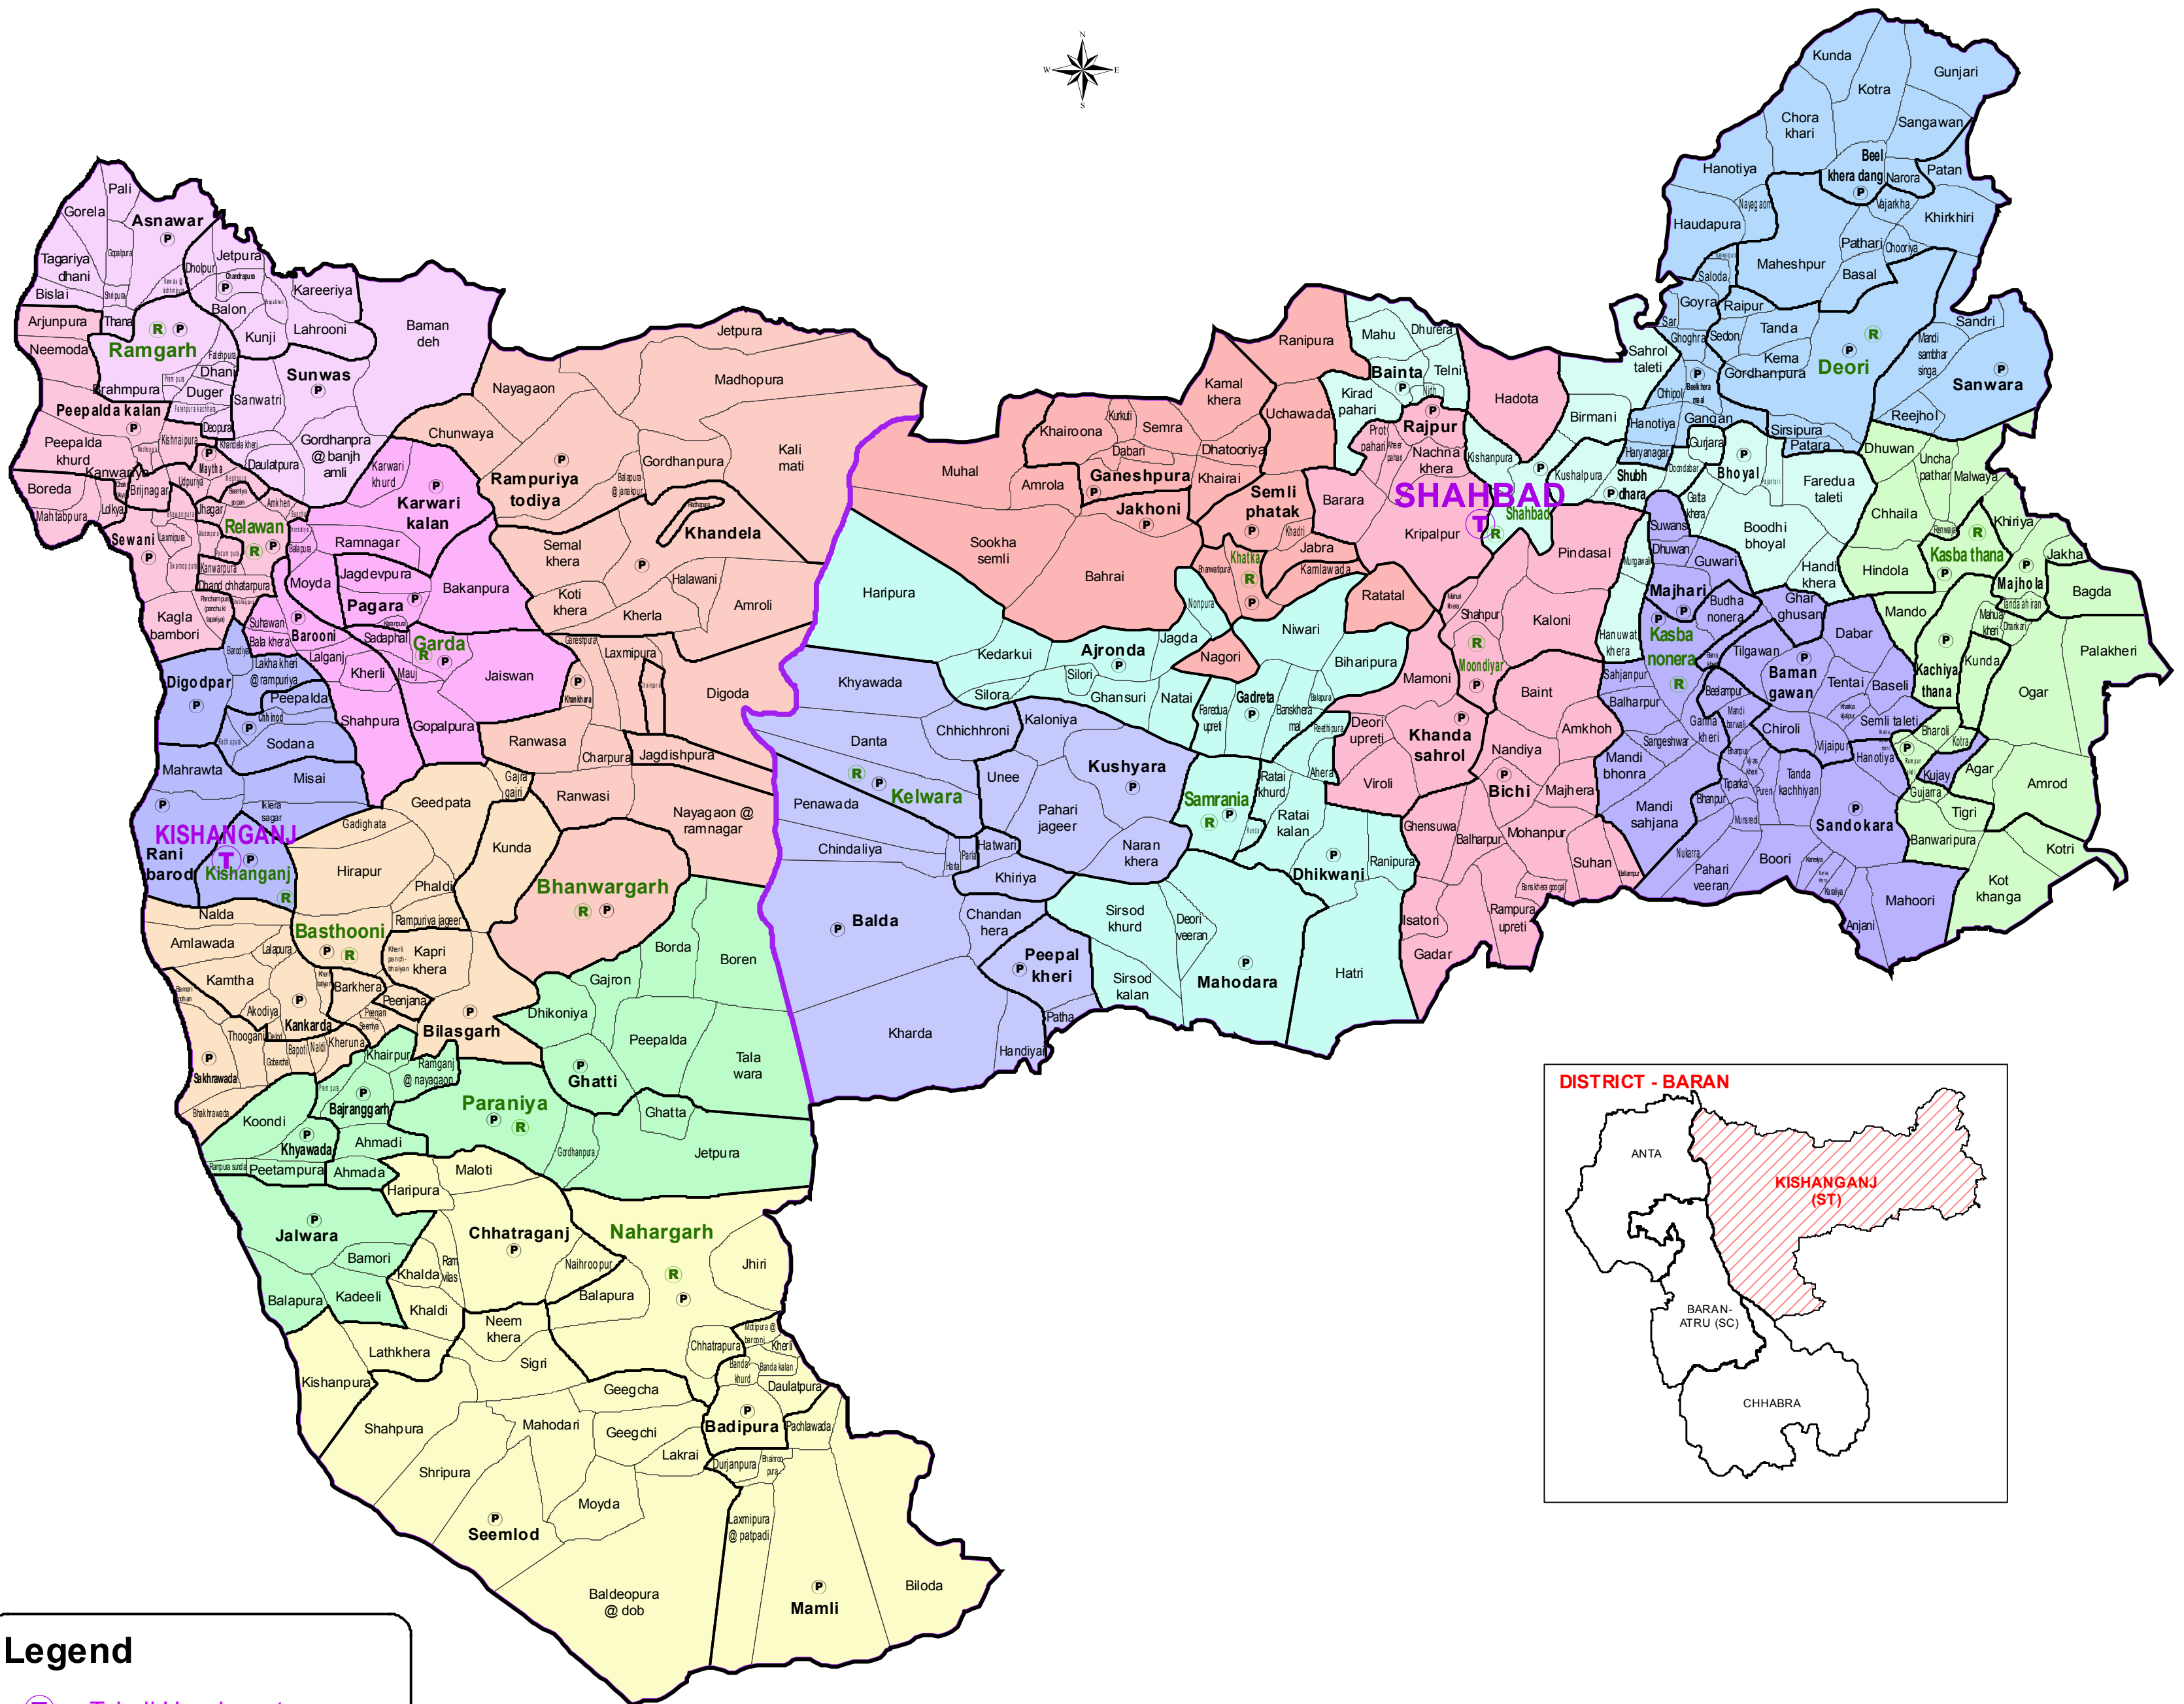

# ASSEMBLY CONSTITUENCY - KISHANGANJ (ST)-194

## DISTRICT - BARAN

**Legend**

- T Tehsil Headquarter
- R ILR Headquarter
- P Patwar Circle Headquarter
- Tehsil Name Tehsil Boundary
- ILR Circle Name ILR Circle Boundary
- Patwar Circle Boundary Patwar Circle Boundary
- Village Name Village Boundary

State Remote Sensing Application Centre  
DST, GoR, Jodhpur