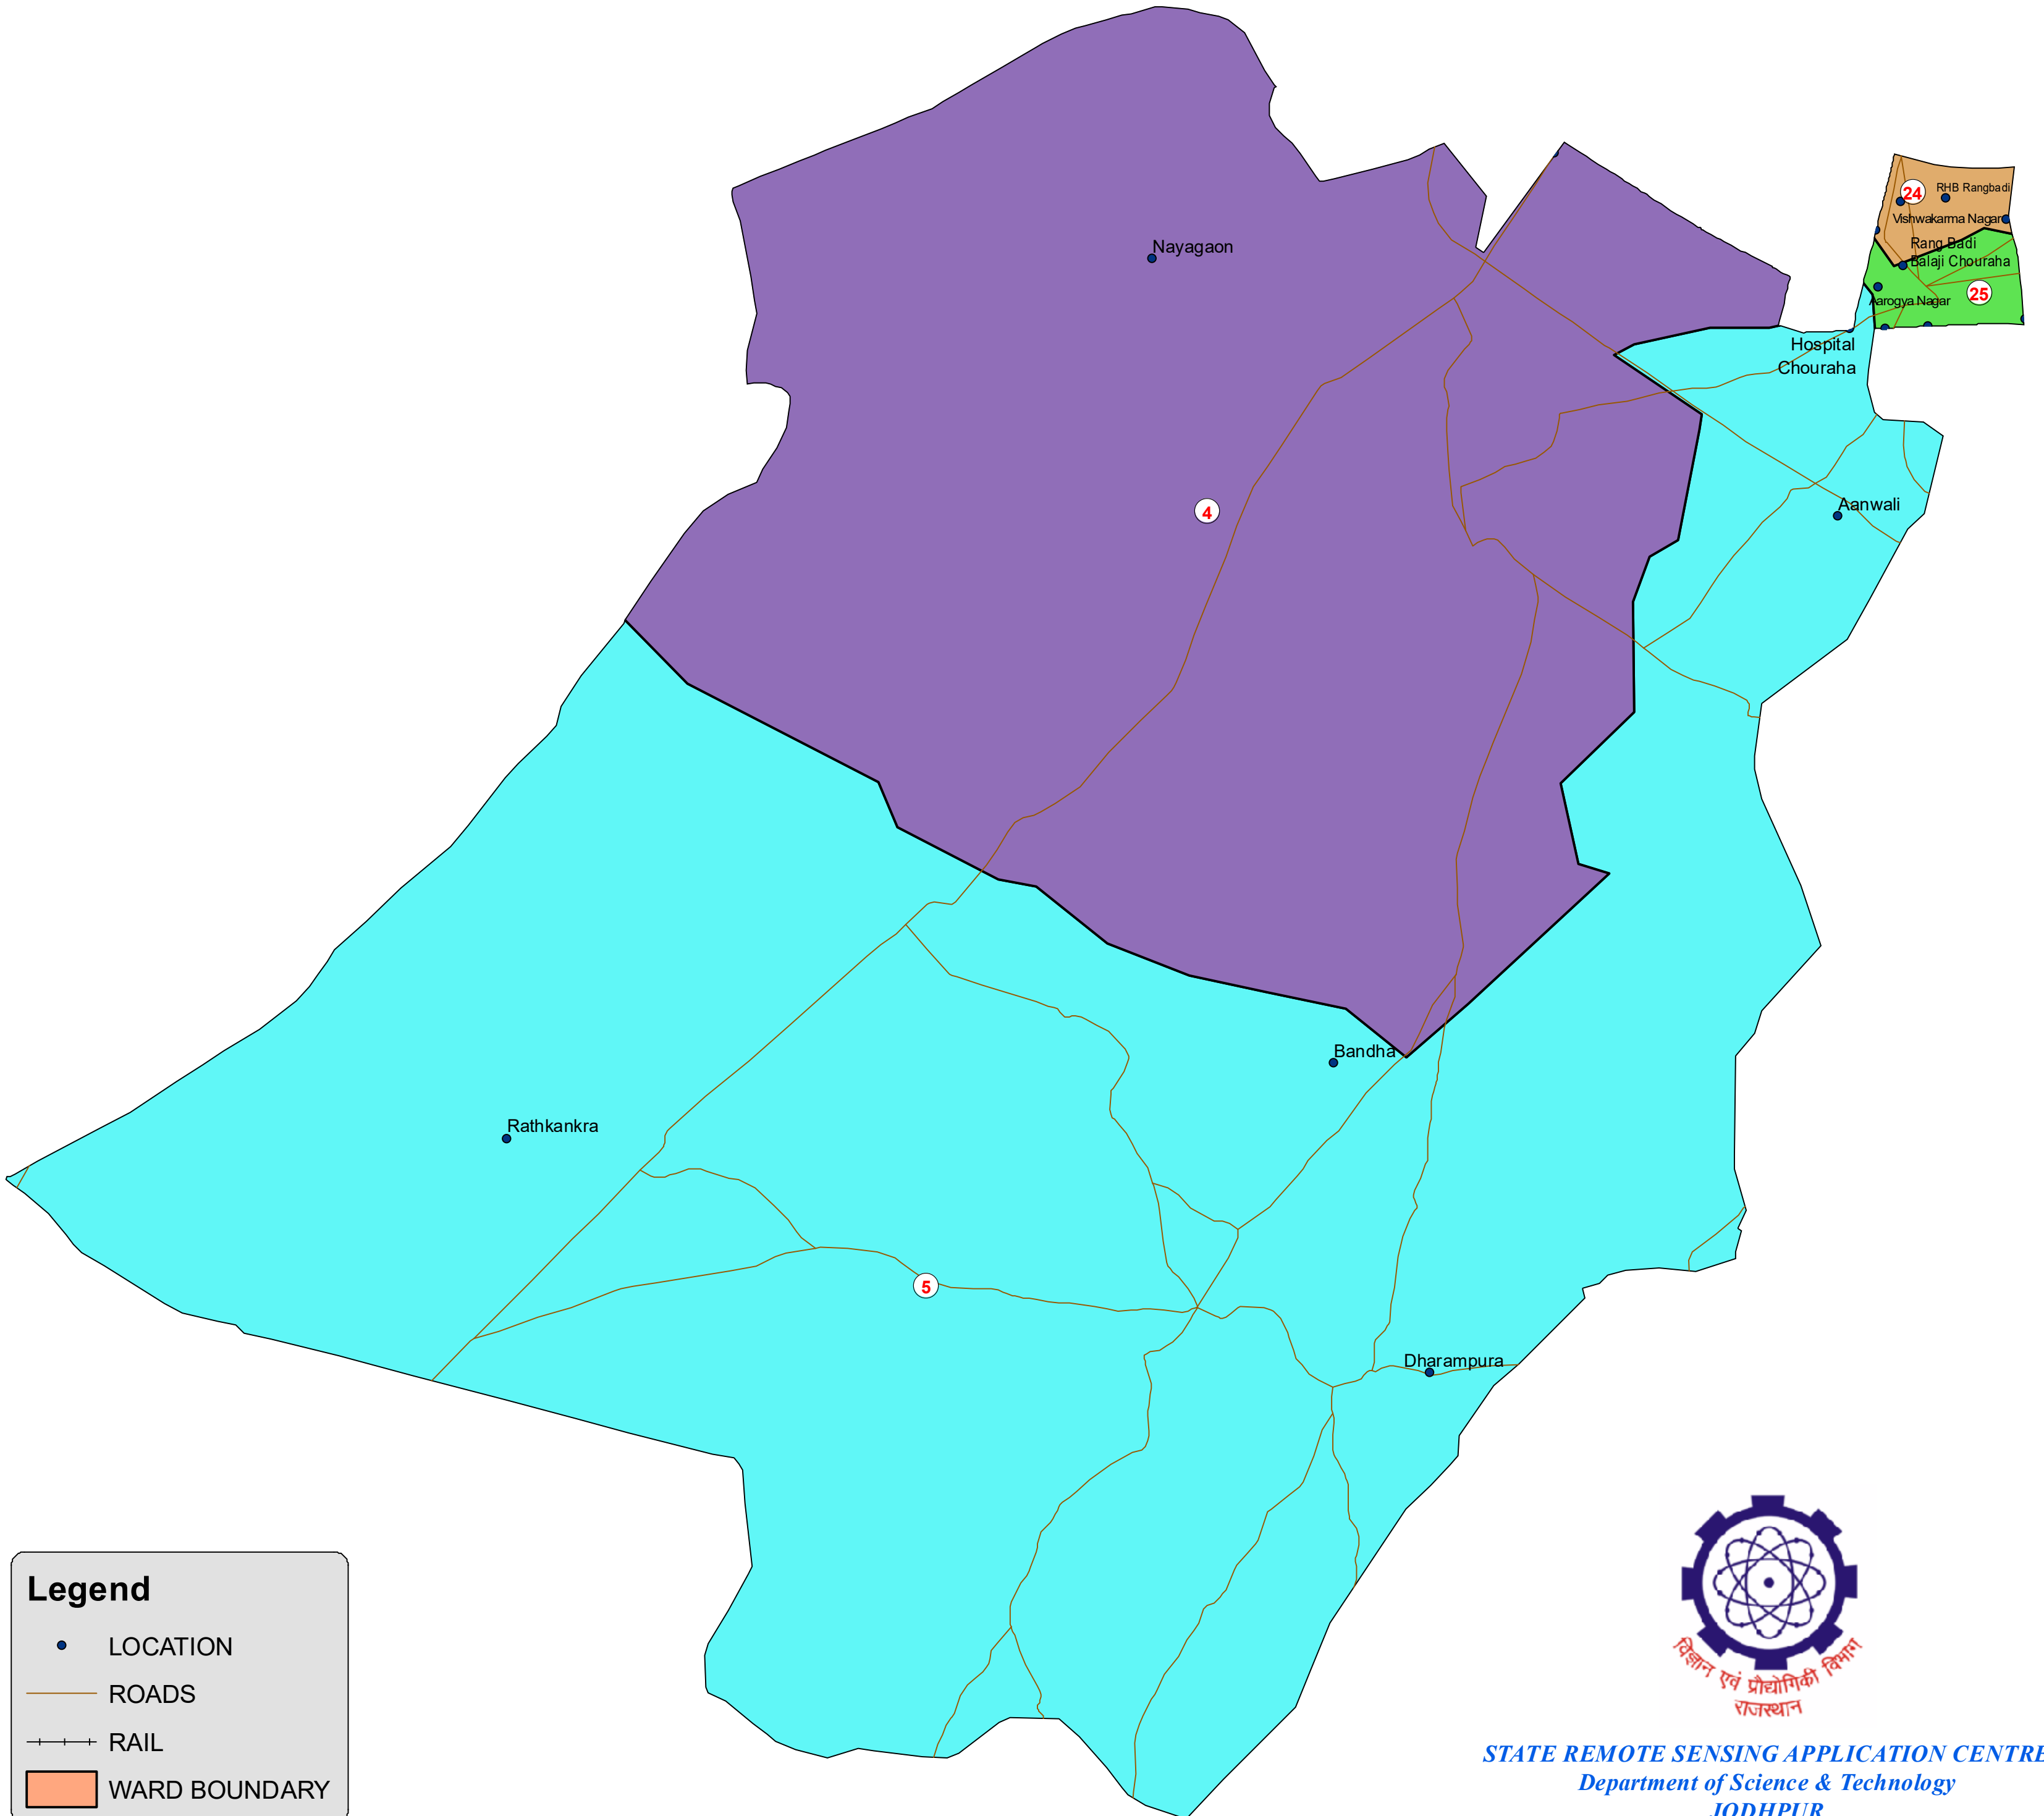

MAP SHOWING WARD BOUNDARIES ASSEMBLY CONSTITUENCY - RAMGANJ MANDI PART (192)

Legend

- LOCATION
- ROADS
- +++ RAIL
- WARD BOUNDARY

STATE REMOTE SENSING APPLICATION CENTRE
Department of Science & Technology
JODHPUR

ASSEMBLY CONSTITUENCY - RAMGANJ MANDI (SC)-192

DISTRICT - KOTA

Legend

- T Tehsil Headquarter
- R ILR Headquarter
- P Patwar Circle Headquarter
- Tehsil Name Tehsil Boundary
- ILR Circle Name ILR Circle Boundary
- Patwar Circle Boundary Patwar Circle Boundary
- Village Name Village Boundary