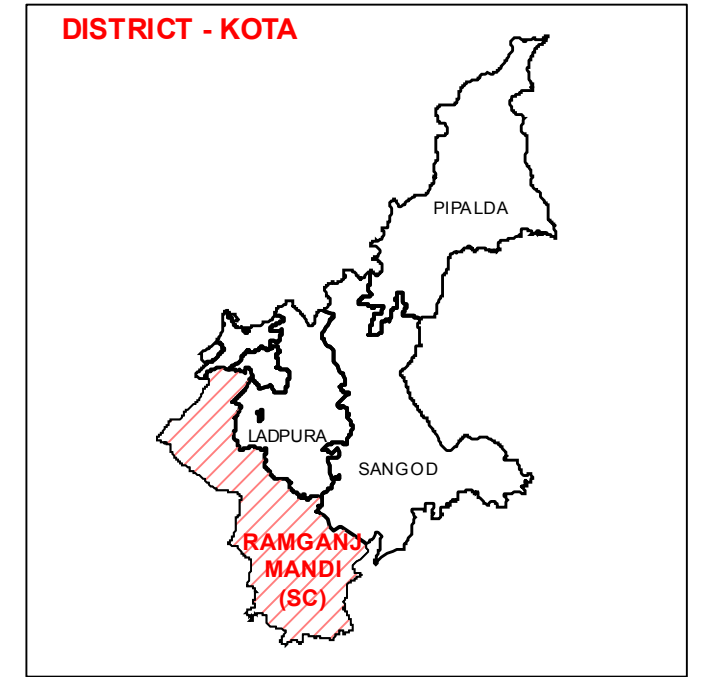

MAP SHOWING WARD BOUNDARIES ASSEMBLY CONSTITUENCY - RAMGANJ MANDI PART (192)

Legend

- LOCATION
- ROADS
- +++ RAIL
- WARD BOUNDARY

STATE REMOTE SENSING APPLICATION CENTRE
Department of Science & Technology
JODHPUR

ASSEMBLY CONSTITUENCY - RAMGANJ MANDI (SC)-192

DISTRICT - KOTA

Legend

- T Tehsil Headquarter
- R ILR Headquarter
- P Patwar Circle Headquarter
- Tehsil Name Tehsil Boundary
- ILR Circle Name ILR Circle Boundary
- Patwar Circle Boundary Patwar Circle Boundary
- Village Name Village Boundary