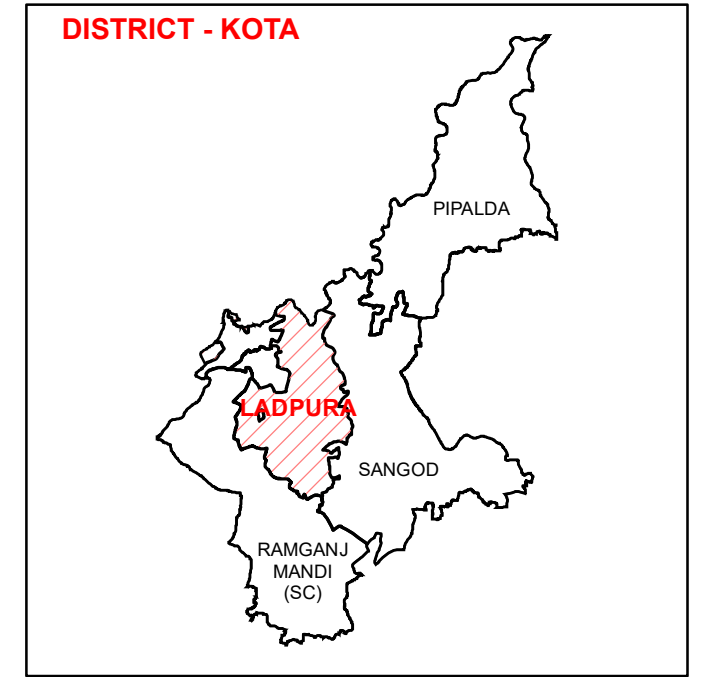

MAP SHOWING WARD BOUNDARIES ASSEMBLY CONSTITUENCY - LADPURA PART (191)

Legend

- LOCATION
- ROAD
- +++ RAIL
- WARD BOUNDARY

STATE REMOTE SENSING APPLICATION CENTRE
Department of Science & Technology
JODHPUR

ASSEMBLY CONSTITUENCY - LADPURA-191

DISTRICT - KOTA

Legend

- Tehsil Headquarter
- ILR Headquarter
- Patwar Circle Headquarter
- Tehsil Boundary
- ILR Circle Boundary
- Patwar Circle Boundary
- Village Boundary

State Remote Sensing Application Centre
DST, GoR, Jodhpur