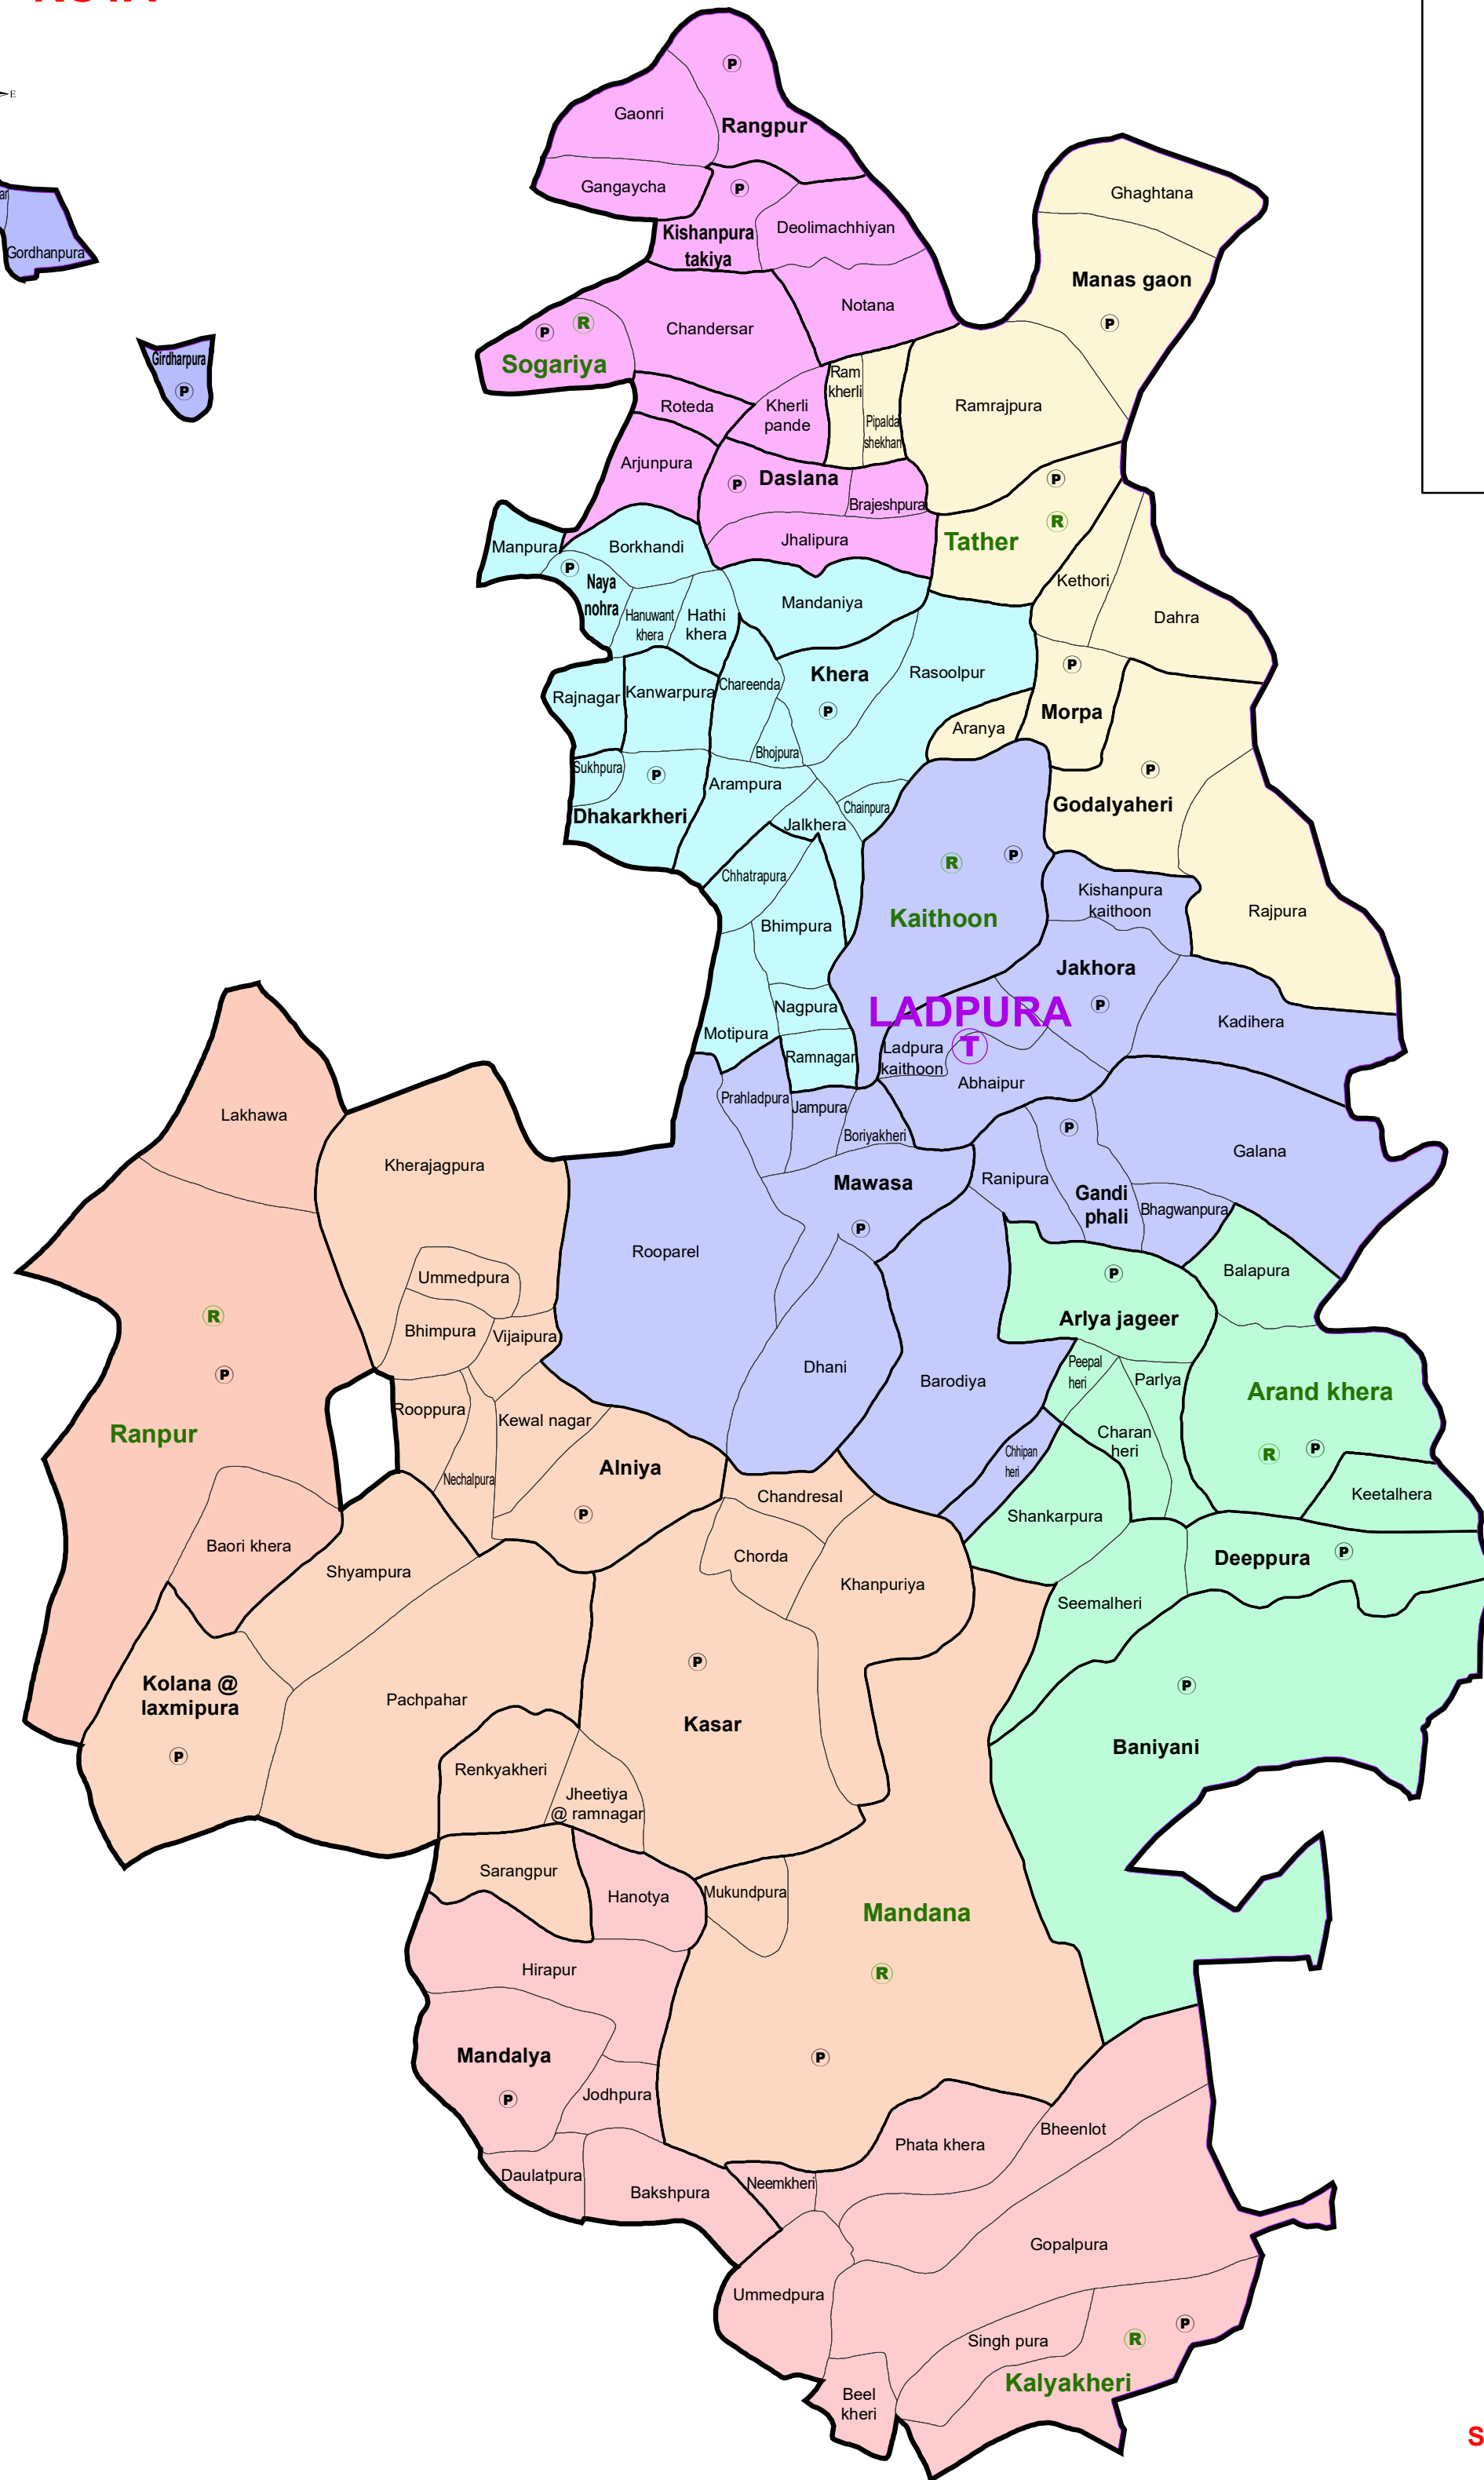

MAP SHOWING WARD BOUNDARIES ASSEMBLY CONSTITUENCY - LADPURA PART (191)

Legend

- LOCATION
- ROAD
- +++ RAIL
- WARD BOUNDARY

STATE REMOTE SENSING APPLICATION CENTRE
Department of Science & Technology
JODHPUR

ASSEMBLY CONSTITUENCY - LADPURA-191

DISTRICT - KOTA

Legend

- Tehsil Headquarter
- ILR Headquarter
- Patwar Circle Headquarter
- Tehsil Boundary
- ILR Circle Boundary
- Patwar Circle Boundary
- Village Boundary

State Remote Sensing Application Centre
DST, GoR, Jodhpur