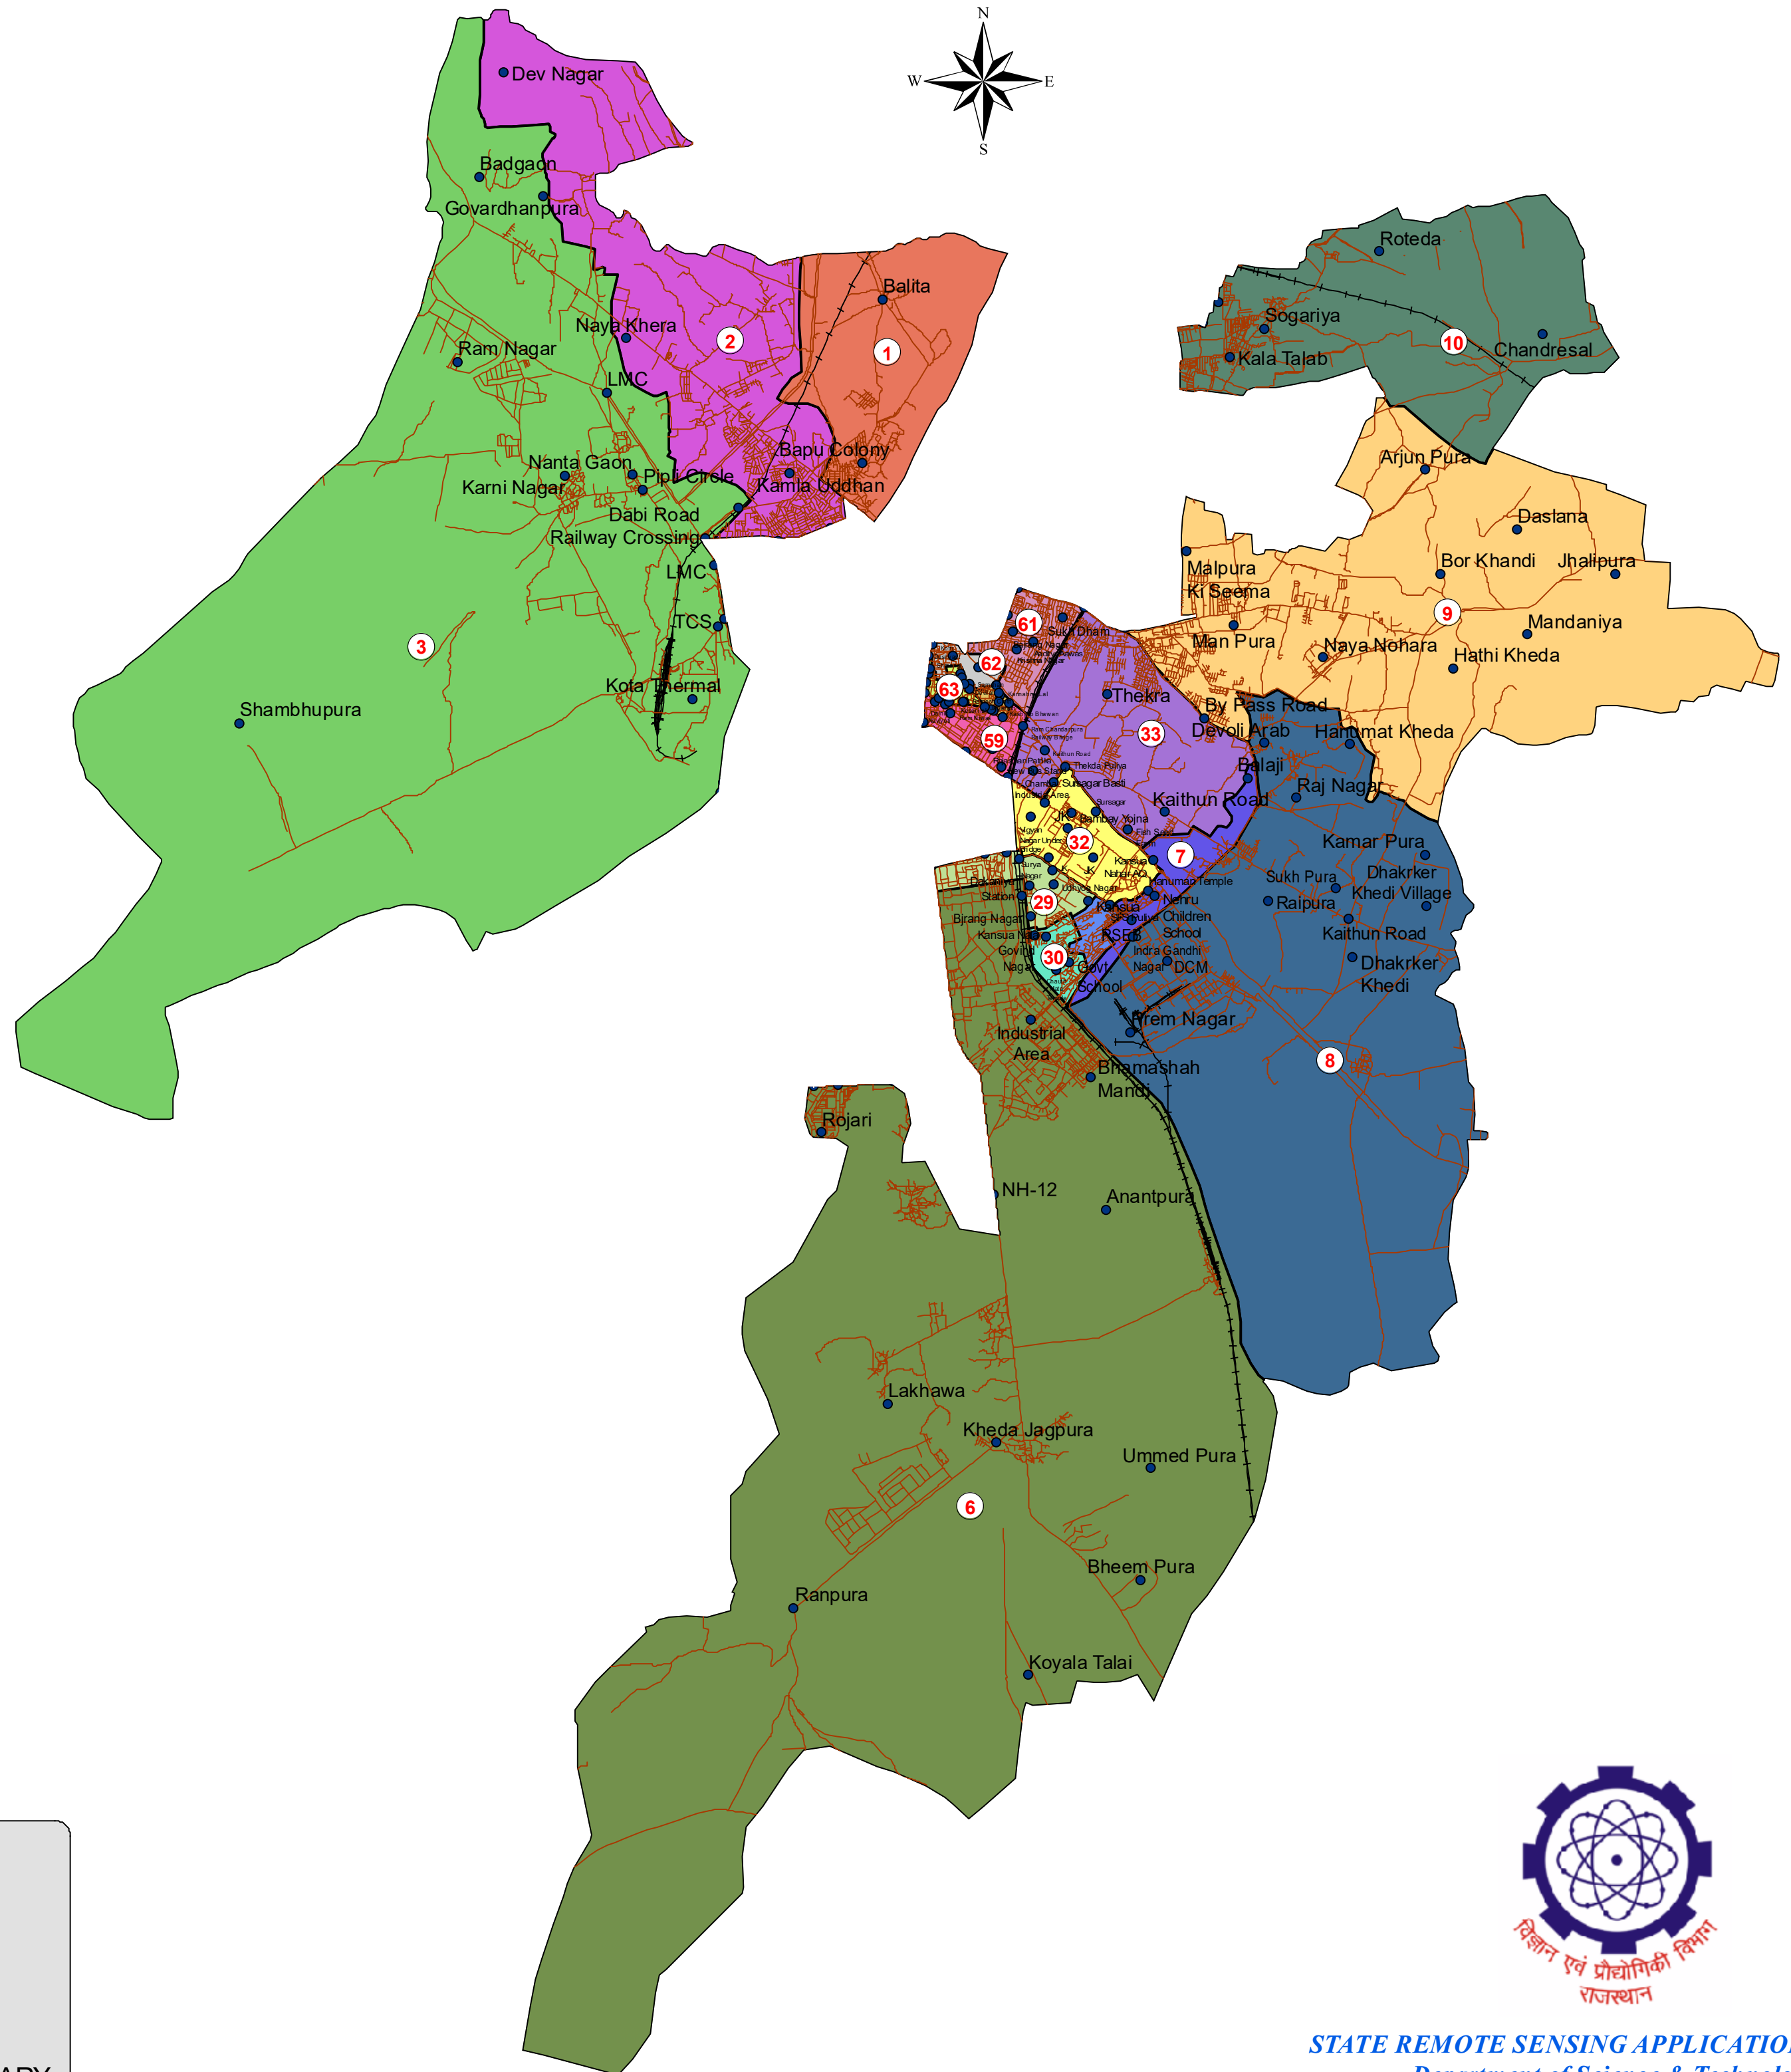

MAP SHOWING WARD BOUNDARIES ASSEMBLY CONSTITUENCY - LADPURA PART (191)

Legend

- LOCATION
- ROAD
- +++ RAIL
- WARD BOUNDARY

STATE REMOTE SENSING APPLICATION CENTRE
Department of Science & Technology
JODHPUR

ASSEMBLY CONSTITUENCY - LADPURA-191

DISTRICT - KOTA

Legend

- Tehsil Headquarter
- ILR Headquarter
- Patwar Circle Headquarter
- Tehsil Boundary
- ILR Circle Boundary
- Patwar Circle Boundary
- Village Boundary

State Remote Sensing Application Centre
DST, GoR, Jodhpur