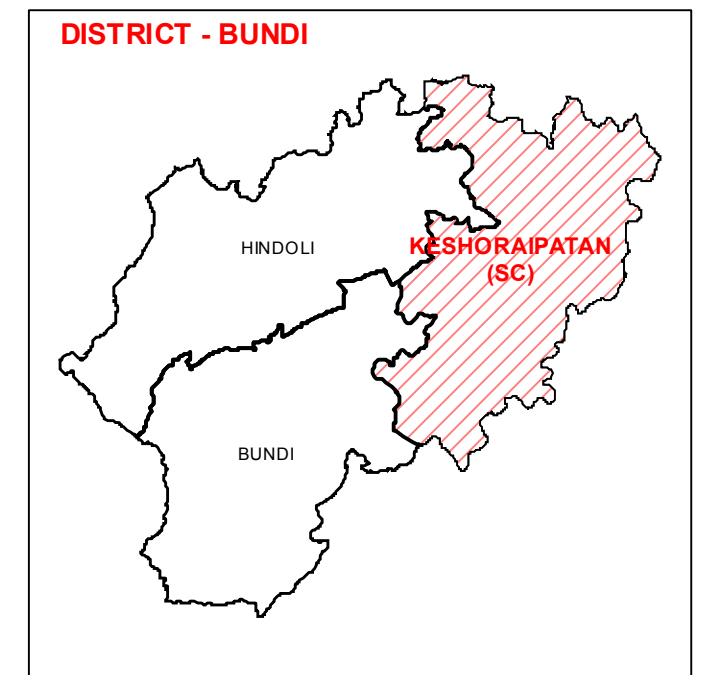

# ASSEMBLY CONSTITUENCY - KESHORAIPATAN (SC)-185 DISTRICT - BUNDI

## Legend

- Ⓣ Tehsil Headquarter
- Ⓡ ILR Headquarter
- Ⓟ Patwar Circle Headquarter
- Tehsil Name Tehsil Boundary
- ILR Circle Name ILR Circle Boundary
- Patwar Circle Patwar Circle Boundary
- Village Name Village Boundary

State Remote Sensing Application Centre  
DST, GoR, Jodhpur

Election Department, Rajasthan