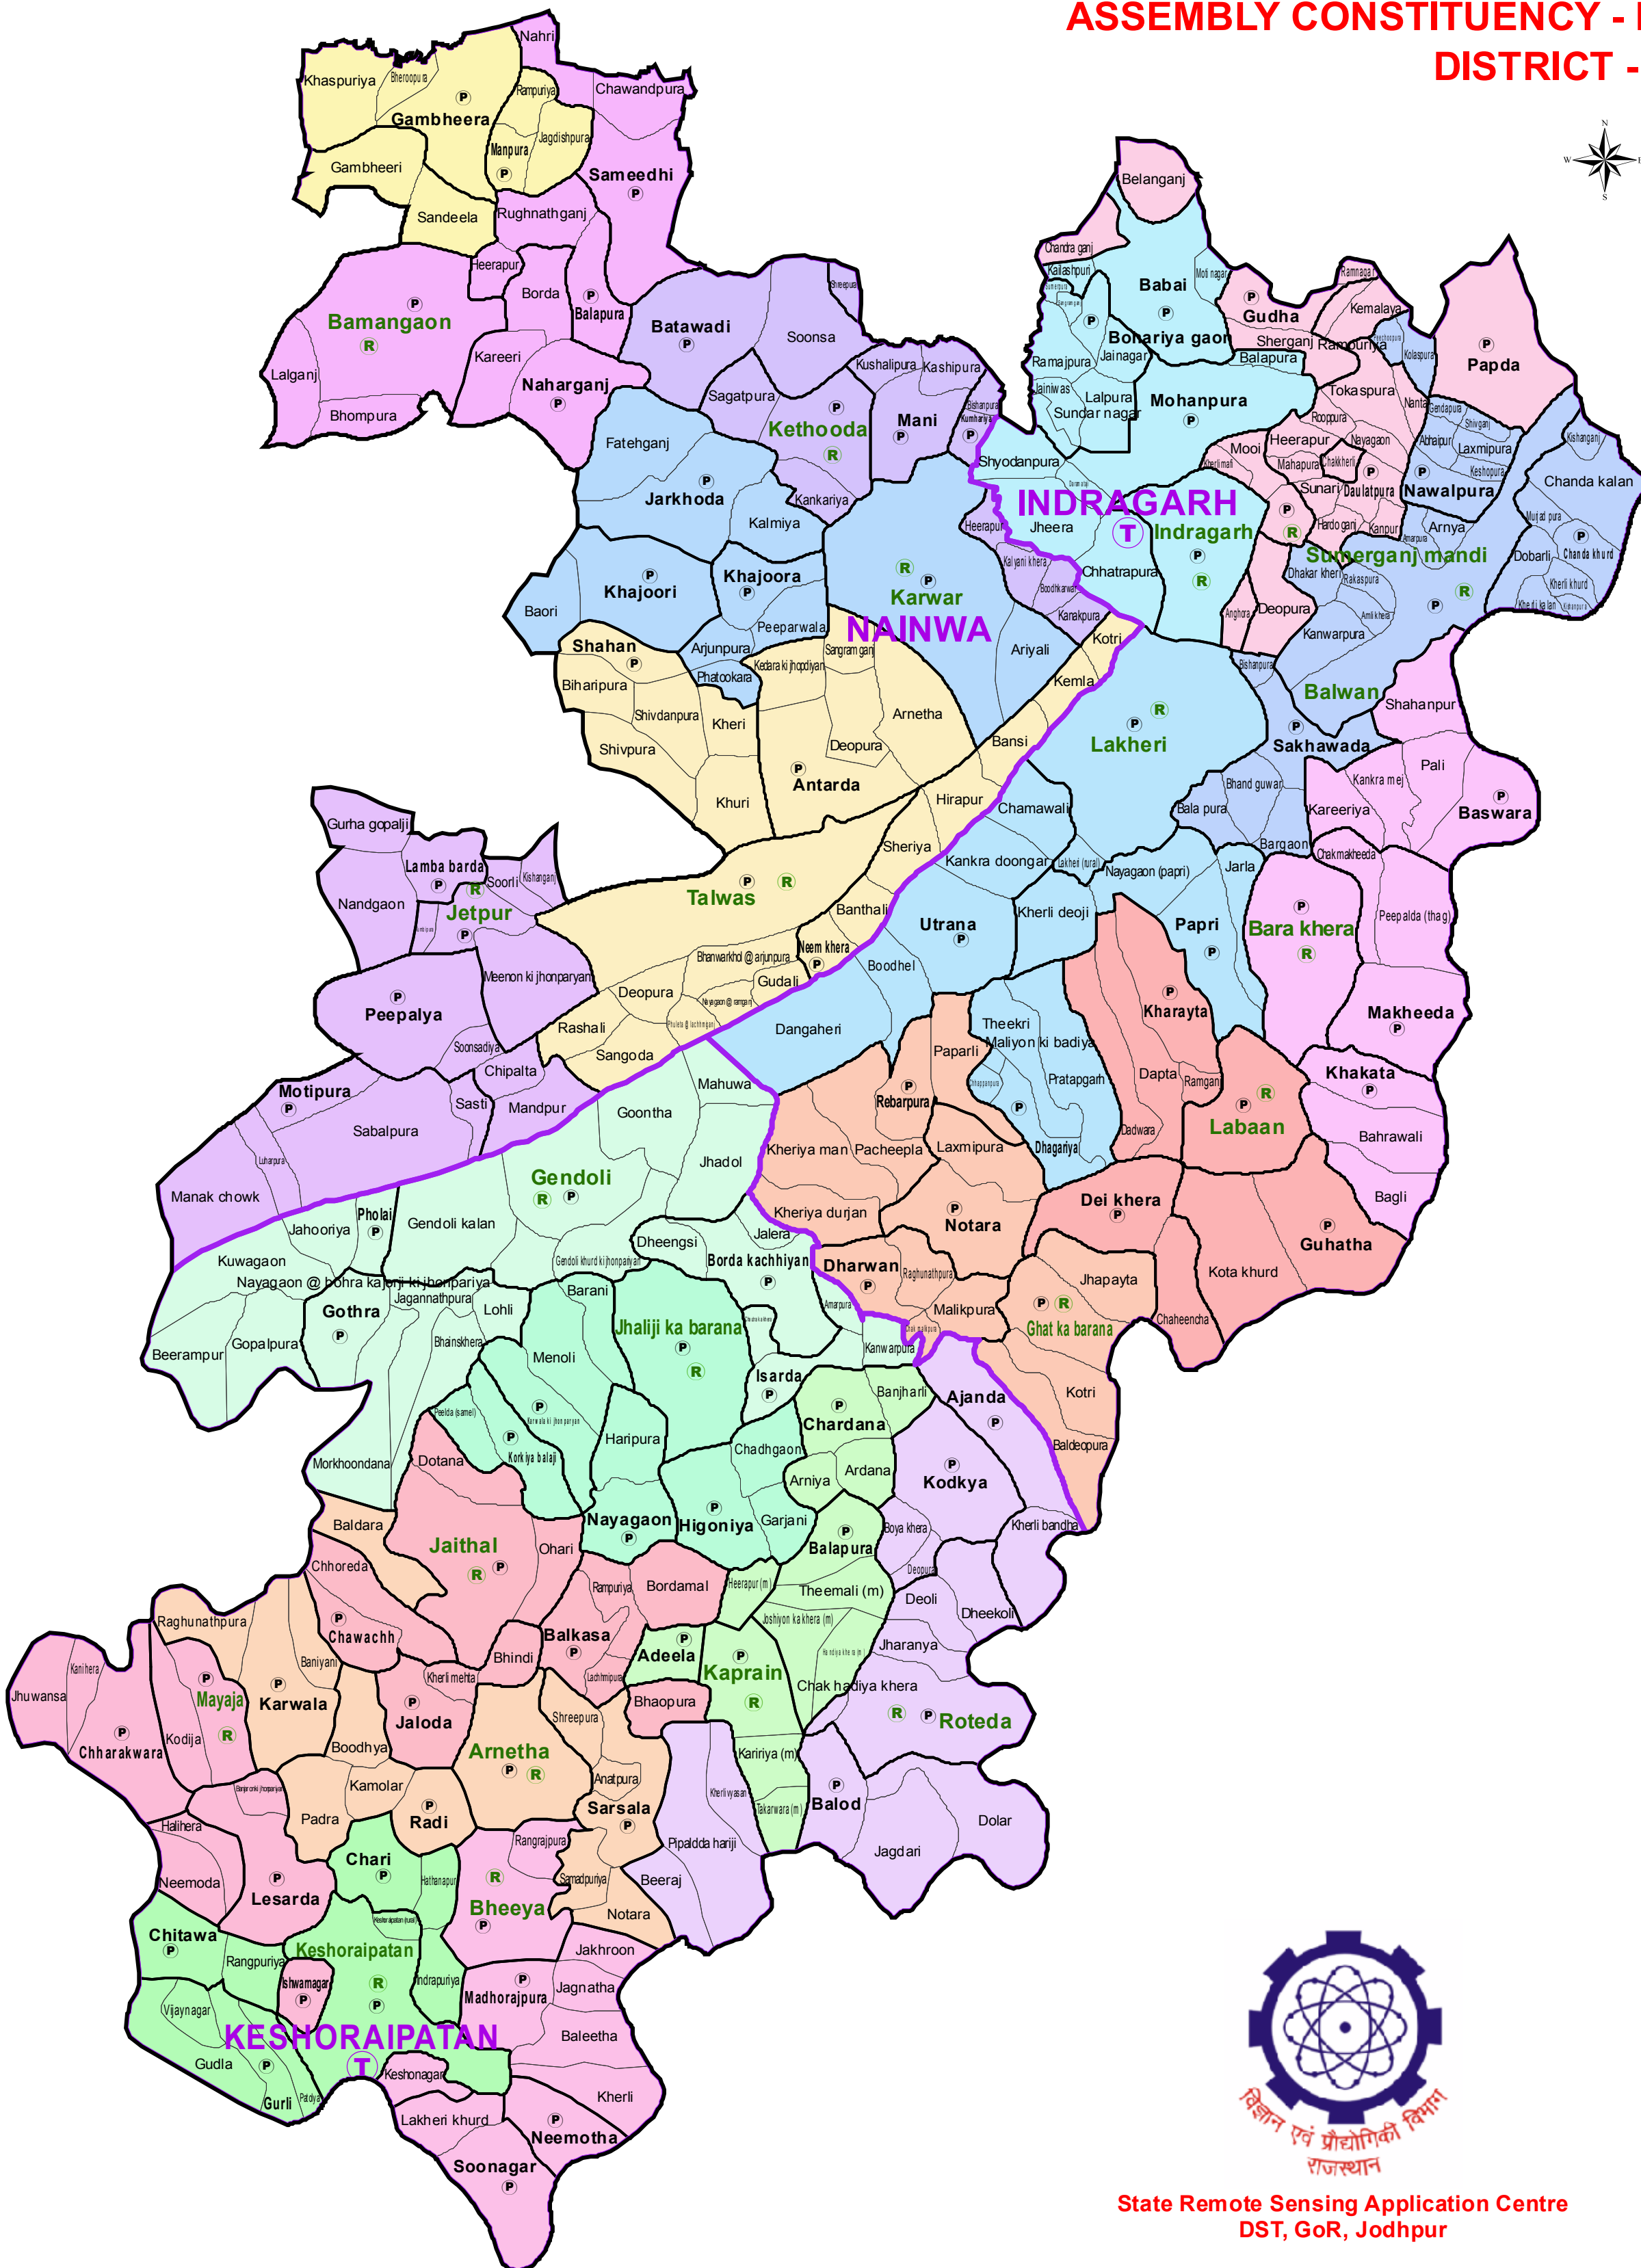

# ASSEMBLY CONSTITUENCY - KESHORAIPATAN (SC)-185 DISTRICT - BUNDI

## Legend

- Ⓣ Tehsil Headquarter
- Ⓡ ILR Headquarter
- Ⓟ Patwar Circle Headquarter
- Tehsil Name Tehsil Boundary
- ILR Circle Name ILR Circle Boundary
- Patwar Circle Patwar Circle Boundary
- Village Name Village Boundary

State Remote Sensing Application Centre  
DST, GoR, Jodhpur

Election Department, Rajasthan