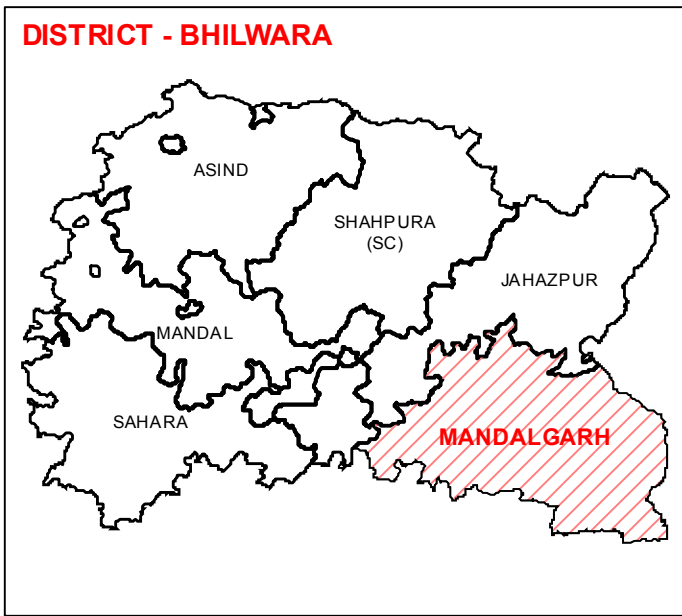

ASSEMBLY CONSTITUENCY - MANDALGARH-183

DISTRICT - BHILWARA

Legend

- Ⓣ Tehsil Headquarter
- Ⓡ ILR Headquarter
- Ⓟ Patwar Circle Headquarter
- Tehsil Name Tehsil Boundary
- ILR Circle Name ILR Circle Boundary
- Patwar Circle Boundary Patwar Circle Boundary
- Village Name Village Boundary