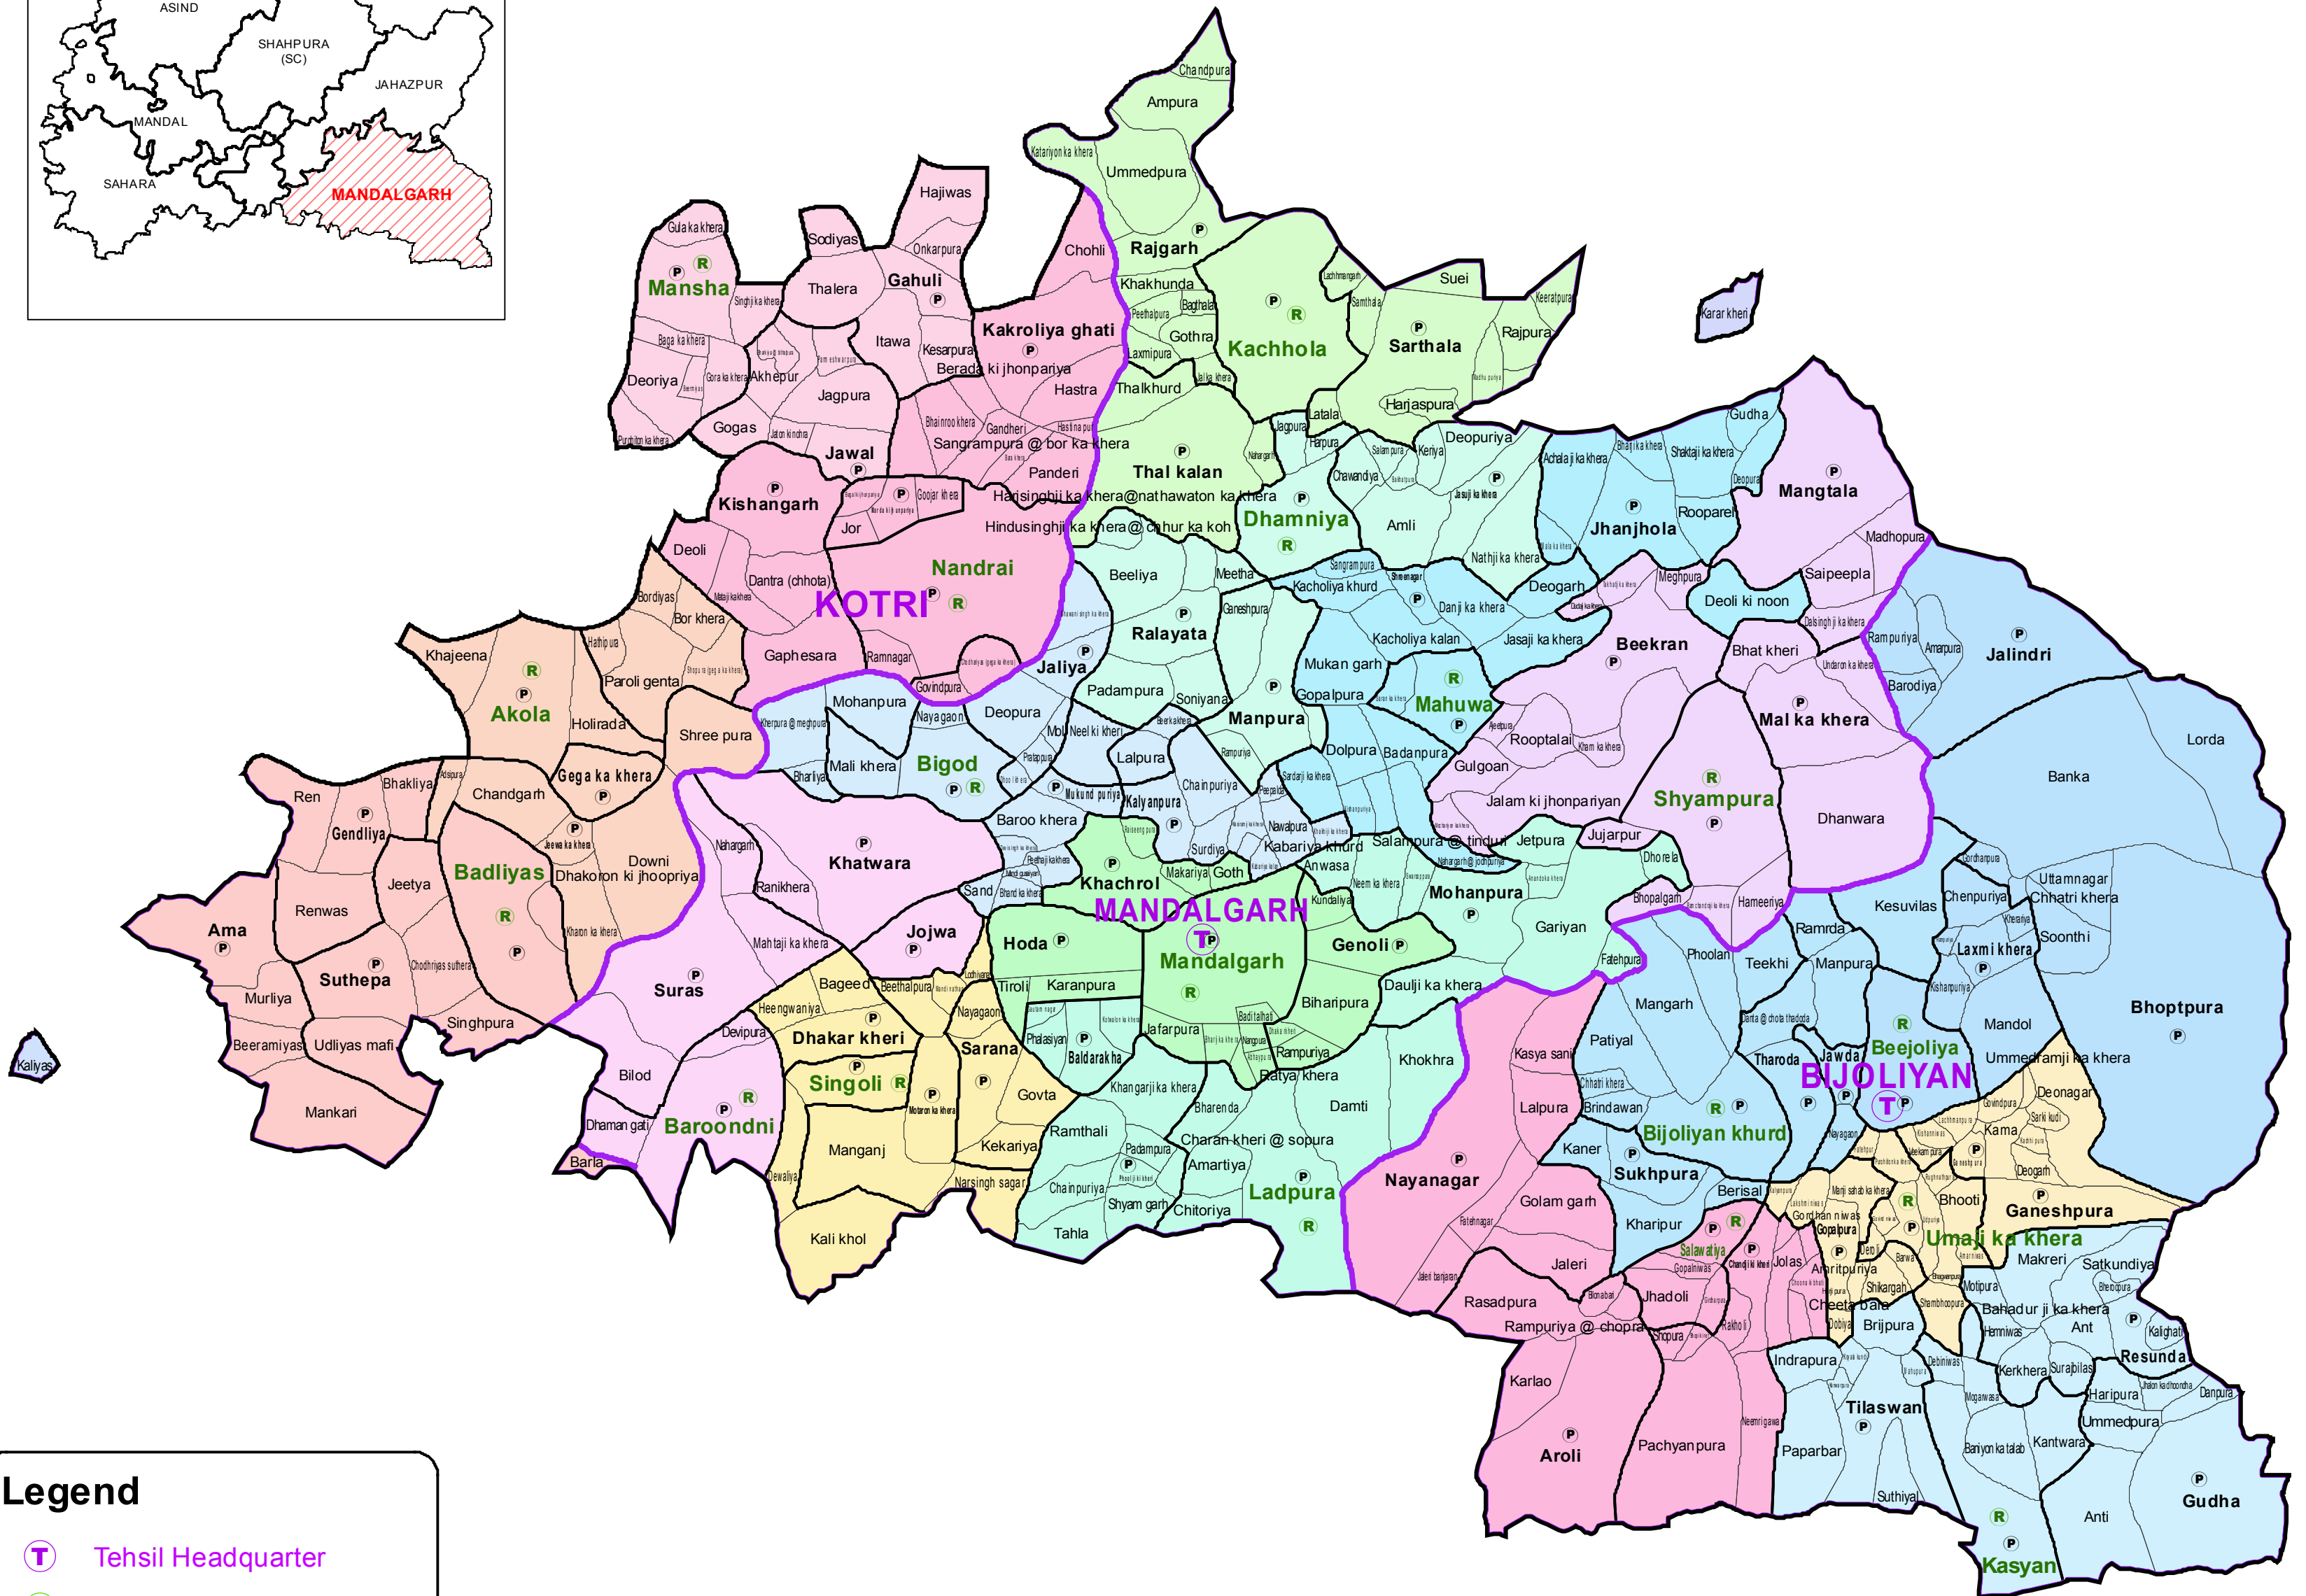

ASSEMBLY CONSTITUENCY - MANDALGARH-183

DISTRICT - BHILWARA

Legend

- Ⓣ Tehsil Headquarter
- Ⓡ ILR Headquarter
- Ⓟ Patwar Circle Headquarter
- Tehsil Name Tehsil Boundary
- ILR Circle Name ILR Circle Boundary
- Patwar Circle Boundary Patwar Circle Boundary
- Village Name Village Boundary