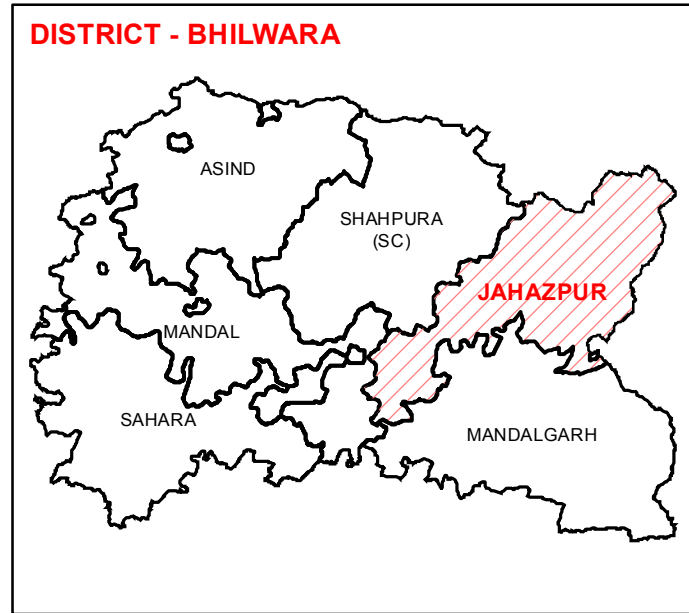

# ASSEMBLY CONSTITUENCY - JHAZPUR-182

## DISTRICT - BHILWARA

State Remote Sensing Application Centre  
DST, GoR, Jodhpur

### Legend

- Ⓧ Tehsil Headquarter
- Ⓡ ILR Headquarter
- P Patwar Circle Headquarter
- Tehsil Name Tehsil Boundary
- ILR Circle Name ILR Circle Boundary
- Patwar Circle Boundary Patwar Circle Boundary
- Village Name Village Boundary