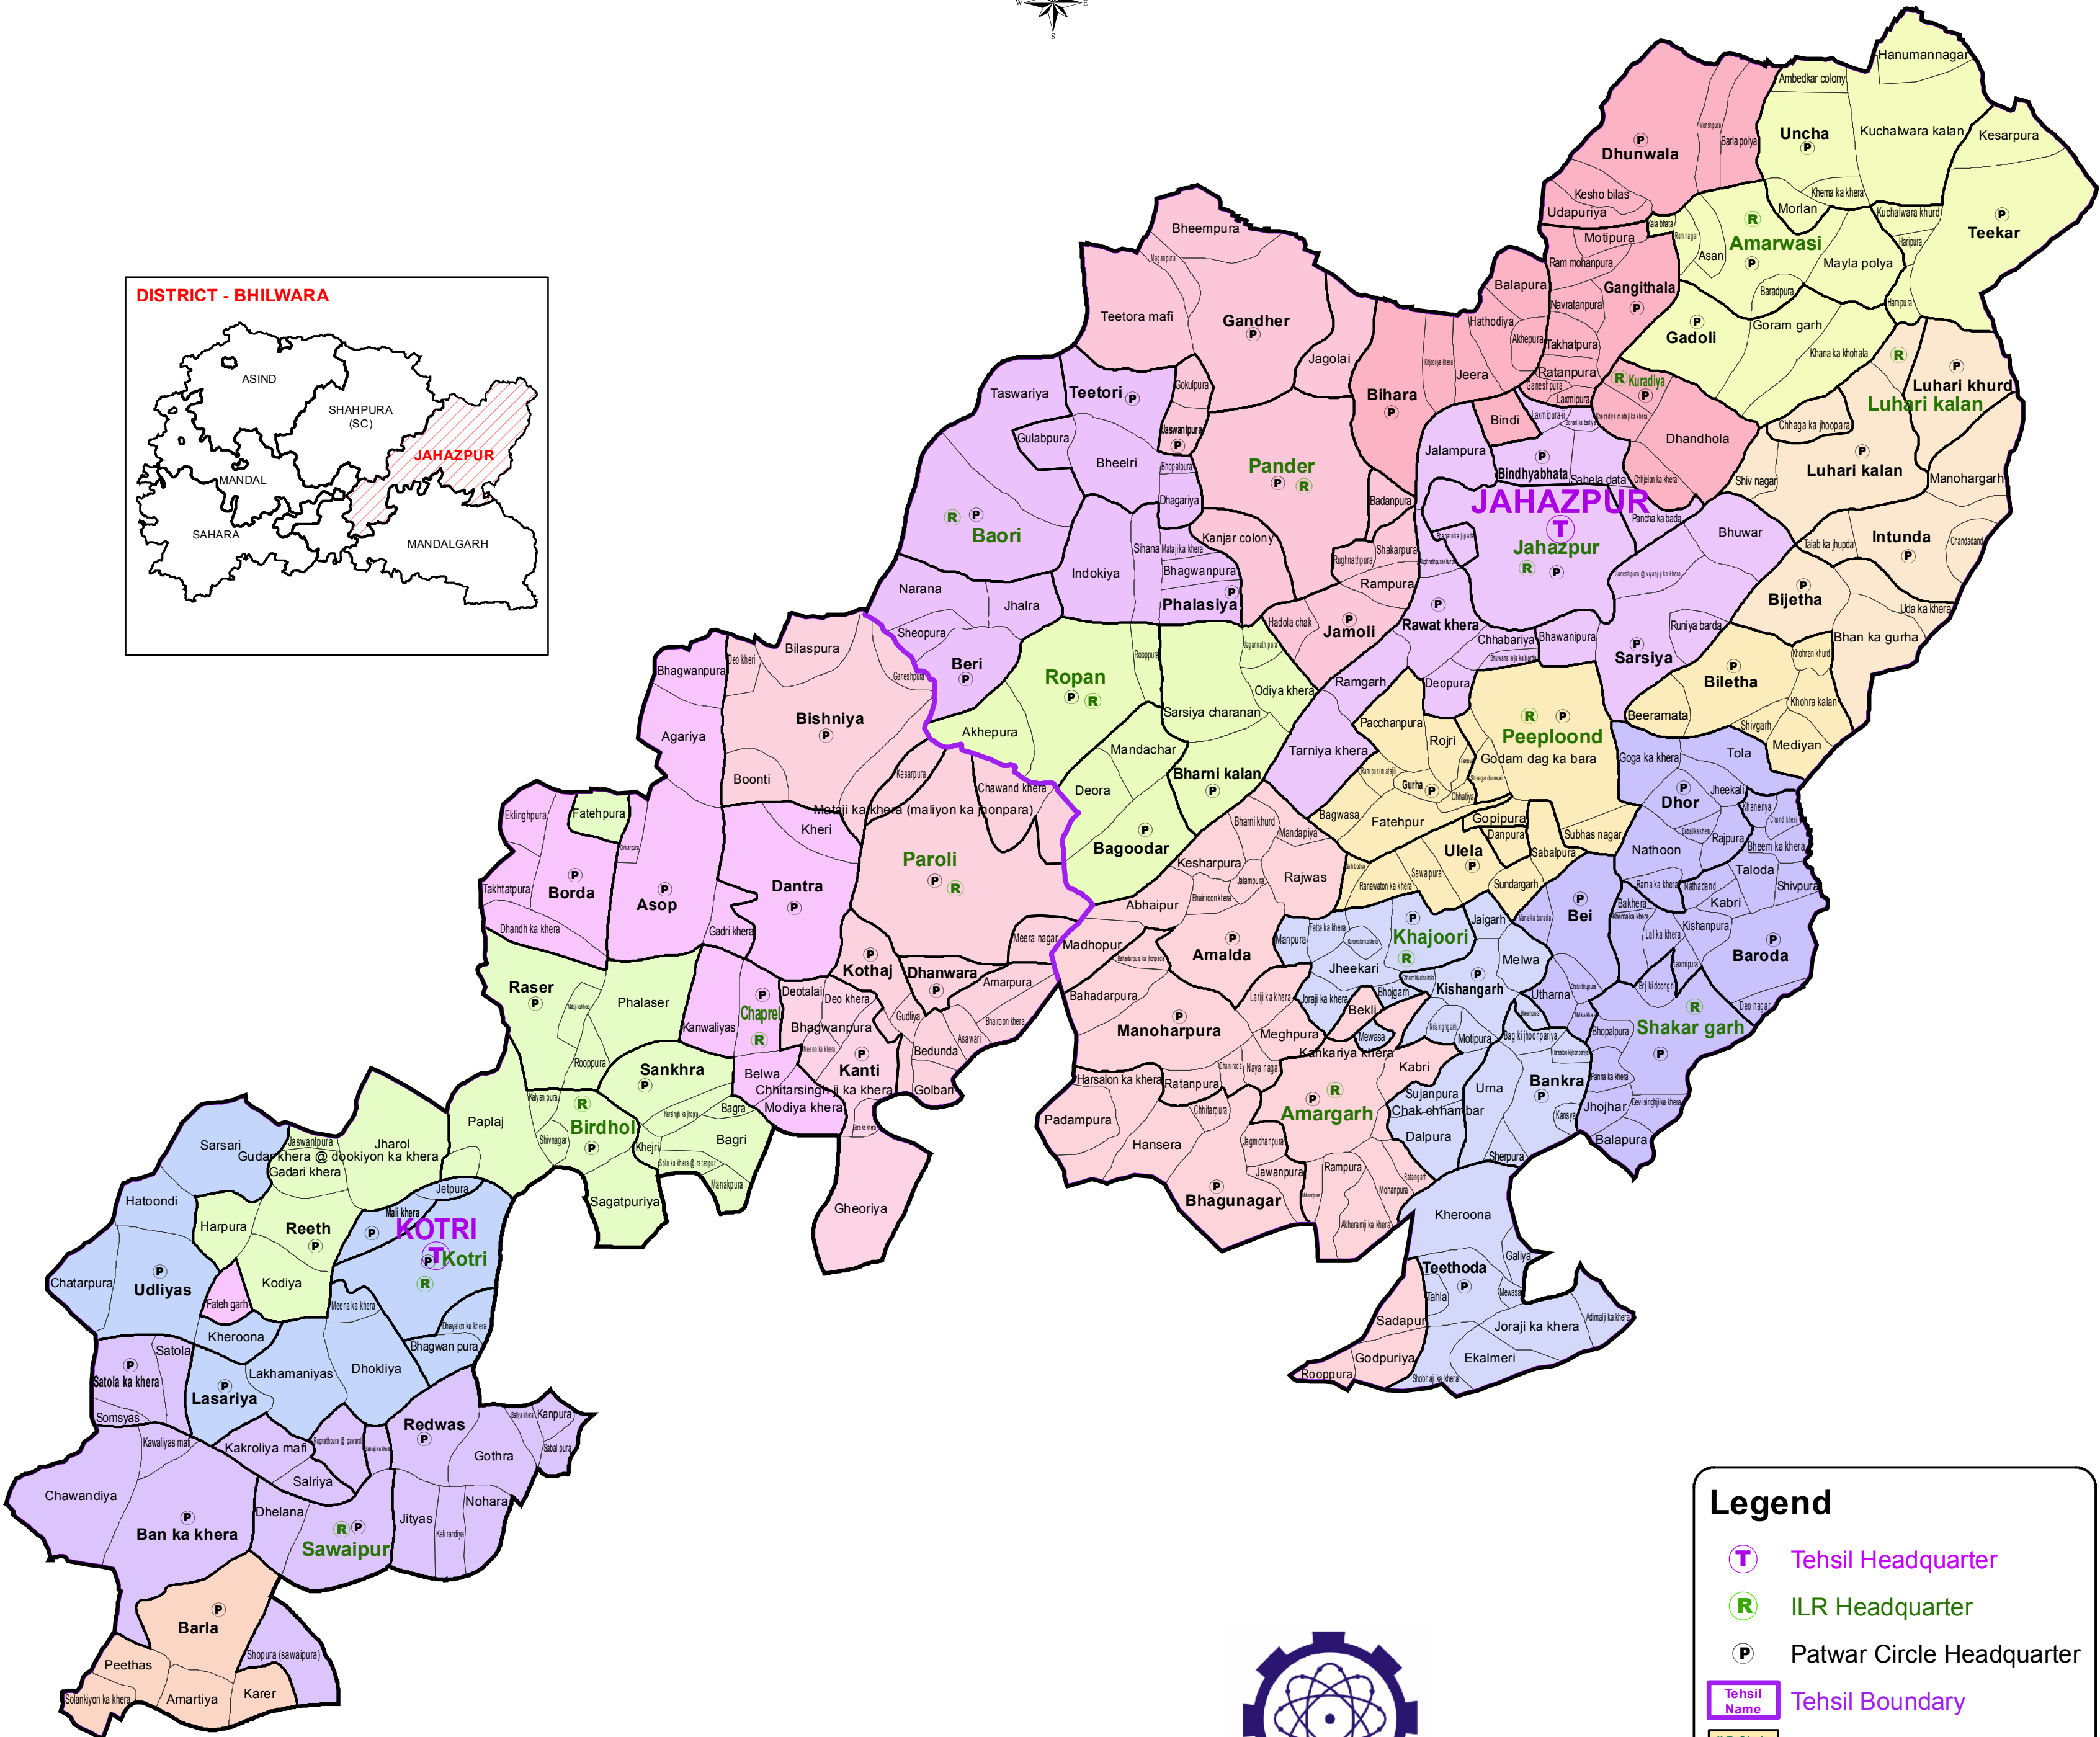

# ASSEMBLY CONSTITUENCY - JHAZPUR-182

## DISTRICT - BHILWARA

State Remote Sensing Application Centre  
DST, GoR, Jodhpur

### Legend

- Ⓧ Tehsil Headquarter
- Ⓡ ILR Headquarter
- P Patwar Circle Headquarter
- Tehsil Name Tehsil Boundary
- ILR Circle Name ILR Circle Boundary
- Patwar Circle Boundary Patwar Circle Boundary
- Village Name Village Boundary