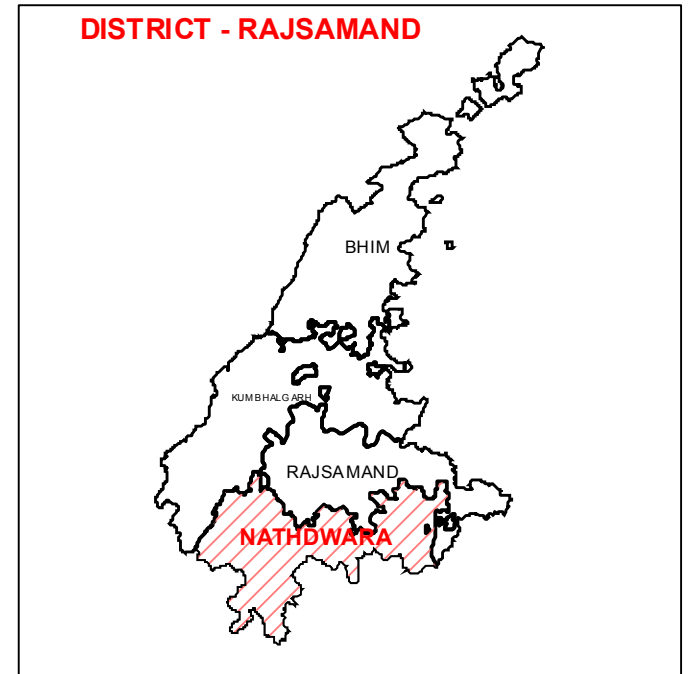

# ASSEMBLY CONSTITUENCY - NATHDWARA-176 DISTRICT - RAJSAMAND

### Legend

- Ⓣ Tehsil Headquarter
- Ⓡ ILR Headquarter
- Ⓟ Patwar Circle Headquarter
- Tehsil Name Tehsil Boundary
- ILR Circle Name ILR Circle Boundary
- Patwar Circle Boundary Patwar Circle Boundary
- Village Name Village Boundary