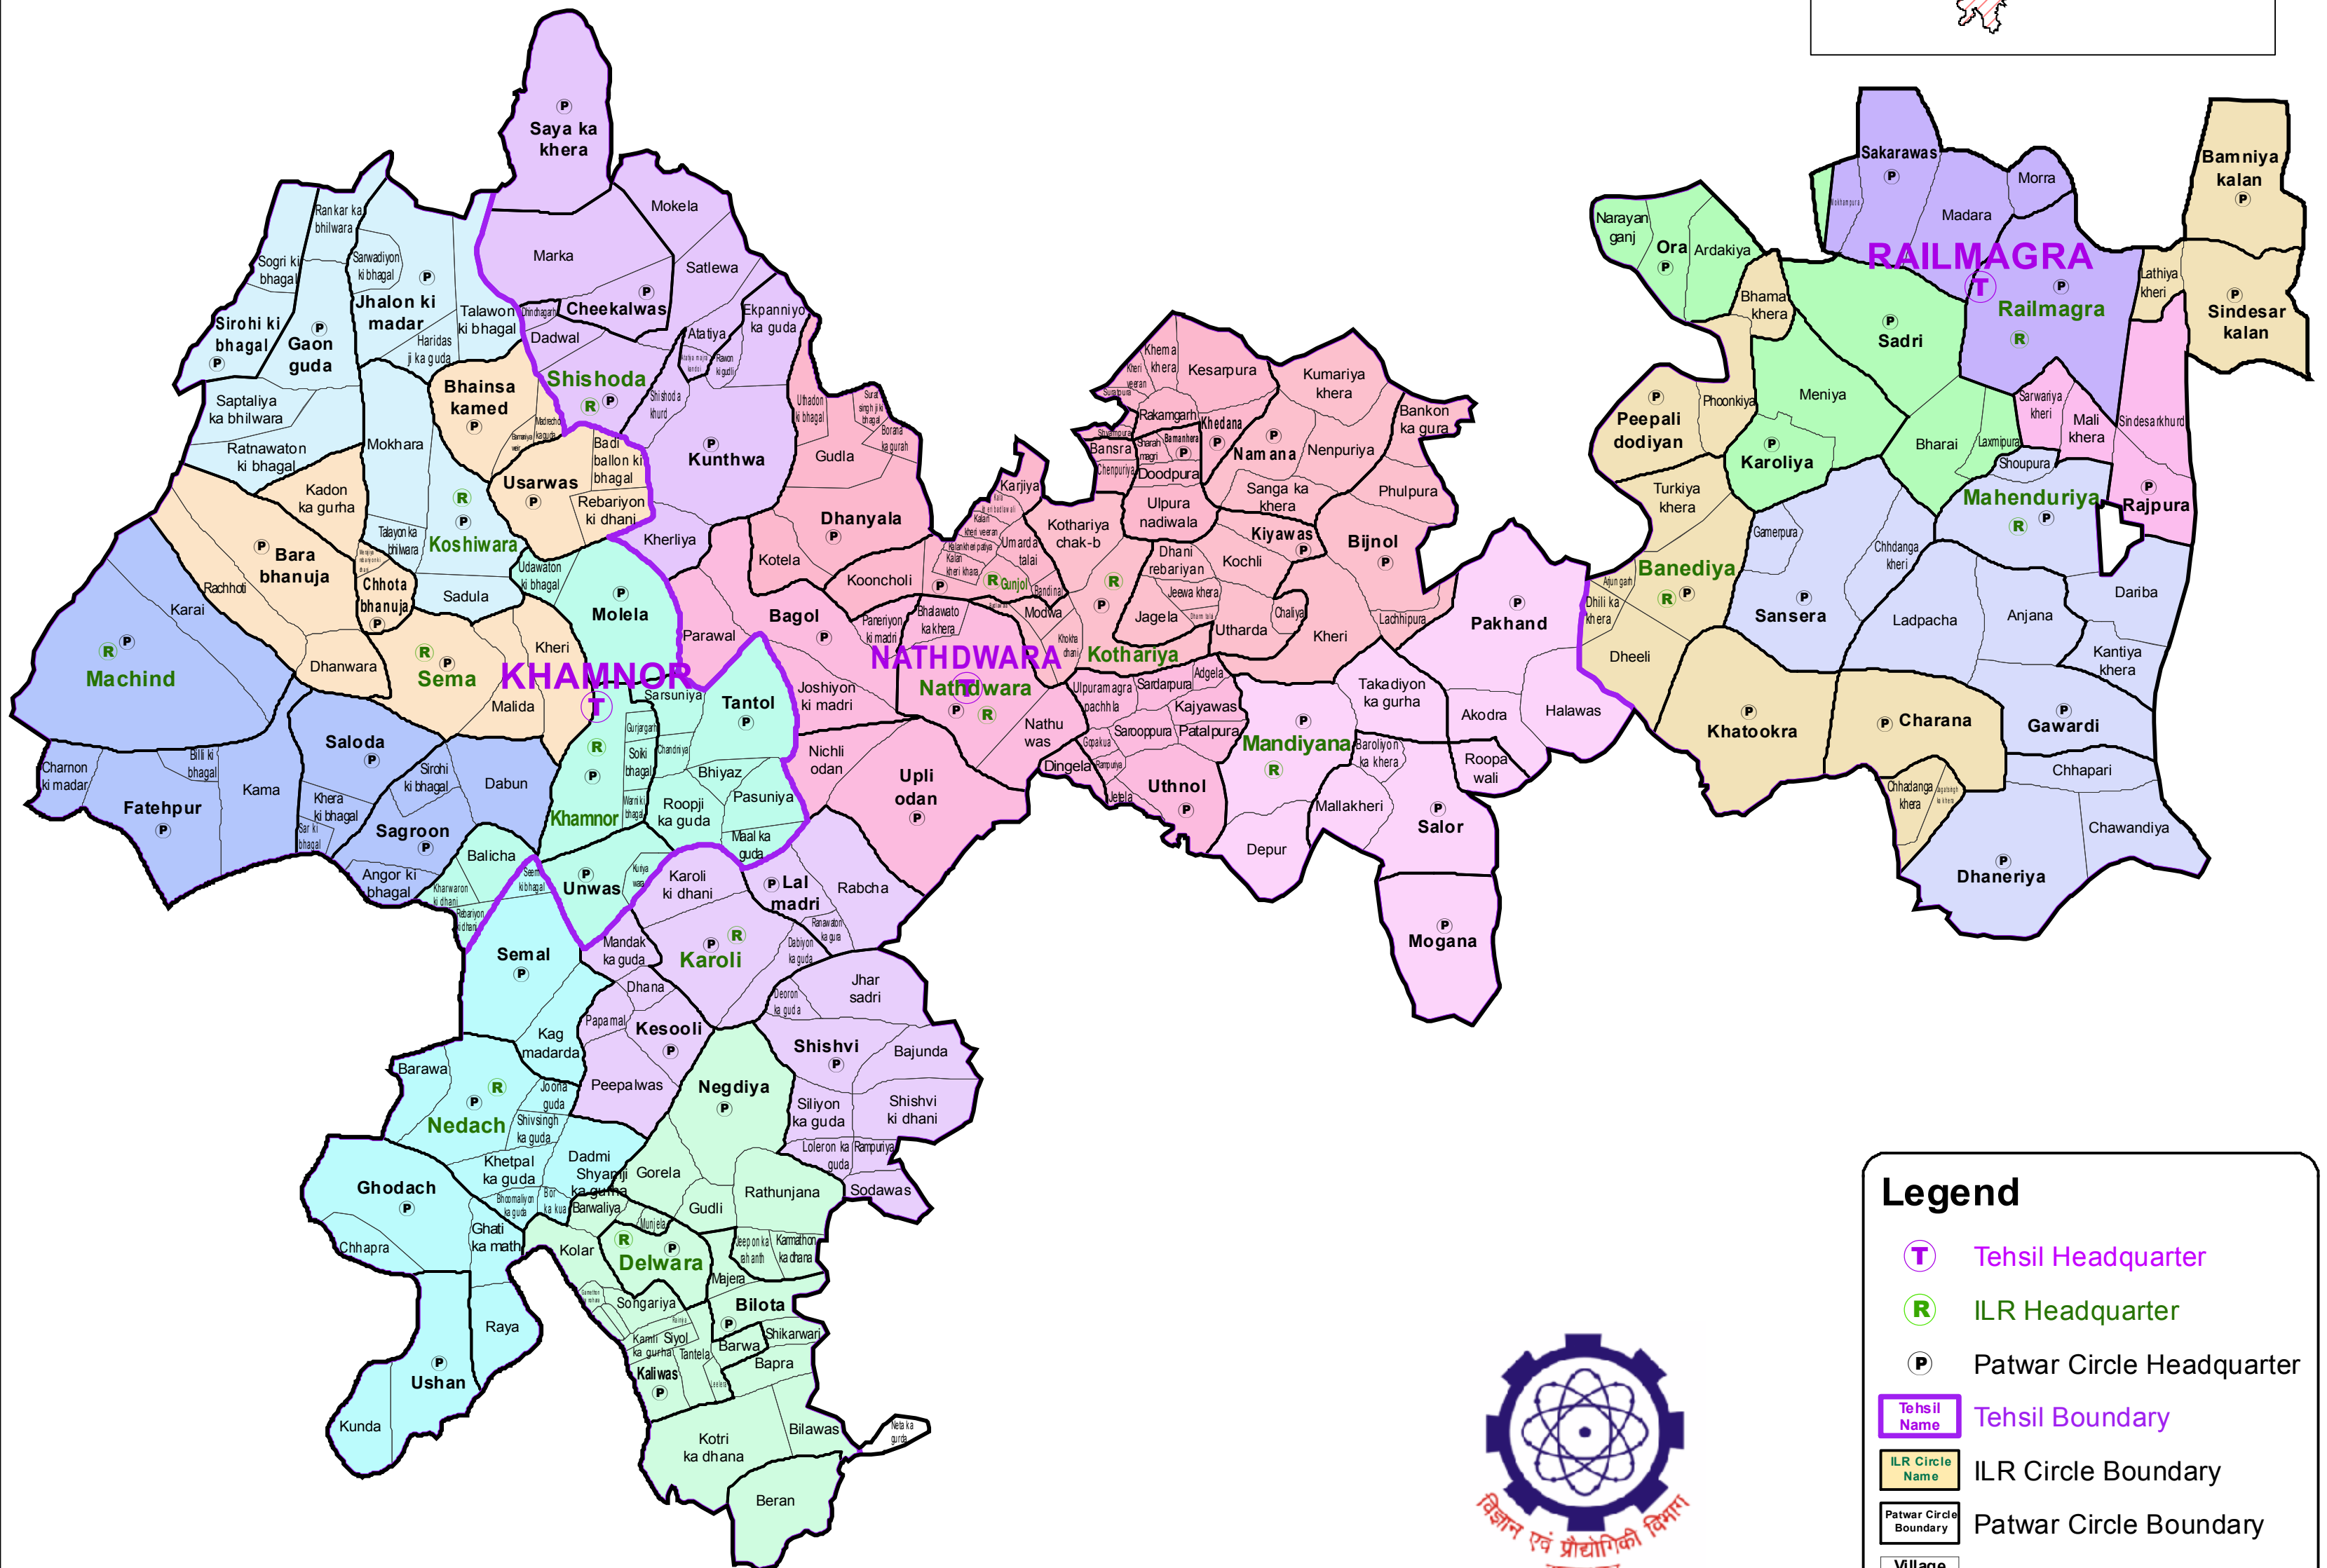

# ASSEMBLY CONSTITUENCY - NATHDWARA-176 DISTRICT - RAJSAMAND

### Legend

- Ⓣ Tehsil Headquarter
- Ⓡ ILR Headquarter
- Ⓟ Patwar Circle Headquarter
- Tehsil Name Tehsil Boundary
- ILR Circle Name ILR Circle Boundary
- Patwar Circle Boundary Patwar Circle Boundary
- Village Name Village Boundary

State Remote Sensing Application Centre  
DST, GoR, Jodhpur

Election Department, Rajasthan