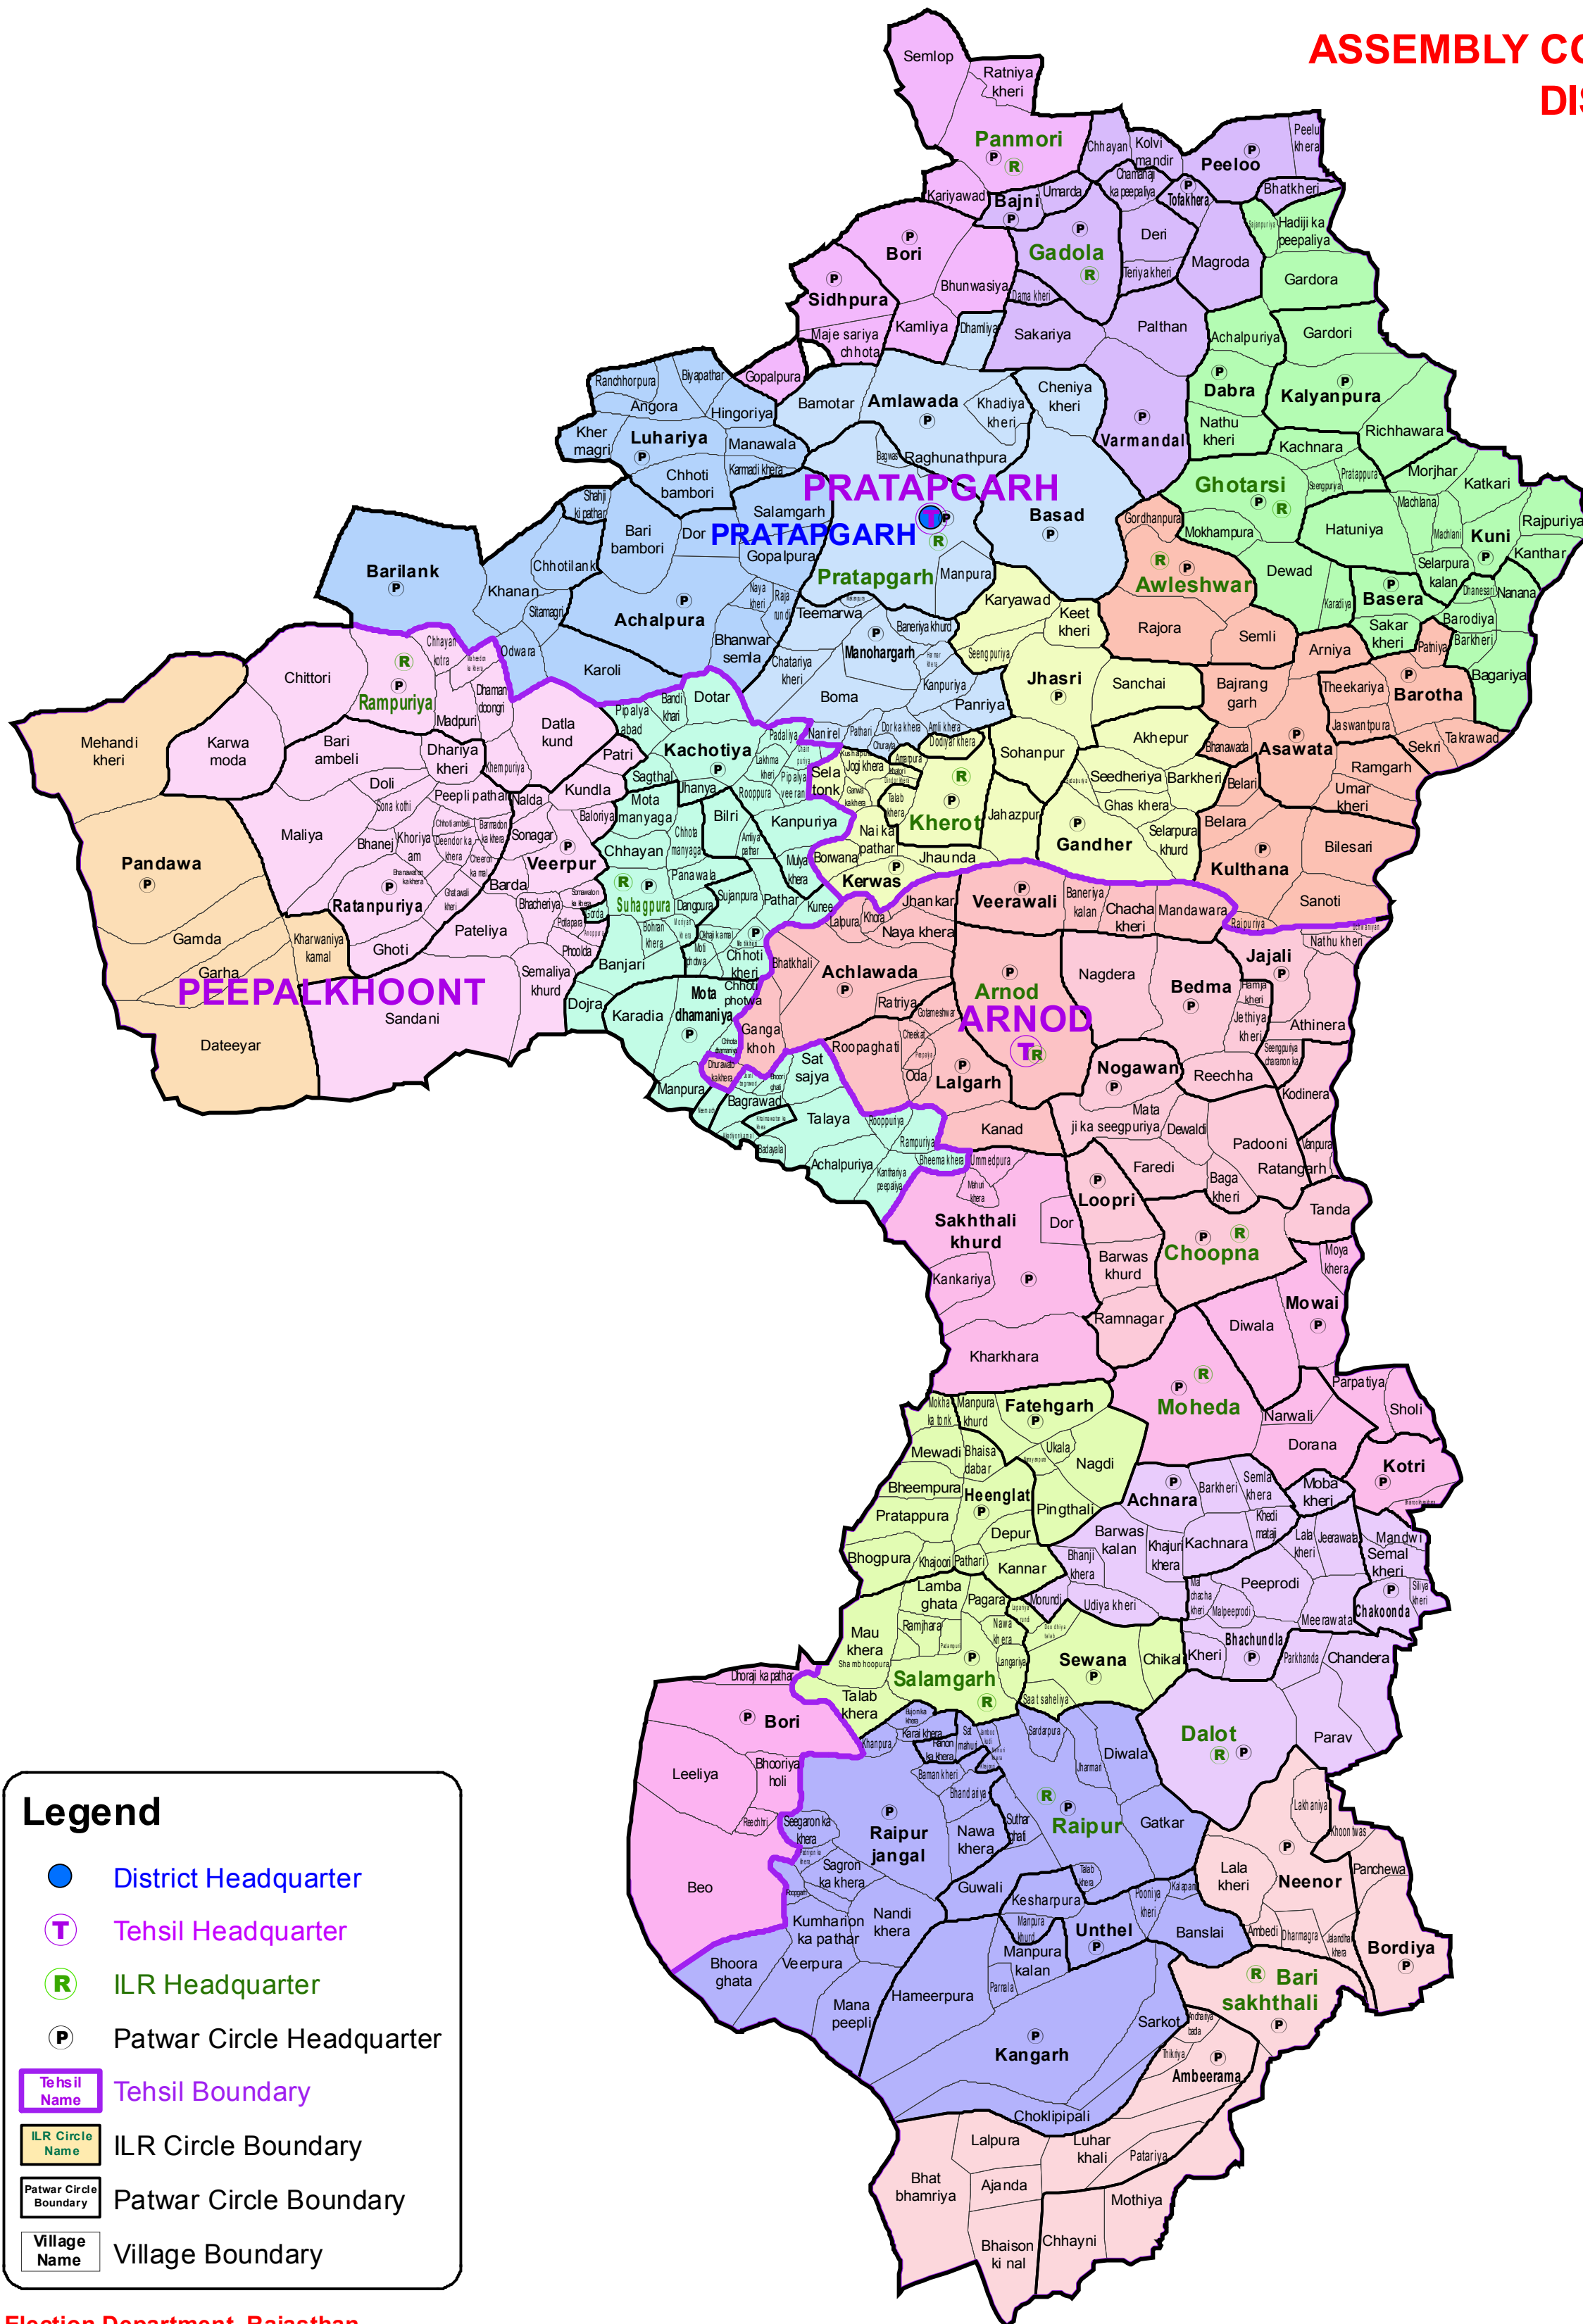

ASSEMBLY CONSTITUENCY - Prarapgarh (ST)-172 DISTRICT - PRATAPGARH

Legend

- District Headquarter
- Ⓣ Tehsil Headquarter
- Ⓜ ILR Headquarter
- Ⓟ Patwar Circle Headquarter
- Tehsil Name Tehsil Boundary
- ILR Circle Name ILR Circle Boundary
- Patwar Circle Name Patwar Circle Boundary
- Village Name Village Boundary