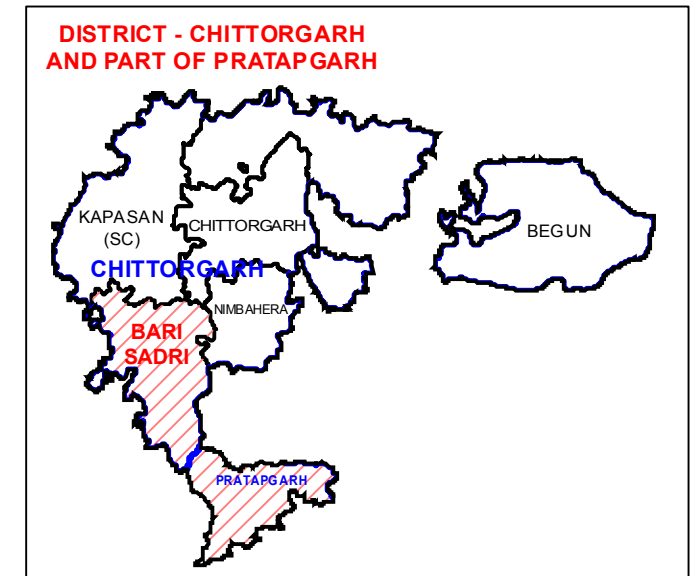

ASSEMBLY CONSTITUENCY - BARI SADRI-171 DISTRICT - CHITTORGARH AND PART OF PRATAPGARH

Legend

- Ⓣ Tehsil Headquarter
- Ⓜ ILR Headquarter
- P Patwar Circle Headquarter
- District Boundary
- Tehsil Boundary
- ILR Circle Boundary
- Patwar Circle Boundary
- Village Boundary