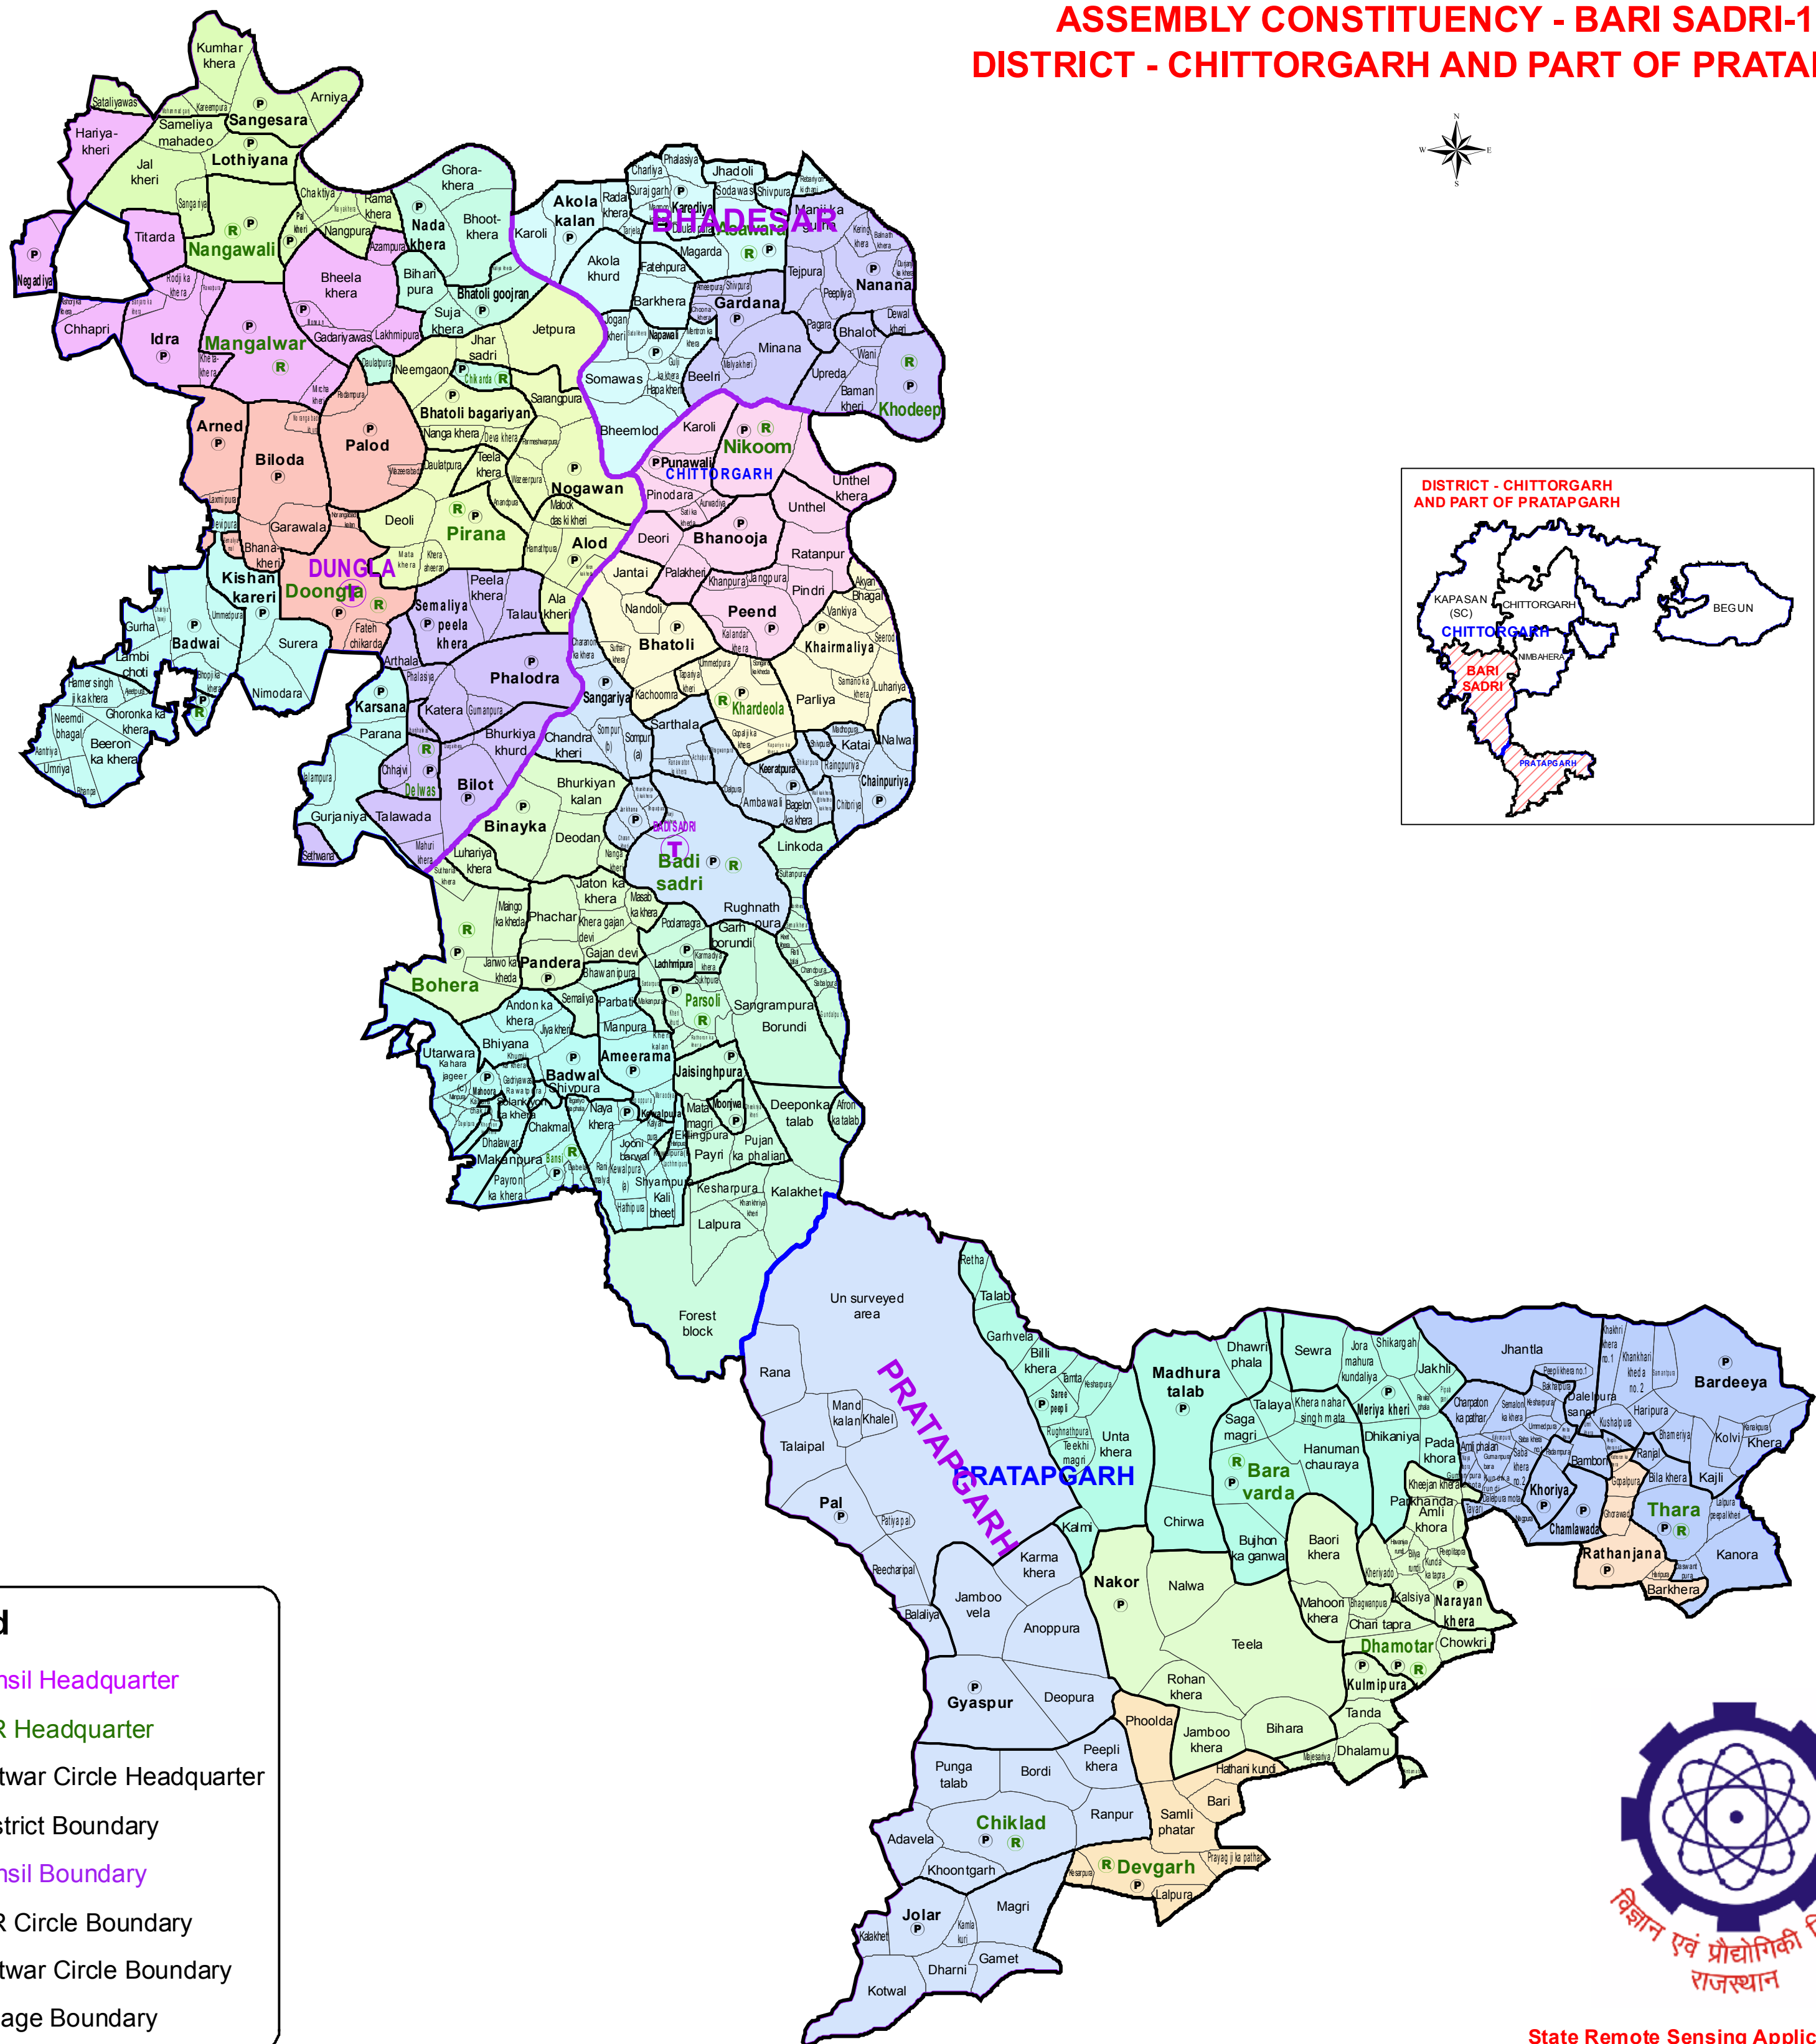

ASSEMBLY CONSTITUENCY - BARI SADRI-171 DISTRICT - CHITTORGARH AND PART OF PRATAPGARH

Legend

- Ⓣ Tehsil Headquarter
- Ⓜ ILR Headquarter
- P Patwar Circle Headquarter
- District Boundary
- Tehsil Boundary
- ILR Circle Boundary
- Patwar Circle Boundary
- Village Boundary