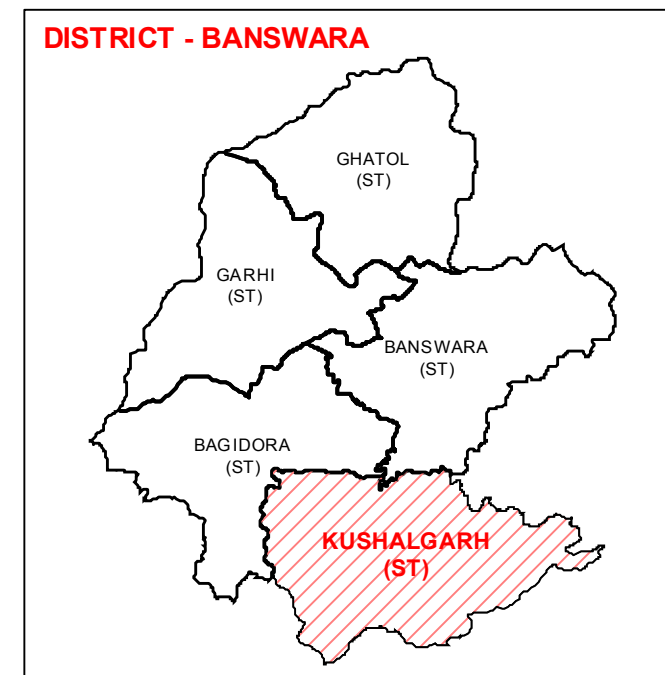

ASSEMBLY CONSTITUENCY - KUSHALGARH (ST)-166 DISTRICT - BANSWARA

Legend

- Ⓣ Tehsil Headquarter
- Ⓡ ILR Headquarter
- P Patwar Circle Headquarter
- Tehsil Name Tehsil Boundary
- ILR Circle Name ILR Circle Boundary
- Patwar Circle Boundary Patwar Circle Boundary
- Village Name Village Boundary