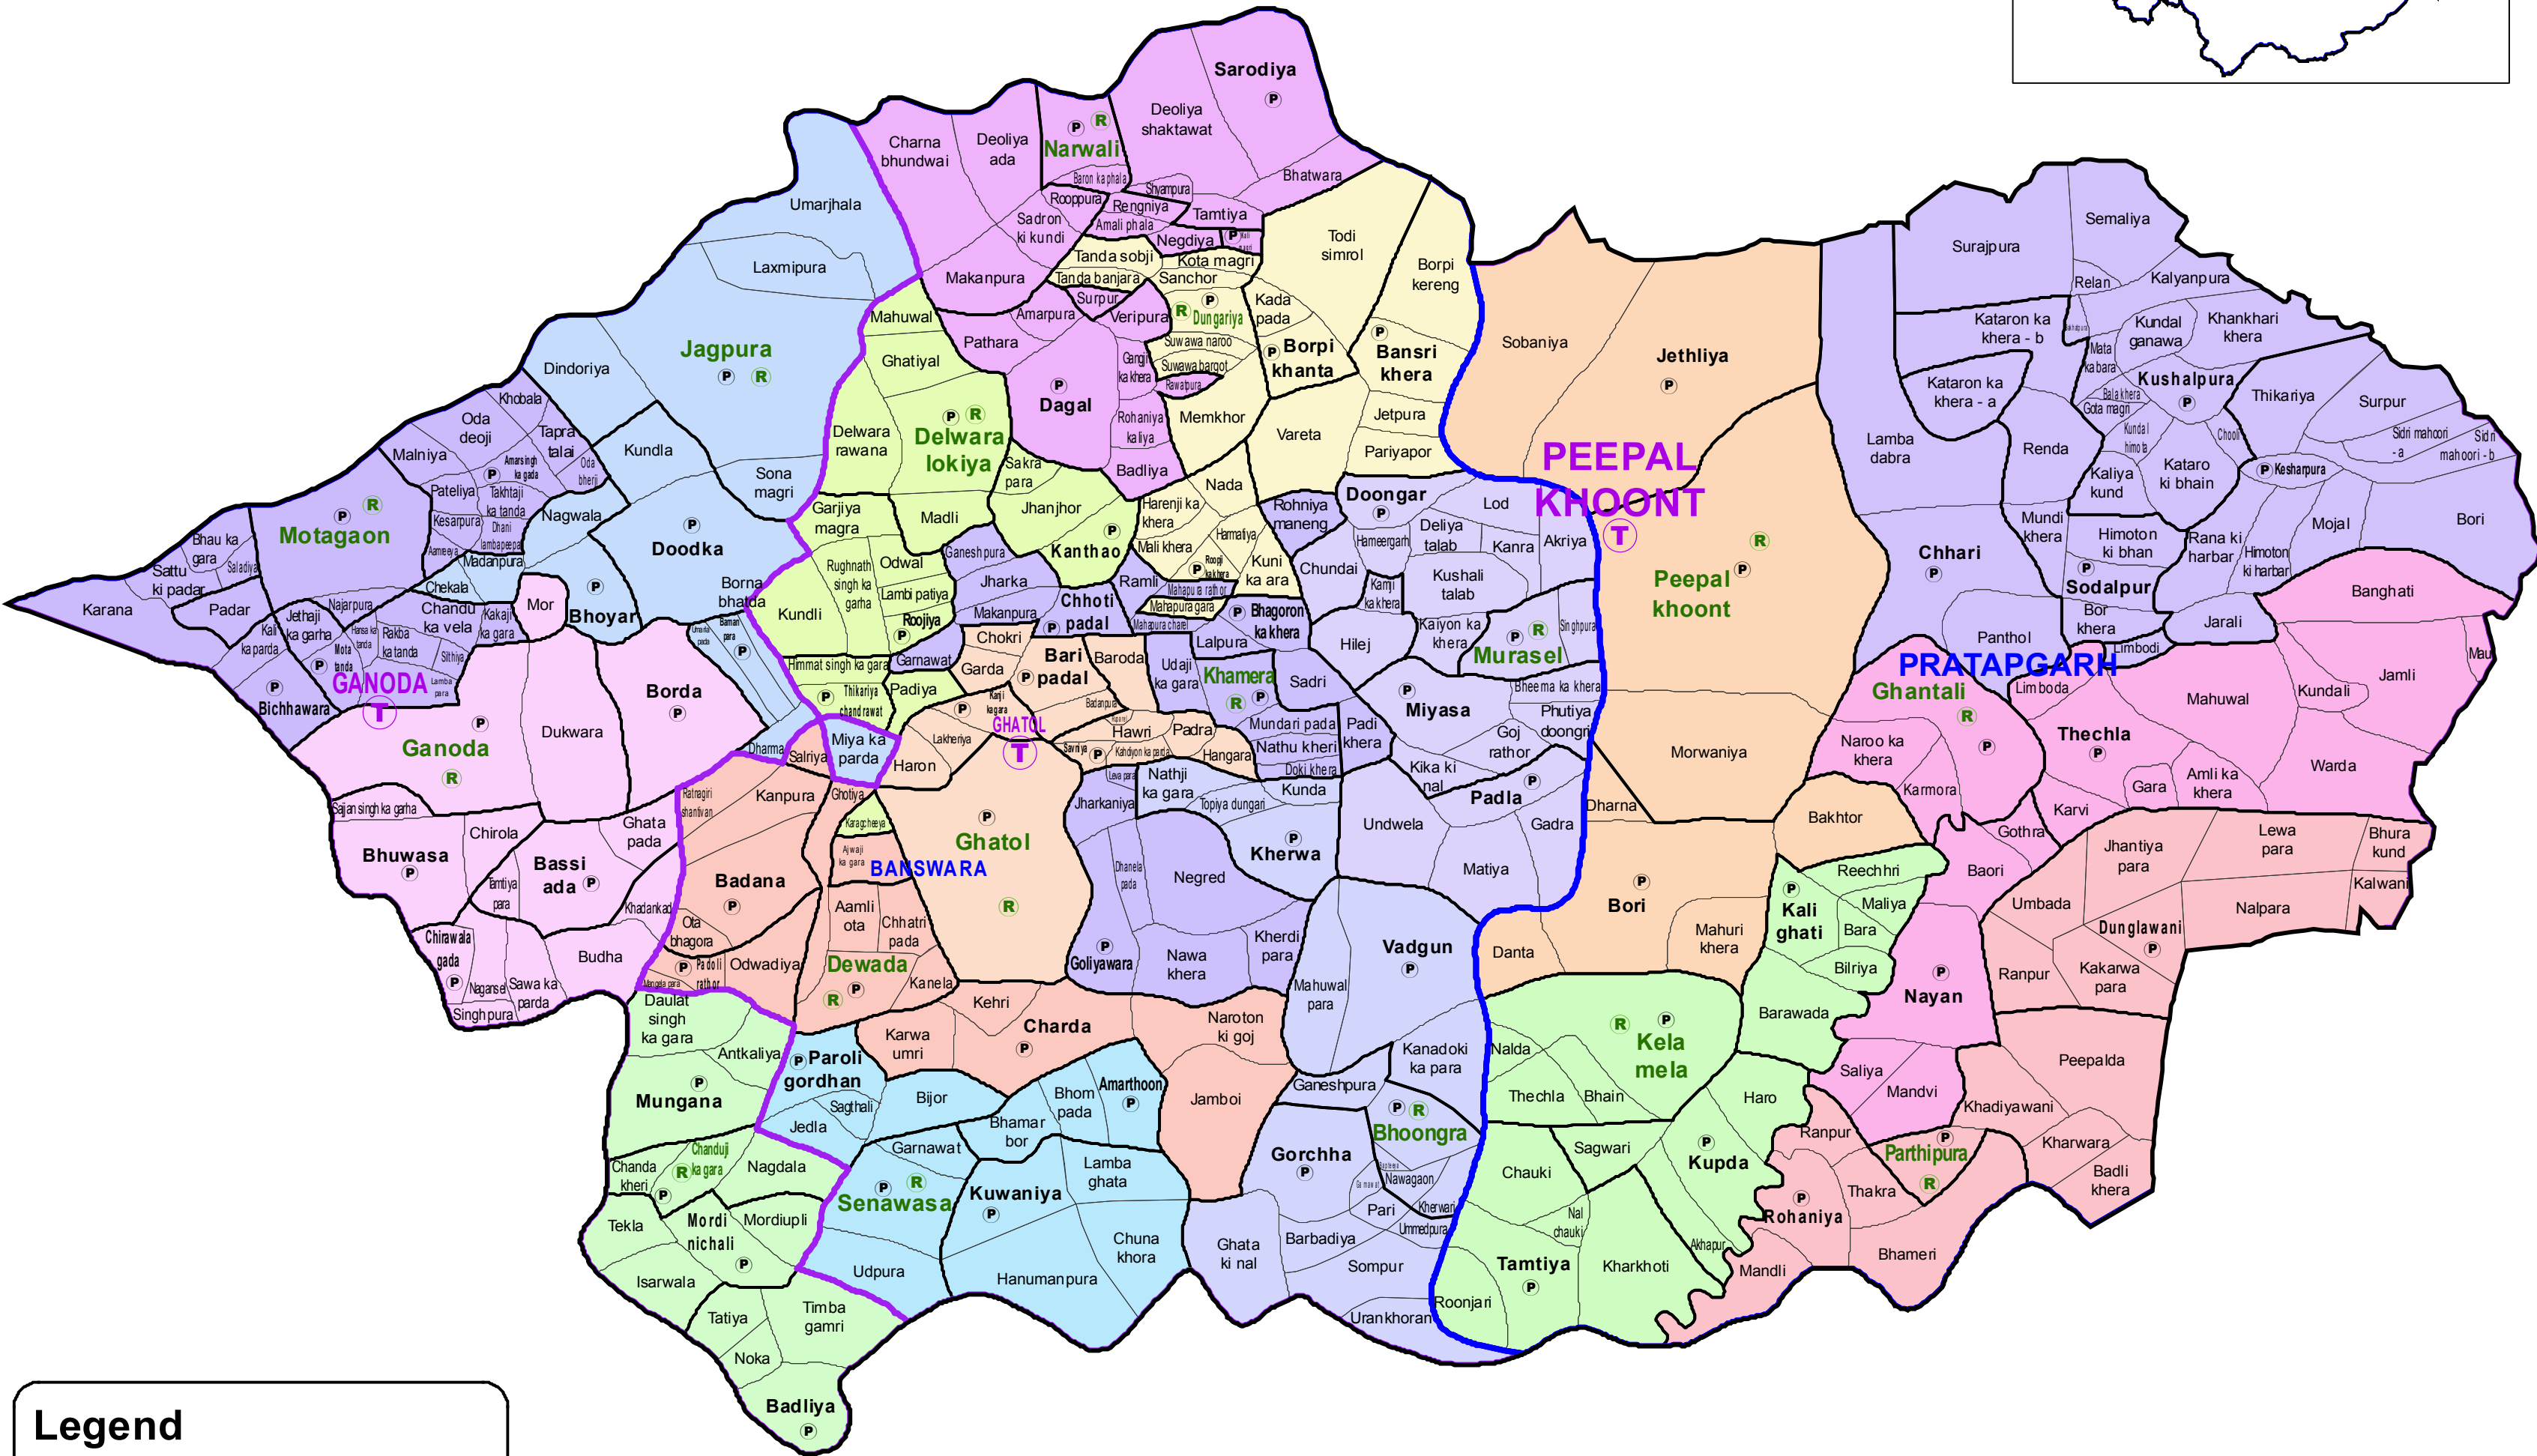

ASSEMBLY CONSTITUENCY - GHATOL (ST)-162 DISTRICT - BANSWARA AND PART OF PRATAPGARH

Legend

- Ⓣ Tehsil Headquarter
- Ⓡ ILR Headquarter
- Ⓟ Patwar Circle Headquarter
- District Boundary
- Tehsil Boundary
- ILR Circle Boundary
- Patwar Circle Boundary
- Village Boundary