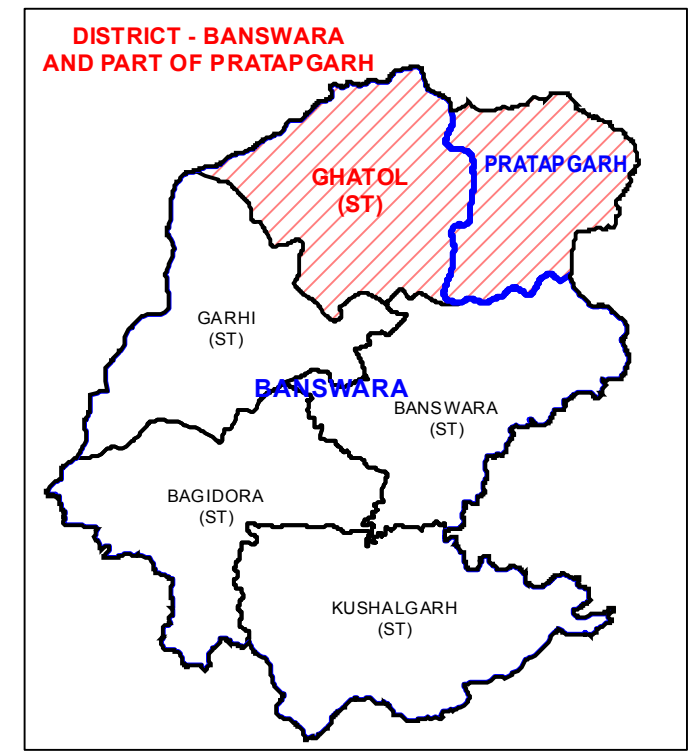

ASSEMBLY CONSTITUENCY - GHATOL (ST)-162 DISTRICT - BANSWARA AND PART OF PRATAPGARH

Legend

- Ⓣ Tehsil Headquarter
- Ⓡ ILR Headquarter
- Ⓟ Patwar Circle Headquarter
- District Boundary
- Tehsil Boundary
- ILR Circle Boundary
- Patwar Circle Boundary
- Village Boundary