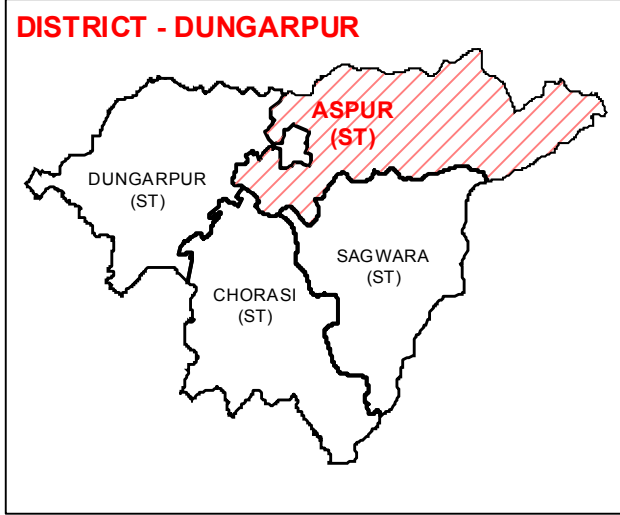

# ASSEMBLY CONSTITUENCY - ASPUR (ST)-159 DISTRICT - DUNGARPUR (ST)

### Legend

- T Tehsil Headquarter
- R ILR Headquarter
- P Patwar Circle Headquarter
- Tehsil Name Tehsil Boundary
- ILR Circle Name ILR Circle Boundary
- Patwar Circle Boundary Patwar Circle Boundary
- Village Name Village Boundary