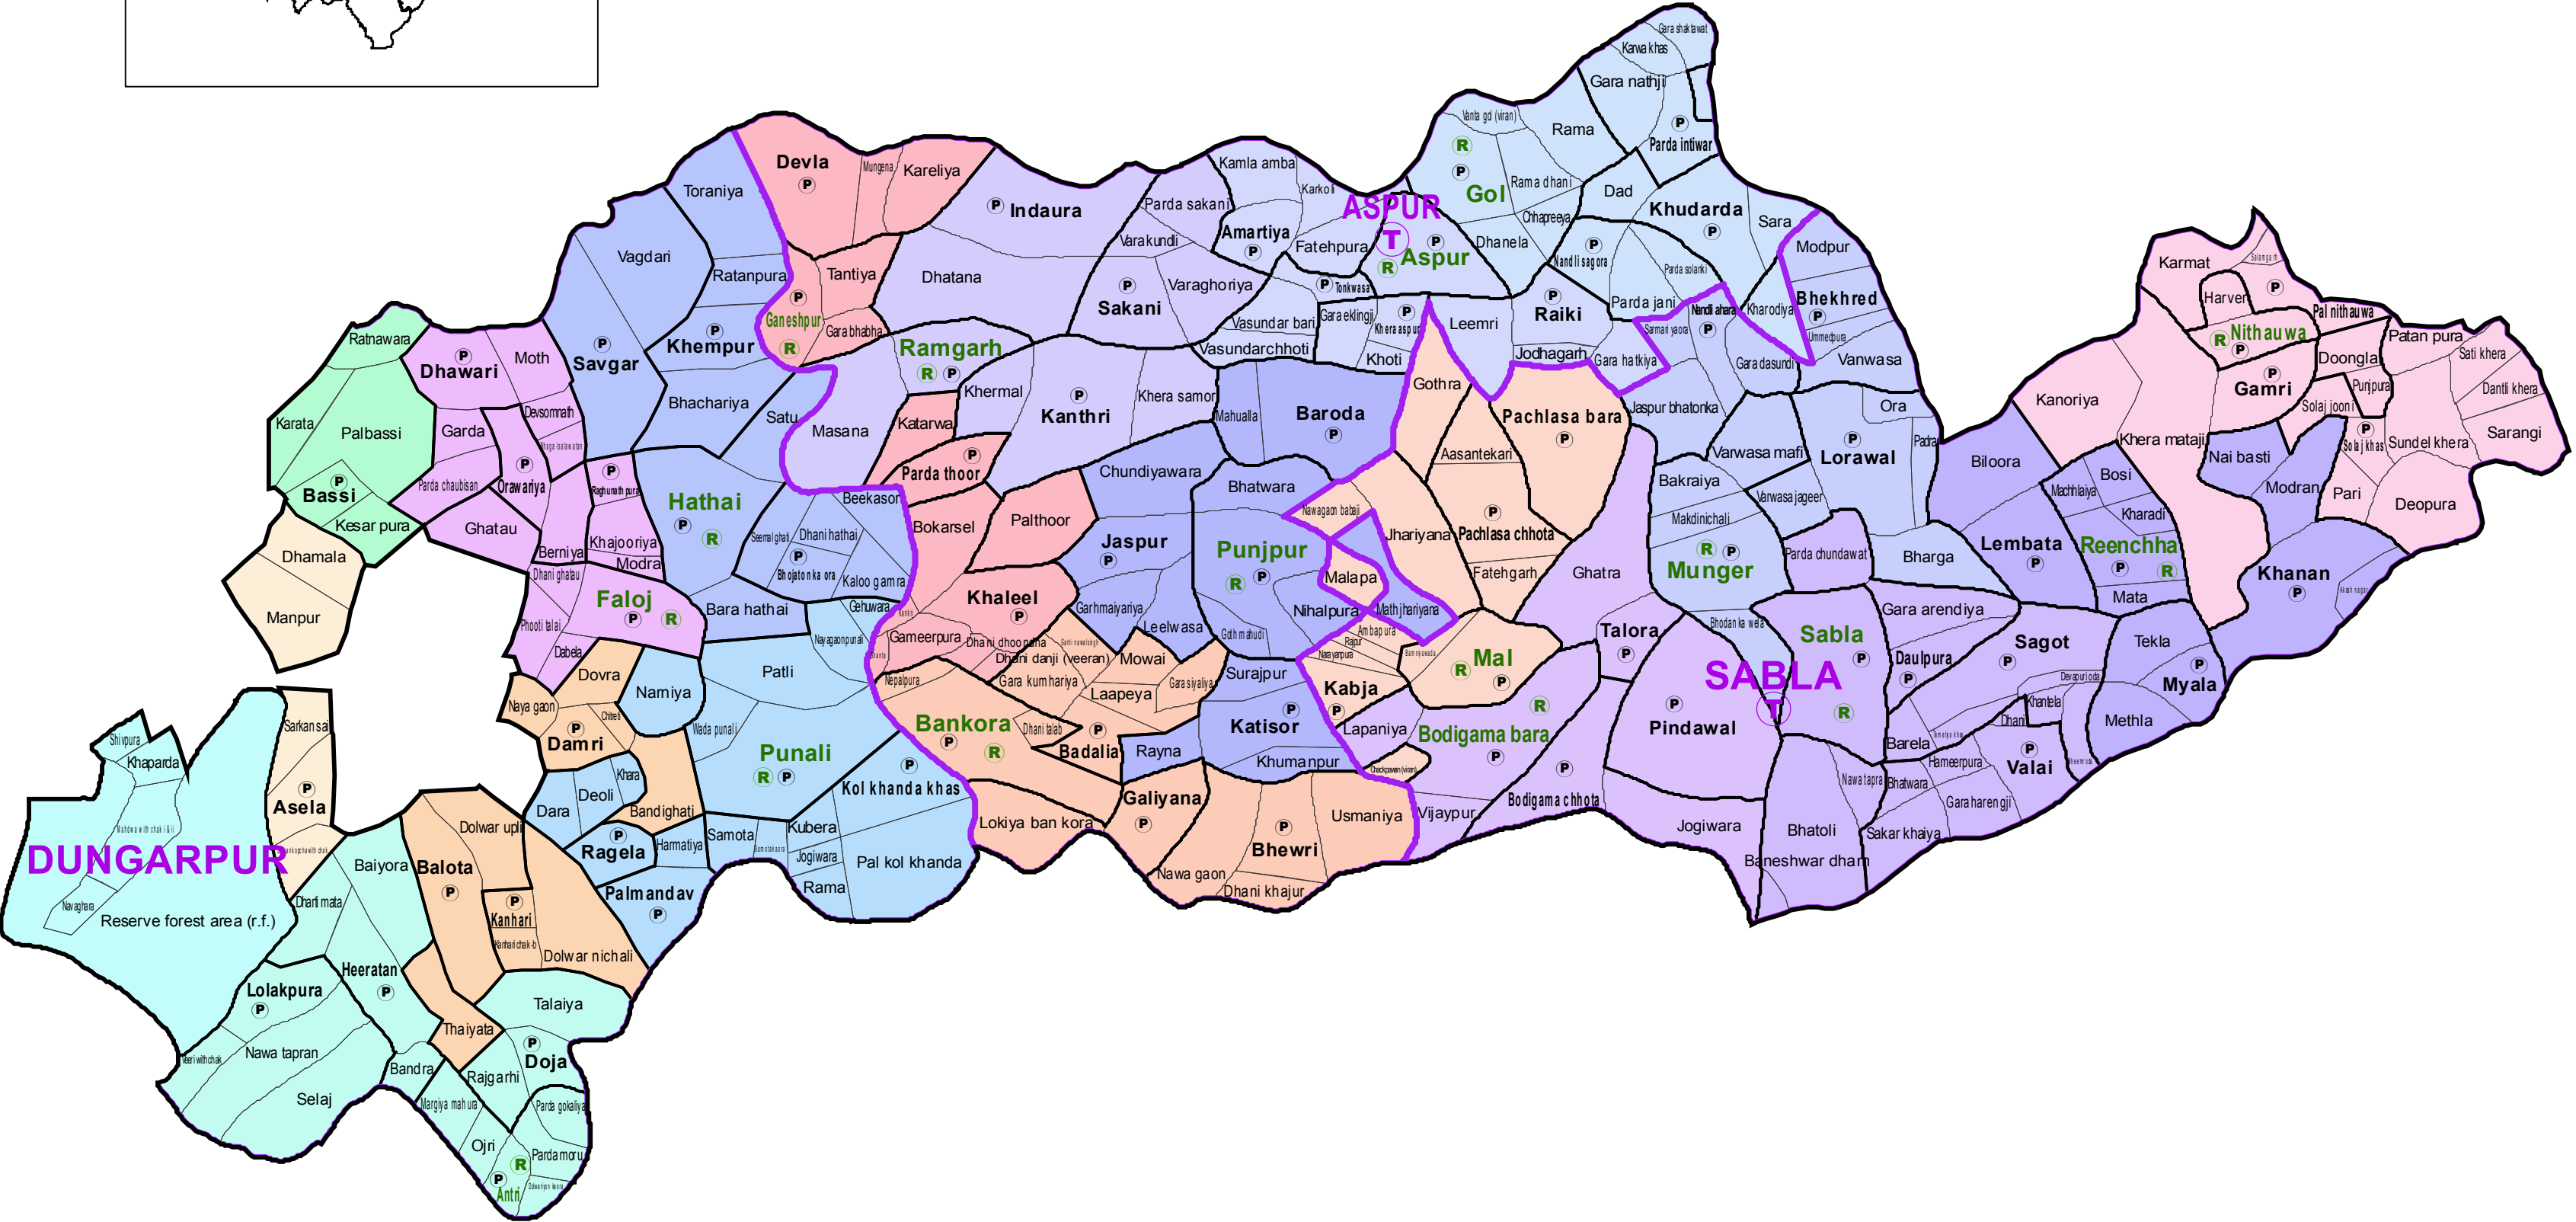

# ASSEMBLY CONSTITUENCY - ASPUR (ST)-159 DISTRICT - DUNGARPUR (ST)

### Legend

- T Tehsil Headquarter
- R ILR Headquarter
- P Patwar Circle Headquarter
- Tehsil Name Tehsil Boundary
- ILR Circle Name ILR Circle Boundary
- Patwar Circle Boundary Patwar Circle Boundary
- Village Name Village Boundary