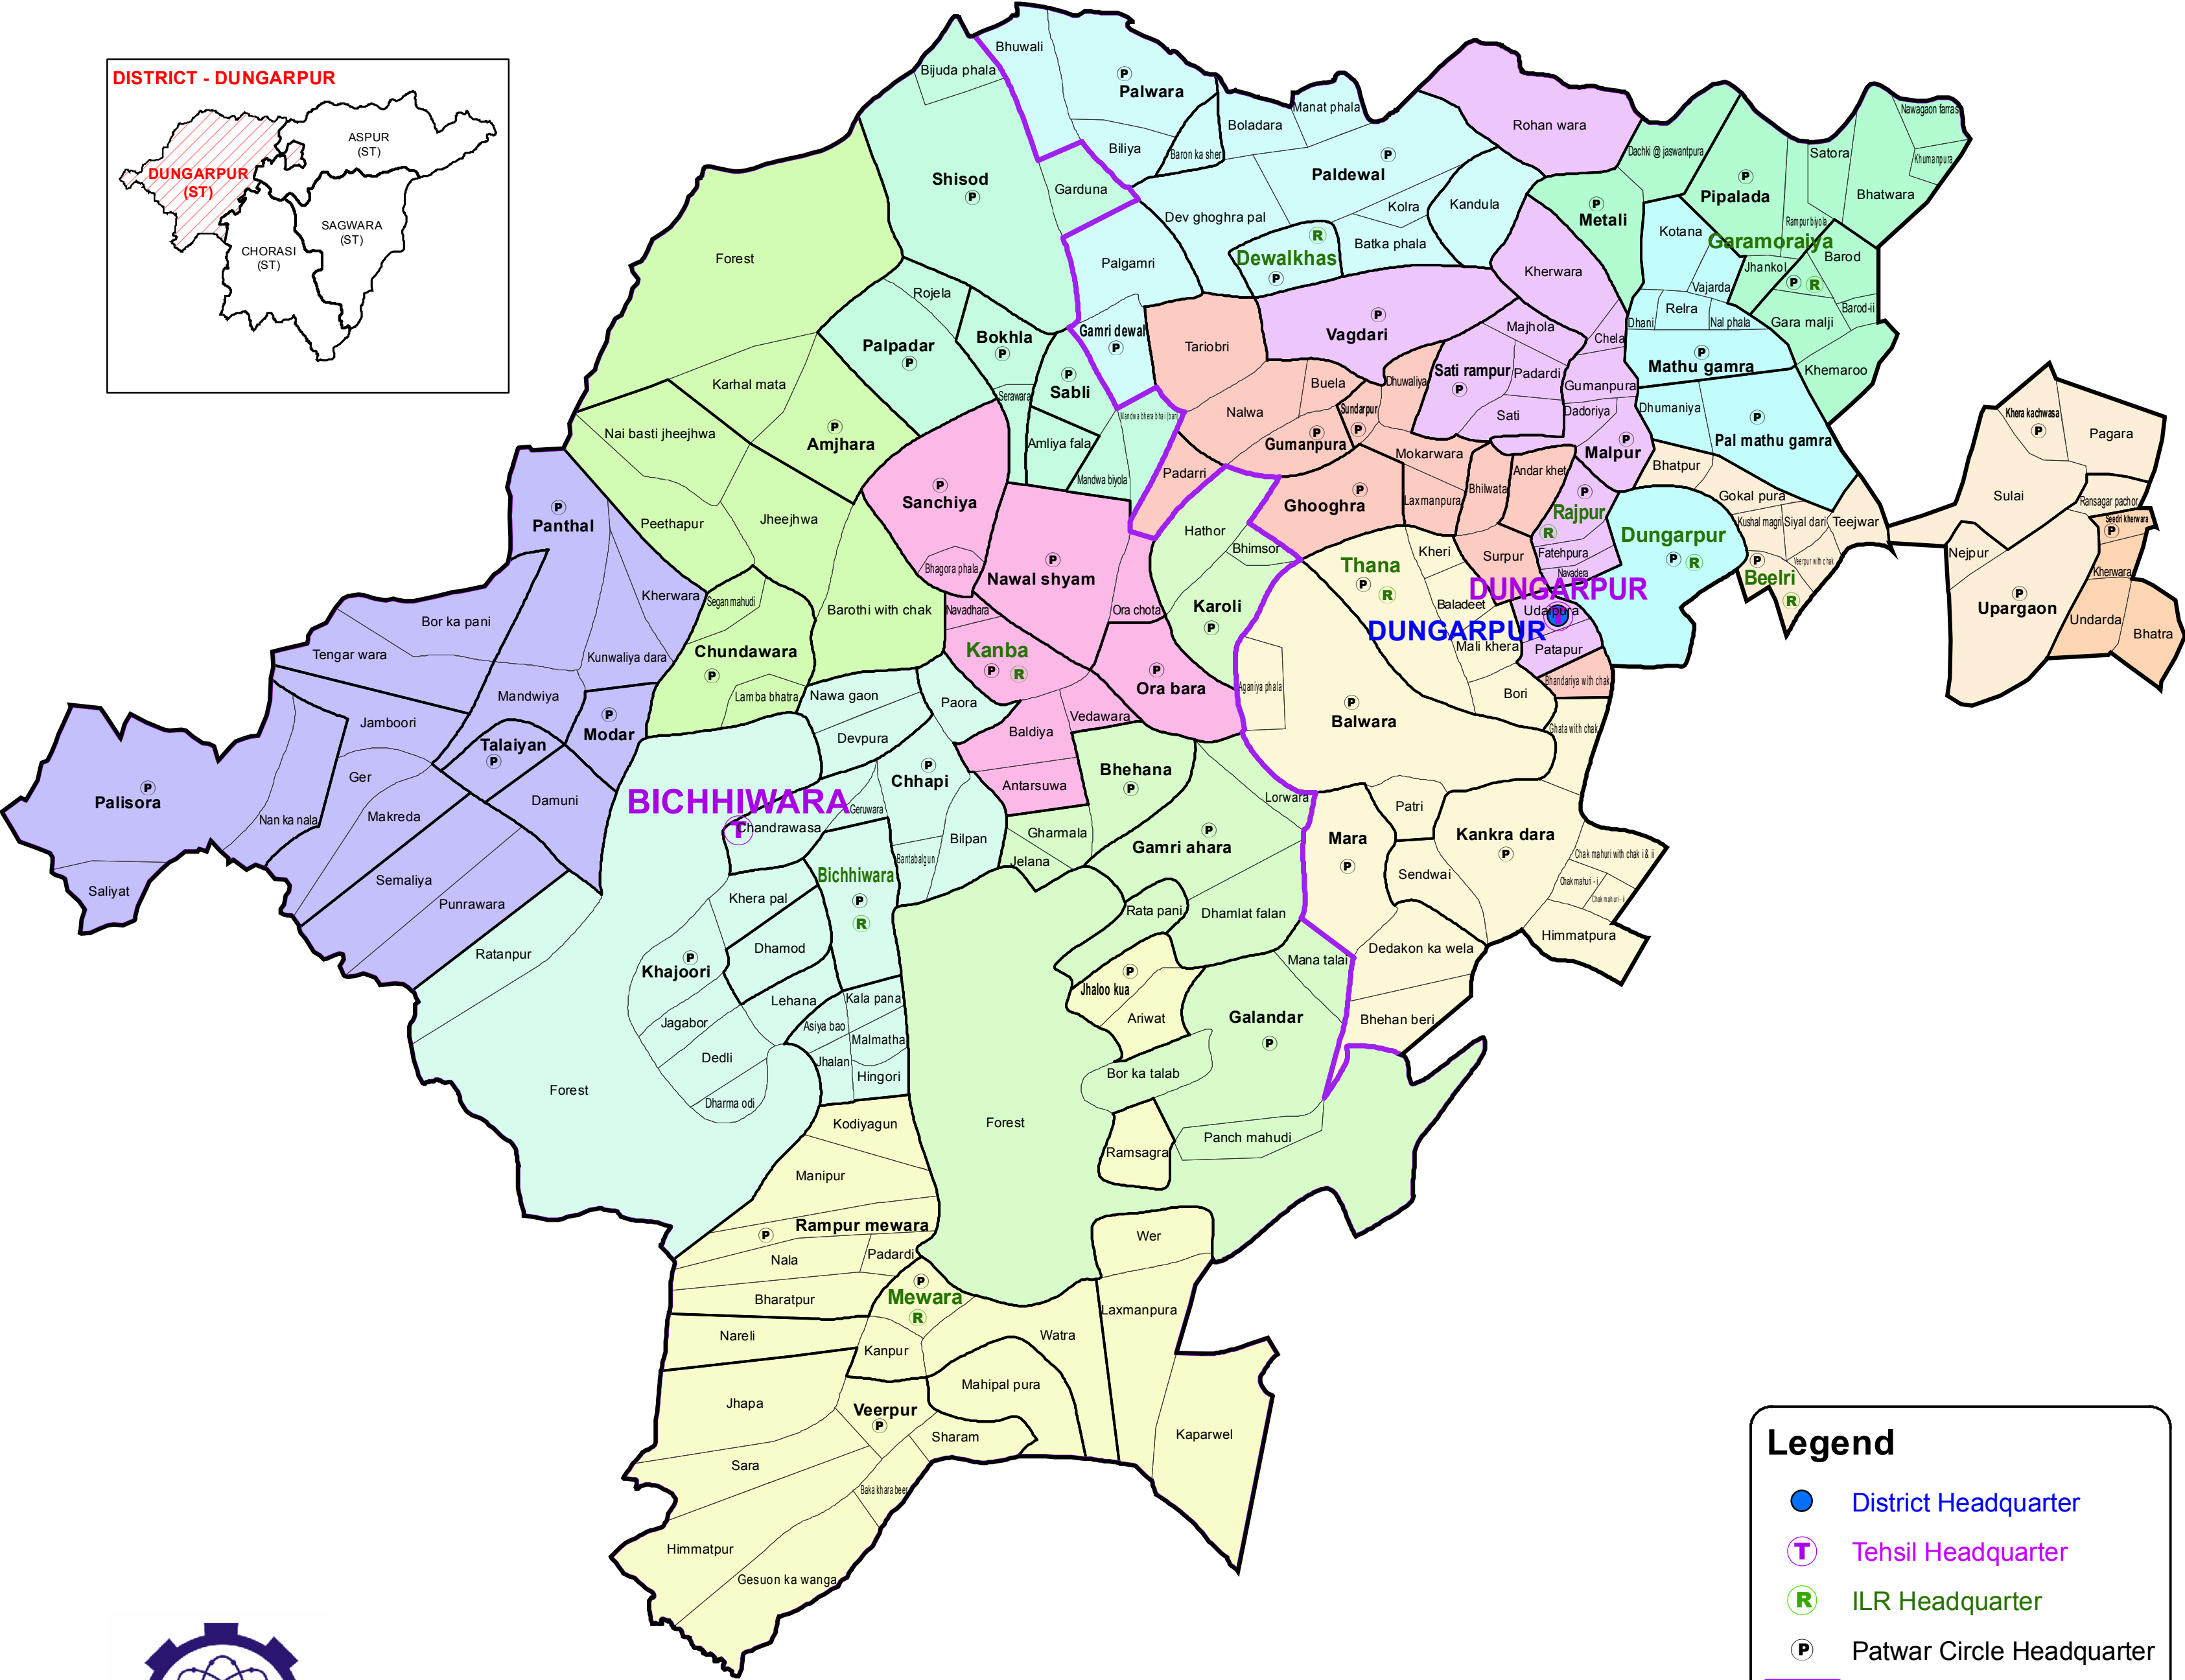

ASSEMBLY CONSTITUENCY - DUNGARPUR (ST)-158
DISTRICT - DUNGARPUR (ST)

Legend

- District Headquarter
- T Tehsil Headquarter
- R ILR Headquarter
- P Patwar Circle Headquarter
- Tehsil Name Tehsil Boundary
- ILR Circle Name ILR Circle Boundary
- Patwar Circle Boundary Patwar Circle Boundary
- Village Name Village Boundary

State Remote Sensing Application Centre
 DST, GoR, Jodhpur

Election Department, Rajasthan