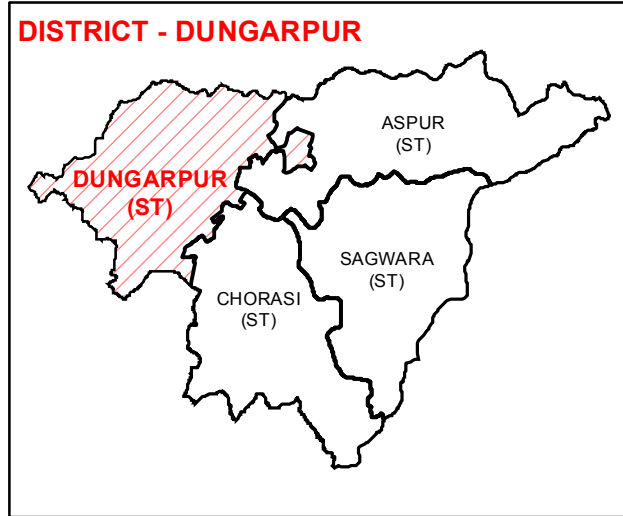

ASSEMBLY CONSTITUENCY - DUNGARPUR (ST)-158
DISTRICT - DUNGARPUR (ST)

Legend

- District Headquarter
- T Tehsil Headquarter
- R ILR Headquarter
- P Patwar Circle Headquarter
- Tehsil Name Tehsil Boundary
- ILR Circle Name ILR Circle Boundary
- Patwar Circle Boundary Patwar Circle Boundary
- Village Name Village Boundary

State Remote Sensing Application Centre
 DST, GoR, Jodhpur

Election Department, Rajasthan