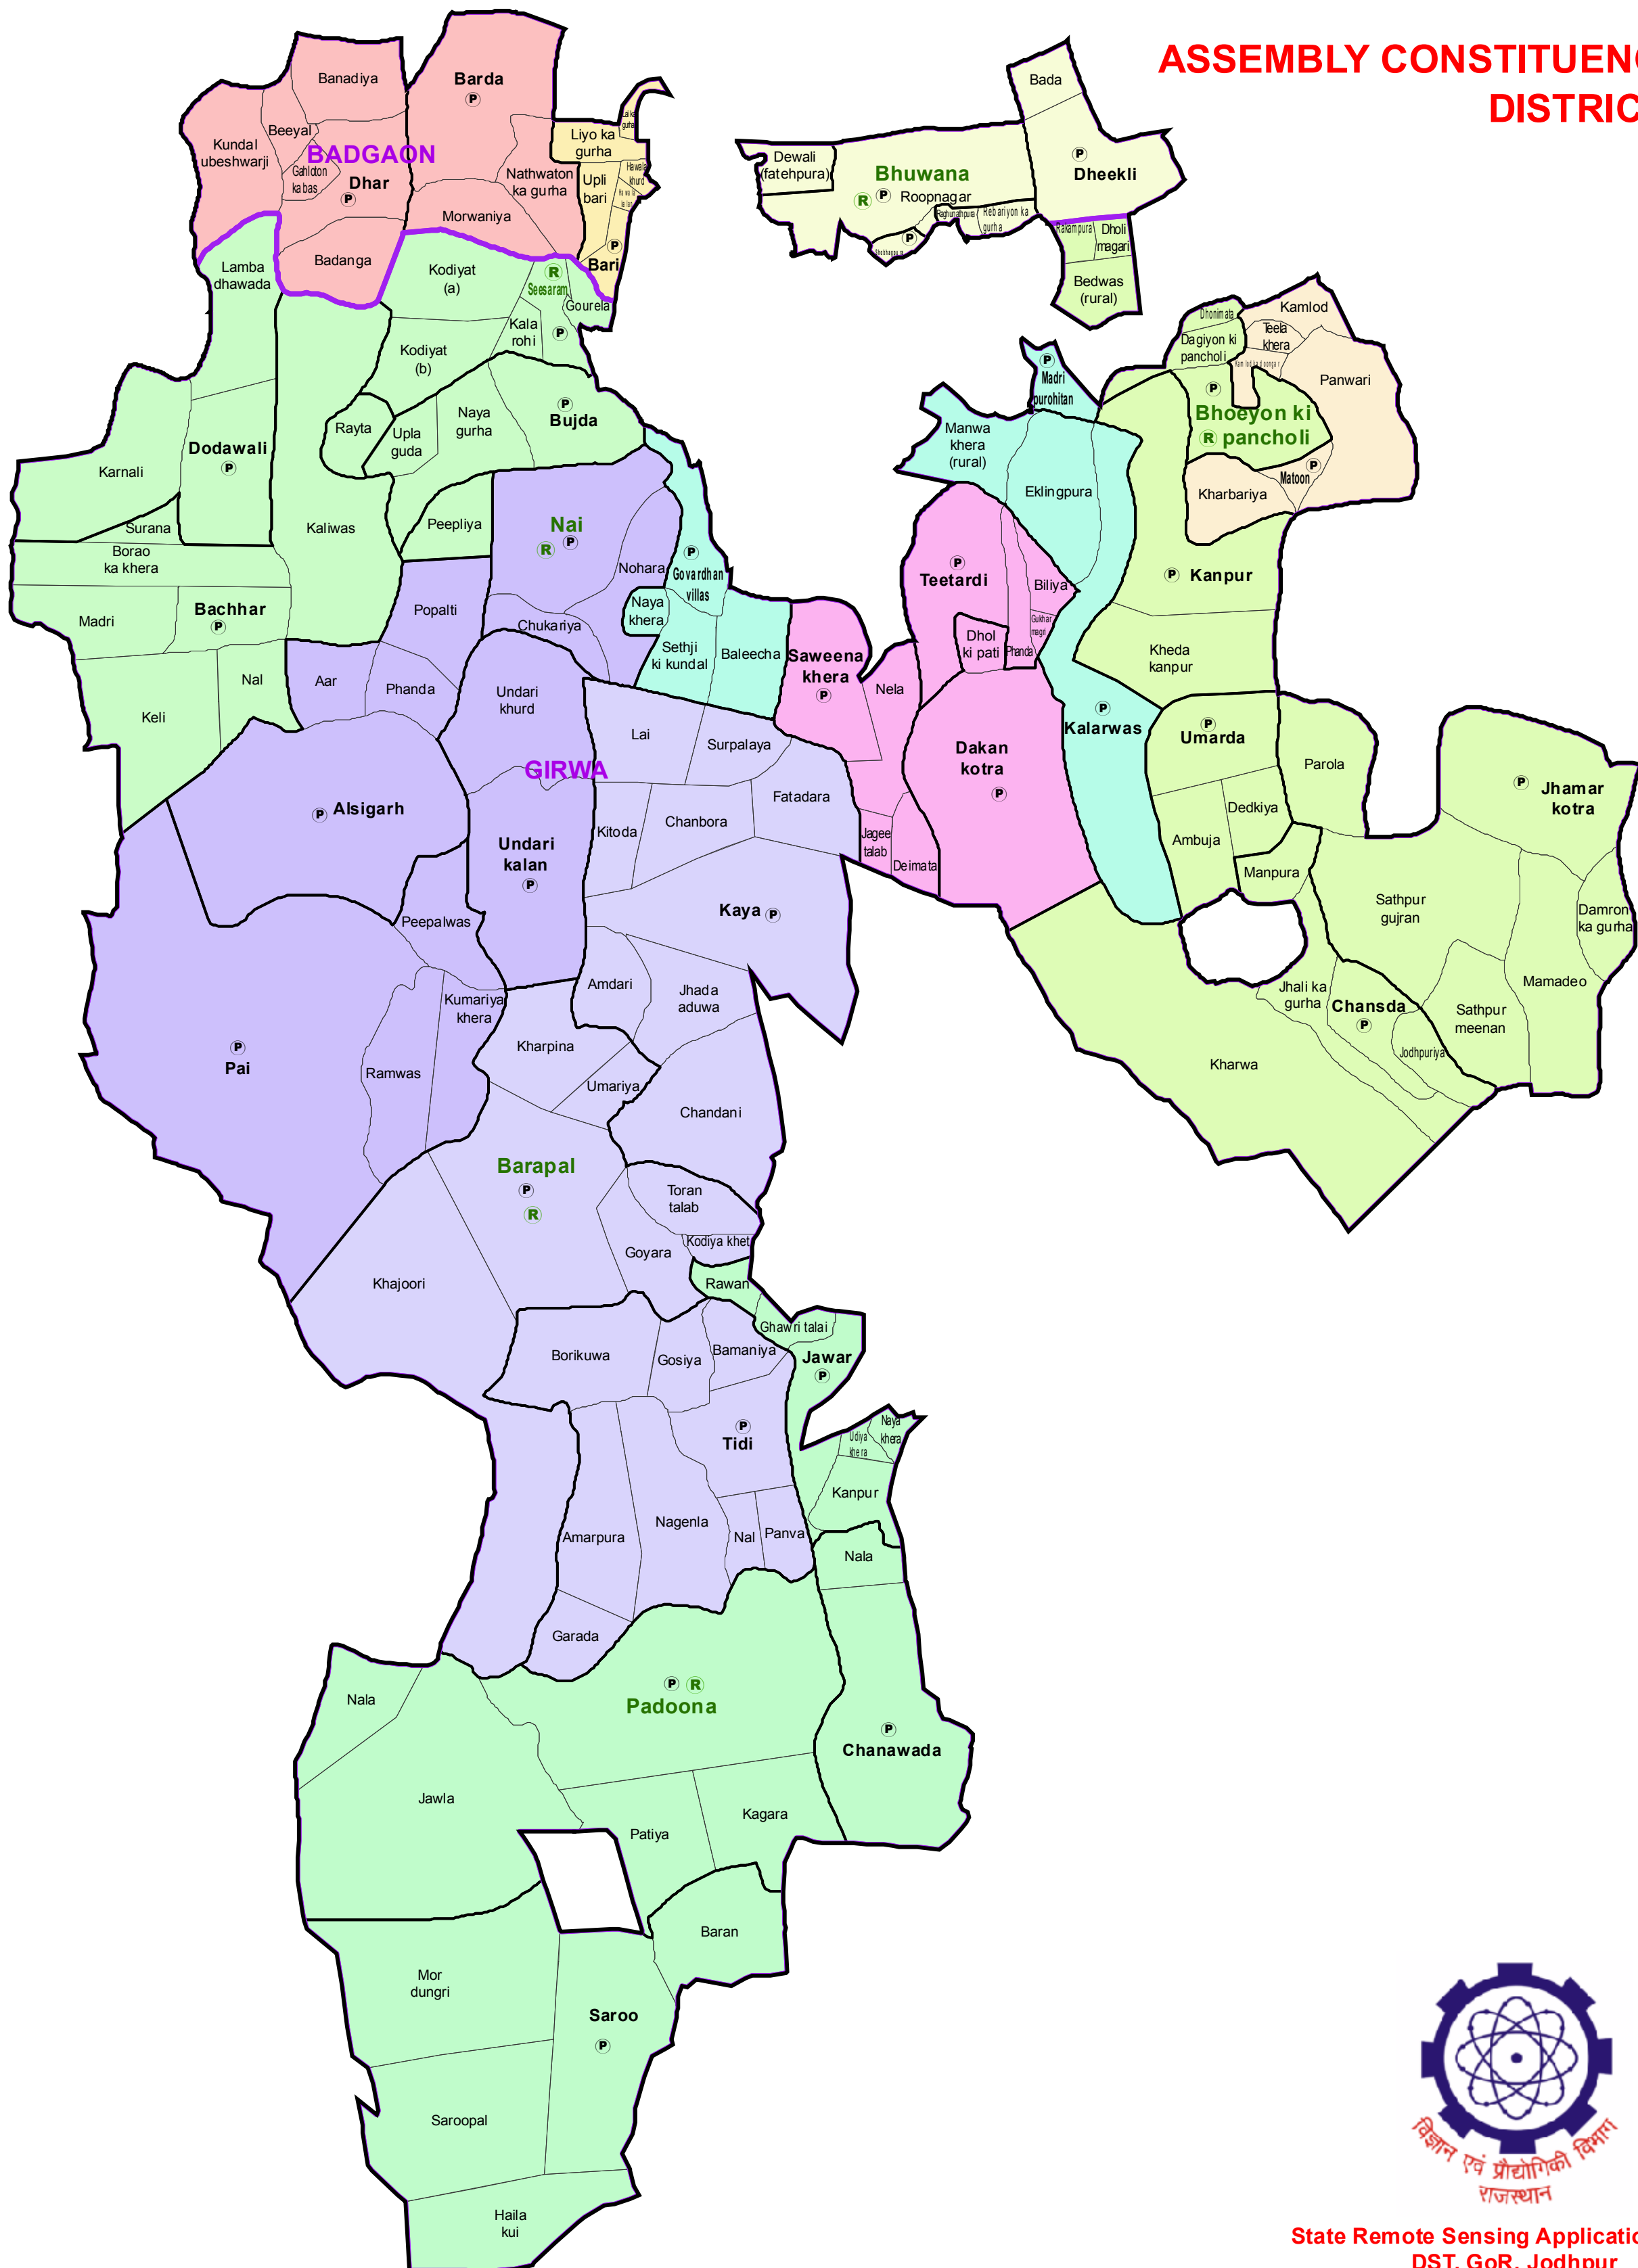

GHANTA GHAR

DHANMANDI

# ASSEMBLY CONSTITUENCY UDAIPUR (RURAL) ST- 152 ( PART )

SURAJPOL

GOVARDHAN  
VILLAS

**Legend**

-  POLICE STATION
-  LOCATION
-  RAIL
-  ROAD
-  WARD BOUNDARY

# ASSEMBLY CONSTITUENCY - UDAIPUR RURAL (ST)-152 DISTRICT - UDAIPUR

### Legend

- Ⓣ Tehsil Headquarter
- Ⓜ ILR Headquarter
- Ⓟ Patwar Circle Headquarter
- Tehsil Name Tehsil Boundary
- ILR Circle Name ILR Circle Boundary
- Patwar Circle Boundary Patwar Circle Boundary
- Village Name Village Boundary