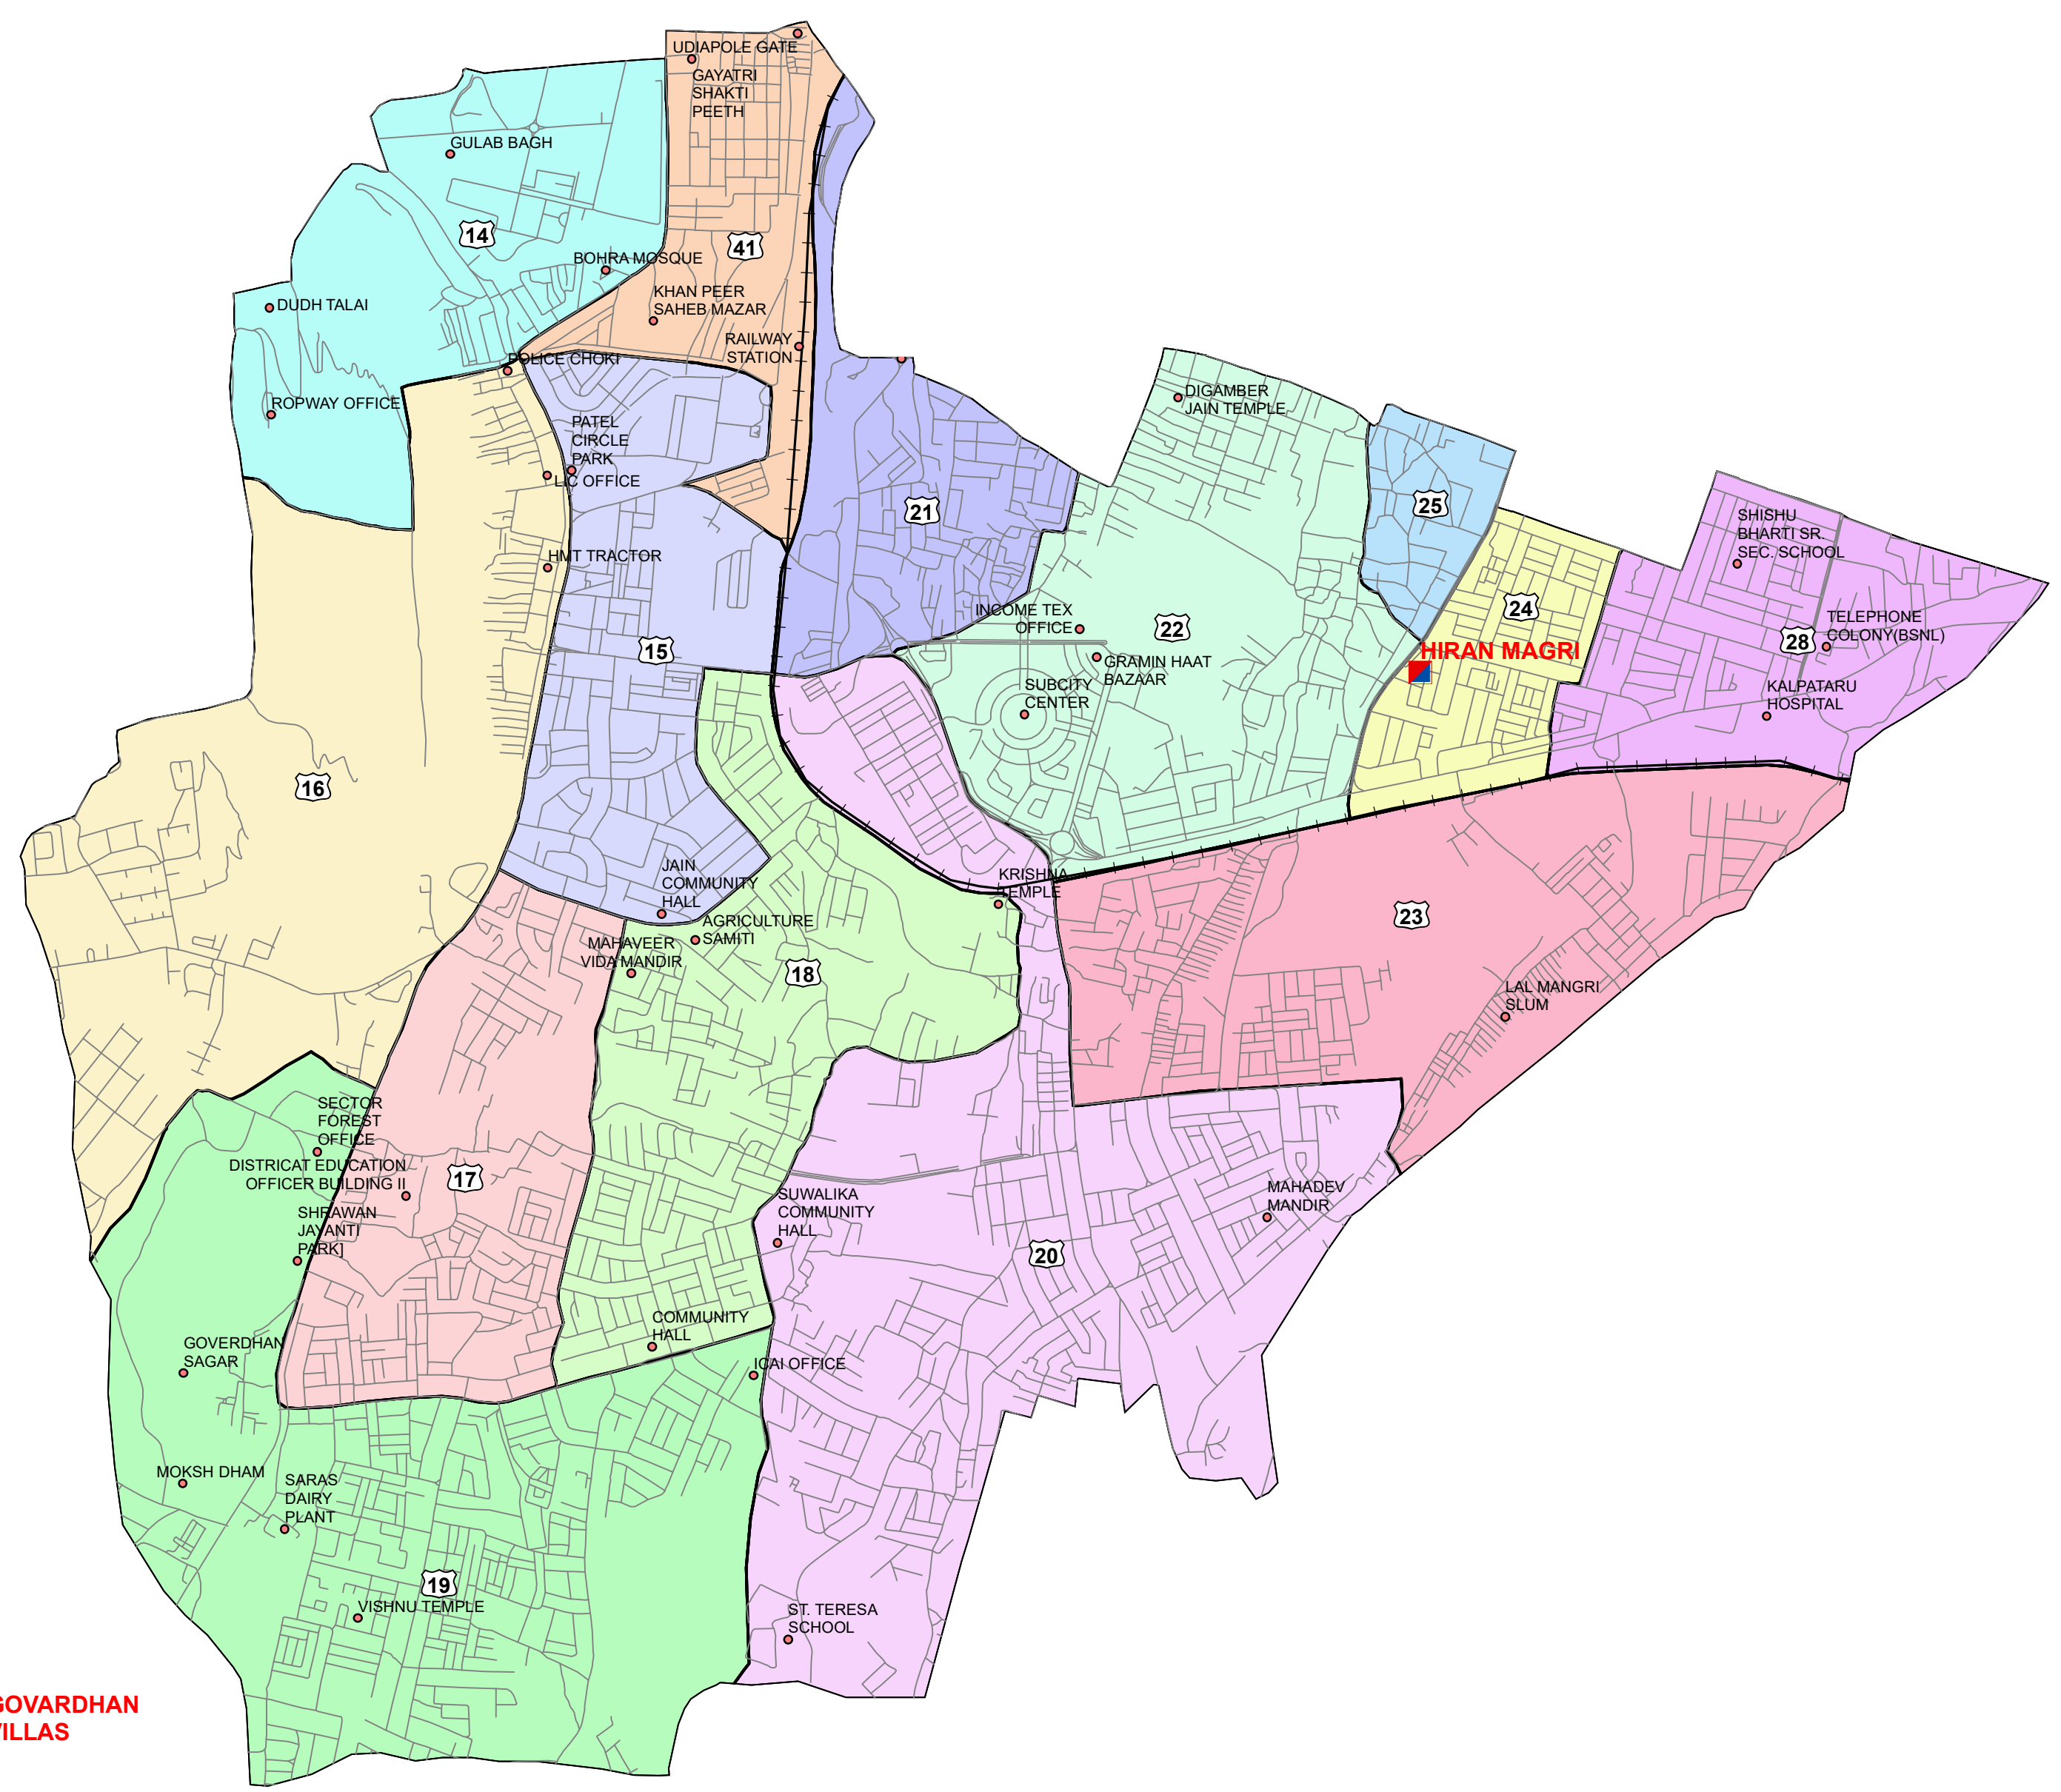

GHANTA GHAR

DHANMANDI

# ASSEMBLY CONSTITUENCY UDAIPUR (RURAL) ST- 152 ( PART )

SURAJPOL

GOVARDHAN  
VILLAS

**Legend**

-  POLICE STATION
-  LOCATION
-  RAIL
-  ROAD
-  WARD BOUNDARY

# ASSEMBLY CONSTITUENCY - UDAIPUR RURAL (ST)-152 DISTRICT - UDAIPUR

### Legend

- Ⓣ Tehsil Headquarter
- Ⓜ ILR Headquarter
- Ⓟ Patwar Circle Headquarter
- Tehsil Name Tehsil Boundary
- ILR Circle Name ILR Circle Boundary
- Patwar Circle Boundary Patwar Circle Boundary
- Village Name Village Boundary