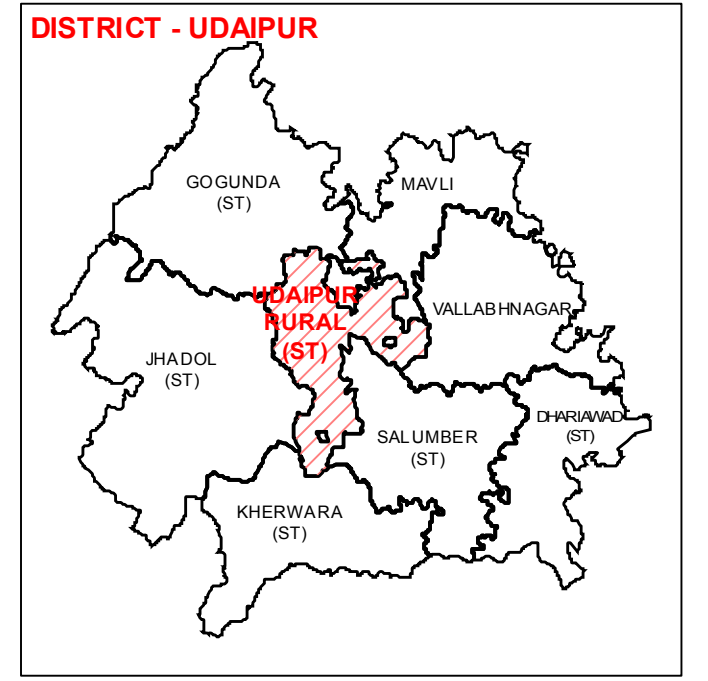

GHANTA GHAR

DHANMANDI

# ASSEMBLY CONSTITUENCY - UDAIPUR RURAL (ST)-152 DISTRICT - UDAIPUR

### Legend

- Ⓣ Tehsil Headquarter
- Ⓜ ILR Headquarter
- Ⓟ Patwar Circle Headquarter
- Tehsil Name Tehsil Boundary
- ILR Circle Name ILR Circle Boundary
- Patwar Circle Boundary Patwar Circle Boundary
- Village Name Village Boundary