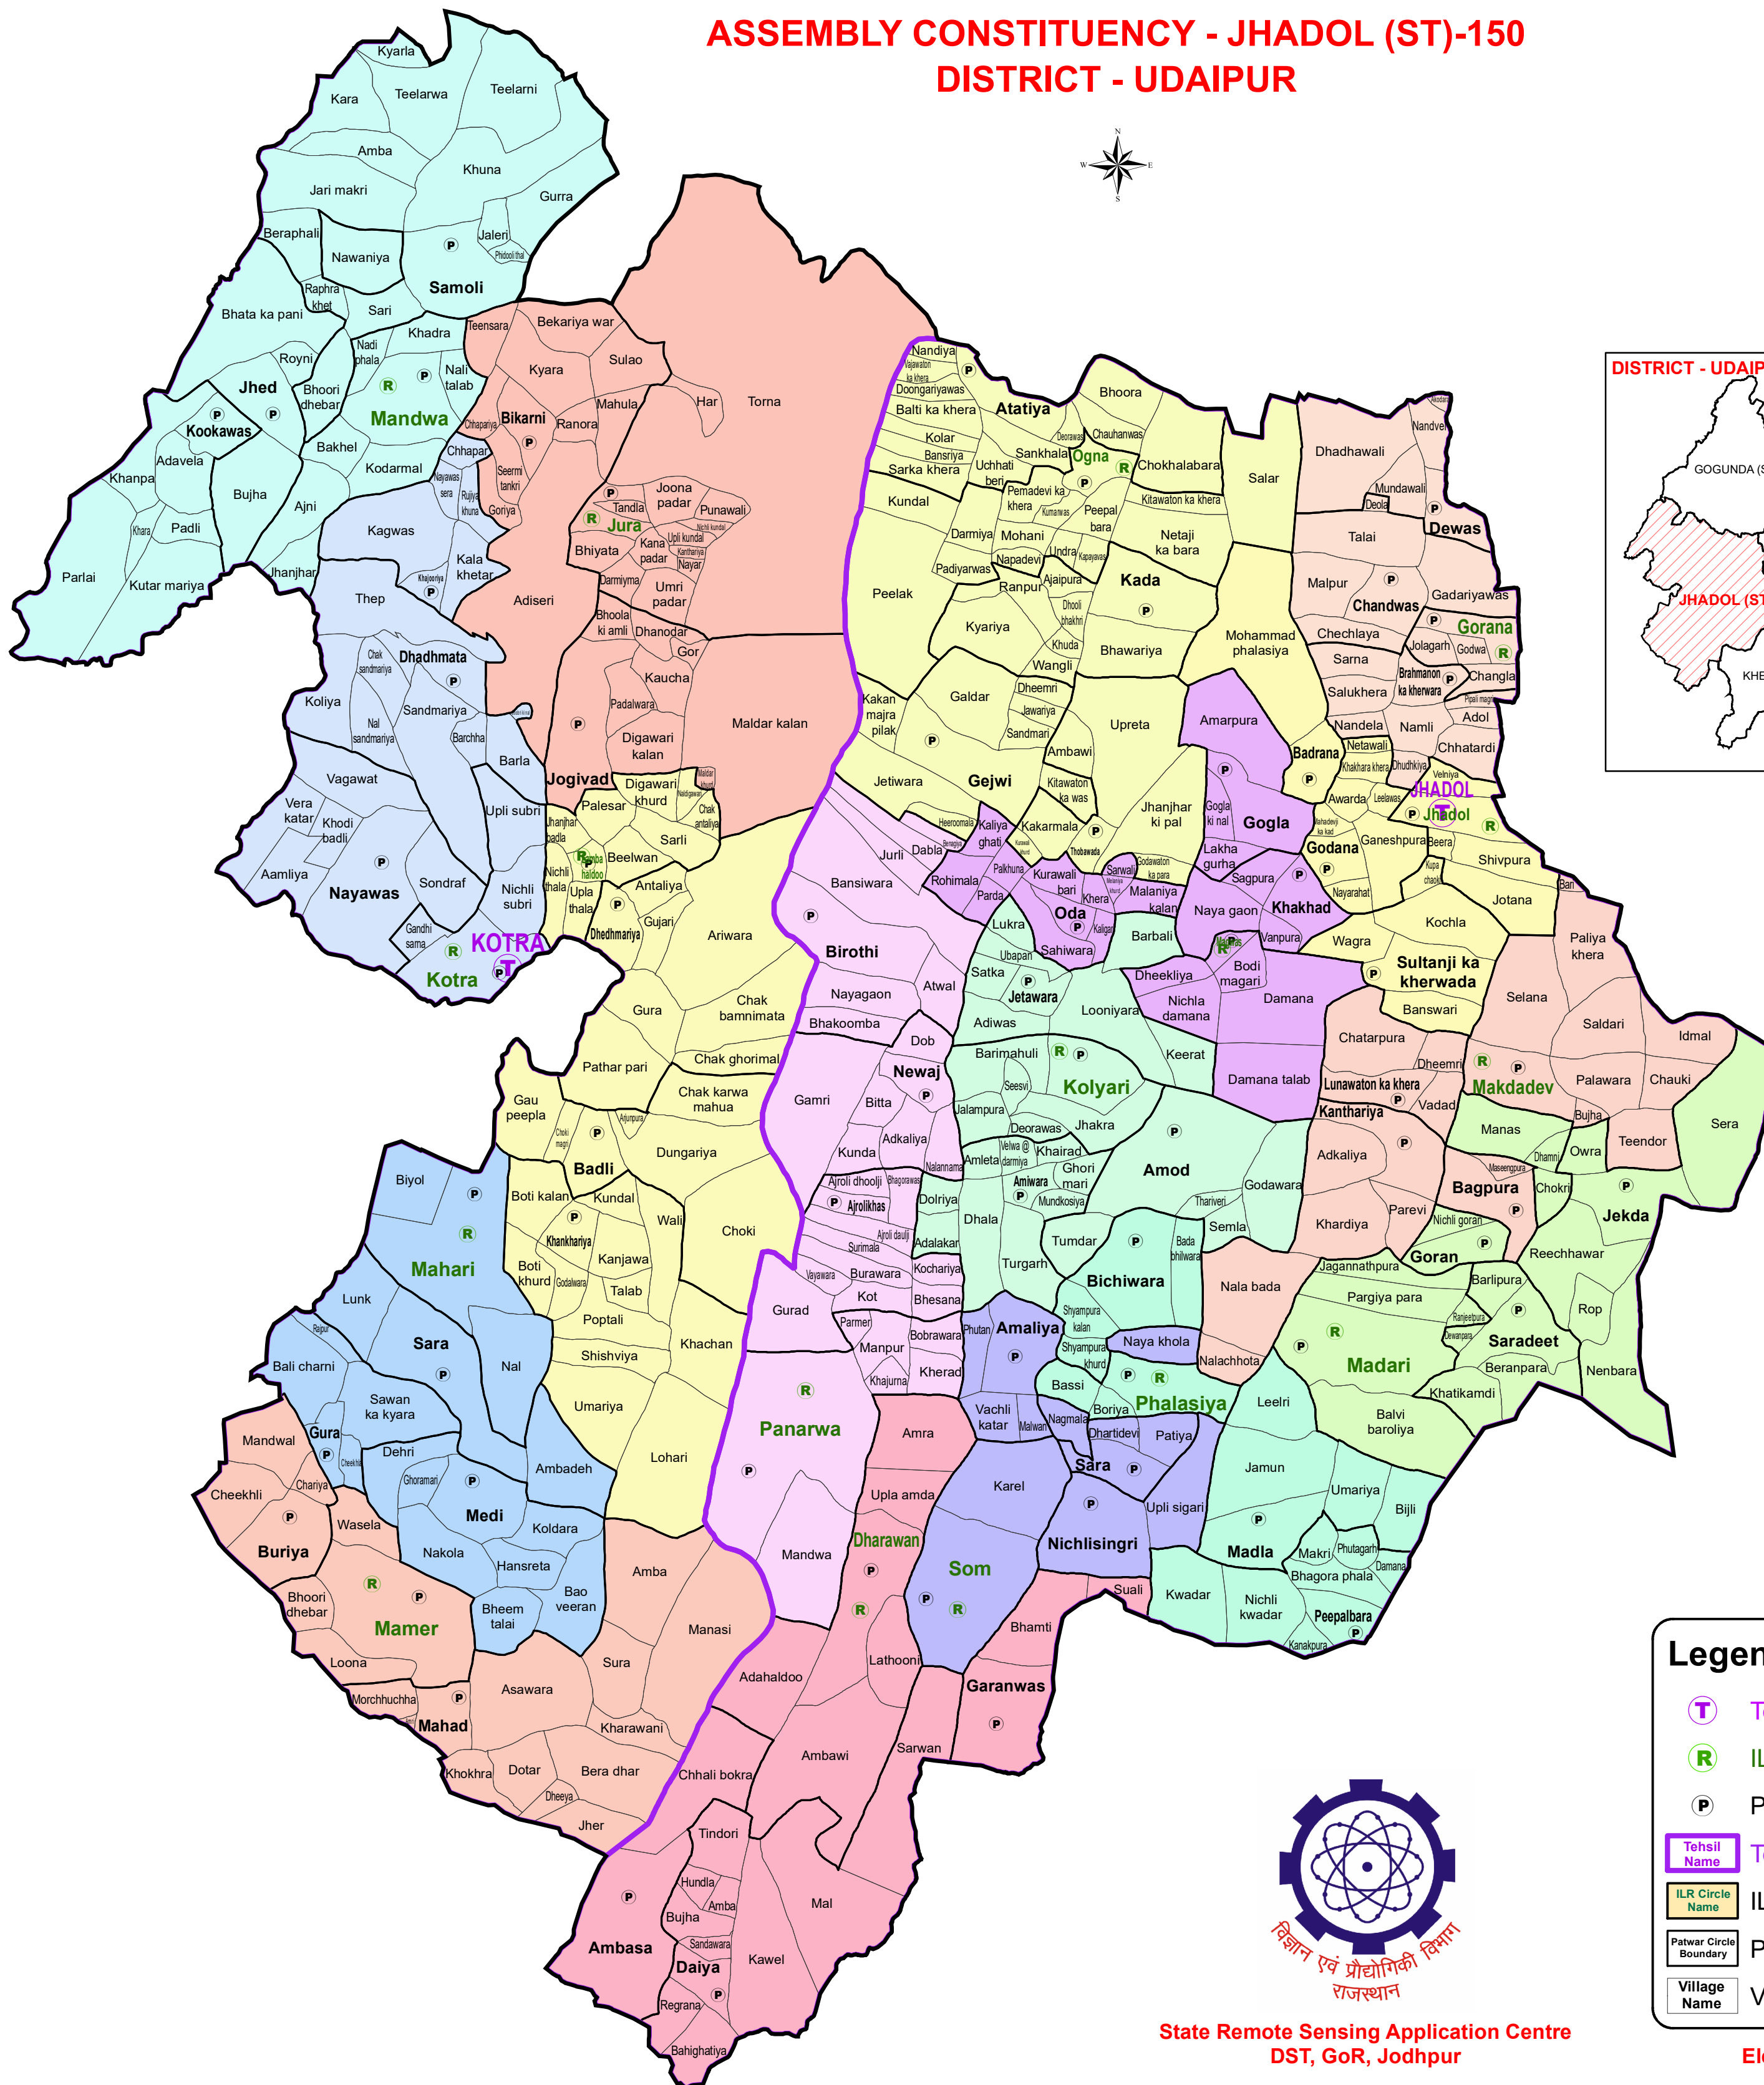

ASSEMBLY CONSTITUENCY - JHADOL (ST)-150 DISTRICT - UDAIPUR

Legend

- T Tehsil Headquarter
- R ILR Headquarter
- P Patwar Circle Headquarter
- Tehsil Name Tehsil Boundary
- ILR Circle Name ILR Circle Boundary
- Patwar Circle Boundary Patwar Circle Boundary
- Village Name Village Boundary