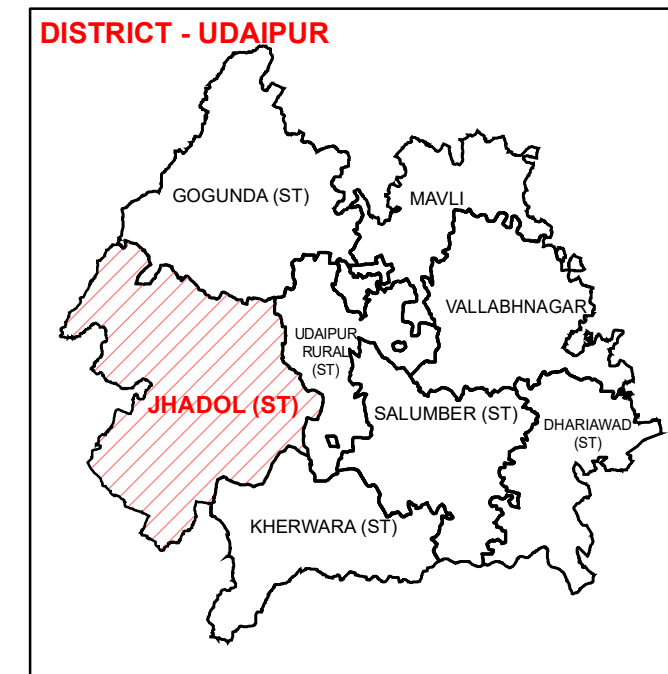

ASSEMBLY CONSTITUENCY - JHADOL (ST)-150 DISTRICT - UDAIPUR

Legend

- T Tehsil Headquarter
- R ILR Headquarter
- P Patwar Circle Headquarter
- Tehsil Name Tehsil Boundary
- ILR Circle Name ILR Circle Boundary
- Patwar Circle Boundary Patwar Circle Boundary
- Village Name Village Boundary