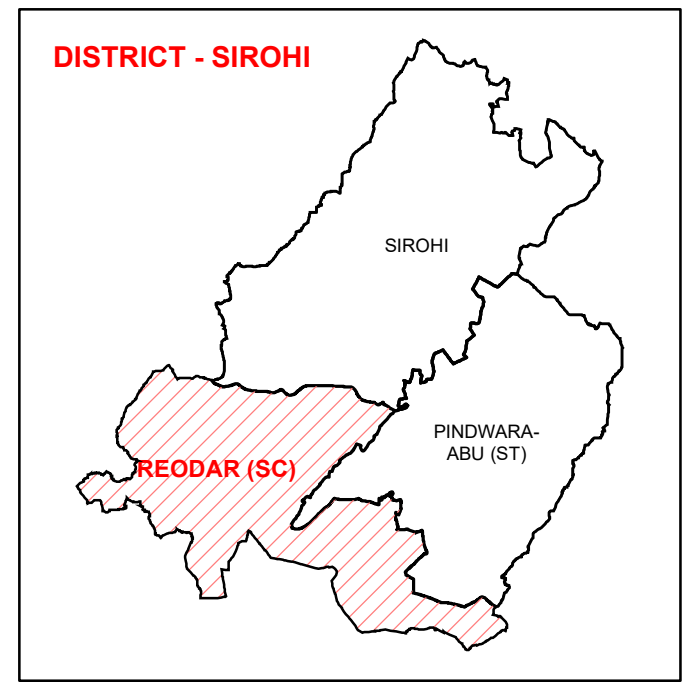

# ASSEMBLY CONSTITUENCY - REODAR (SC)-148

## DISTRICT - SIROHI

### Legend

- Ⓣ Tehsil Headquarter
- Ⓡ ILR Headquarter
- Ⓟ Patwar Circle Headquarter
- Tehsil Name Tehsil Boundary
- ILR Circle Name ILR Circle Boundary
- Patwar Circle Boundary Patwar Circle Boundary
- Village Name Village Boundary