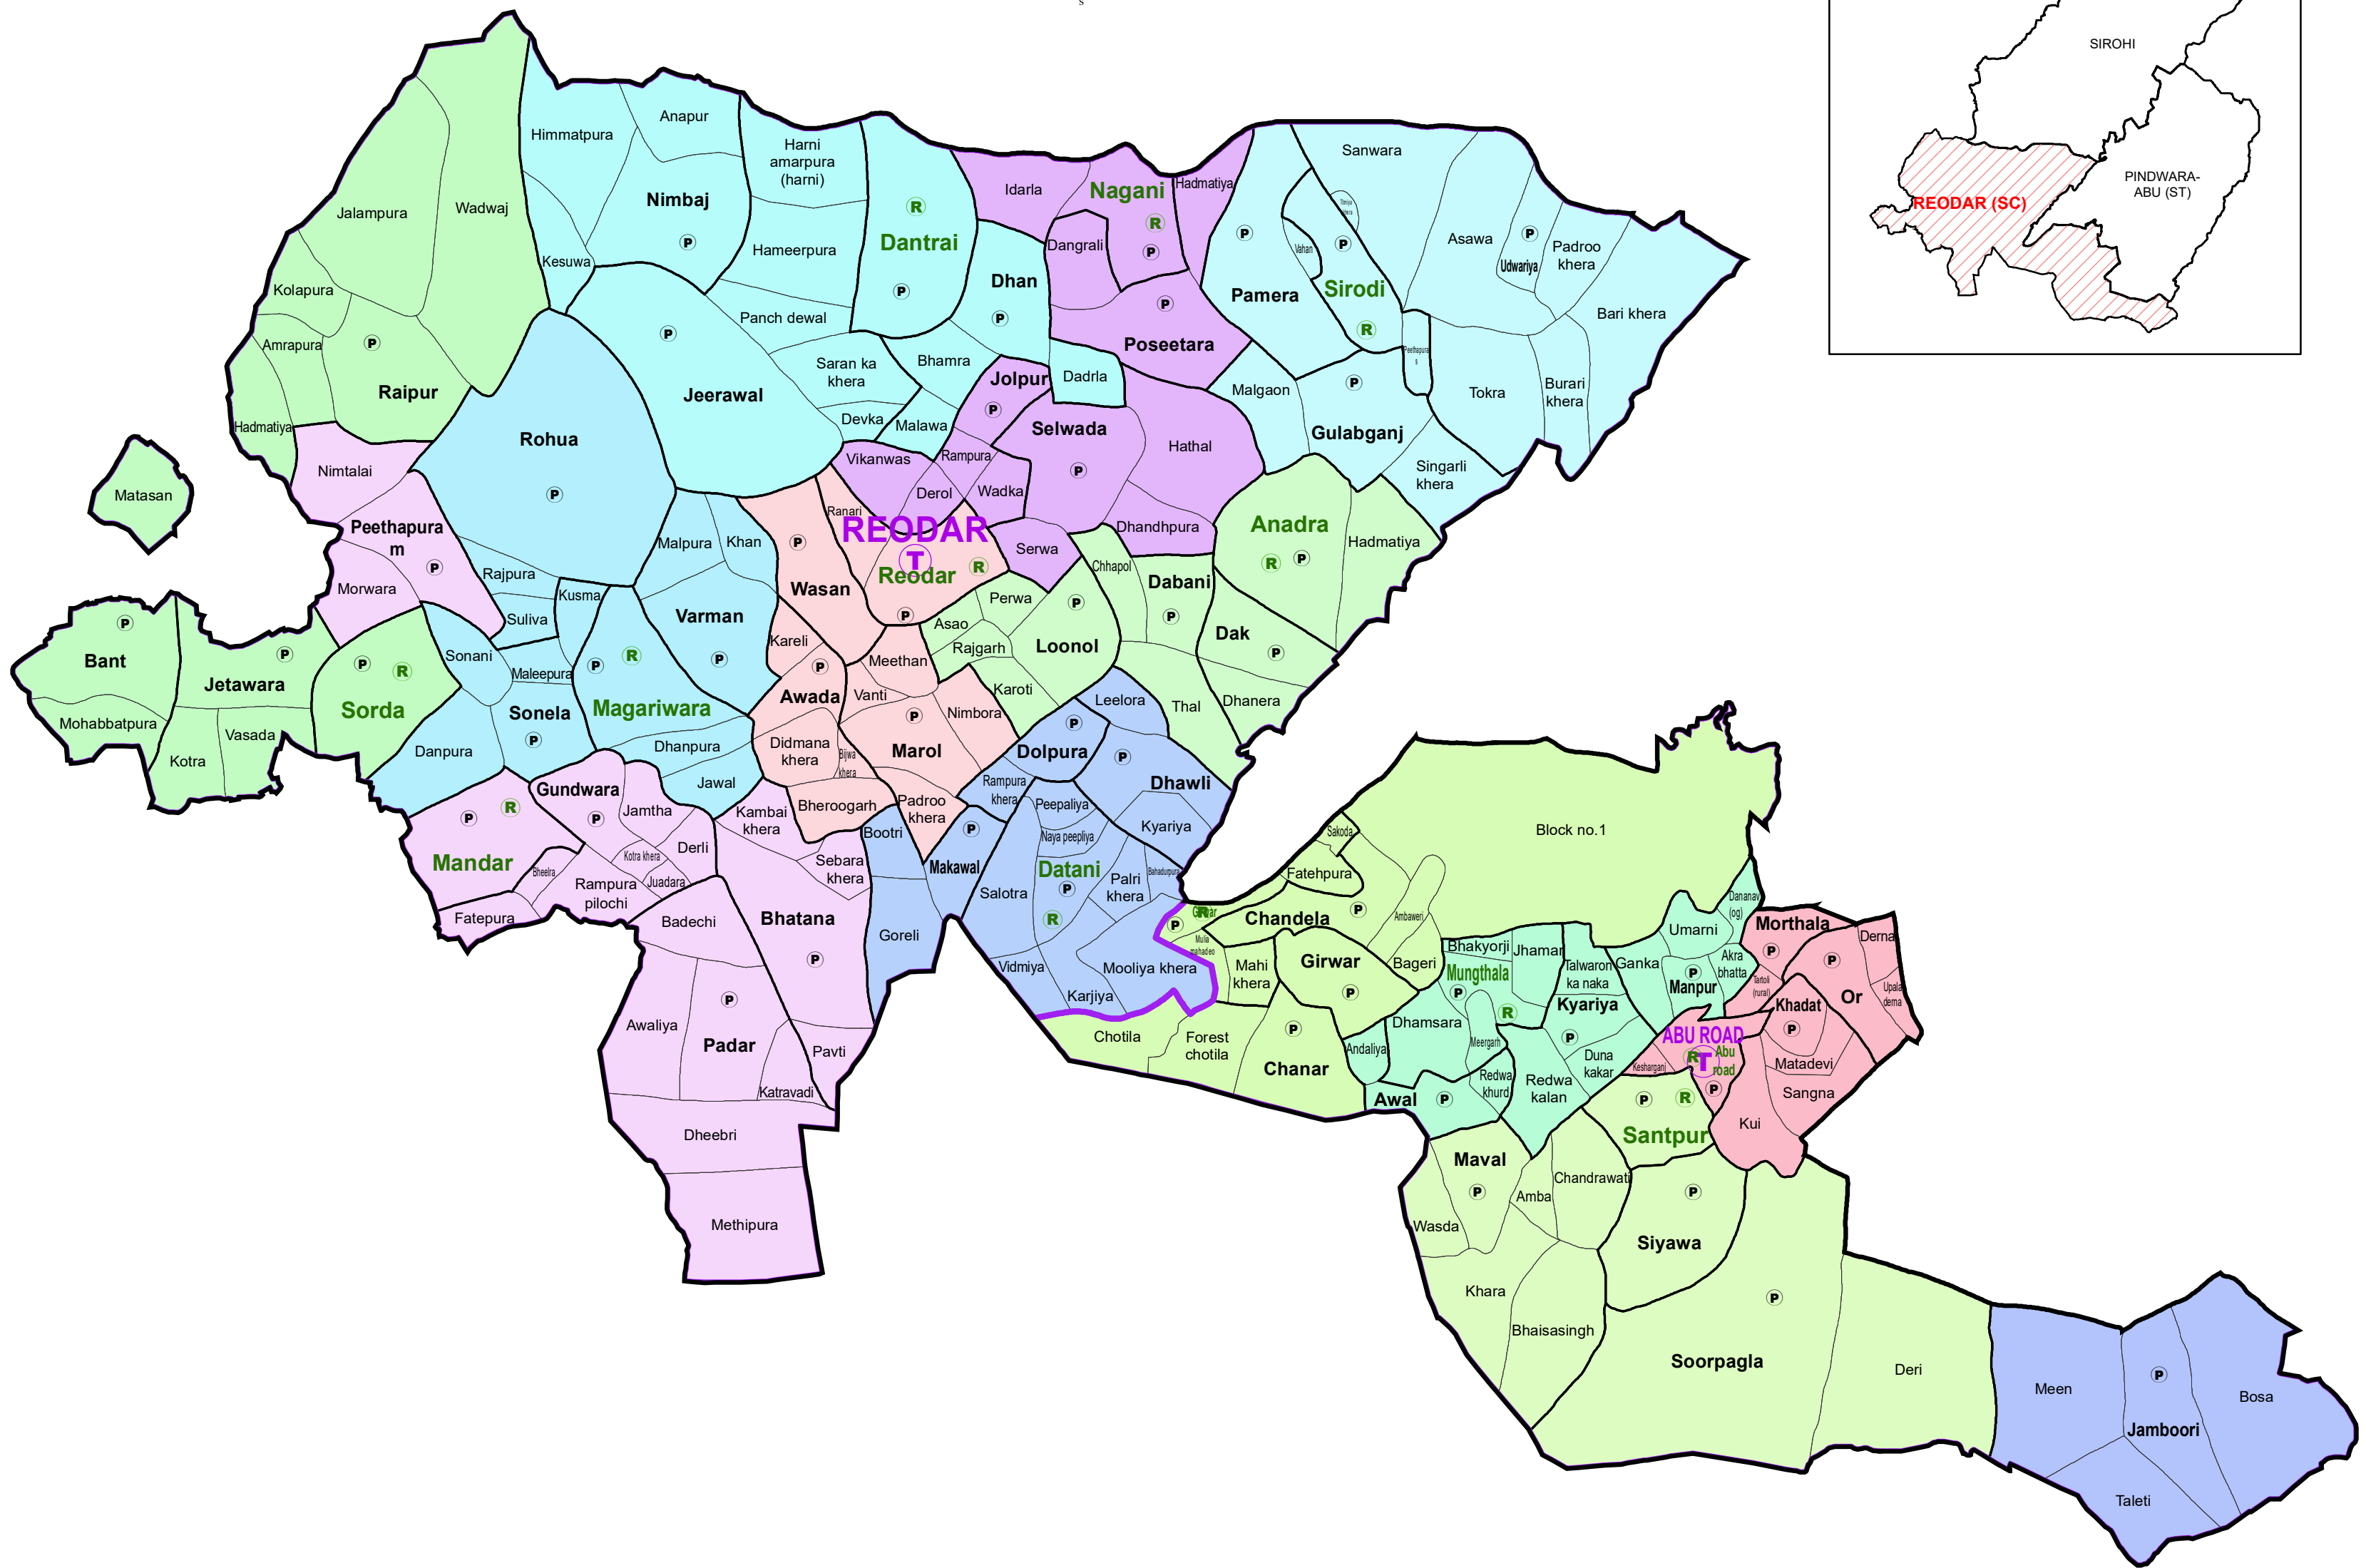

# ASSEMBLY CONSTITUENCY - REODAR (SC)-148

## DISTRICT - SIROHI

### Legend

- Ⓣ Tehsil Headquarter
- Ⓡ ILR Headquarter
- Ⓟ Patwar Circle Headquarter
- Tehsil Name Tehsil Boundary
- ILR Circle Name ILR Circle Boundary
- Patwar Circle Boundary Patwar Circle Boundary
- Village Name Village Boundary